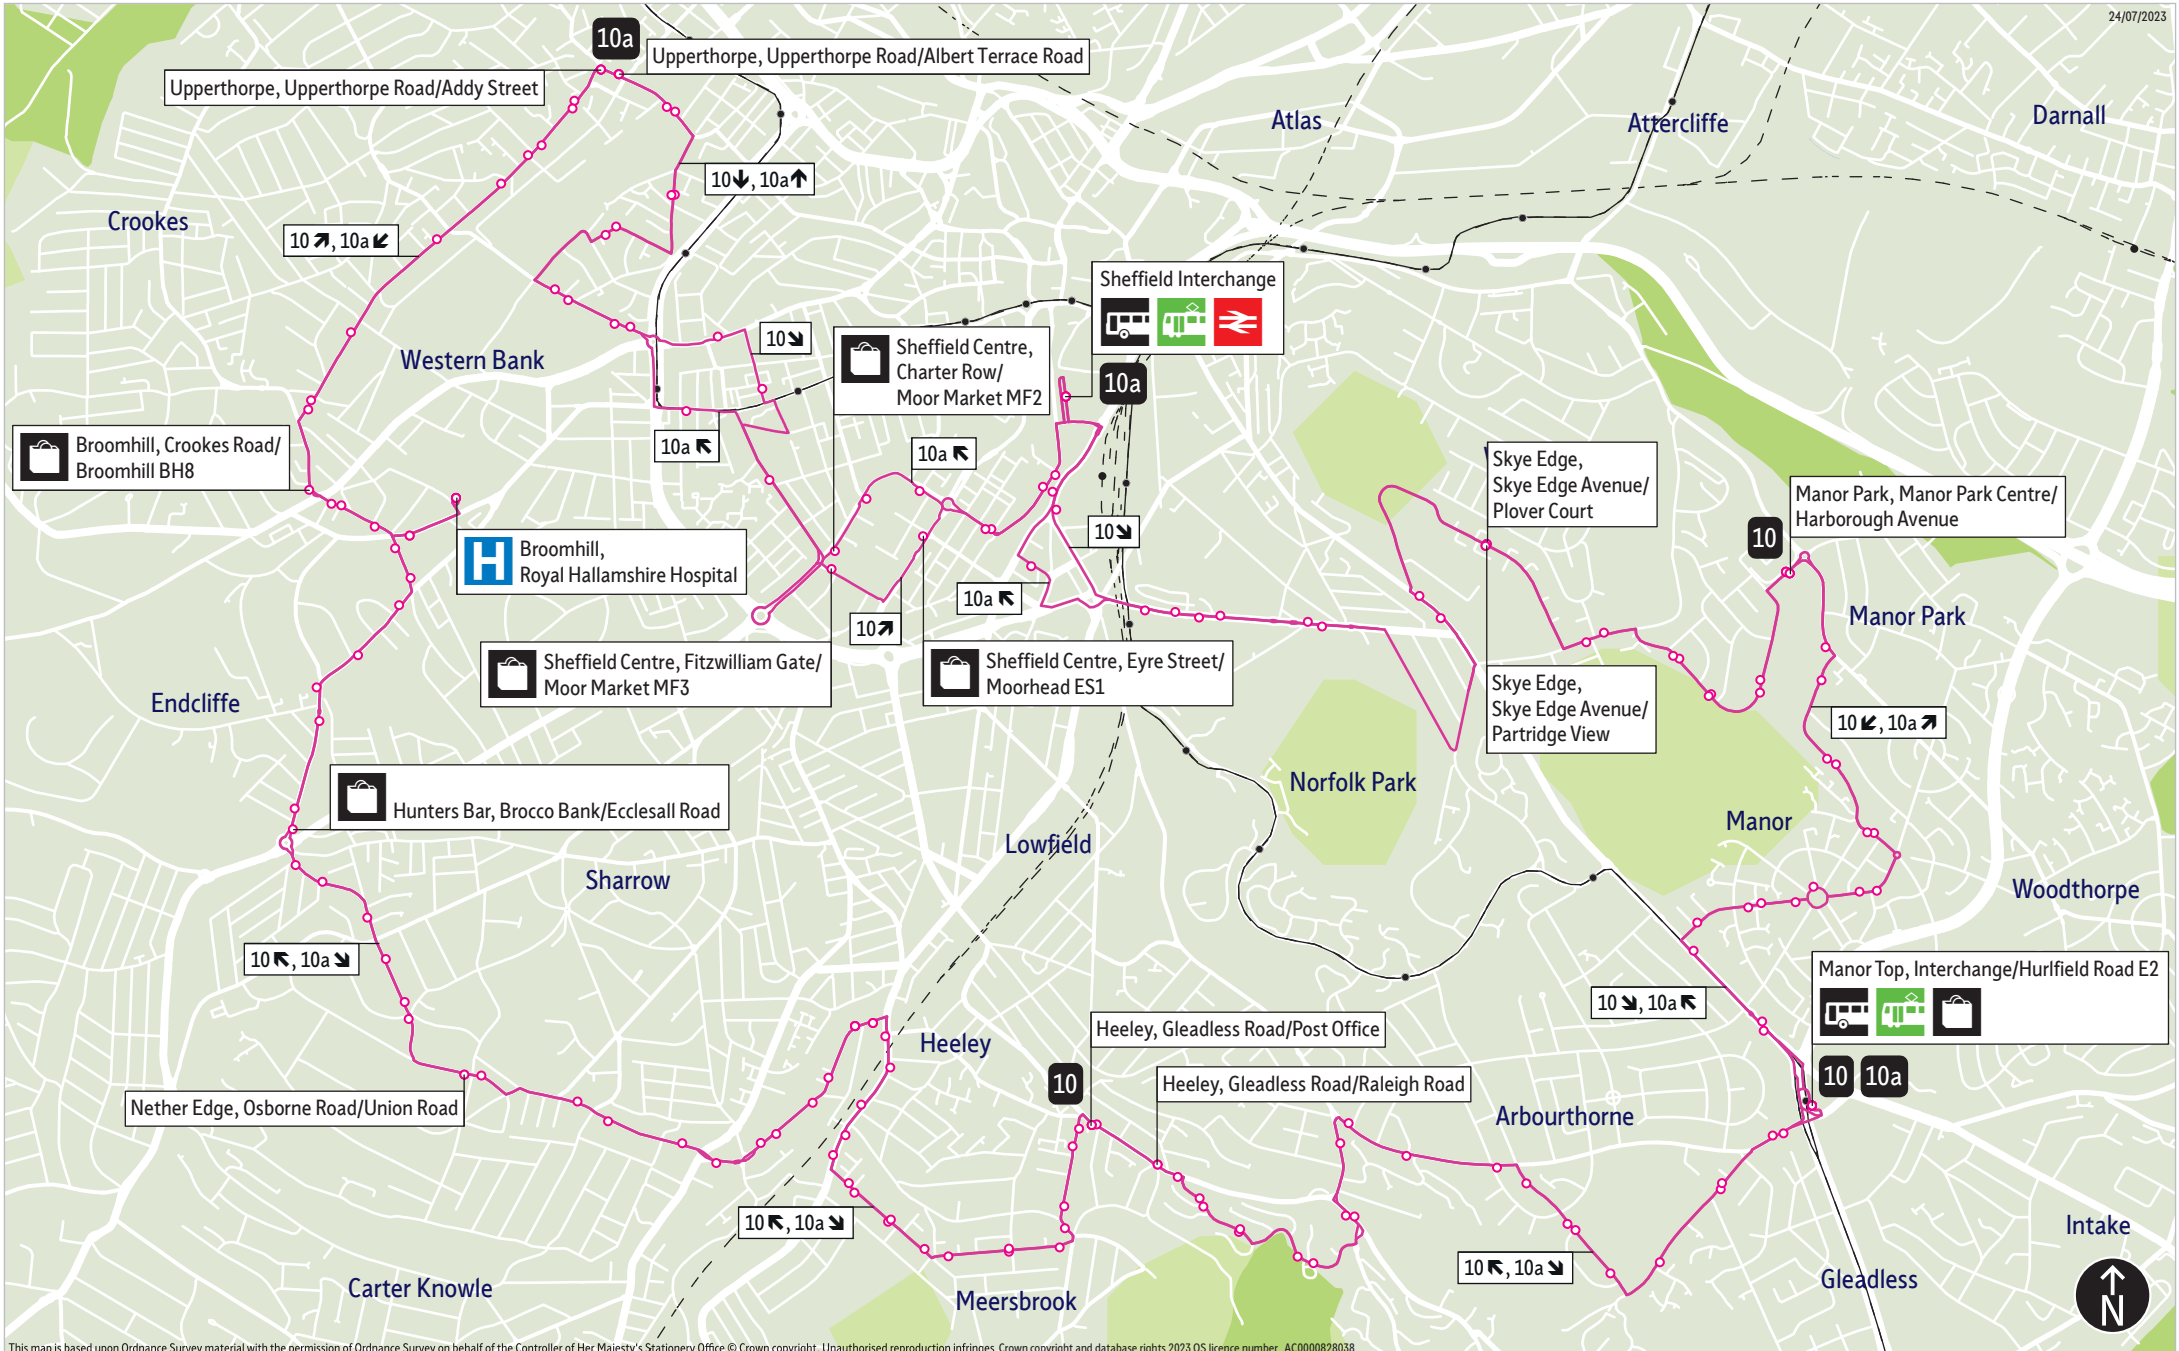

Bus route map for services 10 & 10a

24/07/2023

= Terminus point
= Public transport
= Shopping area
= Bus route & stops
- - - = Rail line & station
- - - - = Tram route & stop