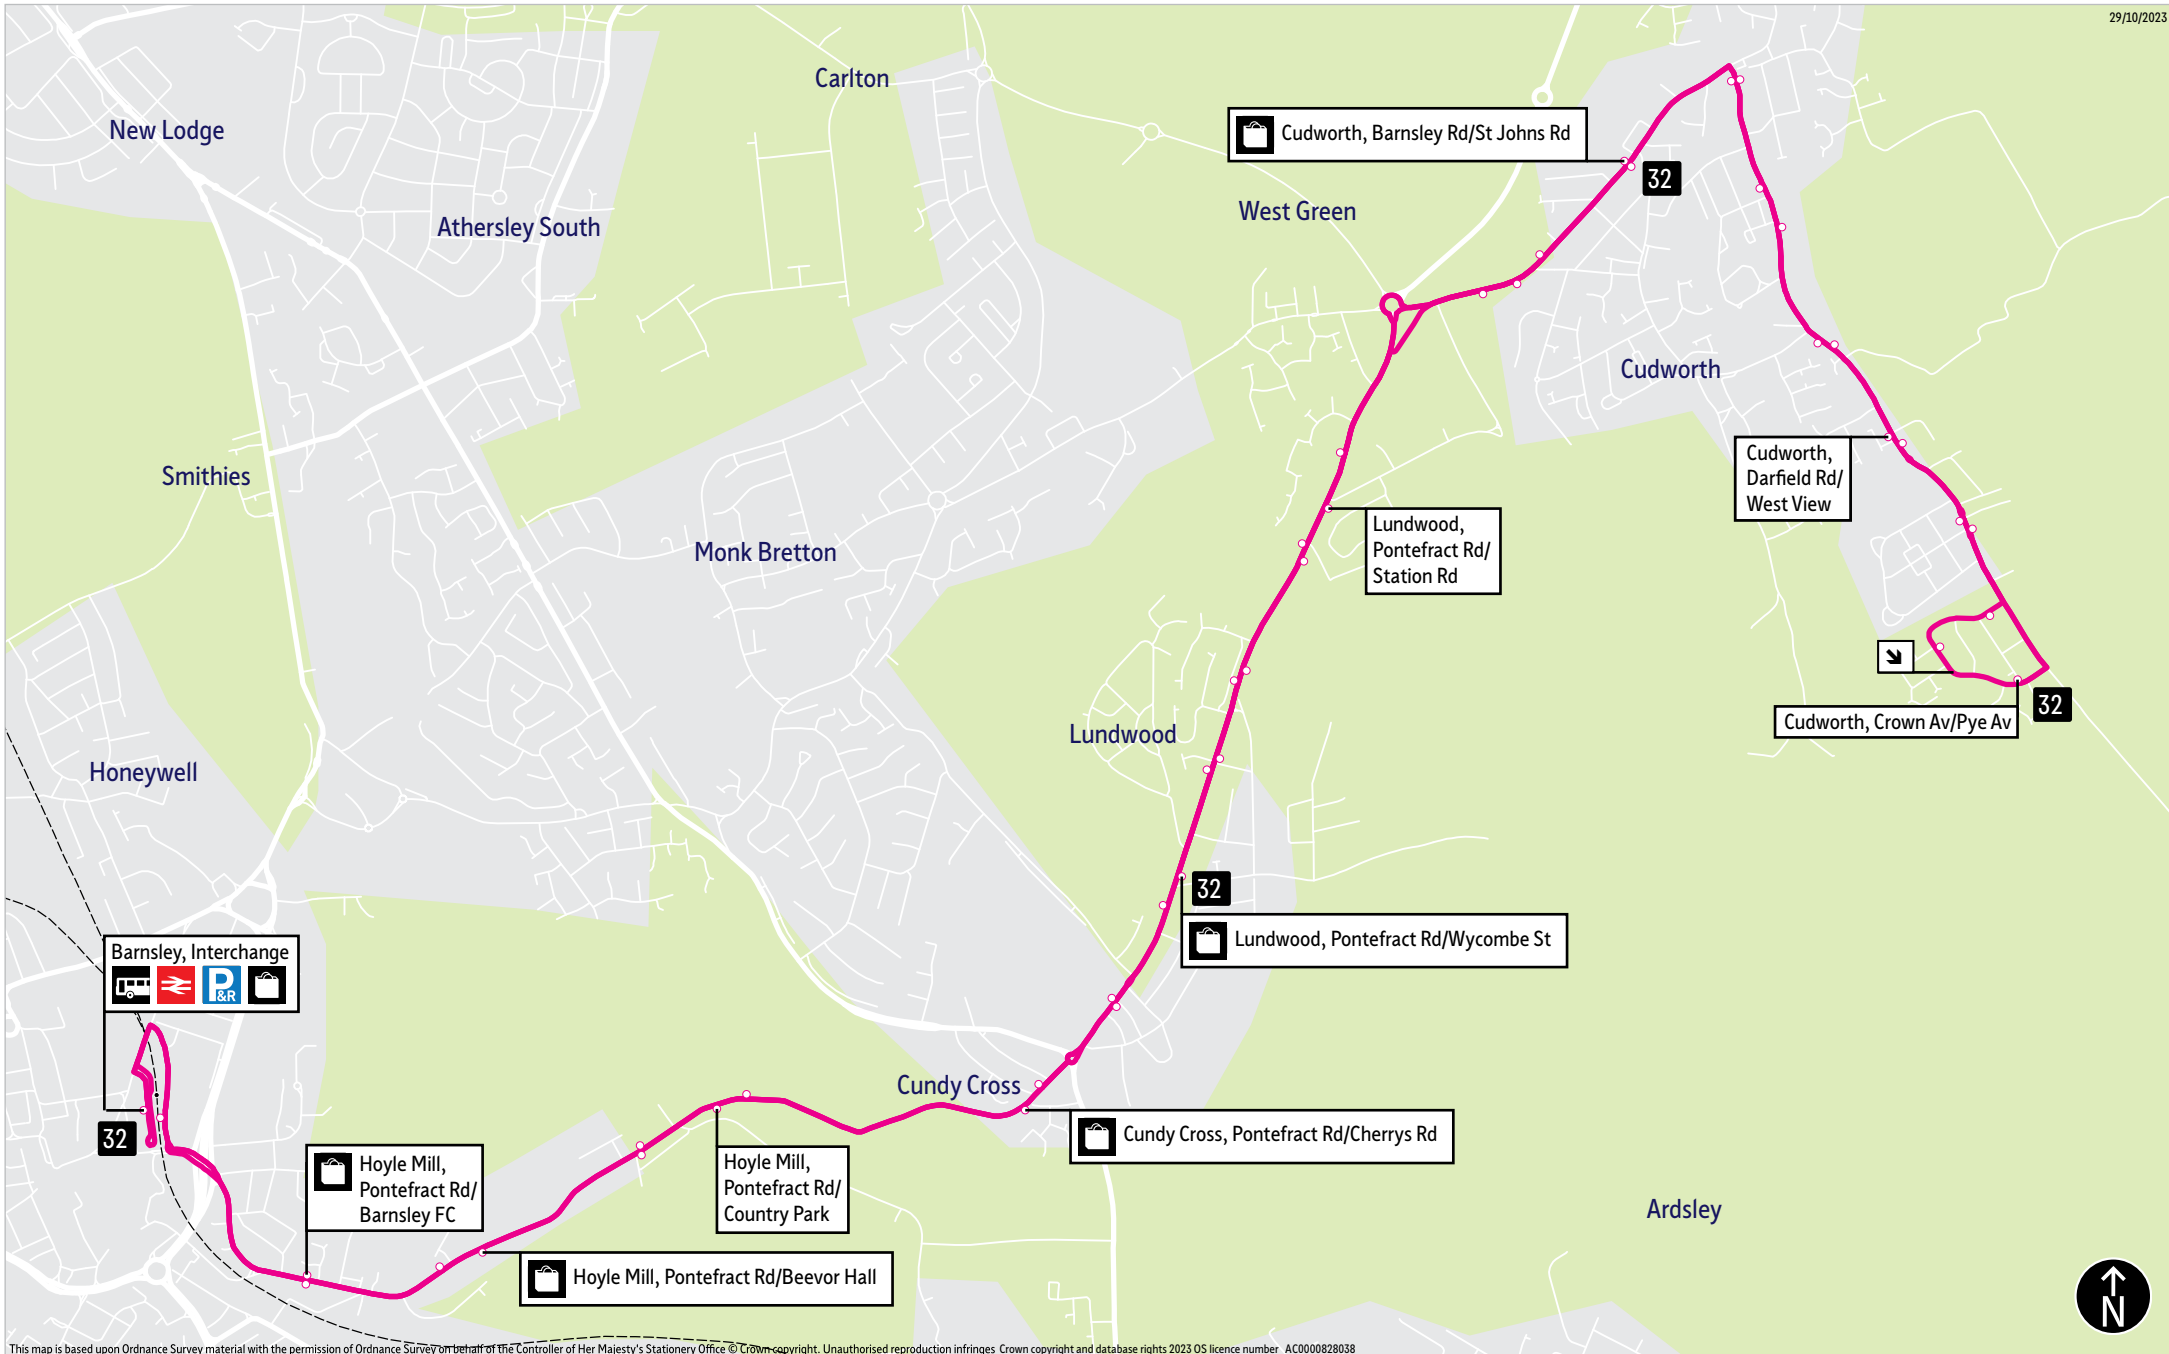

Bus route map for service 32

- = Terminus point
- = Public transport
- = Shopping area
- = Bus route & stops
- = Rail line & station
- = Tram route & stop