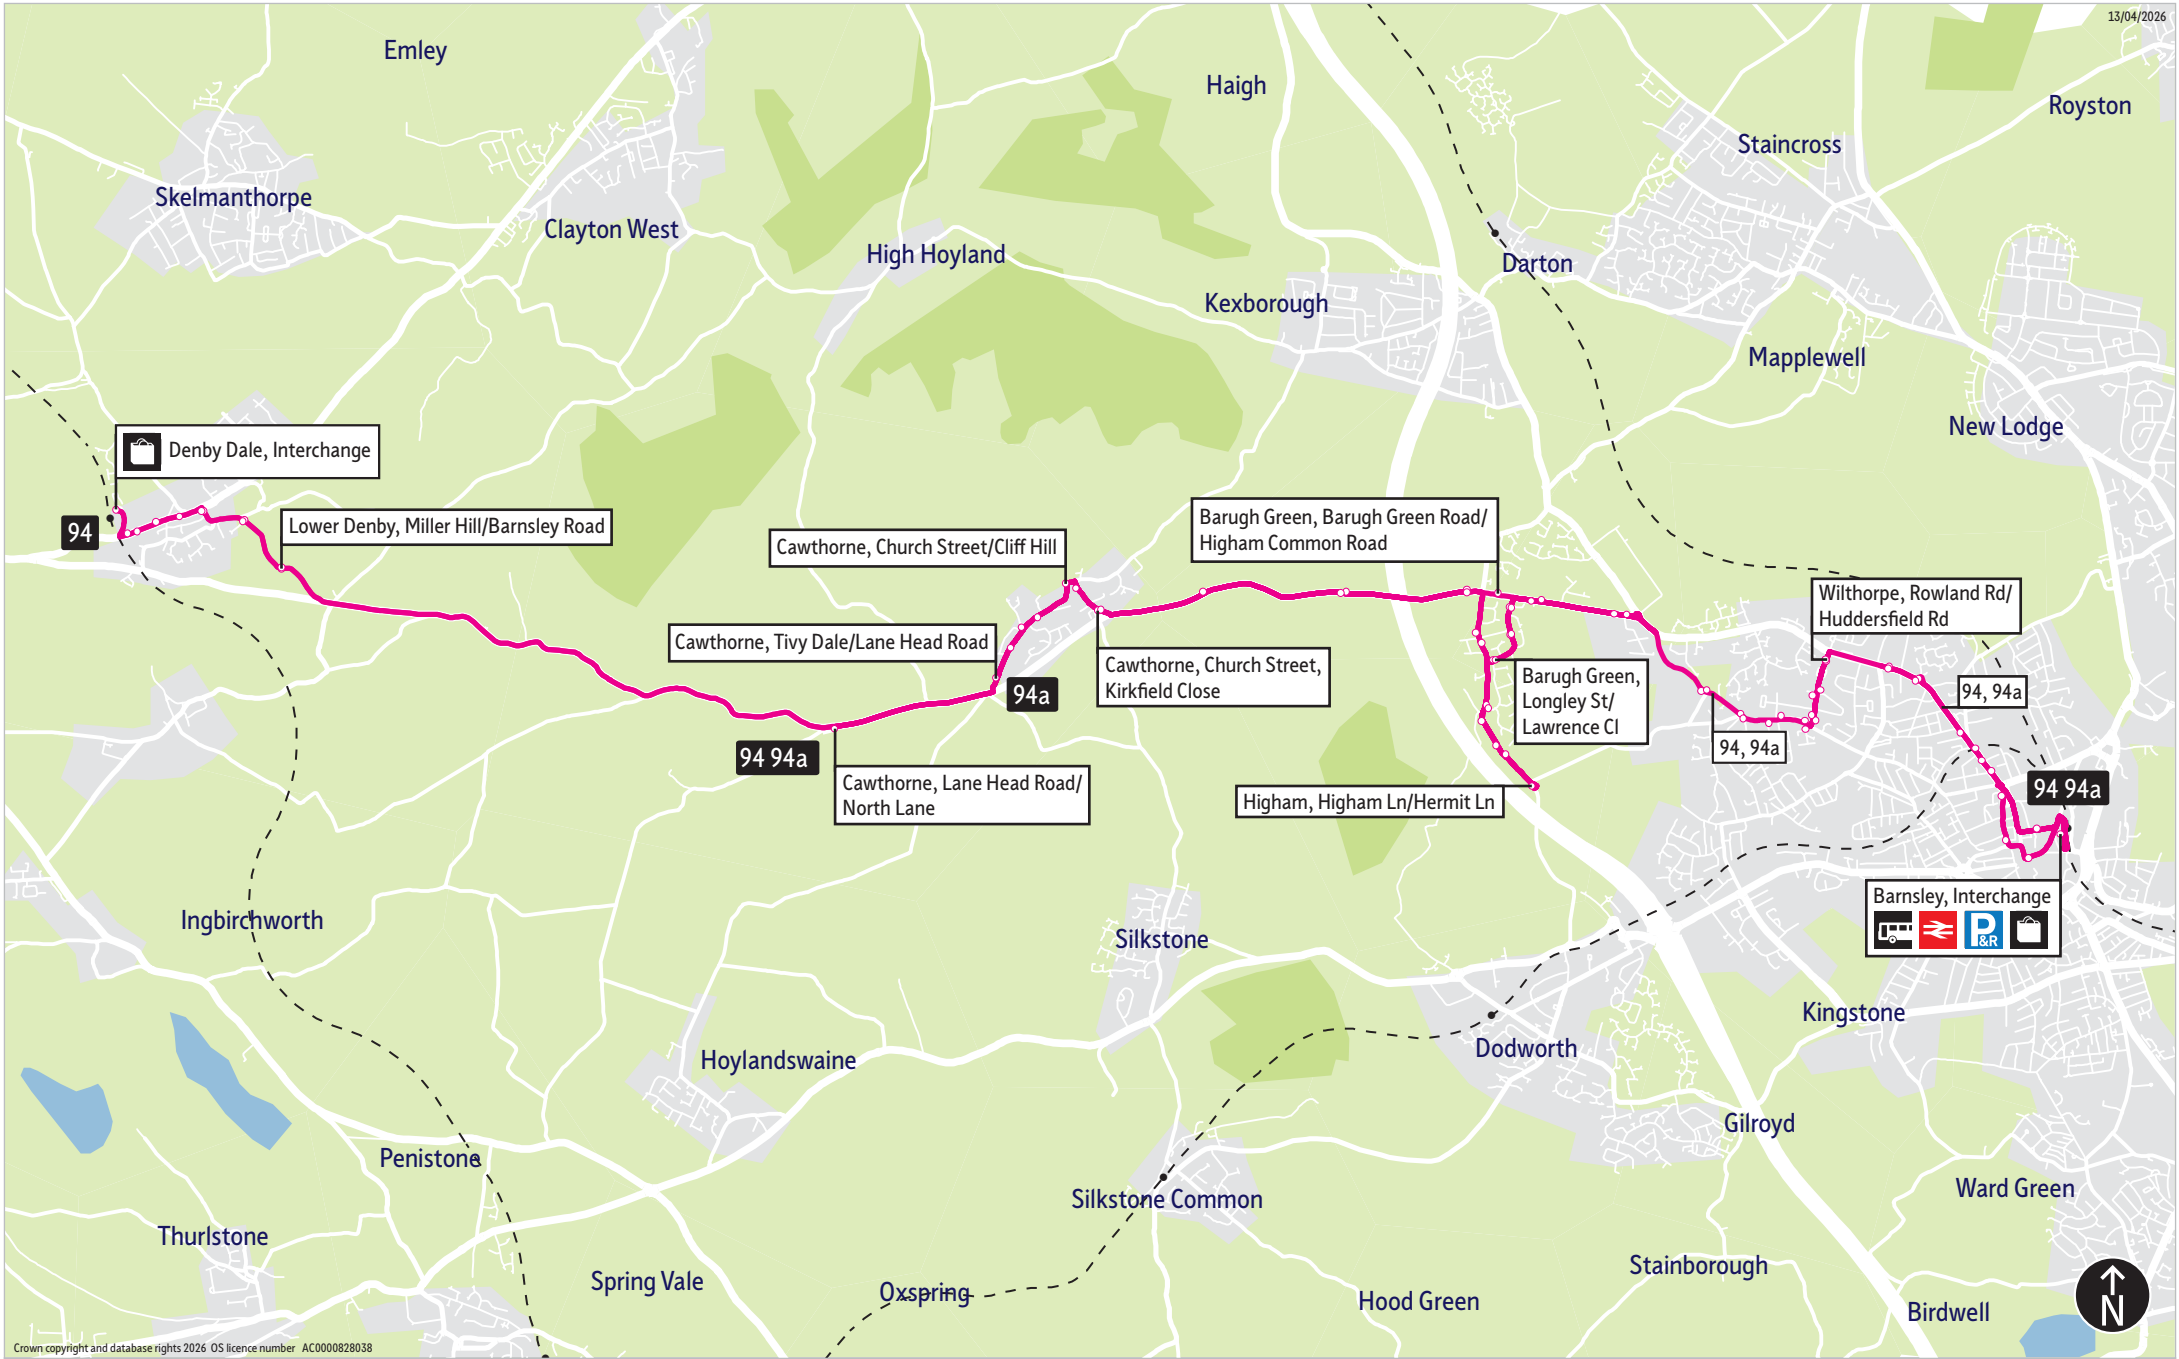

Operator(s)

Globe Coaches  **Stagecoach**

How can I get more information?

[TravelSouthYorkshire](#)

[@TravelSYorks](#)

[0800 9520002](tel:08009520002)

Bus route map for services 94 & 94a

13/04/2026

Crown copyright and database rights 2026 OS licence number AC0000828038

= Terminus point
 = Public transport
 = Shopping area
 = Bus route & stops
 = Rail line & station
 = Tram route & stop

Stopping points for service 94 (Globe Coaches)

Barnsley, Interchange ▶ Eldon Street ▶ St Marys Place ▶ Church Lane ▶ Victoria Road ▶
Gawber ▶ Gawber Road ▶ Rowland Road ▶ **Wilthorpe** ▶ Wilthorpe Road ▶ **Redbrook** ▶
 Barugh Green Road ▶ **Barugh Green** ▶ Longley Street ▶ **Higham** ▶ Higham Common Road ▶
Barugh Green ▶ **Barugh** ▶ Cawthorne Road ▶ Lane Head Road ▶ **Cawthorne** ▶ Church Street ▶
 Taylor Hill ▶ Tivy Dale Road ▶ Lane Head Road ▶ **Lower Denby** ▶ Miller Hill ▶ Wakefield Road ▶
Denby Dale, Railway Station Turning Circle

Denby Dale, Railway Station Turning Circle ▶ Wakefield Road ▶ Miller Hill ▶ **Lower Denby** ▶ **Cawthorne** ▶
 Lane Head Road ▶ Tivy Dale ▶ Tivy Dale Road ▶ Maltkiln Row ▶ Church Street ▶ Lane Head Road ▶
Barugh ▶ Cawthorne Road ▶ **Barugh Green** ▶ Higham Common Road ▶ **Higham** ▶ **Barugh Green** ▶
 Longley Street ▶ Barugh Green Road ▶ **Redbrook** ▶ **Wilthorpe** ▶ Wilthorpe Road ▶ Rowland Road ▶
Gawber ▶ Gawber Road ▶ Victoria Road ▶ Regent Street ▶ **Barnsley, Interchange**