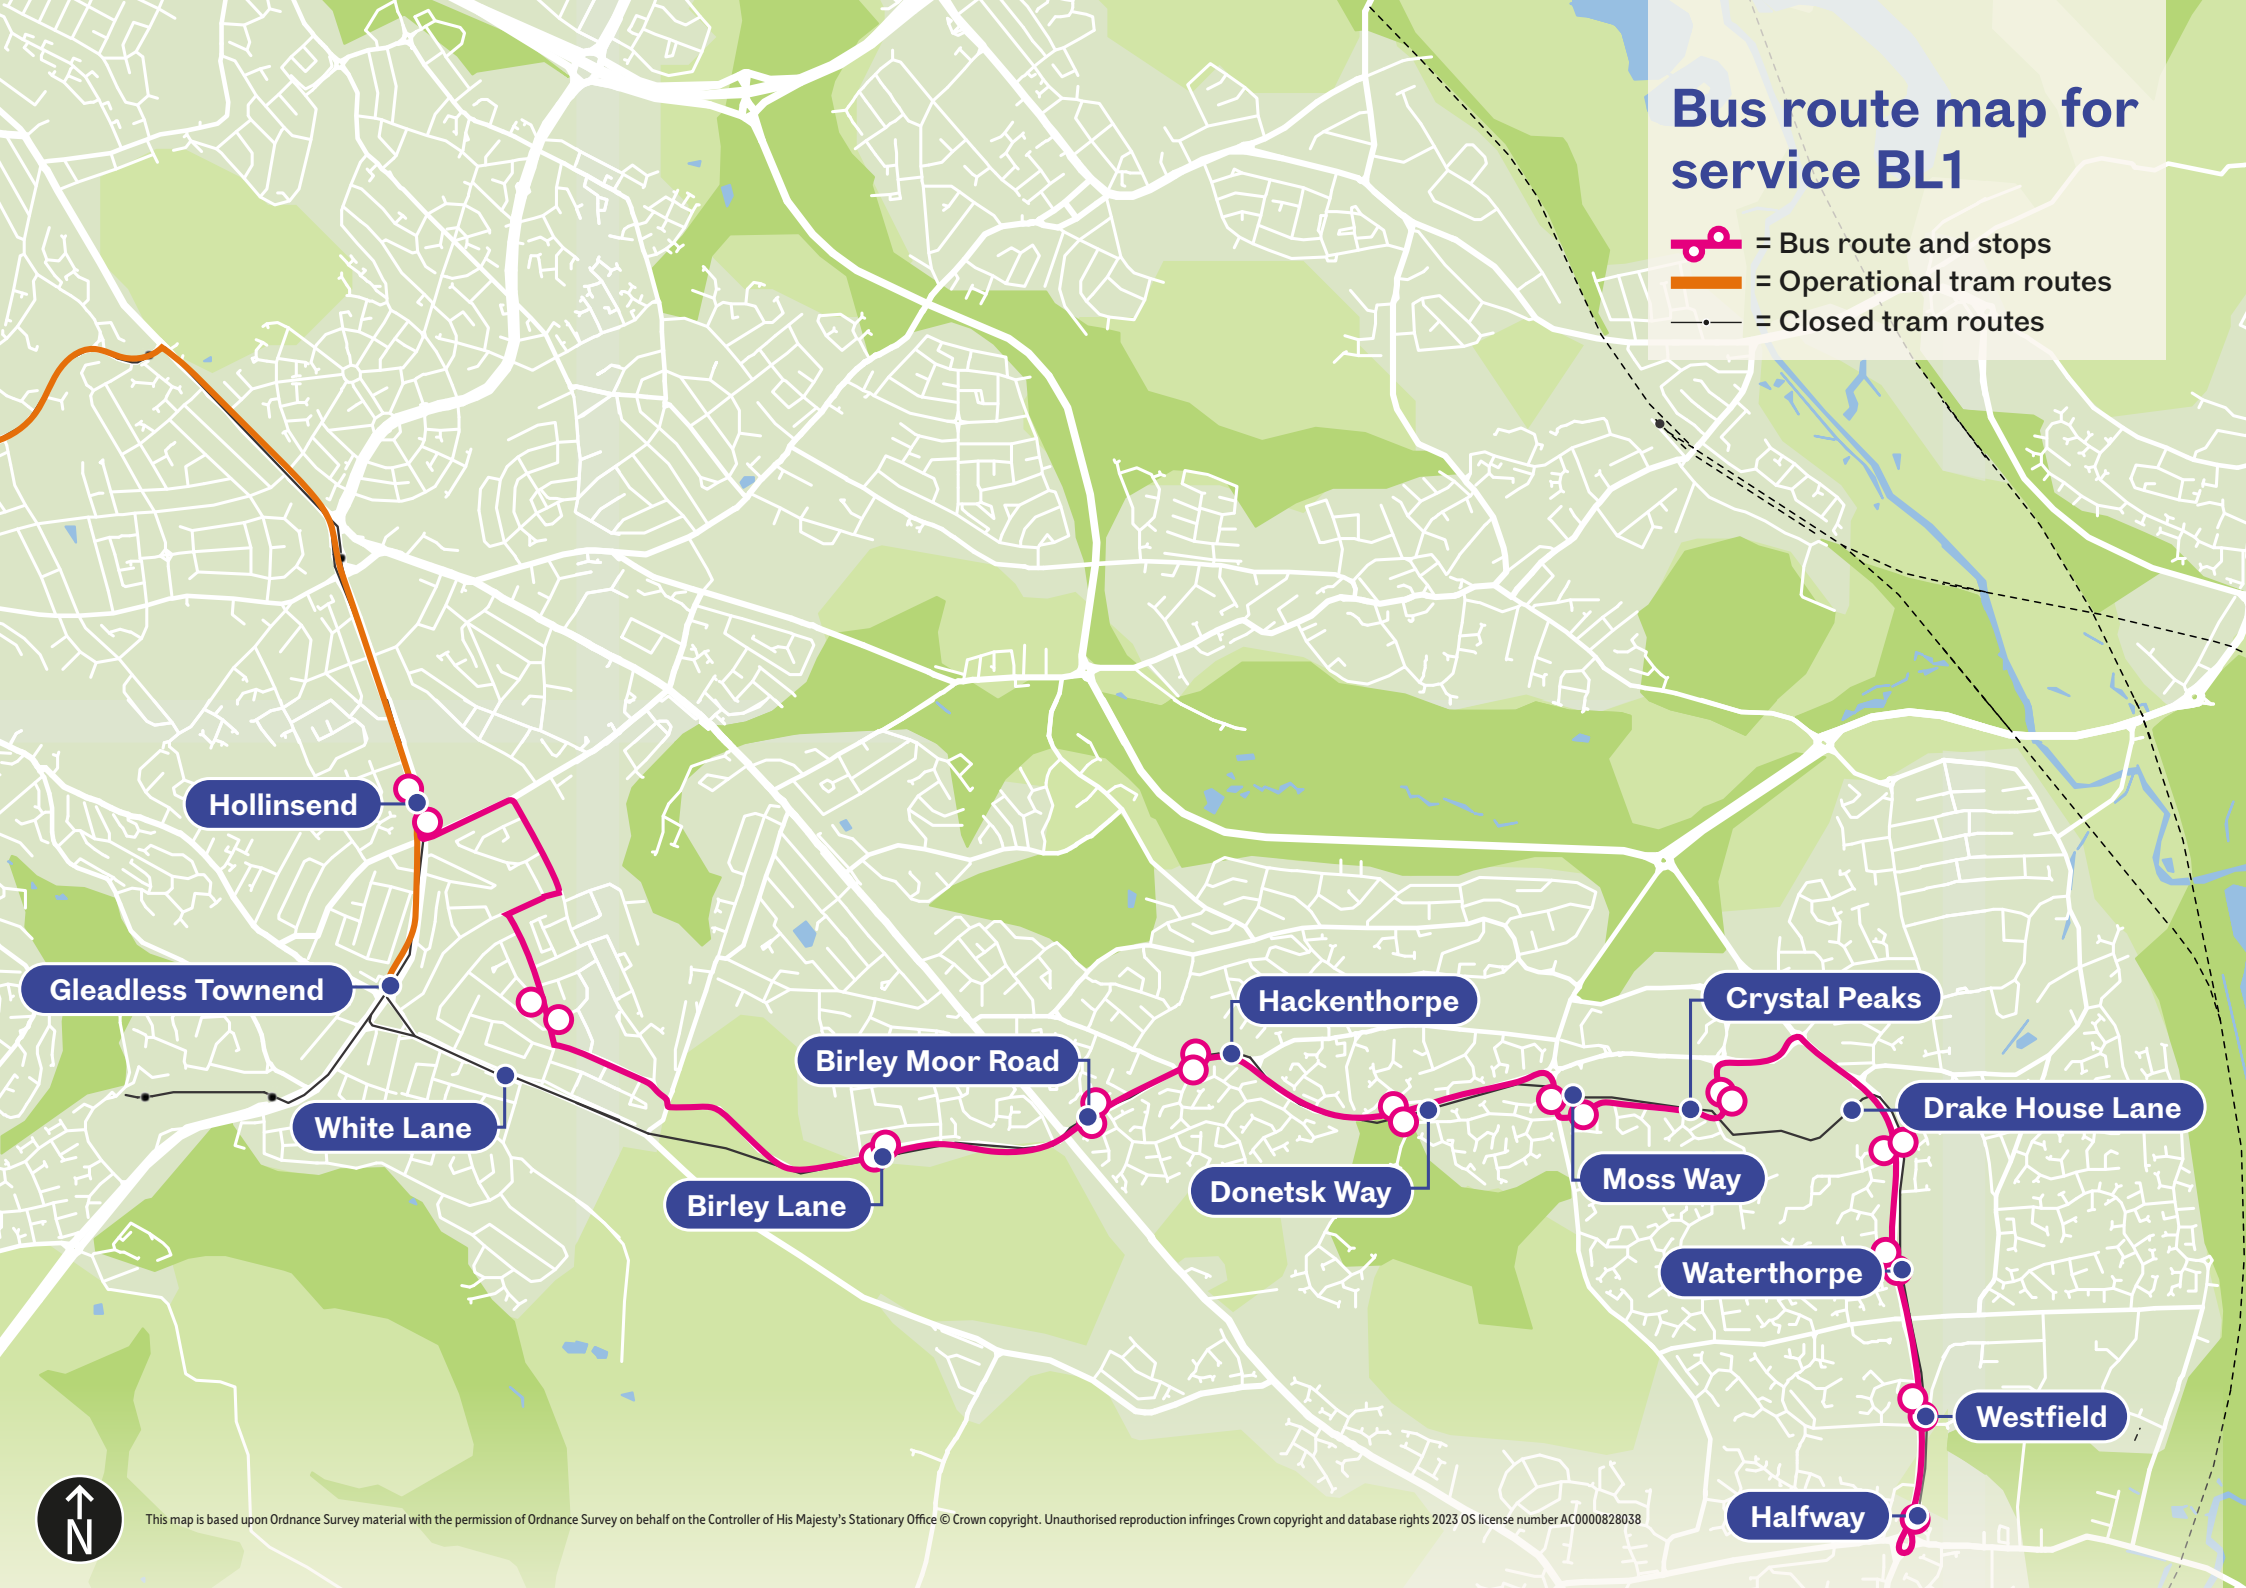

travelsouthyorkshire.com/Gleadless

Bus route map for service BL1

-  = Bus route and stops
-  = Operational tram routes
-  = Closed tram routes

BL1 stopping points

From Hollinsend towards Halfway:

Hollinsend	○	Ridgeway Road / Hollinsend Road Stop number : 37022688
White Lane	○	Lister Avenue / Lister Drive Stop number : 37022667
Birley Lane	○	Birley Lane / Thornbridge Road Stop number : 37027665
Birley Moor Road	○	Sheffield Road / Moorthorpe Way Stop number : 37021730
Hackenthorpe	○	Sheffield Road / Occupation Lane Stop number : 37021732
Donetsk Way	○	Donetsk Way / Stoneacre Avenue (temp) Stop number : 37027578
Moss Way	○	Moss Way / Ochre Dyke Lane Stop number : 37026727
Crystal Peaks	○	Crystal Peaks Interchange / CP7 Stop number : 37021638
Drake House Lane/Beighton	○	Eckington Way / Beckton Avenue Stop number : 37021645
Waterthorpe	○	Eckington Way / Watkinson Gardens Stop number : 37021643
Westfield	○	Eckington Way (temp) Stop number : 37090083
Halfway	○	Eckington Way / Station Road Stop number : 37026725

For more information about every bus stop location and to view individual location maps, visit travelsouthyorkshire.com/Gleadless

BL1 stopping points

From Halfway towards Hollinsend (for connection to trams):