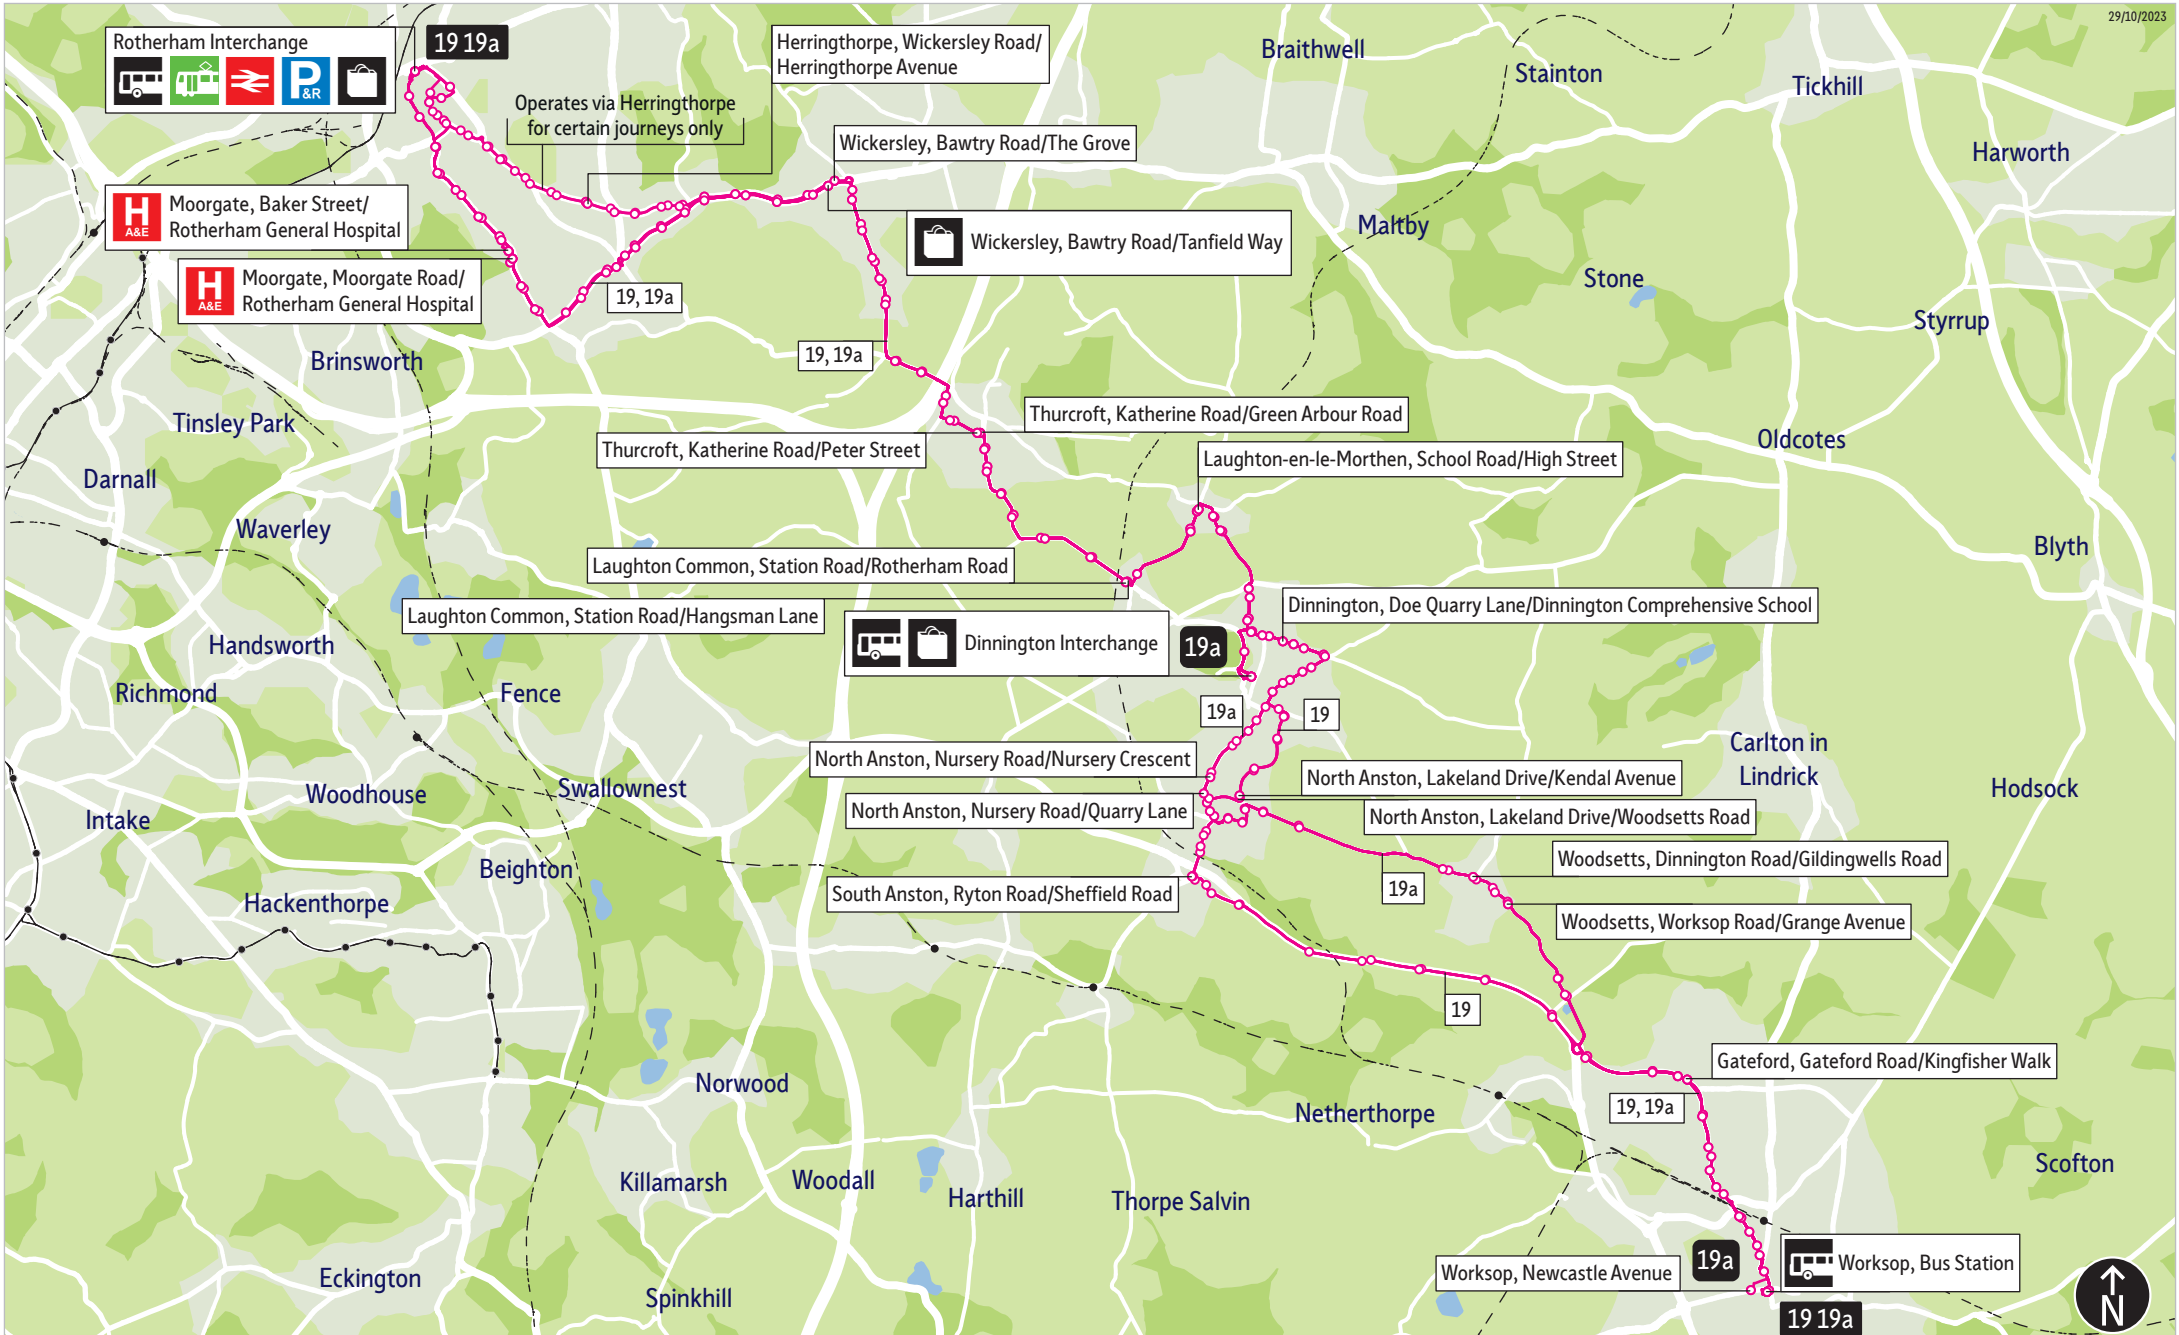

Bus route map for services 19 & 19a

= Terminus point
 = Public transport
 = Shopping area
 = Bus route & stops
 = Rail line & station
 = Tram route & stop