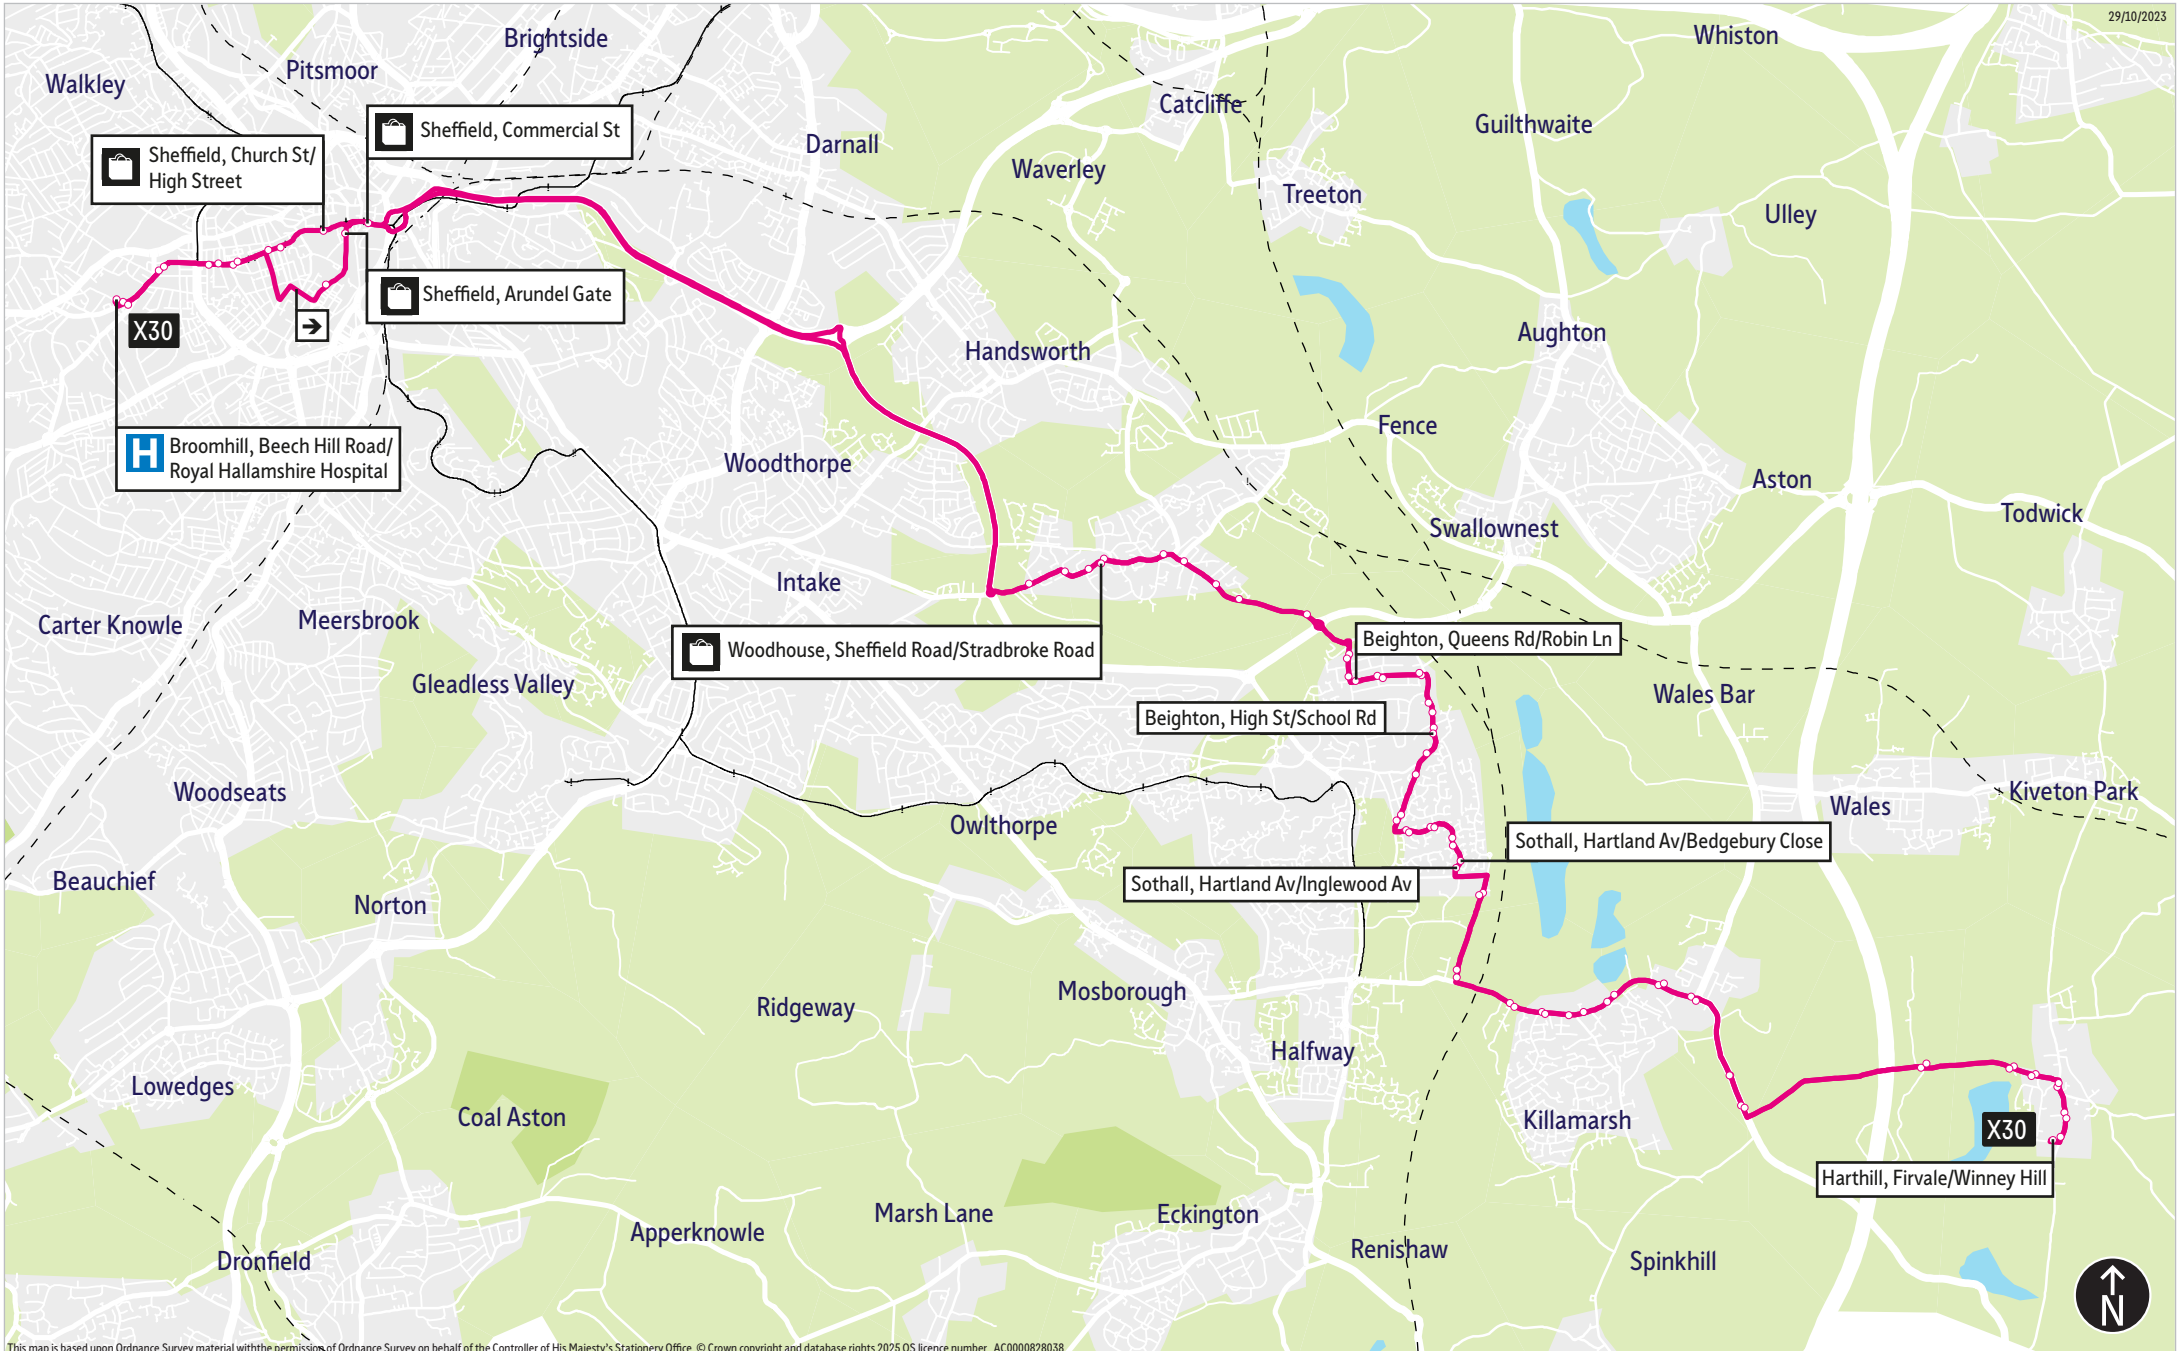

Bus route map for service X30

29/10/2023

- = Terminus point
- = Public transport
- = Shopping area
- = Bus route & stops
- = Rail line & station
- = Tram route & stop