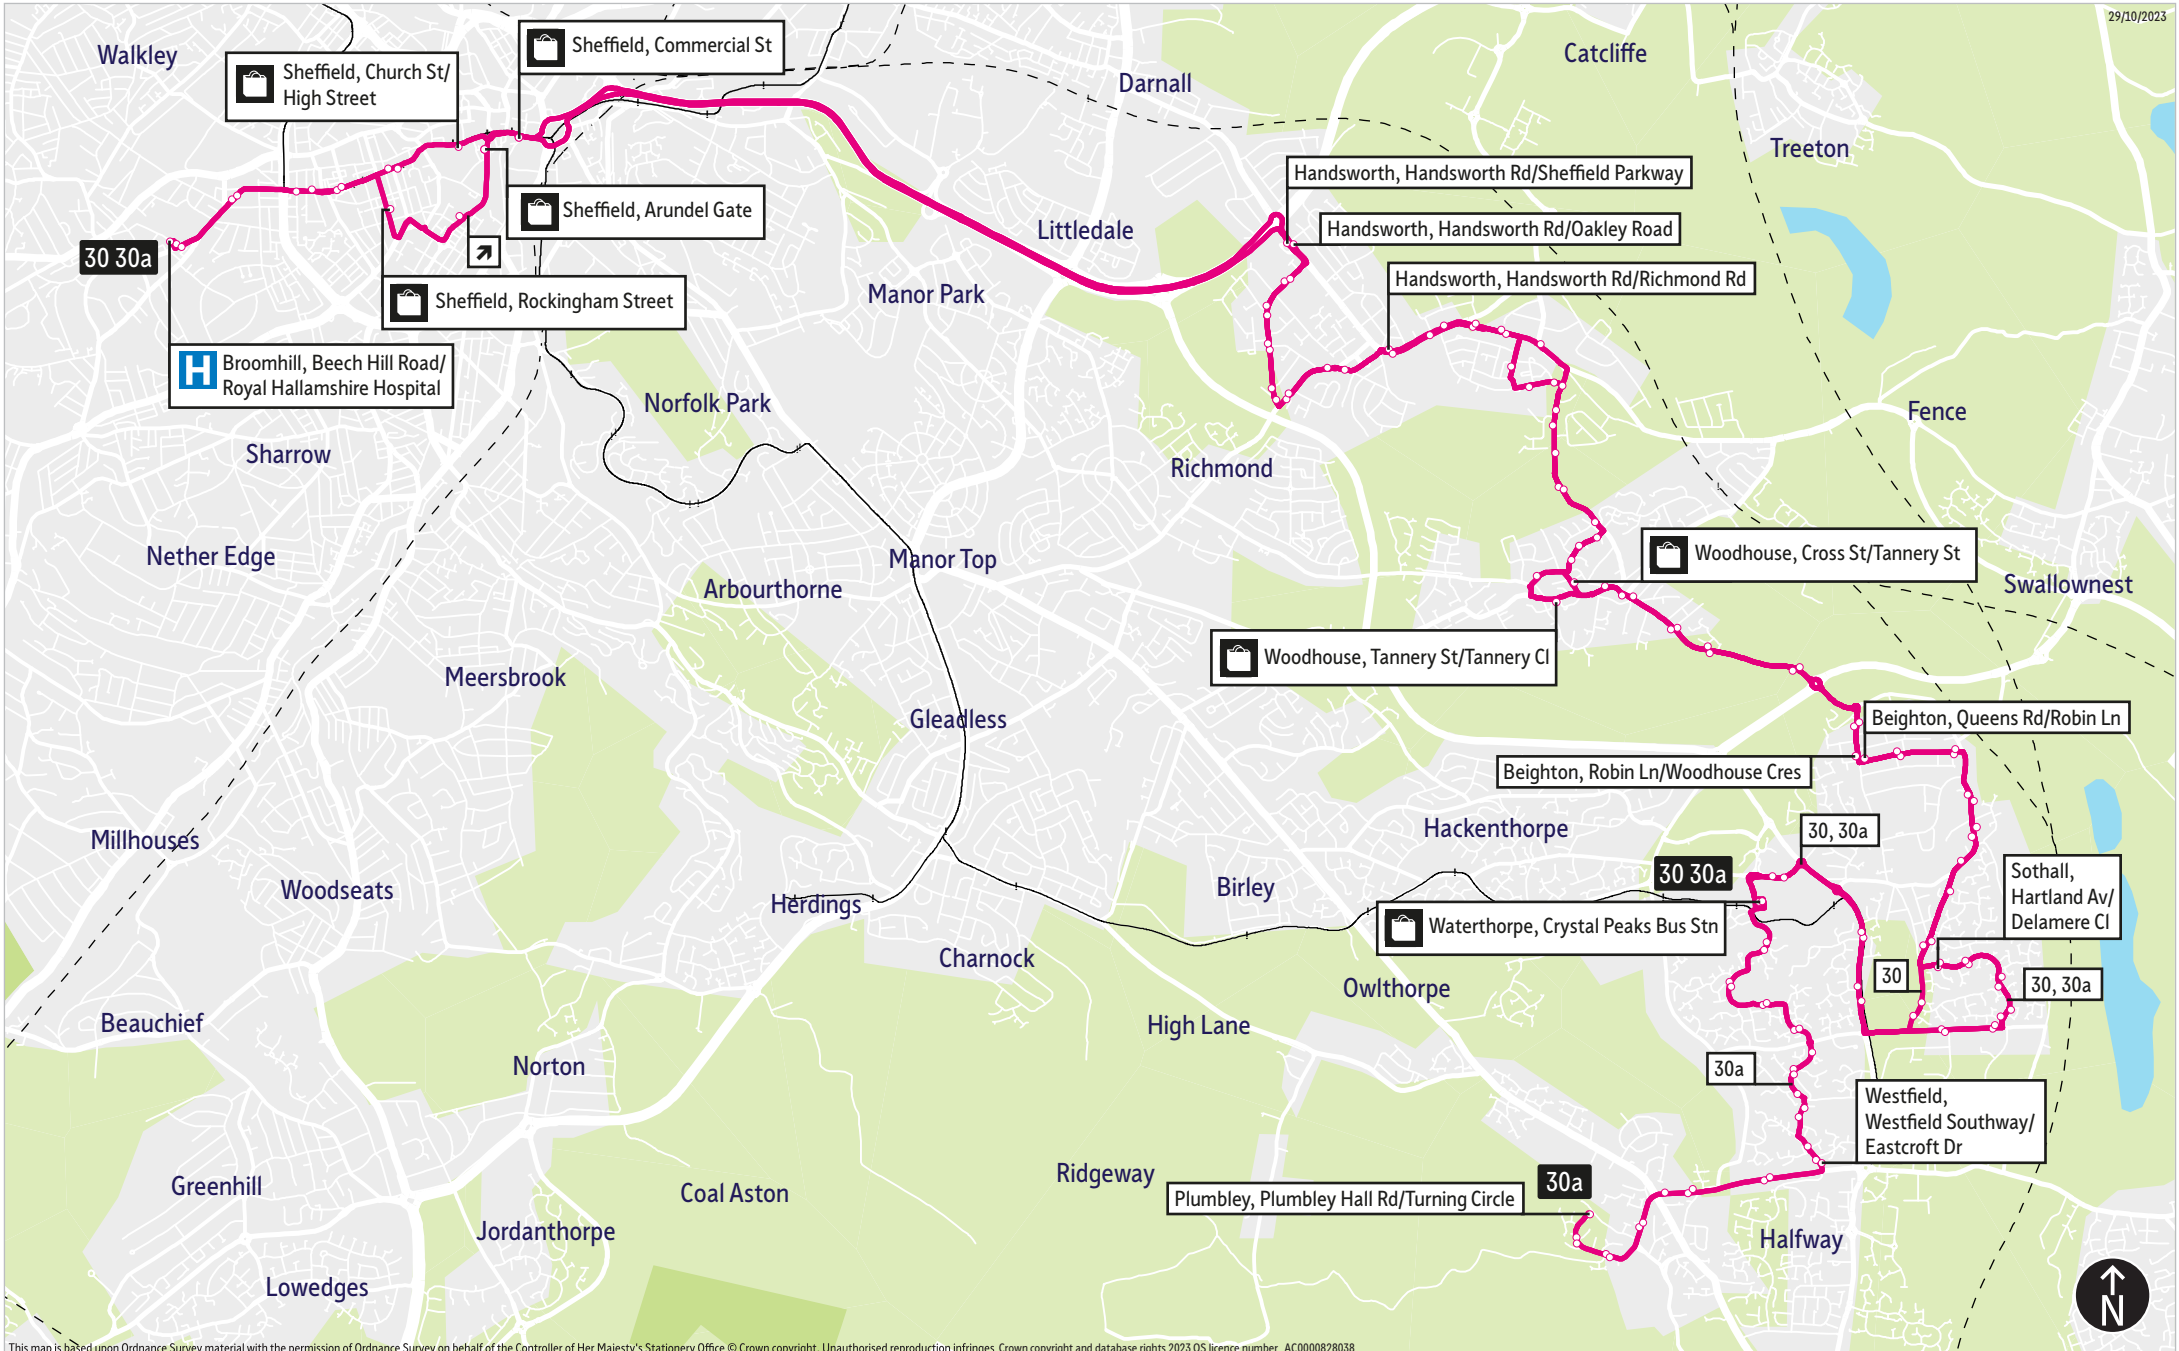

Bus route map for services 30 & 30a

29/10/2023

- = Terminus point
- = Public transport
- = Shopping area
- = Bus route & stops
- = Rail line & station
- = Tram route & stop