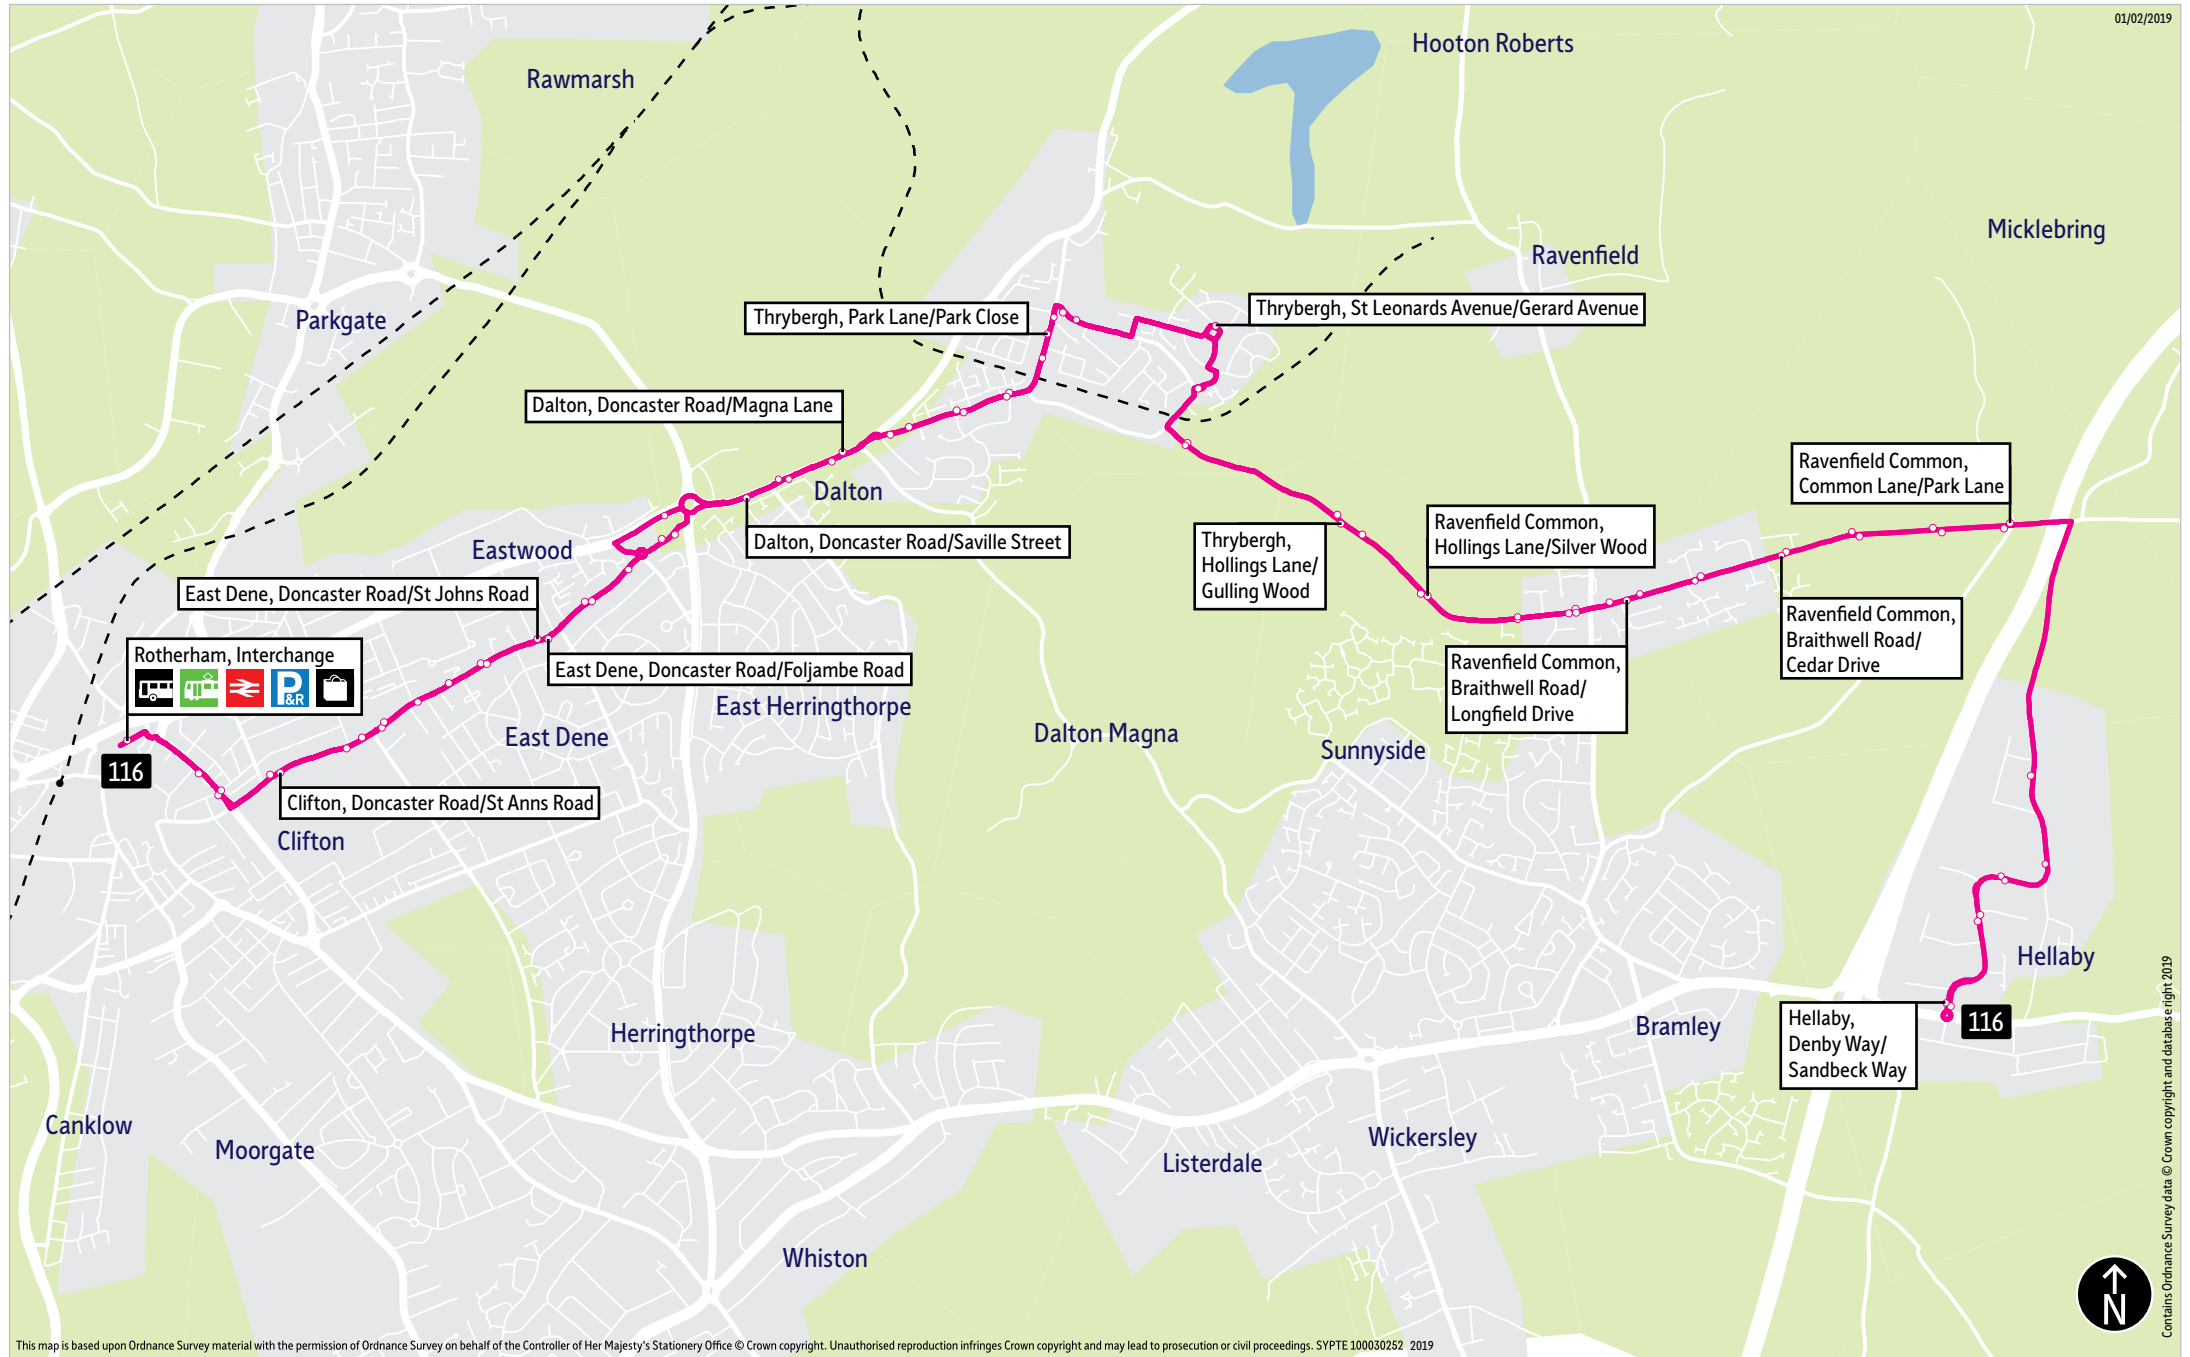

Bus route map for service 116

01/02/2019

= Terminus point
 = Public transport
 = Shopping area
 = Bus route & stops
 = Rail line & station
 = Tram route & stop

Contains Ordnance Survey data © Crown copyright and database right 2019