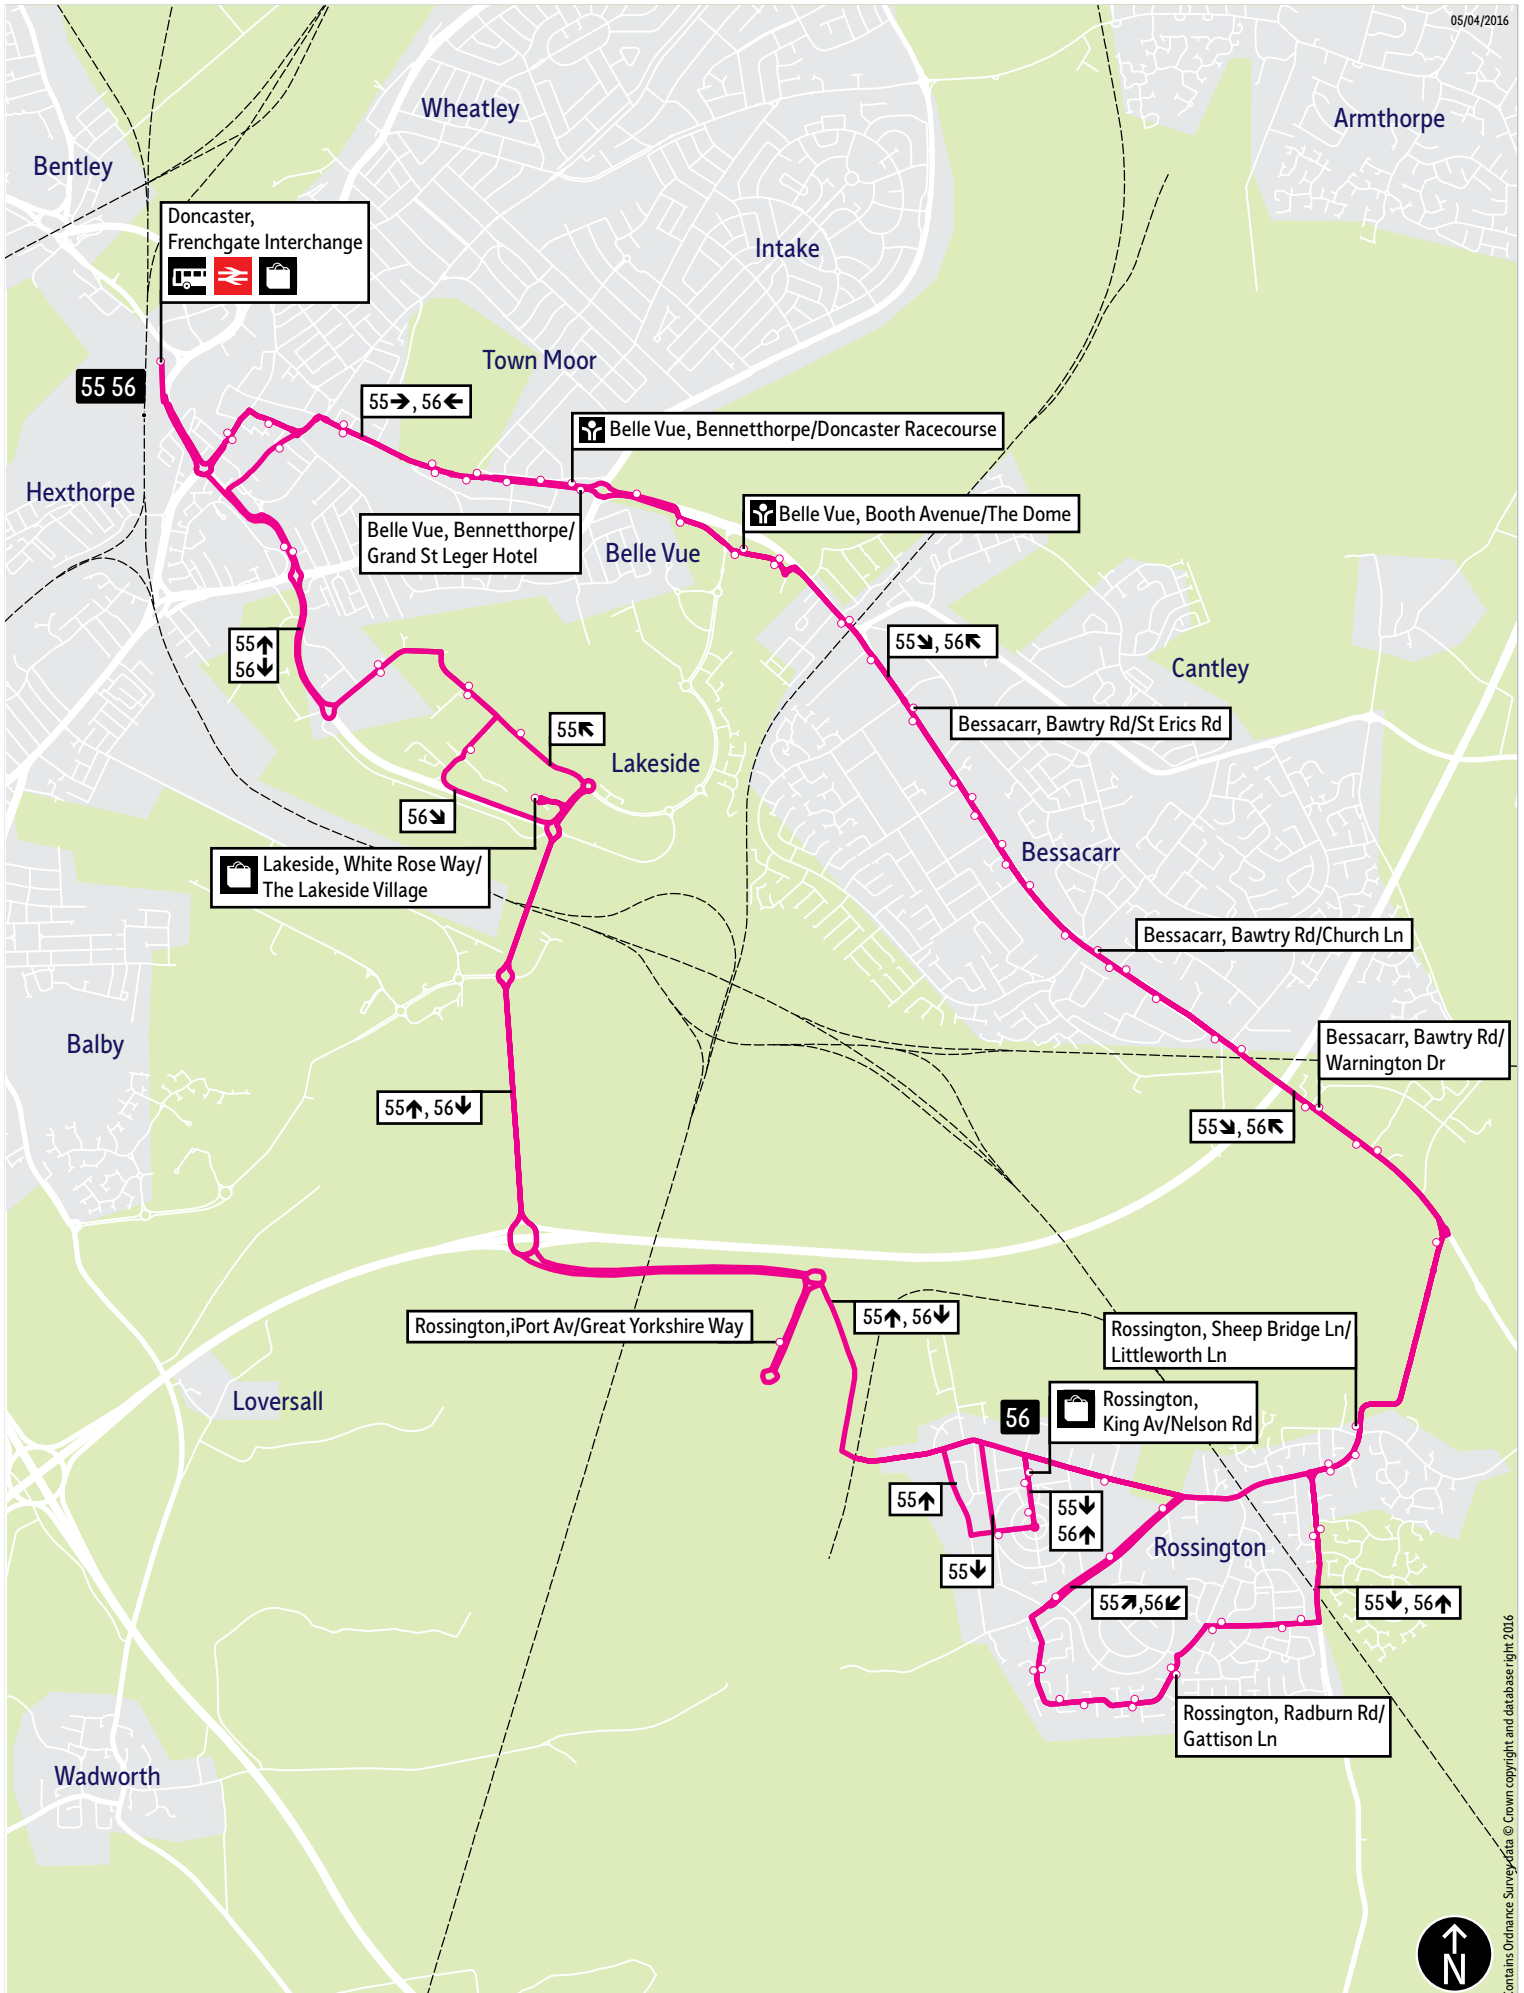

Bus route map for services 55 and 56

05/04/2016

This map is based upon Ordnance Survey material with the permission of Ordnance Survey on behalf of the Controller of Her Majesty's Stationery Office © Crown copyright. Unauthorised reproduction infringes Crown copyright and may lead to prosecution or civil proceedings. SYPTE 100030252 2016

■ = Terminus point
🚉 🚊 🚏 P 🚇 = Public transport
🏪 = Shopping area
🚚 = Bus route & stops
— = Rail line & station
— = Tram route & stop

Contains Ordnance Survey data © Crown copyright and database right 2016