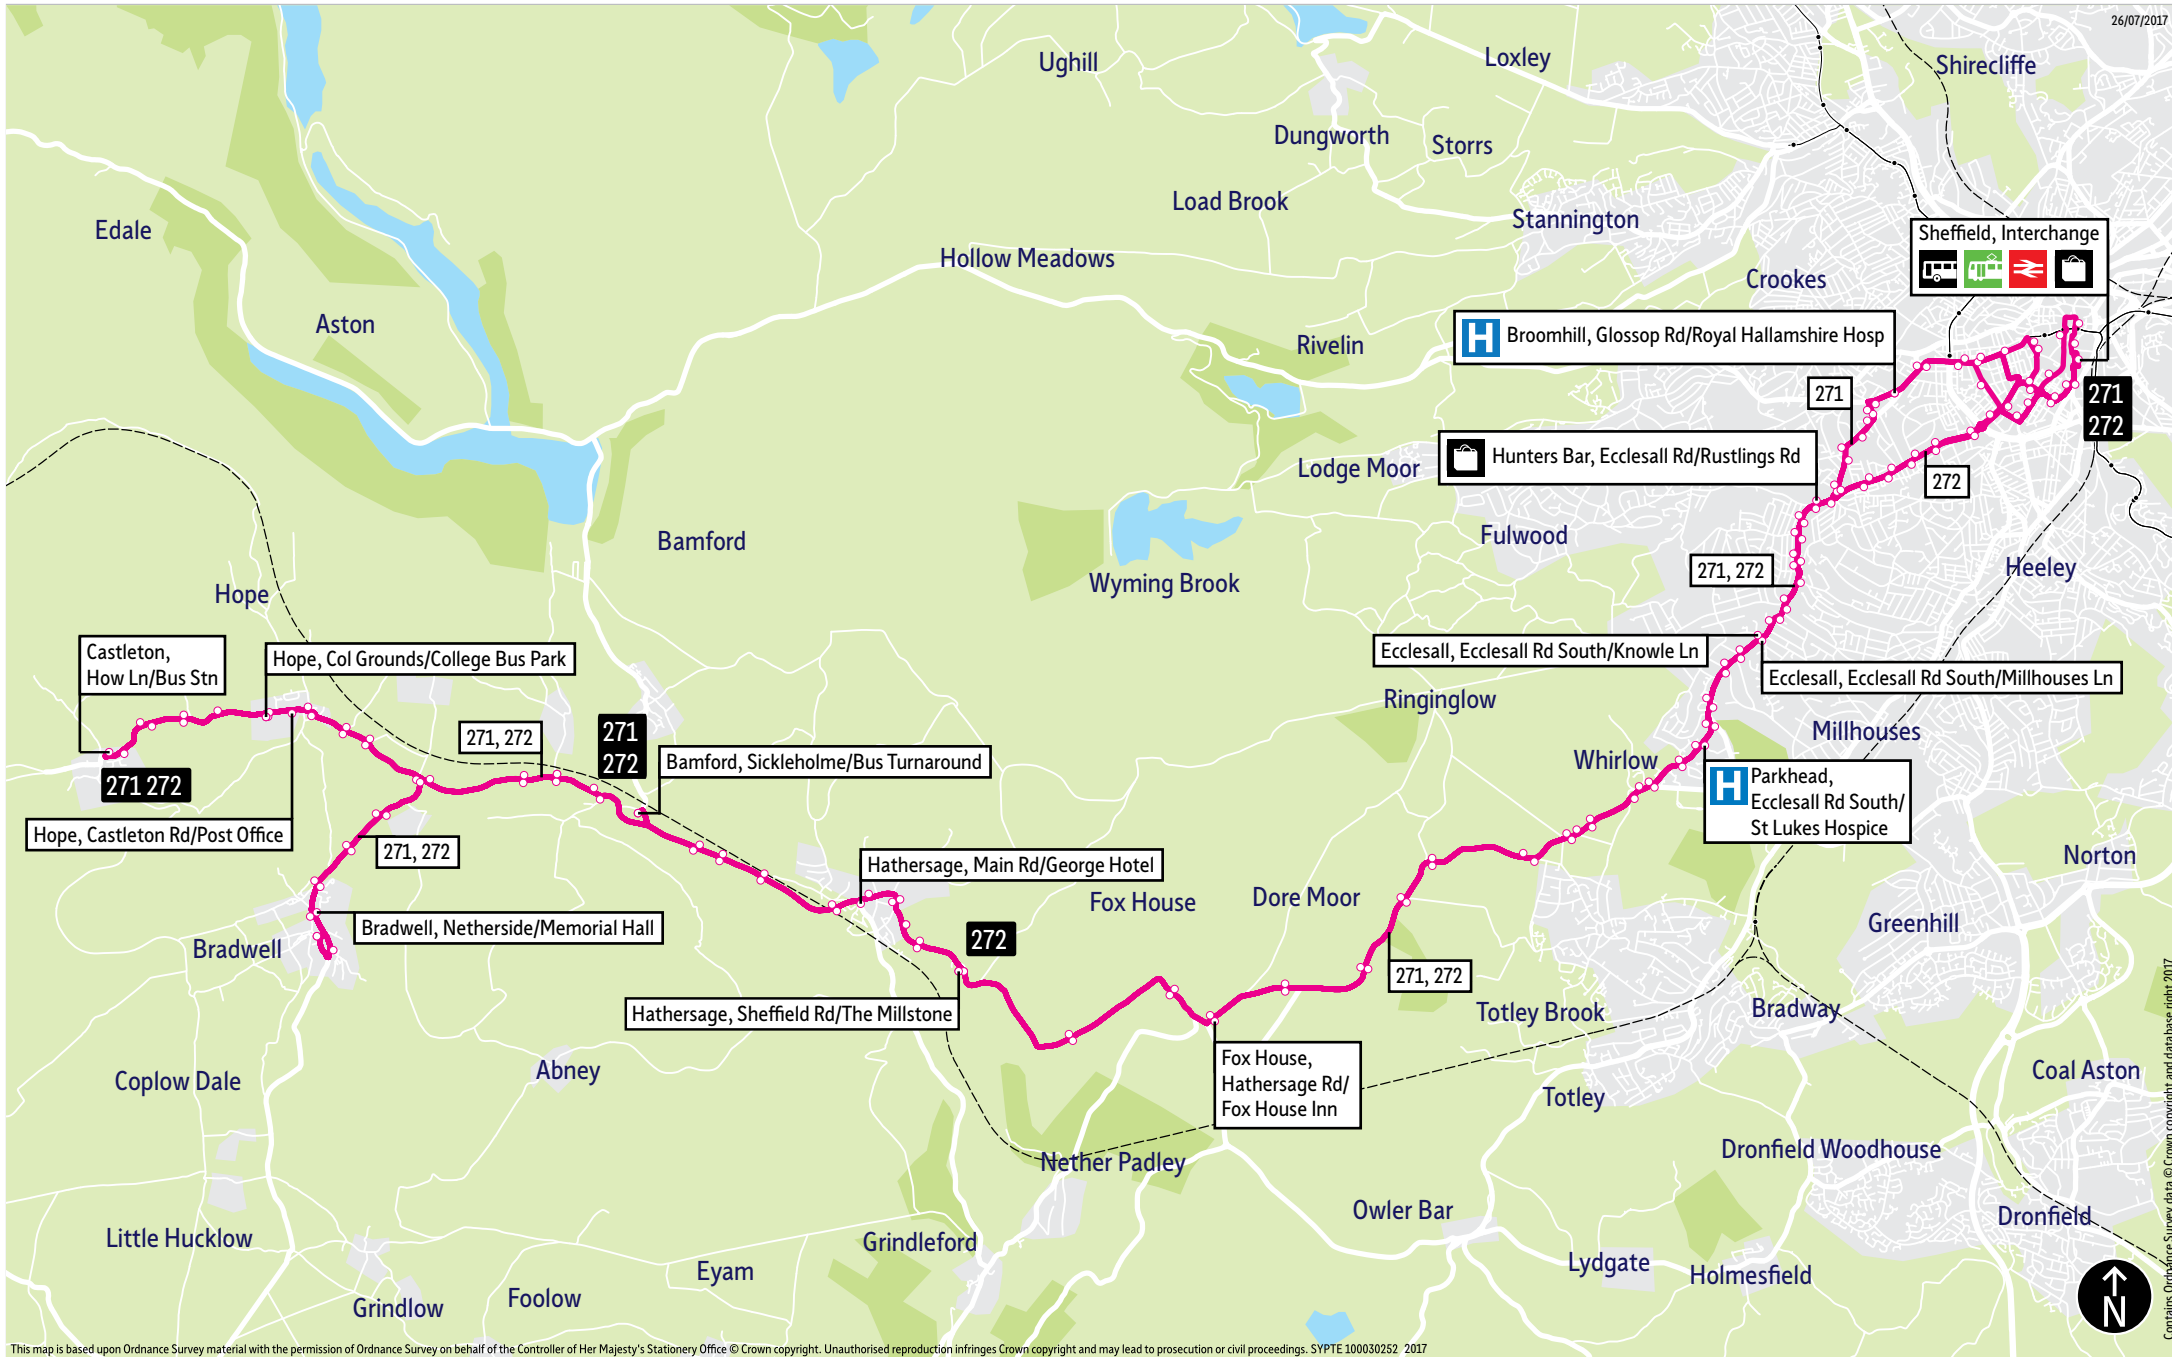

Bus route map for services 271 and 272

26/07/2017

- = Terminus point
- = Public transport
- = Shopping area
- = Bus route & stops
- = Rail line & station
- = Tram route & stop

Contains Ordnance Survey data © Crown copyright and database right 2017