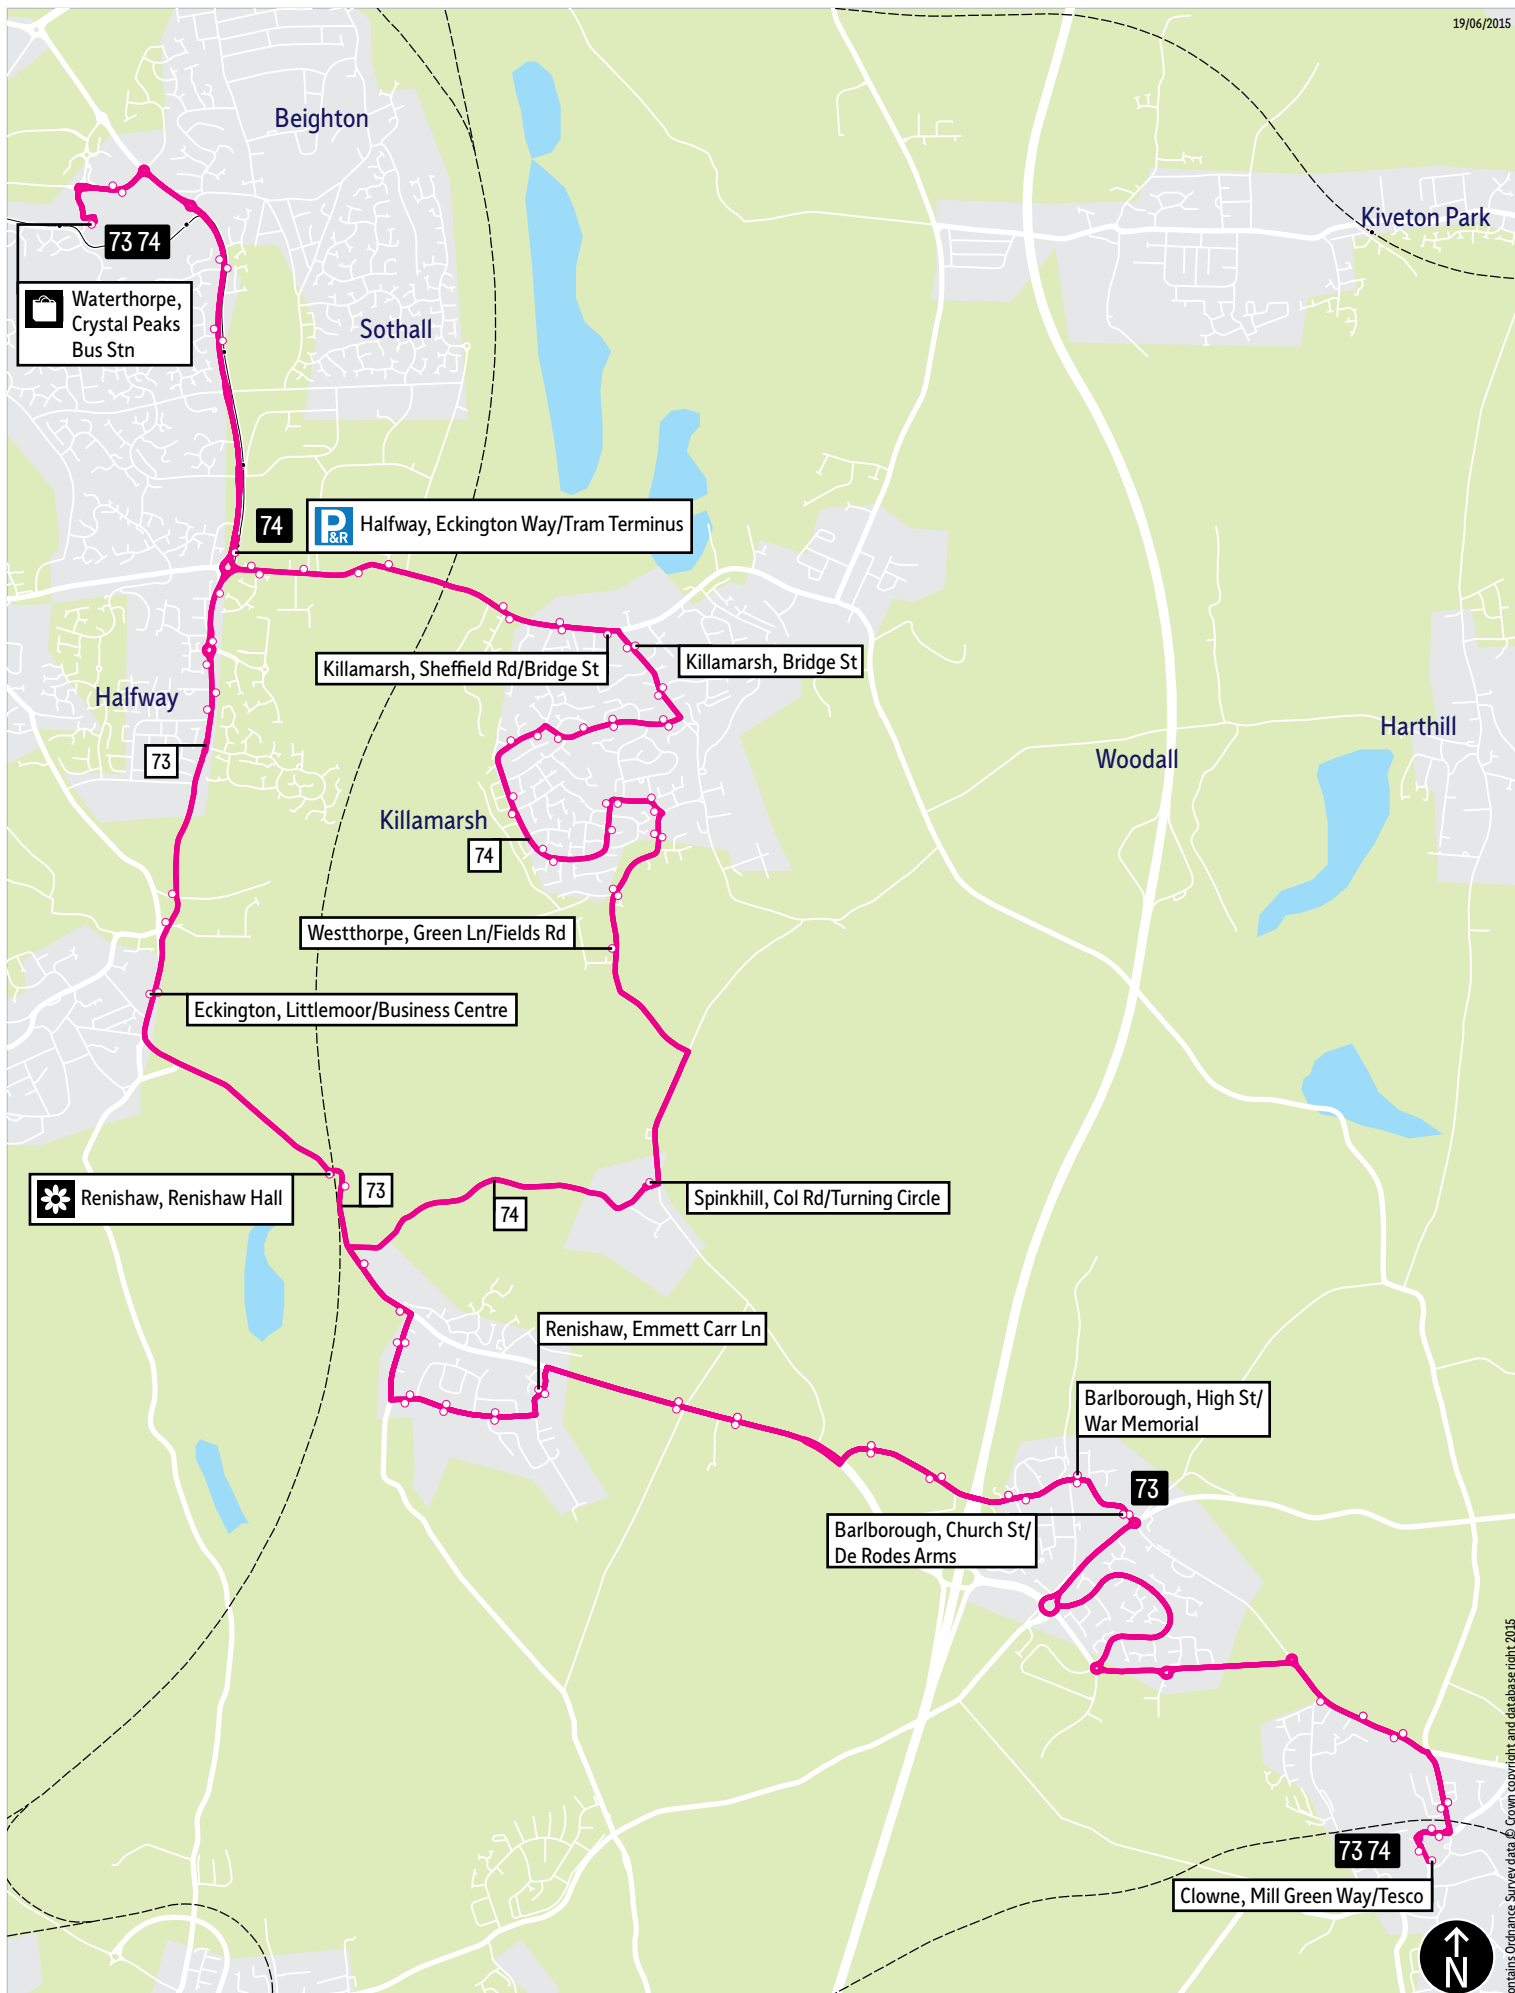

Bus route map for services 73 and 74

19/06/2015

- = Terminus point
- = Public transport
- = Shopping area
- = Bus route & stops
- = Rail line & station
- = Tram route & stop

Contains Ordnance Survey data © Crown copyright and database right 2015