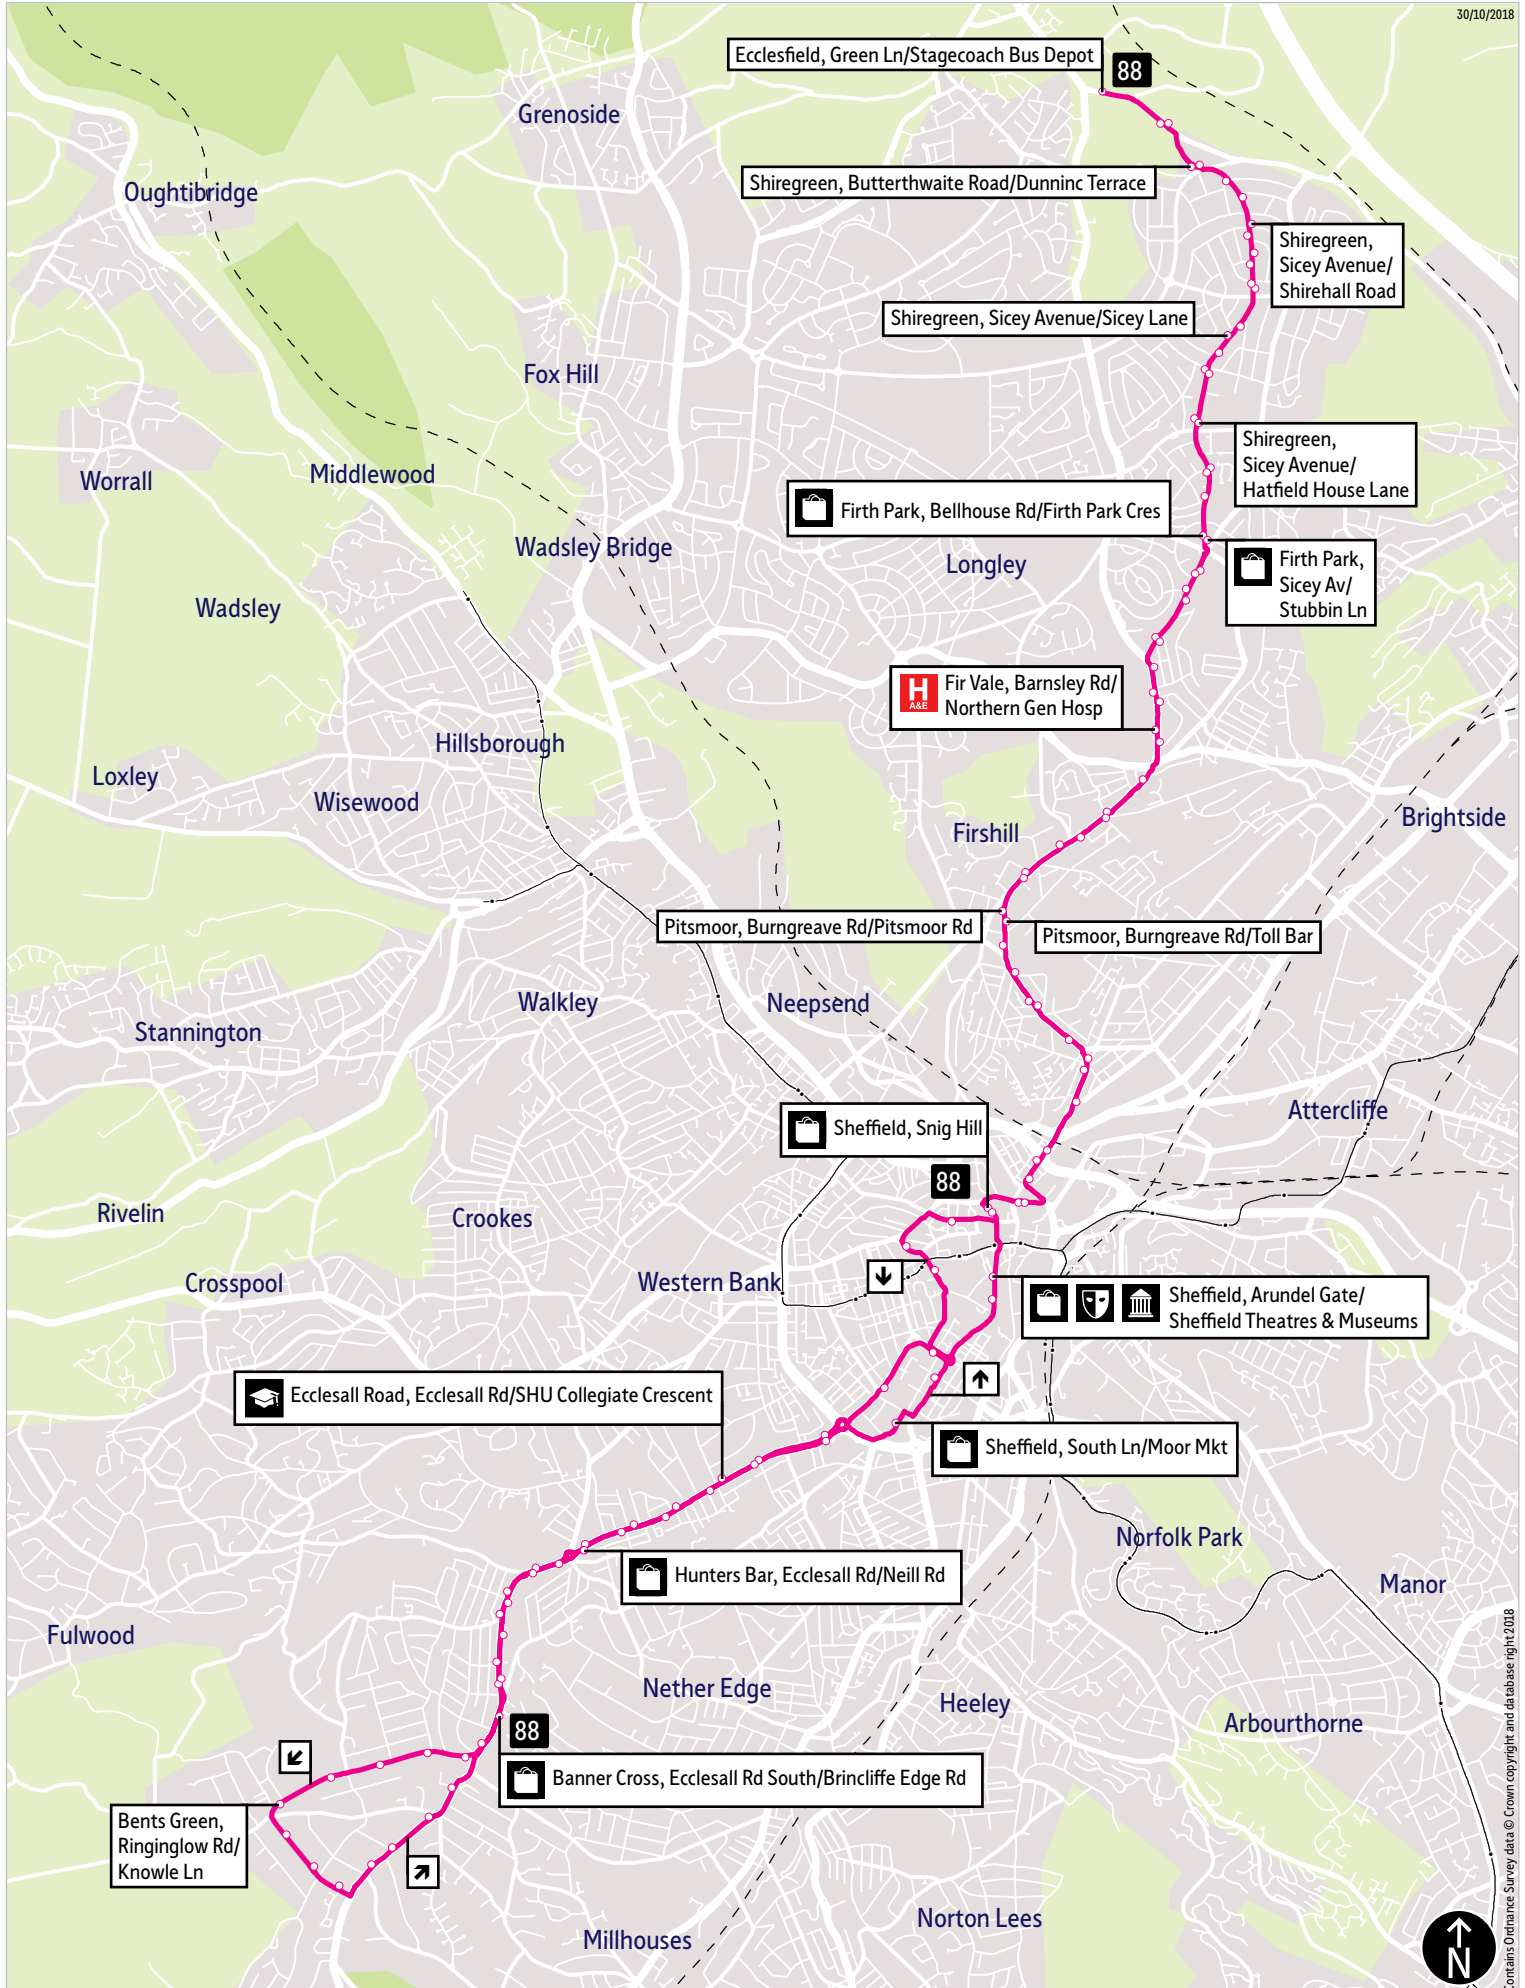

Bus route map for service 88

30/10/2018

■ = Terminus point
🚏 = Public transport
🛒 = Shopping area
🚗 = Bus route & stops
🚊 = Rail line & station
🚋 = Tram route & stop

Contains Ordnance Survey data © Crown copyright and database right 2018