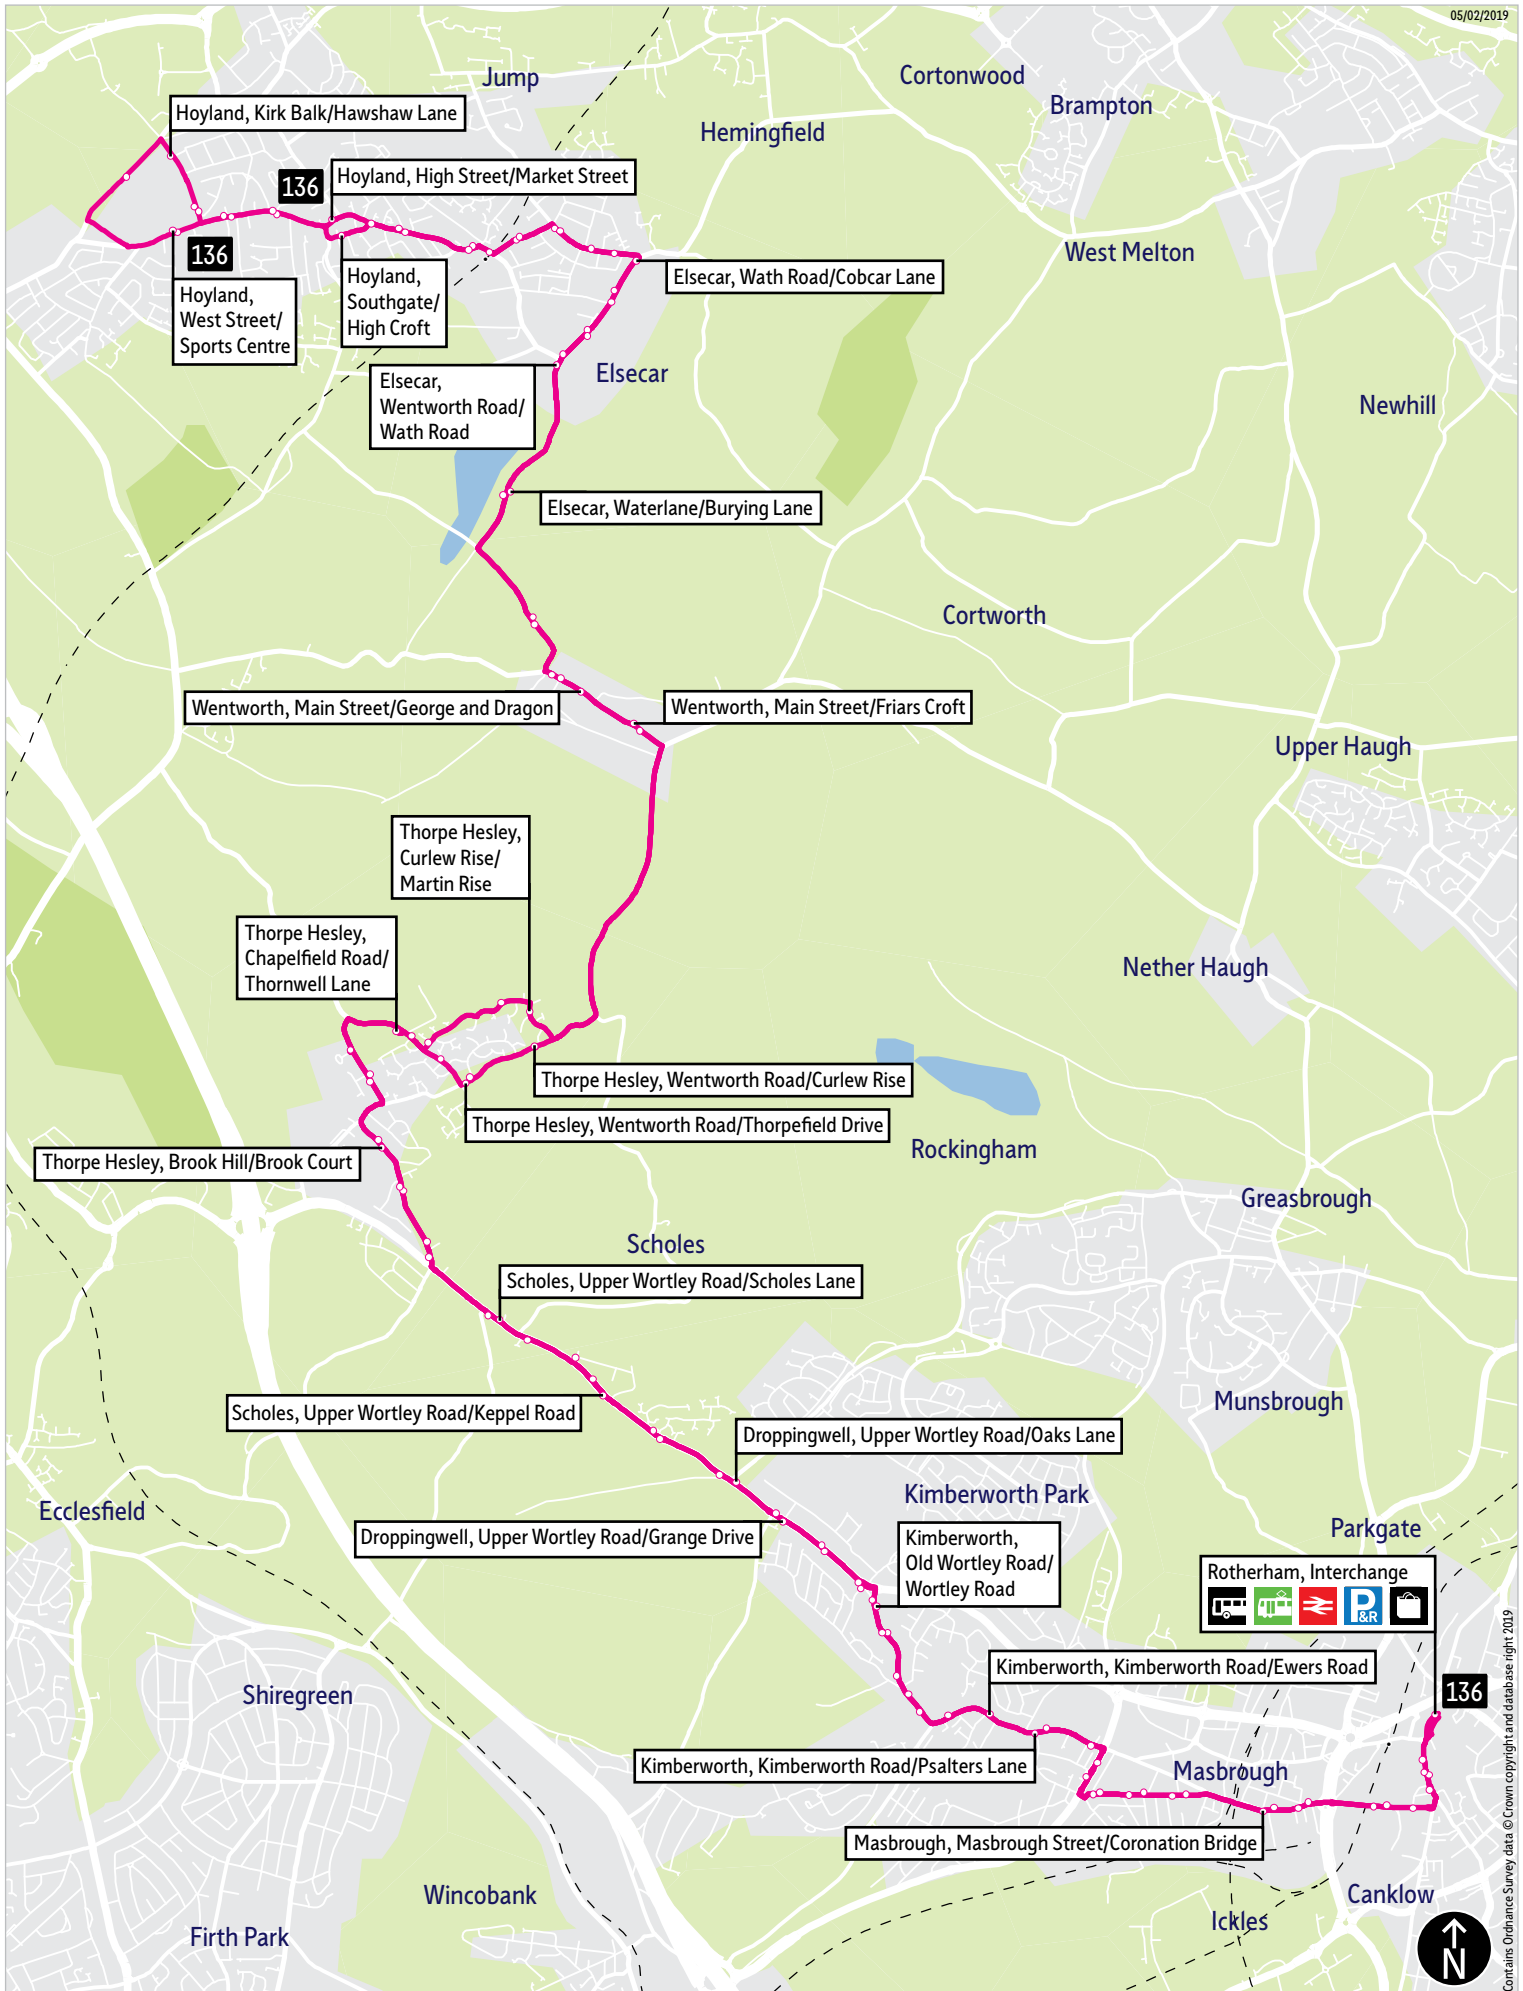

Bus route map for services 136

05/02/2019

This map is based upon Ordnance Survey material with the permission of Ordnance Survey on behalf of the Controller of Her Majesty's Stationery Office © Crown copyright. Unauthorised reproduction infringes Crown copyright and may lead to prosecution or civil proceedings. SYPTE 100030252 2019

- = Terminus point
- = Public transport
- = Shopping area
- = Bus route & stops
- = Rail line & station
- = Tram route & stop