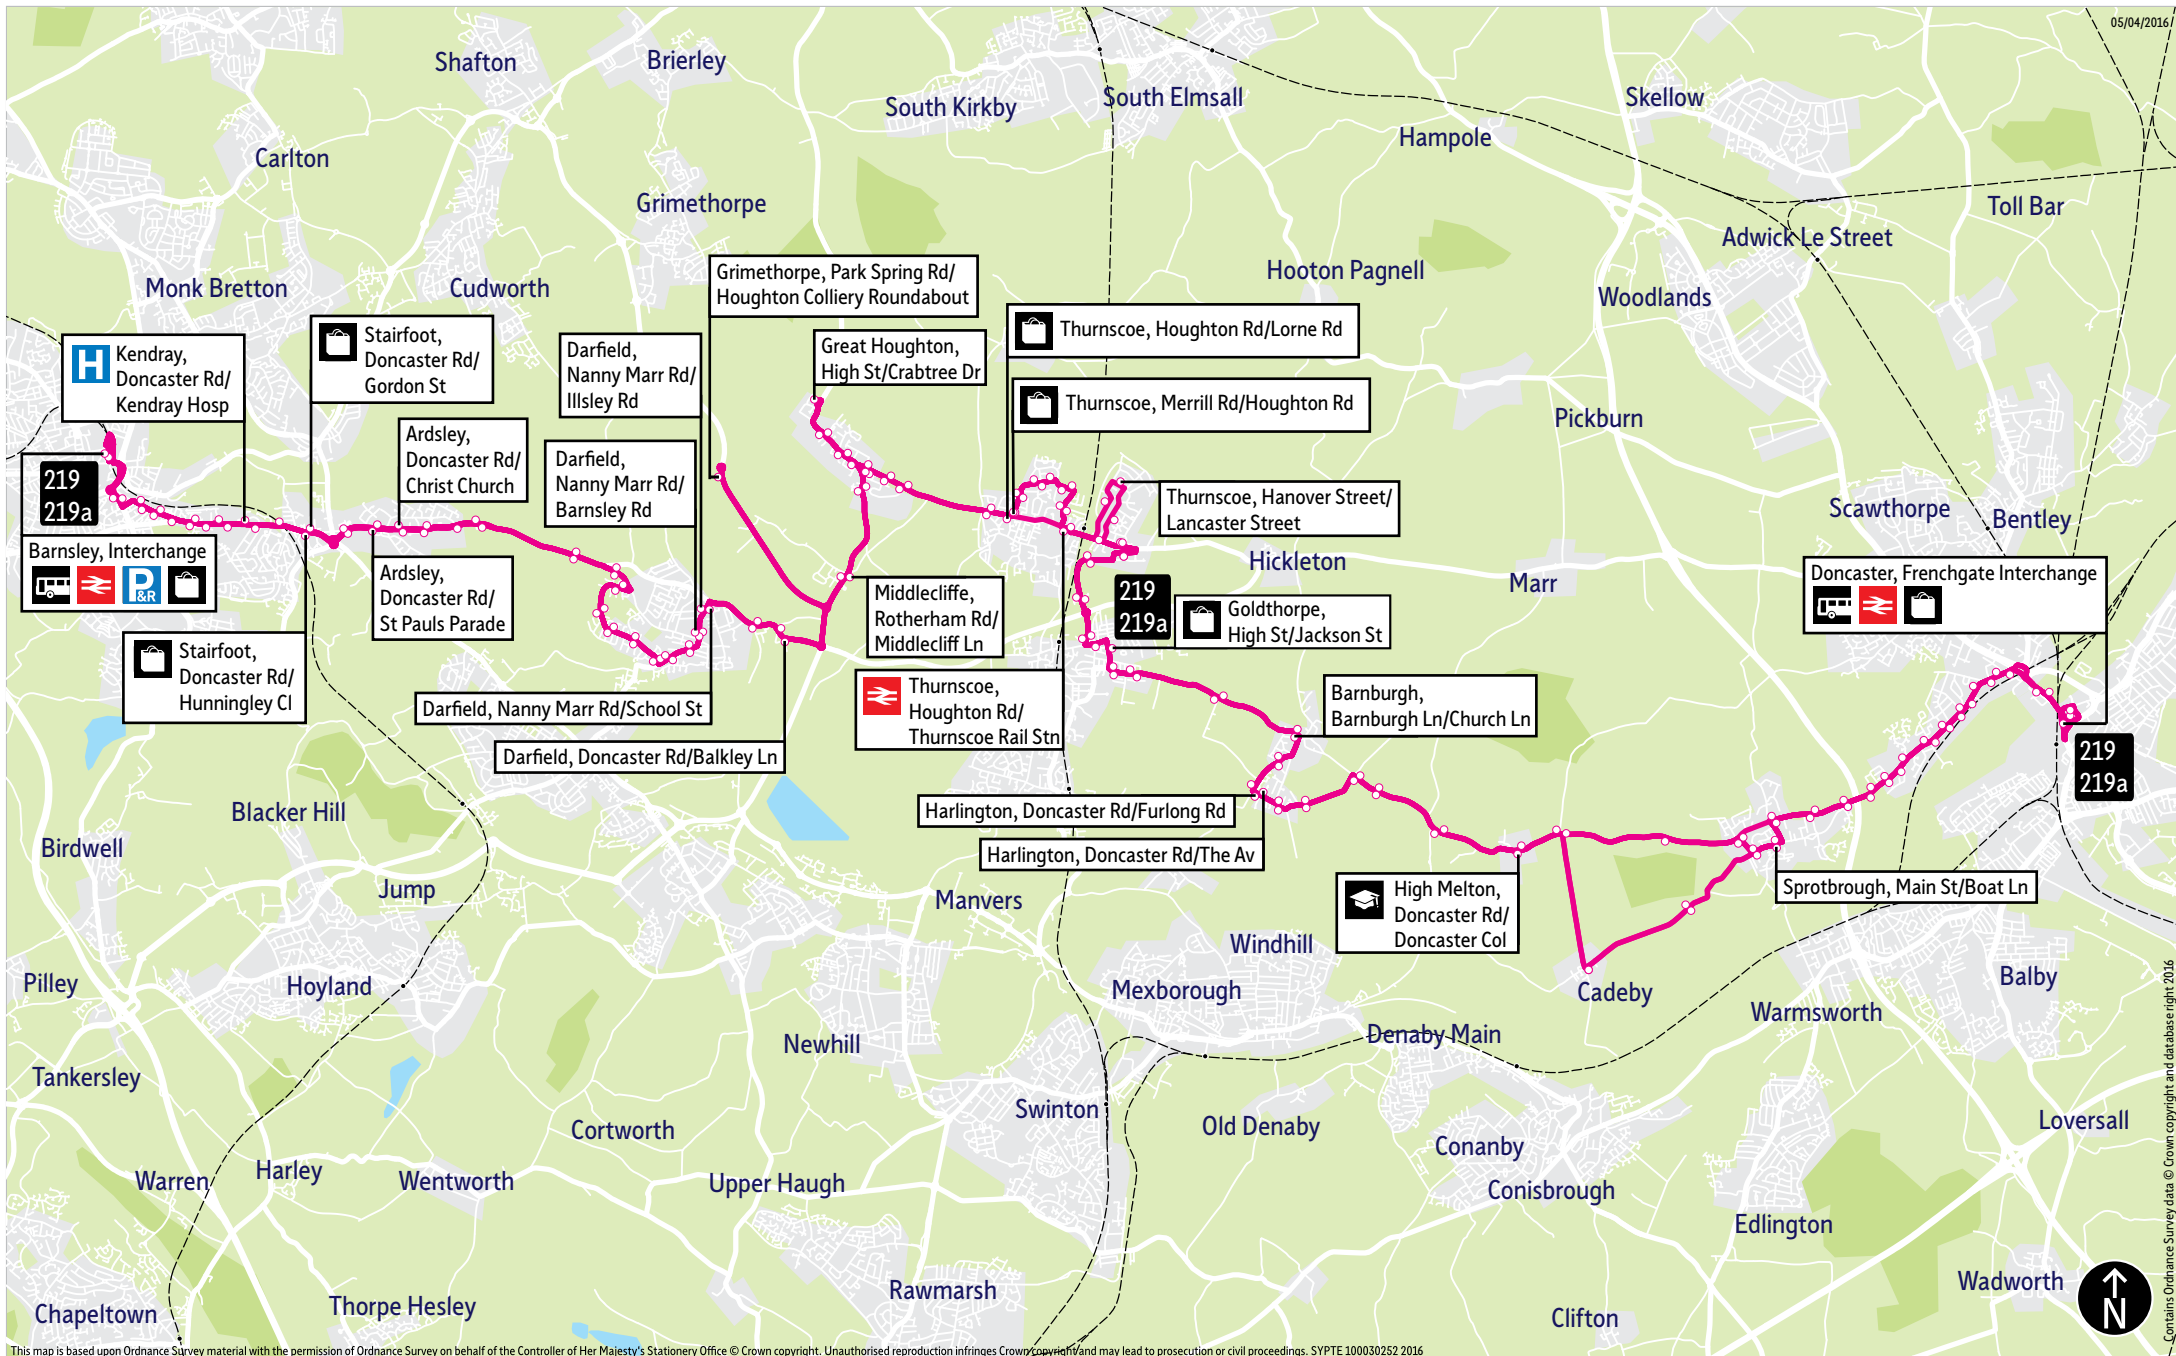

Bus route map for services 219 and 219a

- = Terminus point
- = Public transport
- = Shopping area
- = Bus route & stops
- = Rail line & station
- = Tram route & stop

Contains Ordnance Survey data © Crown copyright and database right 2016