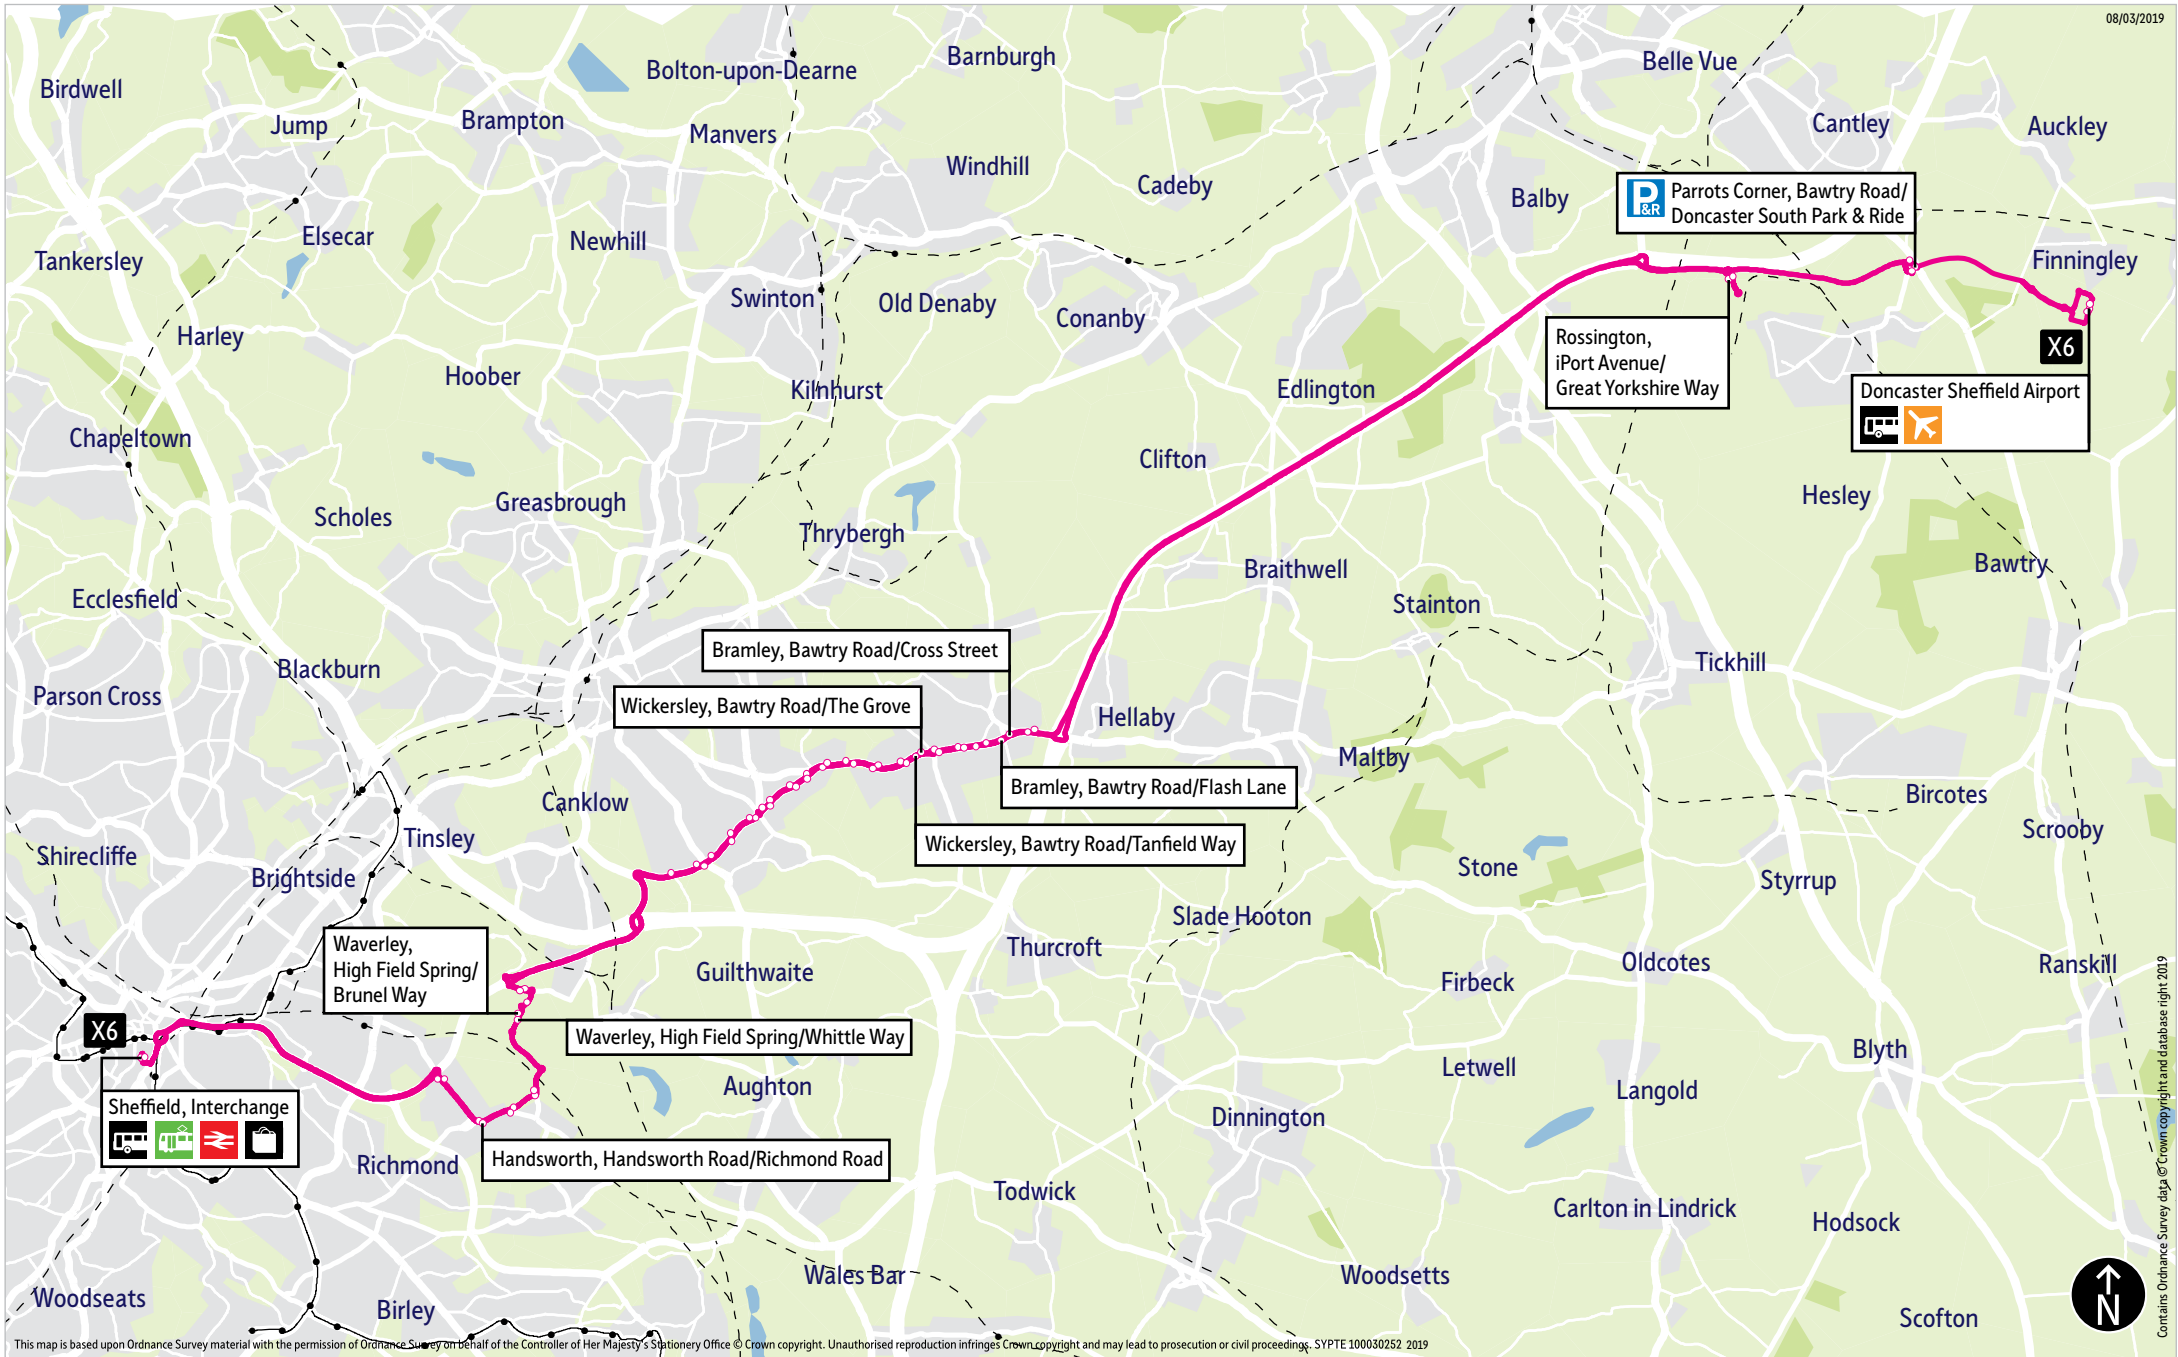

Bus route map for service X6

08/03/2019

= Terminus point
 = Public transport
 = Shopping area
 = Bus route & stops
 = Rail line & station
 = Tram route & stop