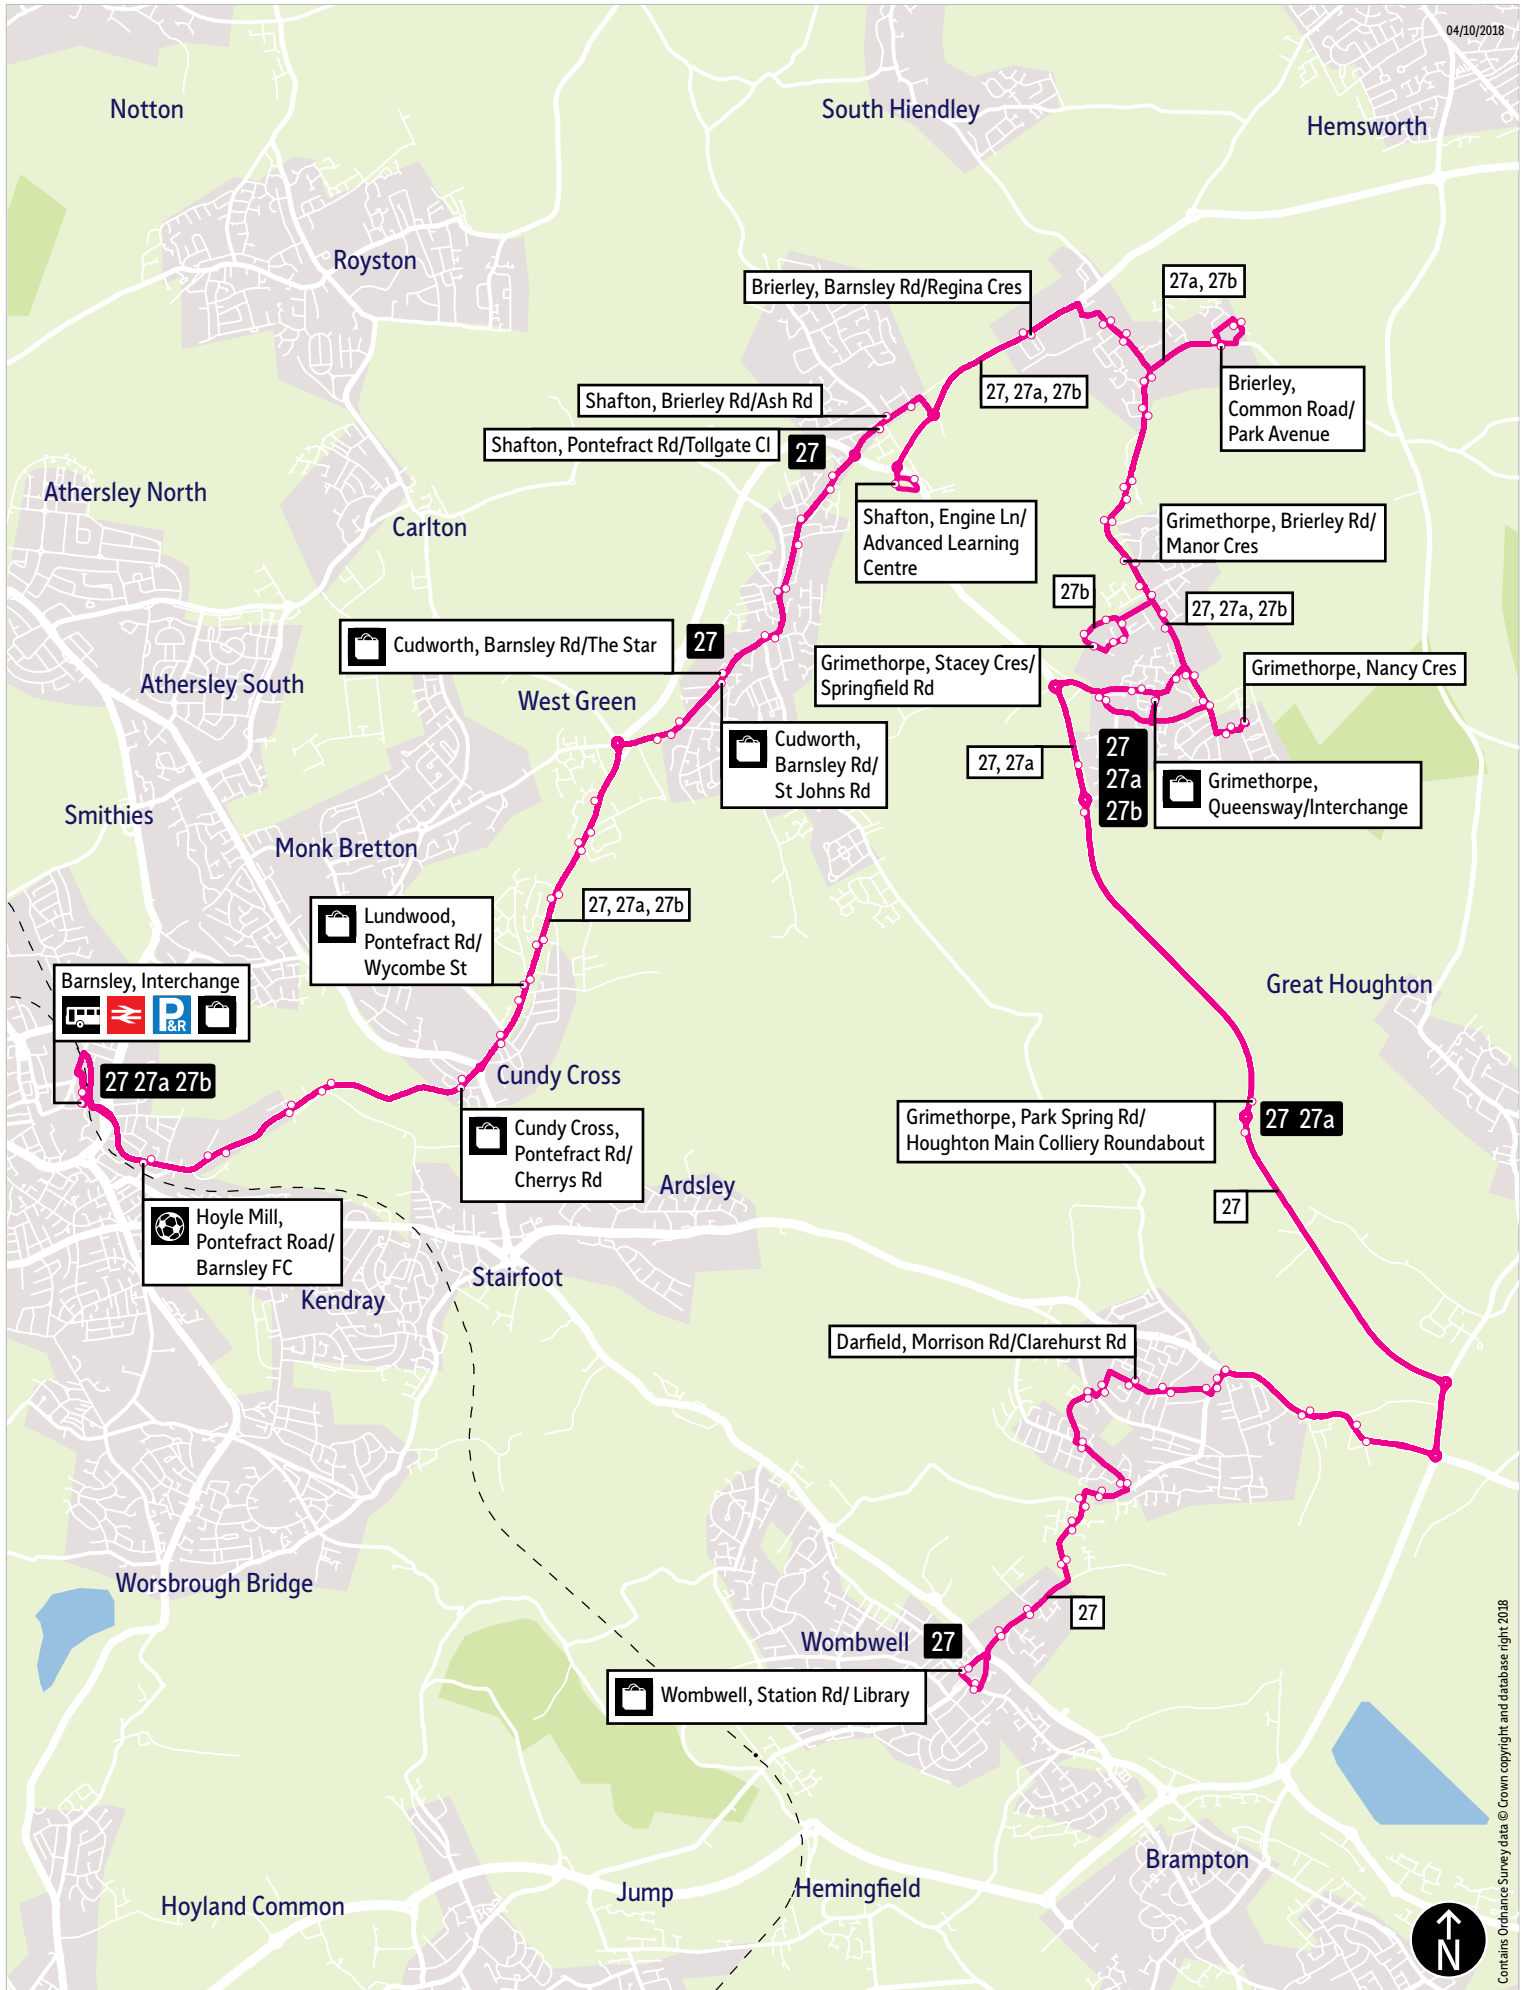

# Bus route map for service 27 27a 27b

04/10/2018

This map is based upon Ordnance Survey material with the permission of Ordnance Survey on behalf of the Controller of Her Majesty's Stationery Office © Crown copyright. Unauthorised reproduction infringes Crown copyright and may lead to prosecution or civil proceedings. SYPT1 100030252 2018

- = Terminus point
- = Public transport
- = Shopping area
- = Bus route & stops
- = Rail line & station
- = Tram route & stop

Contains Ordnance Survey data © Crown copyright and database right 2018

# Stopping points for service 27

**Barnsley, Interchange** ▶ **Hoyle Mill** ▶ Pontefract Road ▶ **Cundy Cross** ▶ **Lundwood** ▶ Pontefract Road ▶ **Cudworth** ▶ Barnsley Road ▶ Pontefract Road ▶ **Shafton** ▶ Brierley Road ▶ **Brierley** ▶ Barnsley Road ▶ Church Street ▶ Brierley Road ▶ **Grimethorpe** ▶ **Brierley** ▶ **Grimethorpe** ▶ St Lukes Road ▶ Queensway ▶ Acorn Way ▶ Park Spring Road ▶ **Darfield** ▶ Doncaster Road ▶ Nanny Marr Road ▶ Illsley Road ▶ Morrison Road ▶ Bly Road ▶ Roundwood Way ▶ Upperwood Road ▶ Snape Hill Road ▶ George Street ▶ **Low Valley** ▶ Stoneyford Road ▶ Station Road ▶ **Wombwell, Station Road**