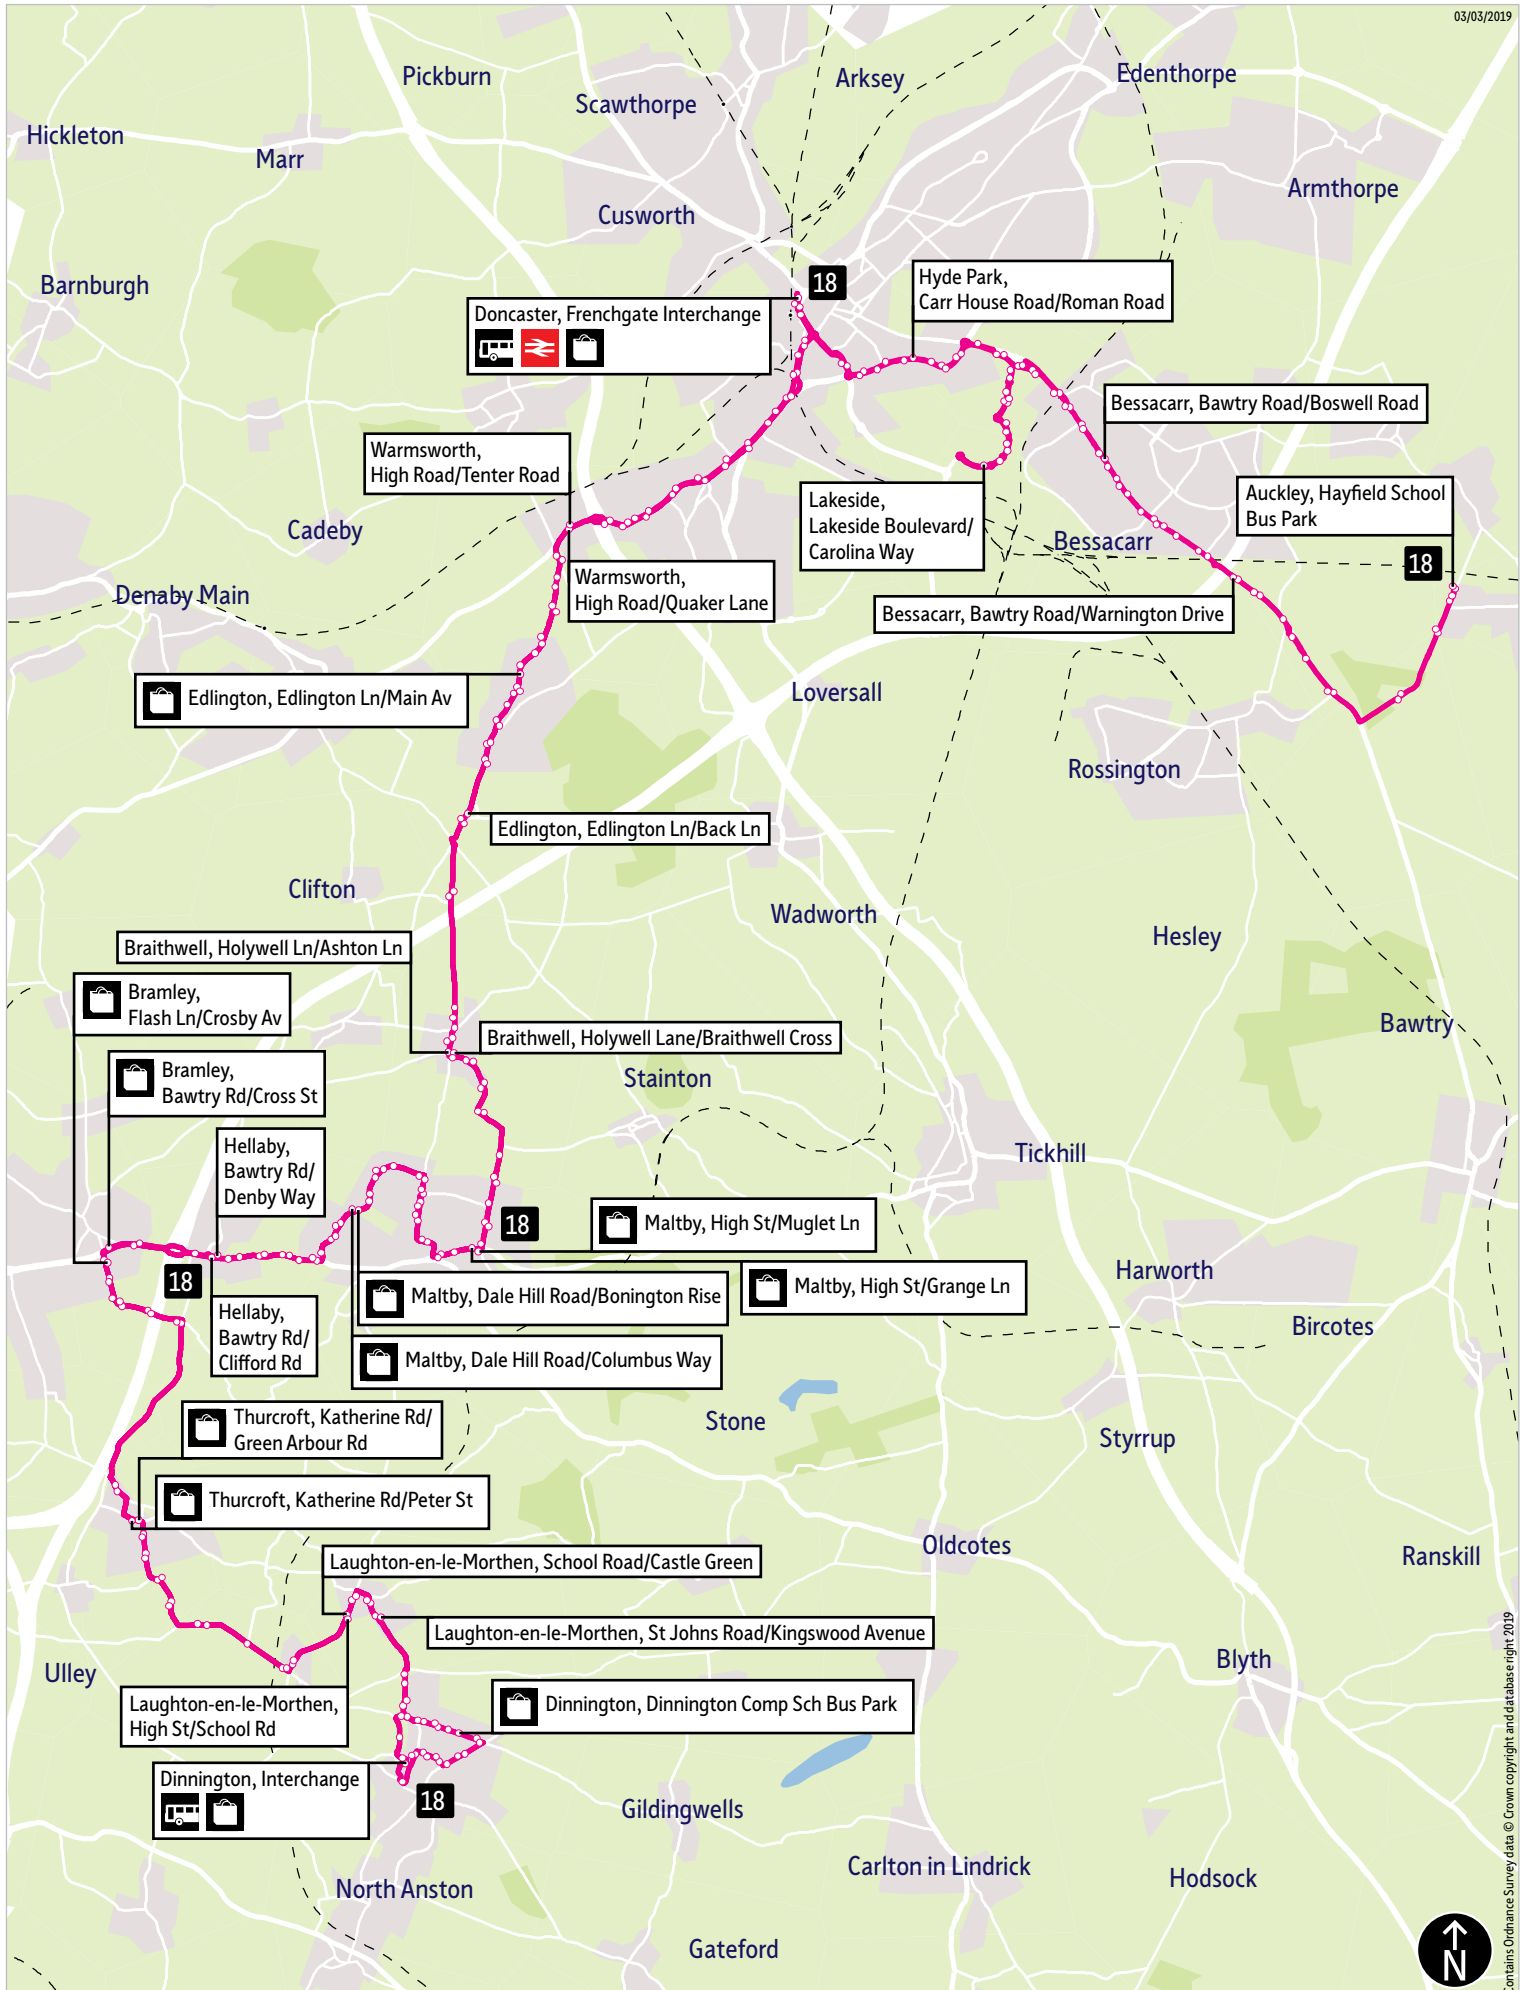

Bus route map for service 18

03/03/2019

This map is based upon Ordnance Survey material with the permission of Ordnance Survey on behalf of the Controller of Her Majesty's Stationery Office © Crown copyright. Unauthorised reproduction infringes Crown copyright and may lead to prosecution or civil proceedings. SYPTE 100030252 2019

- = Terminus point
- = Public transport
- = Shopping area
- = Bus route & stops
- = Rail line & station
- = Tram route & stop