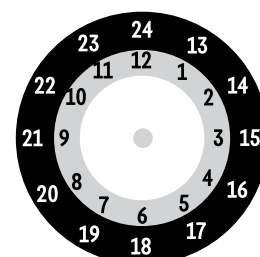

Stopping points for service PSS

Rotherham, Interchange ▶ St Anns Road ▶ Parkgate, Stadium Way

Parkgate, Stadium Way ▶ St Anns Road ▶ Rotherham, Interchange

PSS ▶ Monday to Friday

Rotherham Centre ▶ Parkgate

Rotherham, Interchange 0930 1000 1030 1100 1130 1200 1230 1300 1330

Parkgate, Stadium Way/Parkgate Shopping 0940 1010 1040 1110 1140 1210 1240 1310 1340

PSS ▶ Monday to Friday

Parkgate ▶ Rotherham Centre

Parkgate, Stadium Way/Parkgate Shopping 0945 1015 1045 1115 1145 1215 1245 1315 1345

Rotherham, Interchange 0955 1025 1055 1125 1155 1225 1255 1325 1355

PSS ▶ Saturday

Rotherham Centre ▶ Parkgate

Rotherham, Interchange 0930 1000 1030 1100 1130 1200 1230 1300 1330

Parkgate, Stadium Way/Parkgate Shopping 0940 1010 1040 1110 1140 1210 1240 1310 1340

PSS ▶ Saturday

Parkgate ▶ Rotherham Centre

Parkgate, Stadium Way/Parkgate Shopping 0945 1015 1045 1115 1145 1215 1245 1315 1345

Rotherham, Interchange 0955 1025 1055 1125 1155 1225 1255 1325 1355

No Service Sunday

The information shown is correct at the time of production and is subject to change.

24 hour clock

24 hour clock

Throughout South Yorkshire our timetables use the 24 hour clock to avoid confusion between am and pm times.

For example:

9.00am is shown as 0900

2.15pm is shown as 1415

10.25pm is shown as 2225

24 hour times

12 hour times