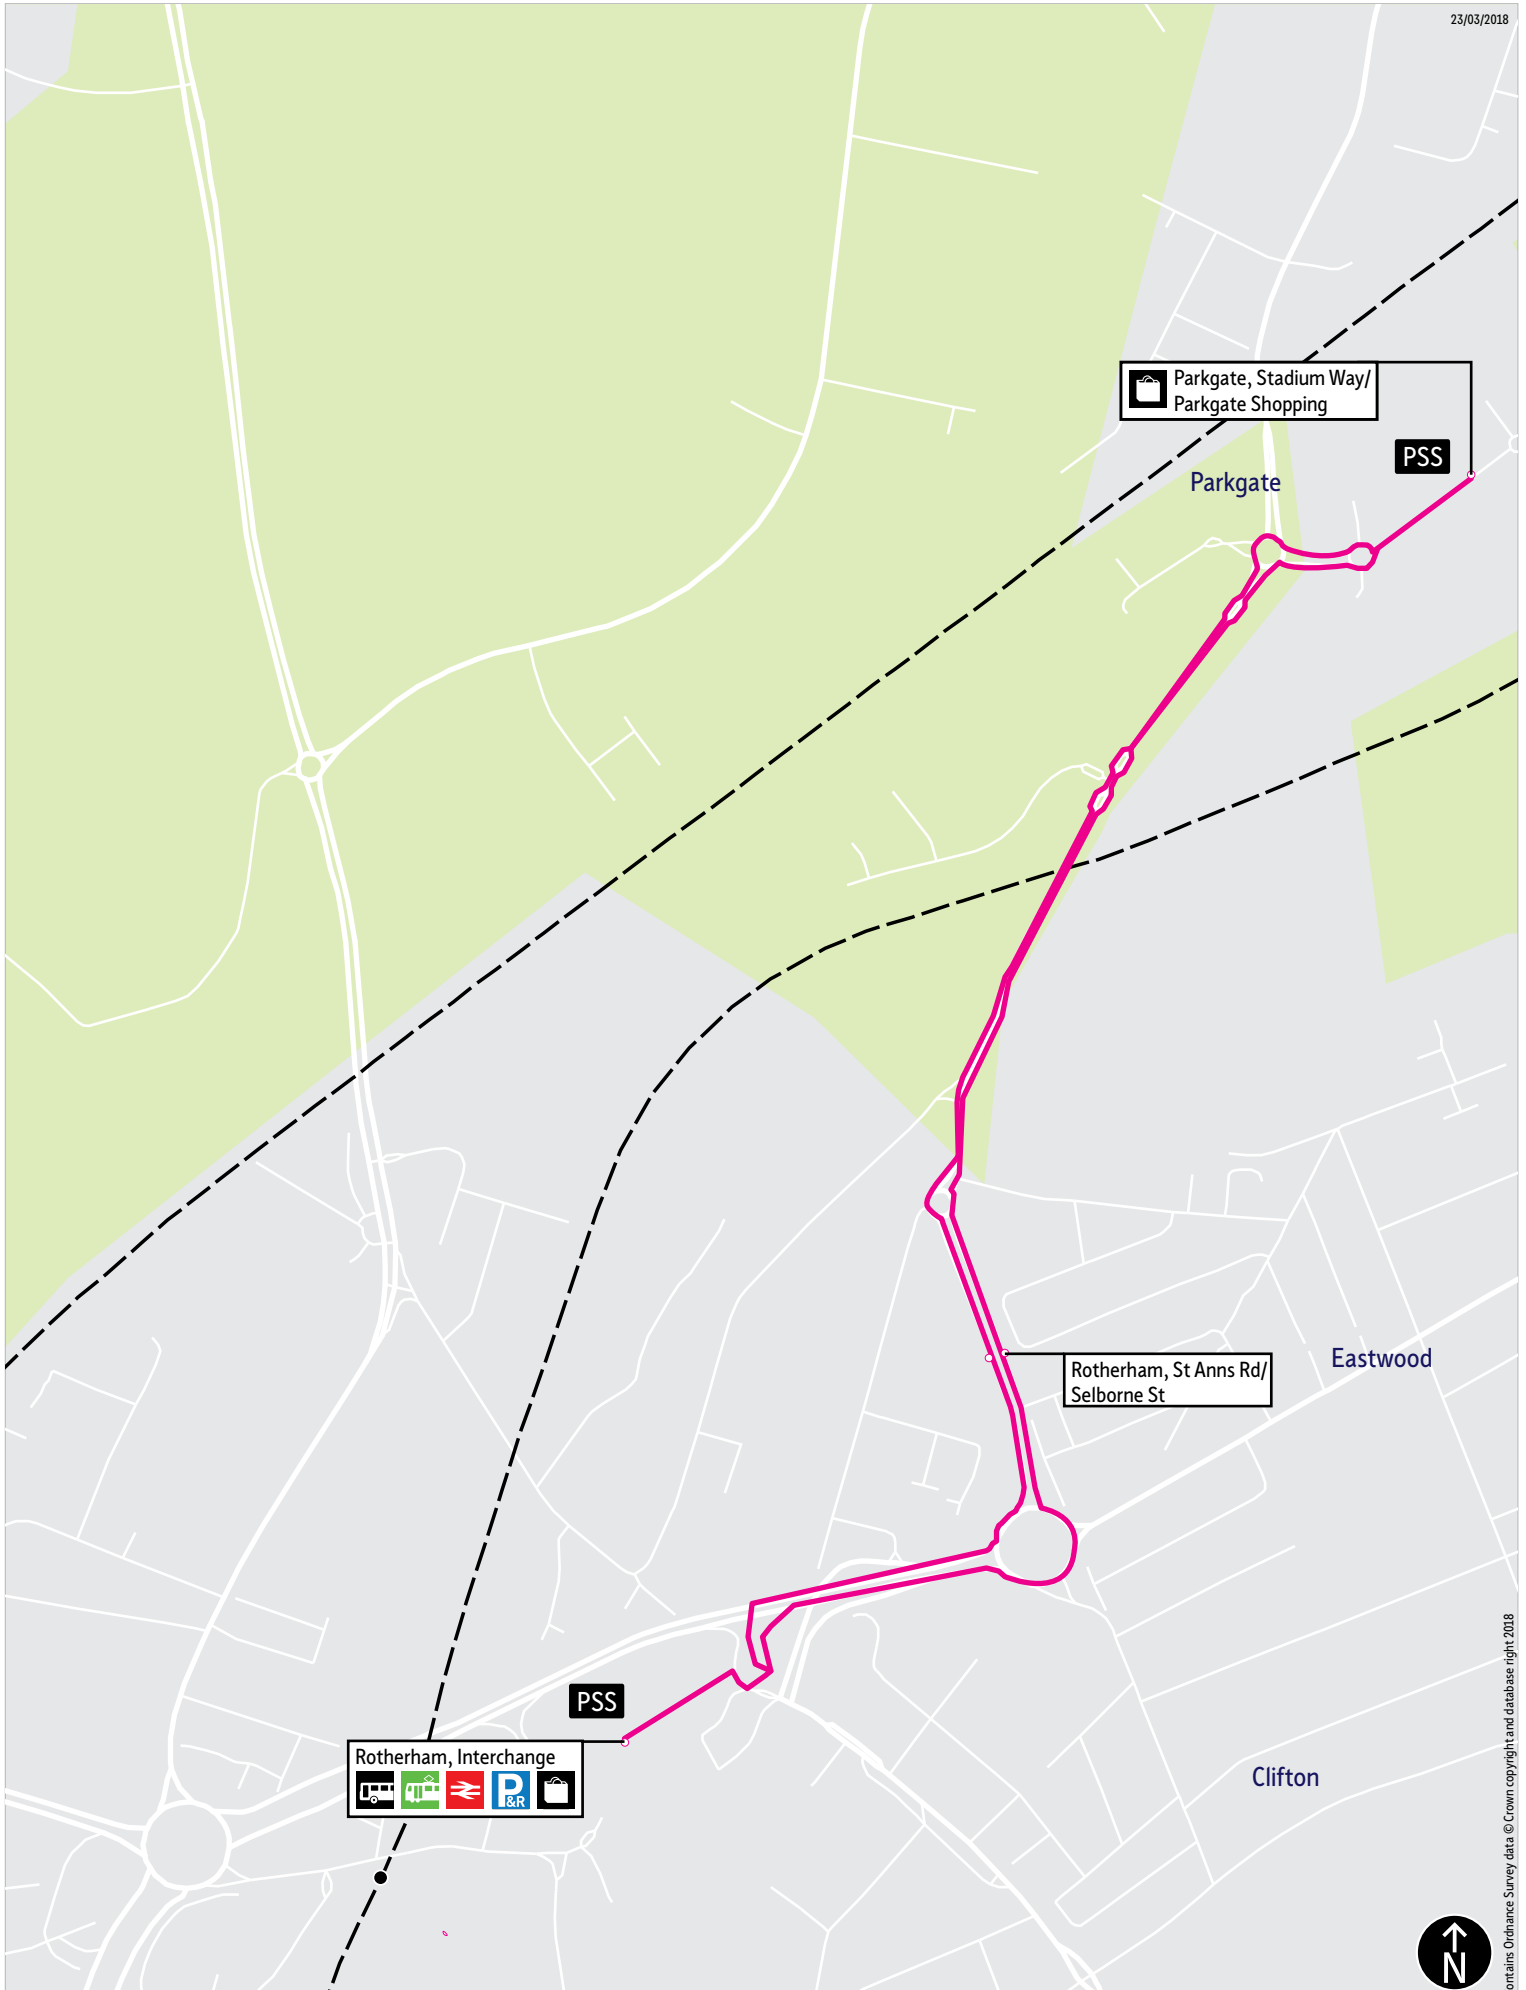

Bus route map for service PSS

23/03/2018

This map is based upon Ordnance Survey material with the permission of Ordnance Survey on behalf of the Controller of Her Majesty's Stationery Office © Crown copyright. Unauthorised reproduction infringes Crown copyright and may lead to prosecution or civil proceedings. SYPT100030252 2018

■ = Terminus point
🚌 🚏 🚉 🅇 🅇 🅇 🅇 🅇 = Public transport
🛍️ = Shopping area
🚚 = Bus route & stops
- - - - = Rail line & station
· · · · = Tram route & stop