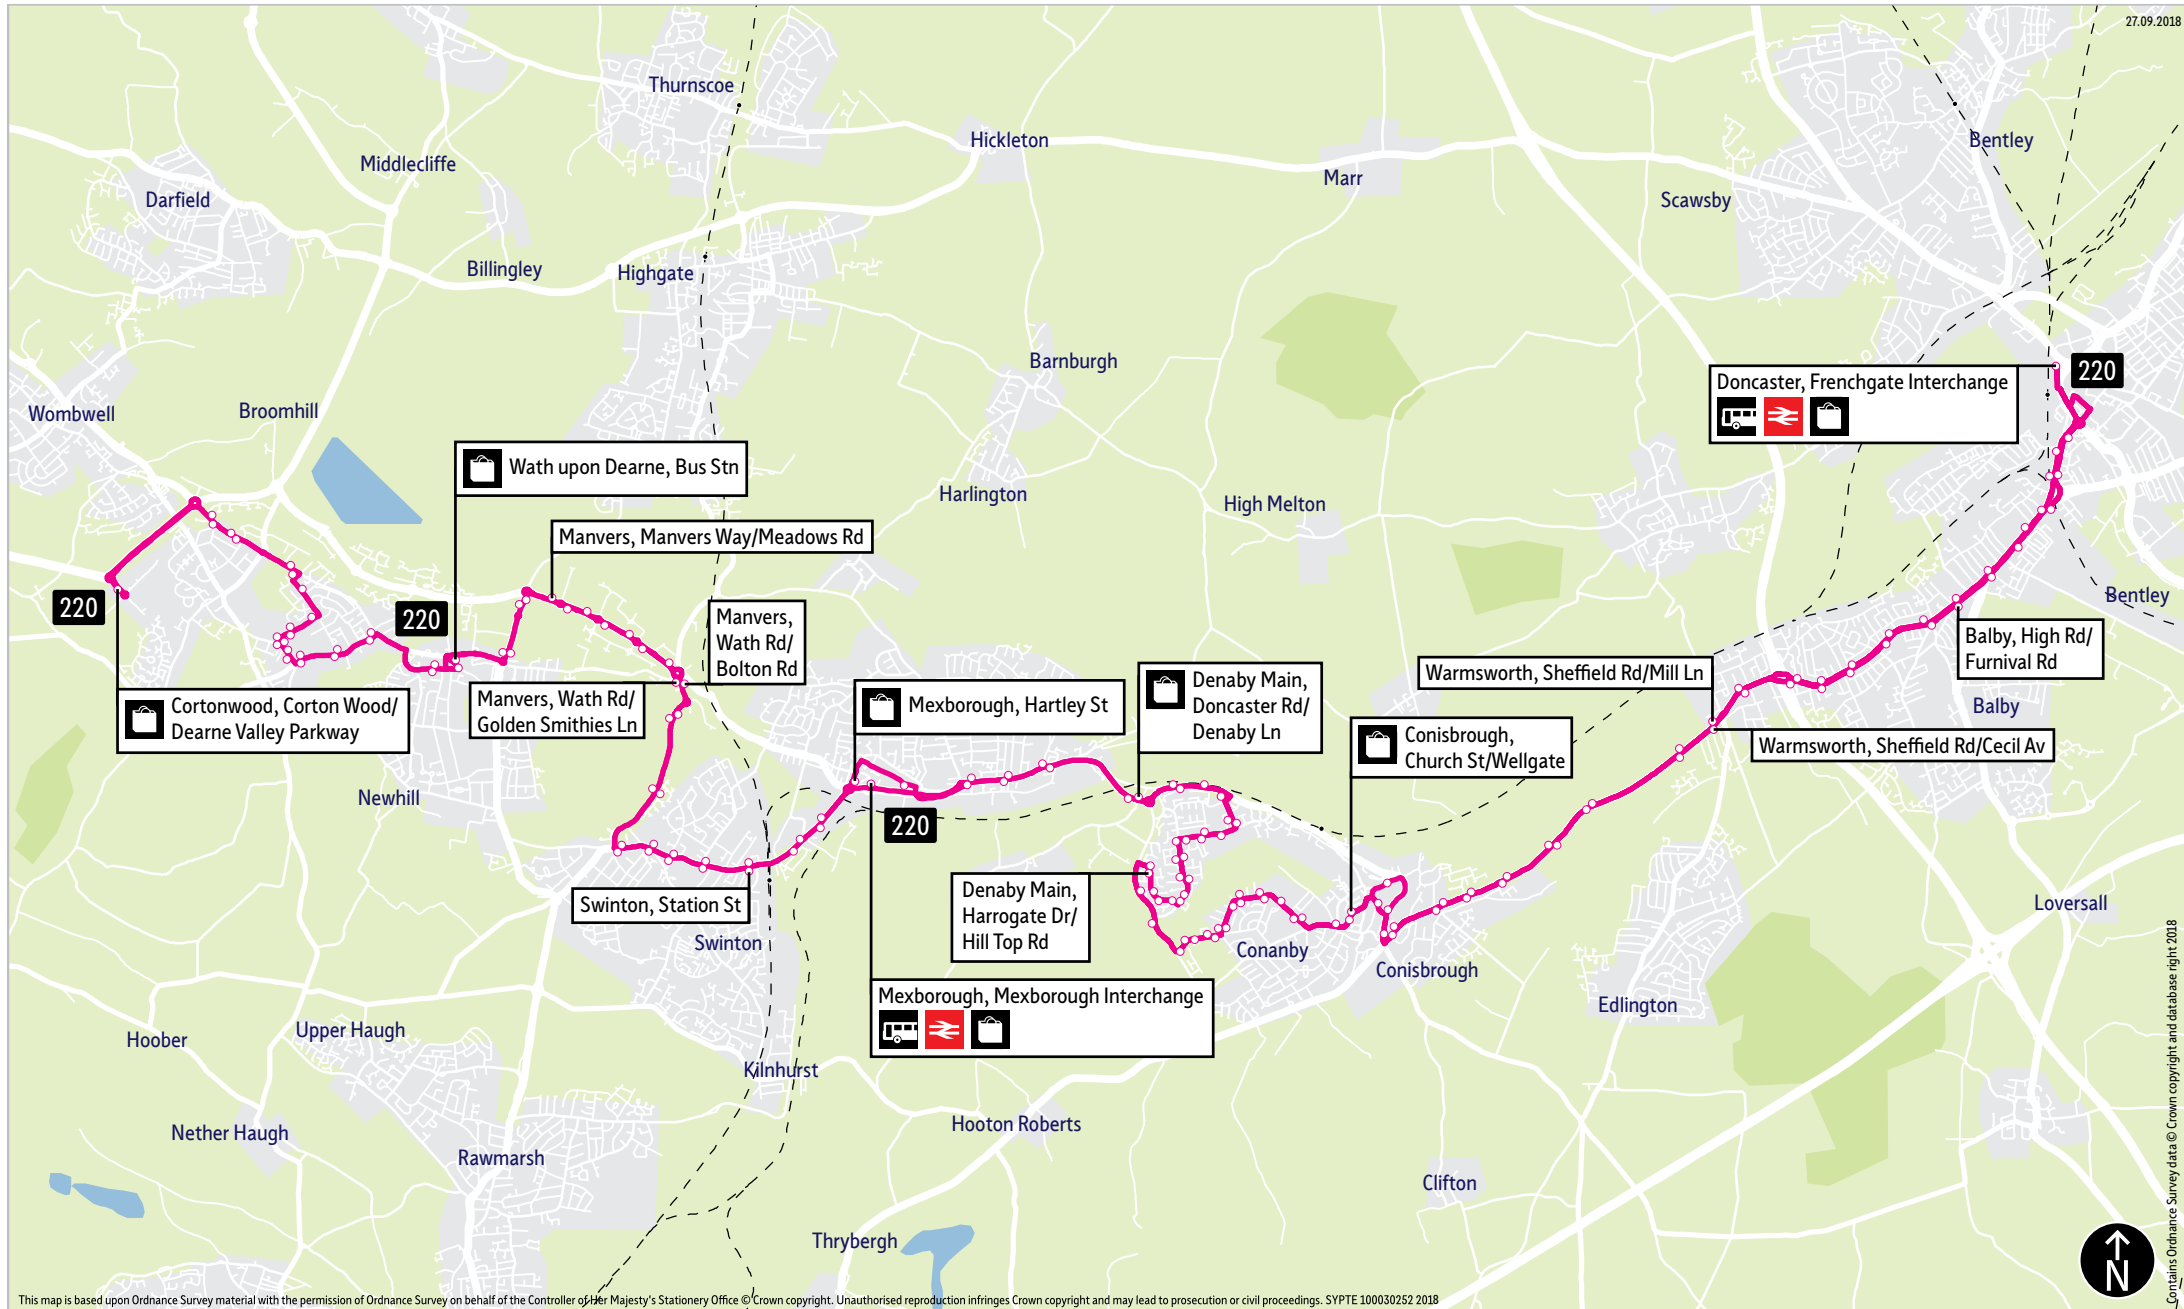

Bus route map for service 220

= Terminus point
 = Public transport
 = Shopping area
 = Bus route & stops
 = Rail line & station
 = Tram route & stop