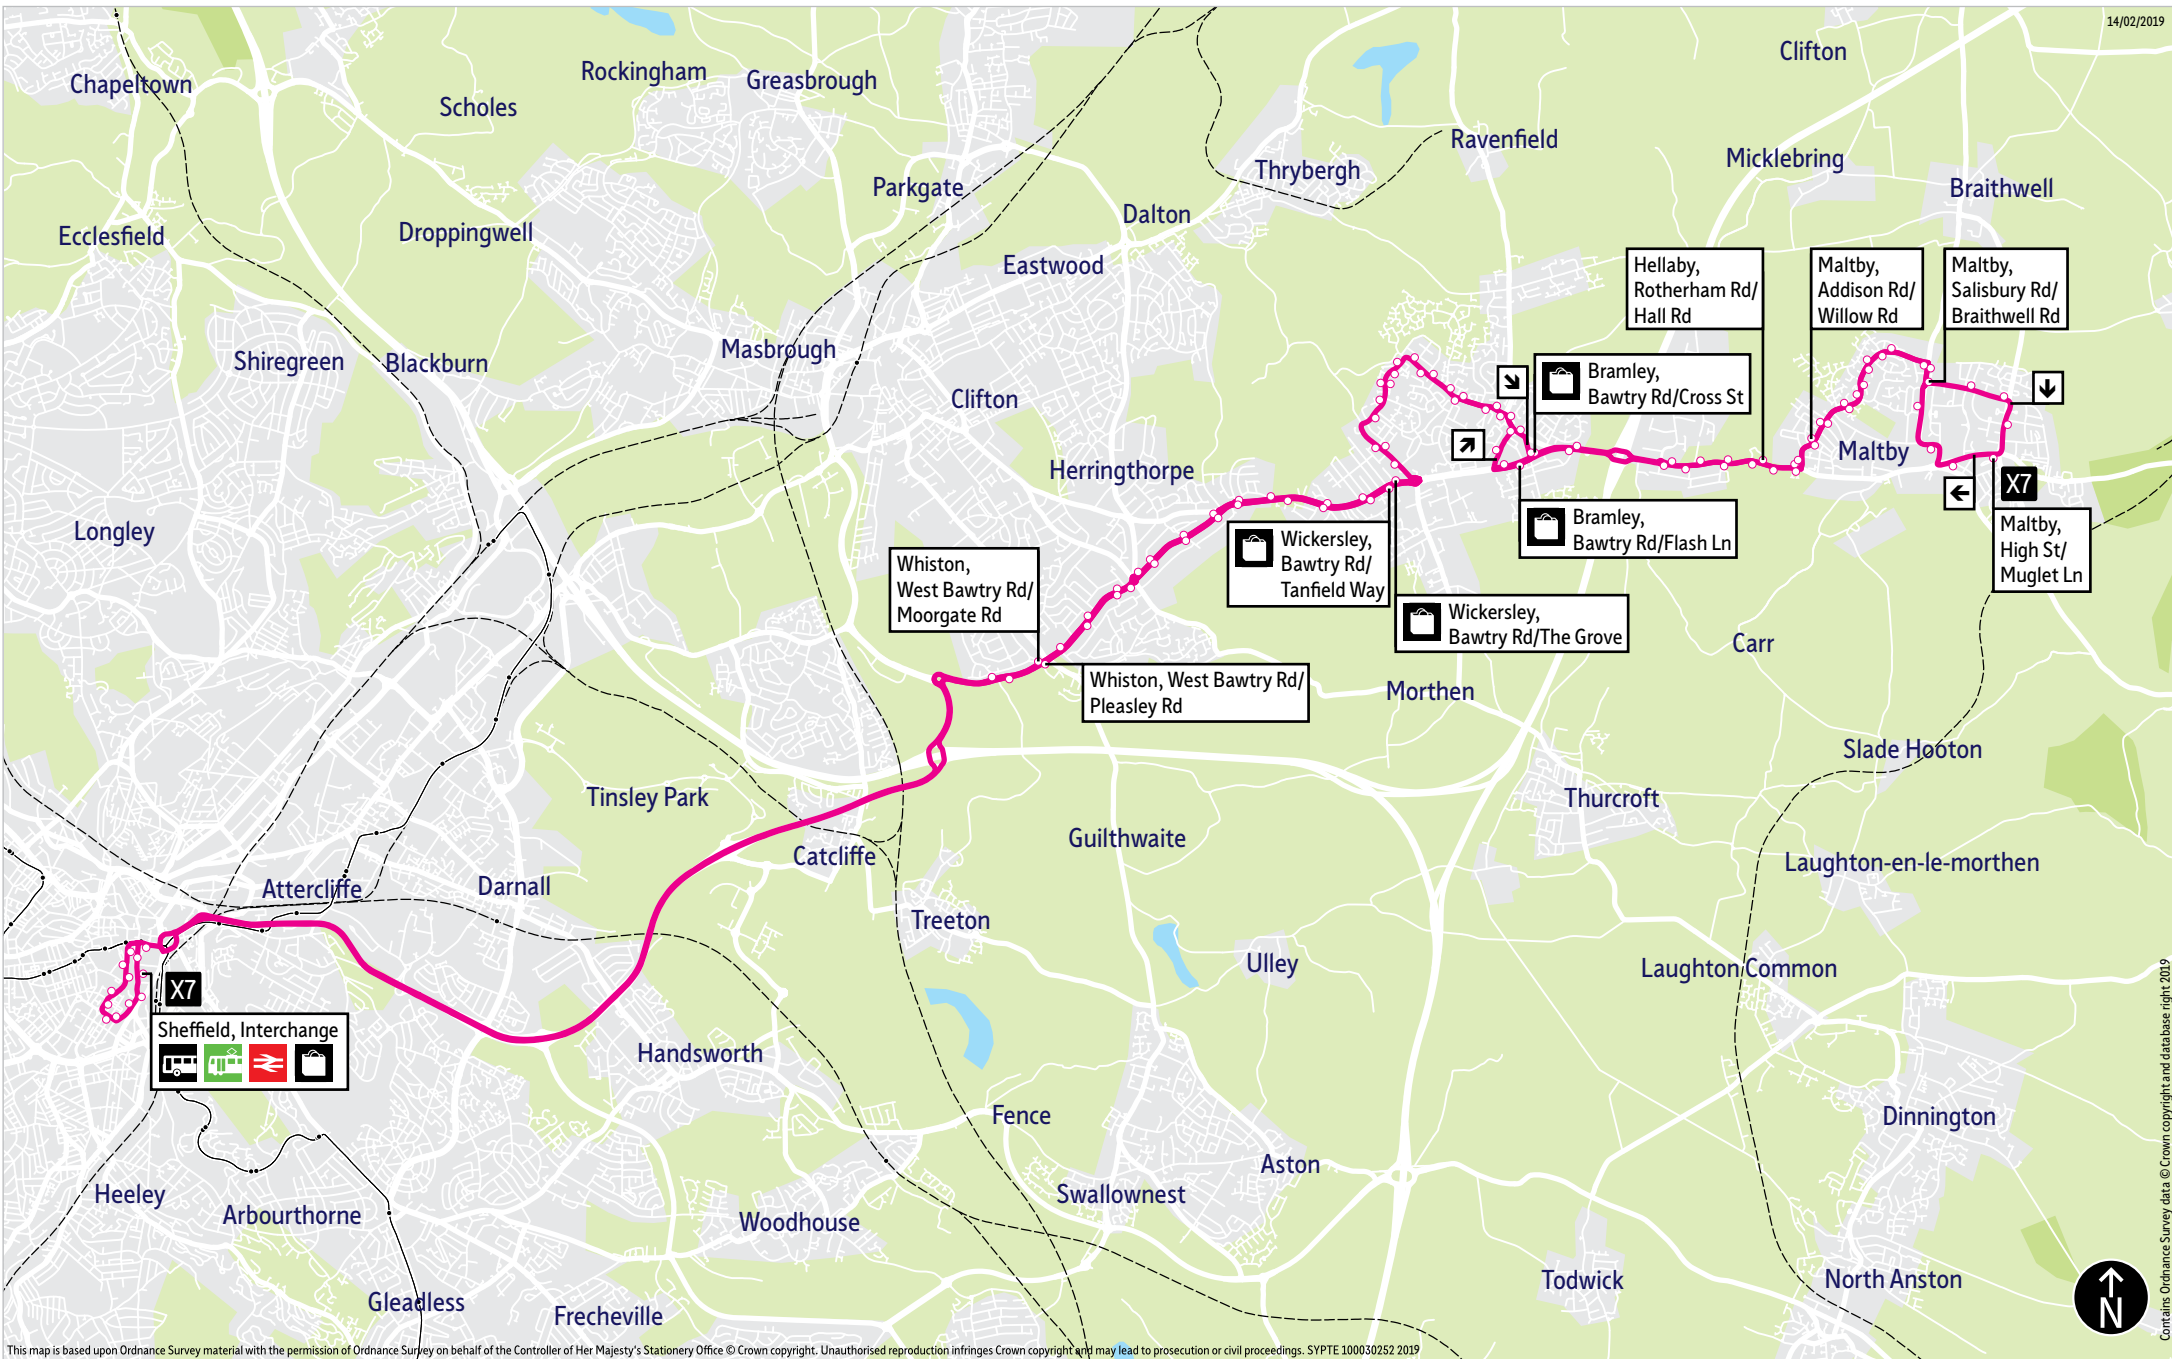

Bus service(s)

X7

Valid from: 01 September 2019

Areas served

Sheffield
Whiston
Brecks
Listerdale
Wickersley
Flanderwell
Sunnyside
Bramley
Hellaby
Maltby

Places on the route

   Sheffield Interchange

What's changed

Bus route map for service X7

14/02/2019

This map is based upon Ordnance Survey material with the permission of Ordnance Survey on behalf of the Controller of Her Majesty's Stationery Office © Crown copyright. Unauthorised reproduction infringes Crown copyright and may lead to prosecution or civil proceedings. SYPTE100030252 2019

-  = Terminus point
-  = Public transport
-  = Shopping area
-  = Bus route & stops
-  = Rail line & station
-  = Tram route & stop

Contains Ordnance Survey data © Crown copyright and database right 2019

Stopping points for service X7

Sheffield, Interchange ▶ Arundel Gate ▶ **Whiston** ▶ West Bawtry Road ▶ East Bawtry Road ▶ **Brecks** ▶ Bawtry Road ▶ **Listerdale** ▶ **Wickersley** ▶ Northfield Lane ▶ **Flanderwell** ▶ Fleming Way ▶ **Sunnyside** ▶ Flanderwell Lane ▶ **Bramley** ▶ Main Street ▶ Cross Street ▶ Bawtry Road ▶ **Hellaby** ▶ Rotherham Road ▶ Addison Road ▶ Dale Hill Road ▶ Braithwell Road ▶ Salisbury Road ▶ Grange Lane ▶ **Maltby, High Street**