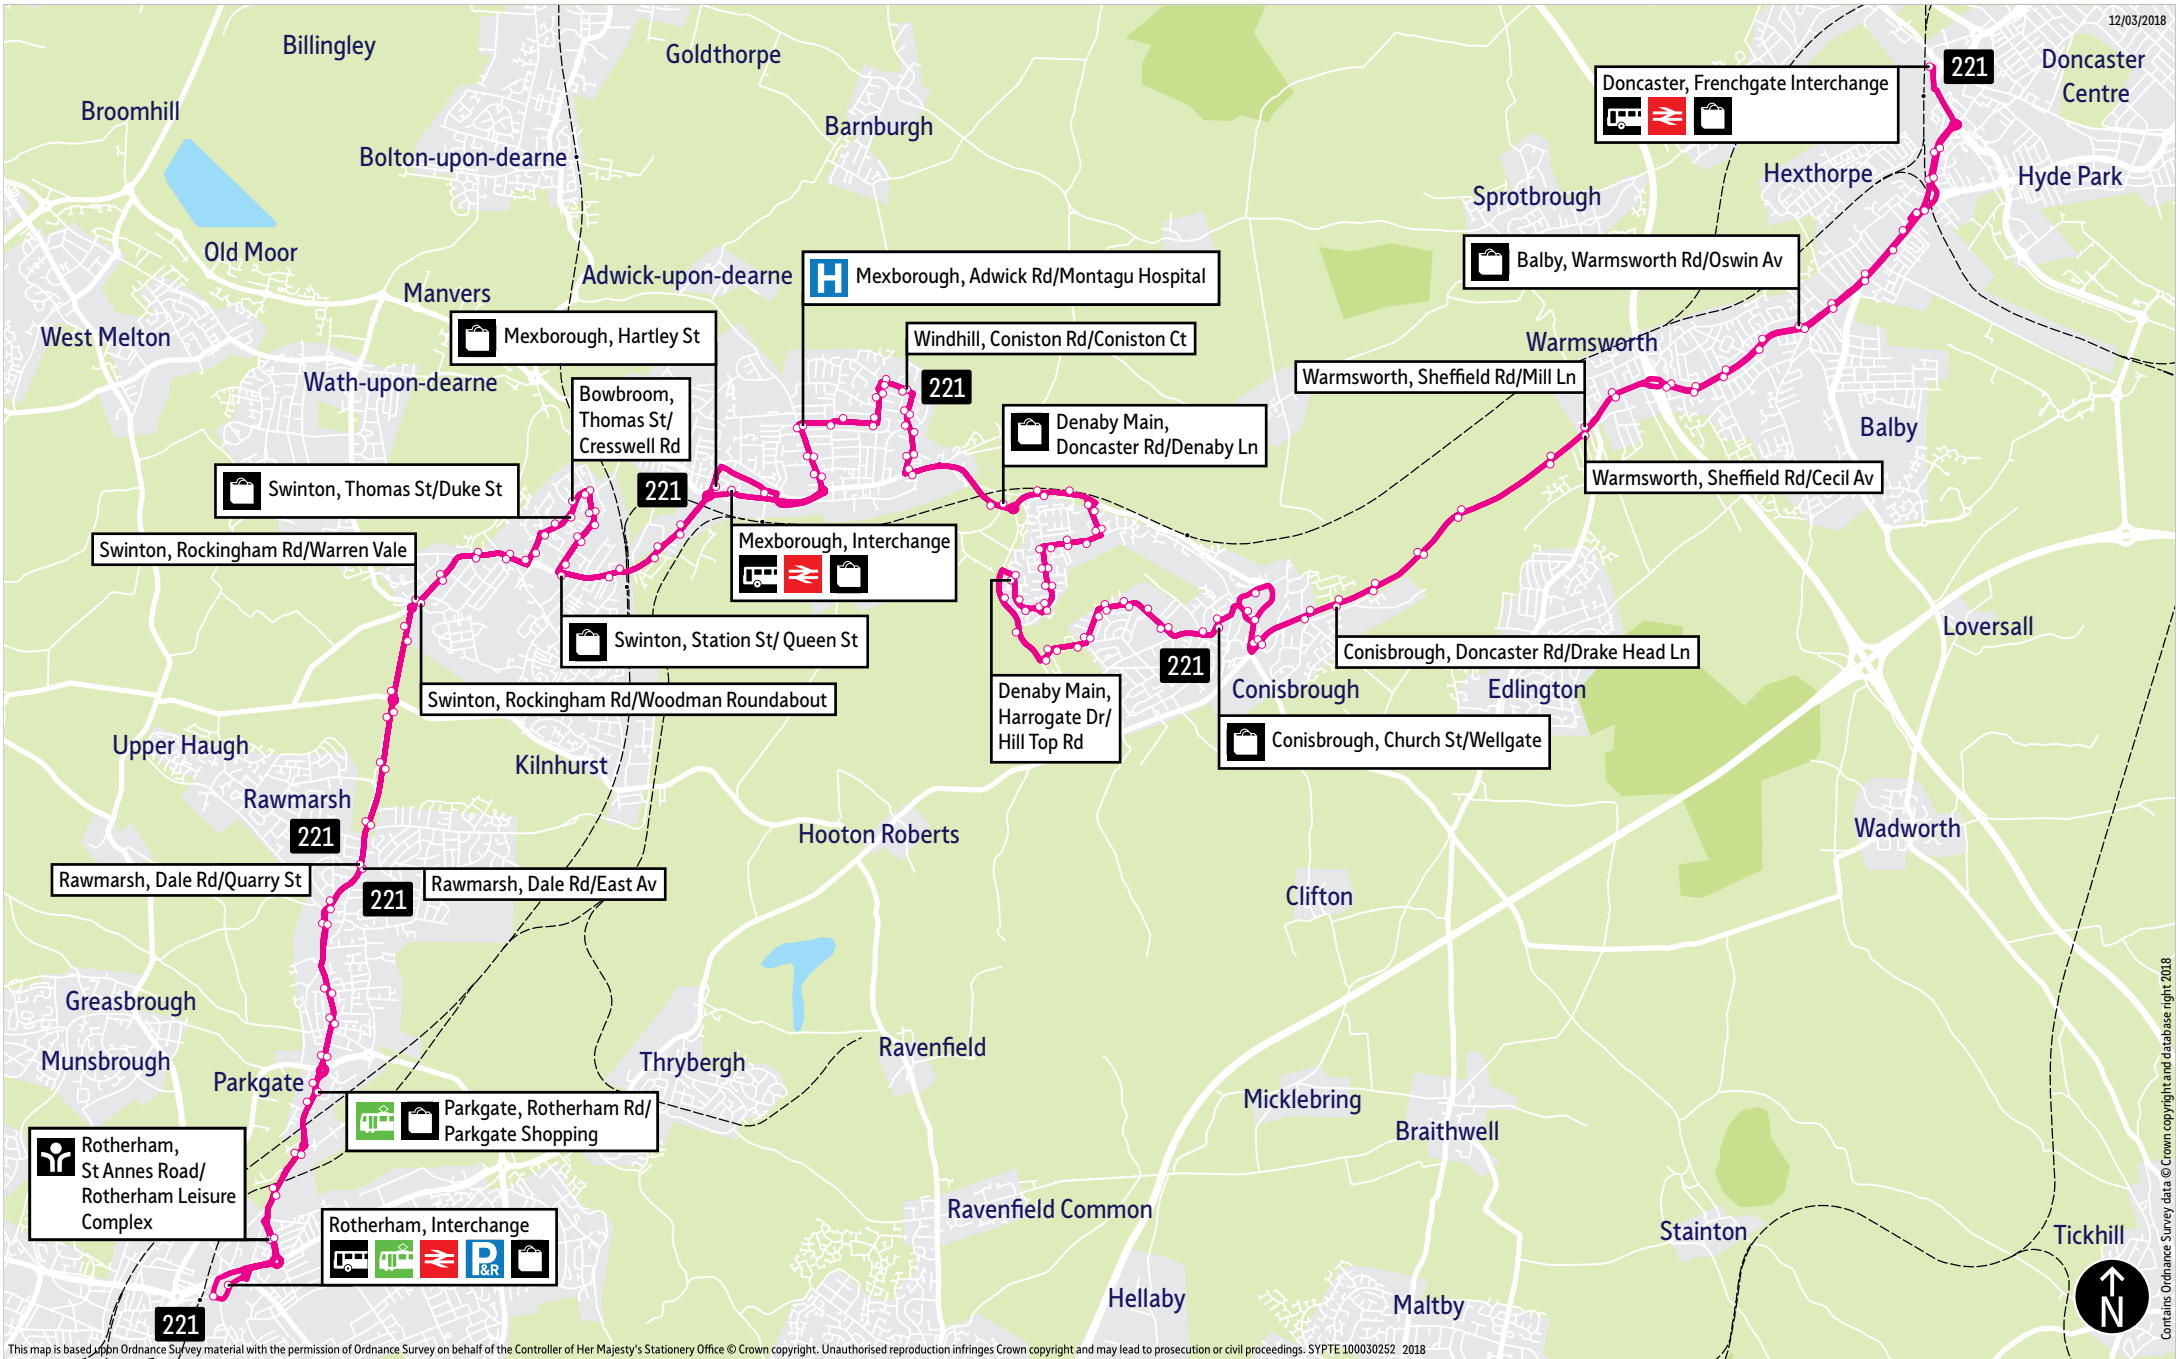

Bus route map for service 221

12/03/2018

- = Terminus point
- = Public transport
- = Shopping area
- = Bus route & stops
- = Rail line & station
- = Tram route & stop

Contains Ordnance Survey data © Crown copyright and database right 2018