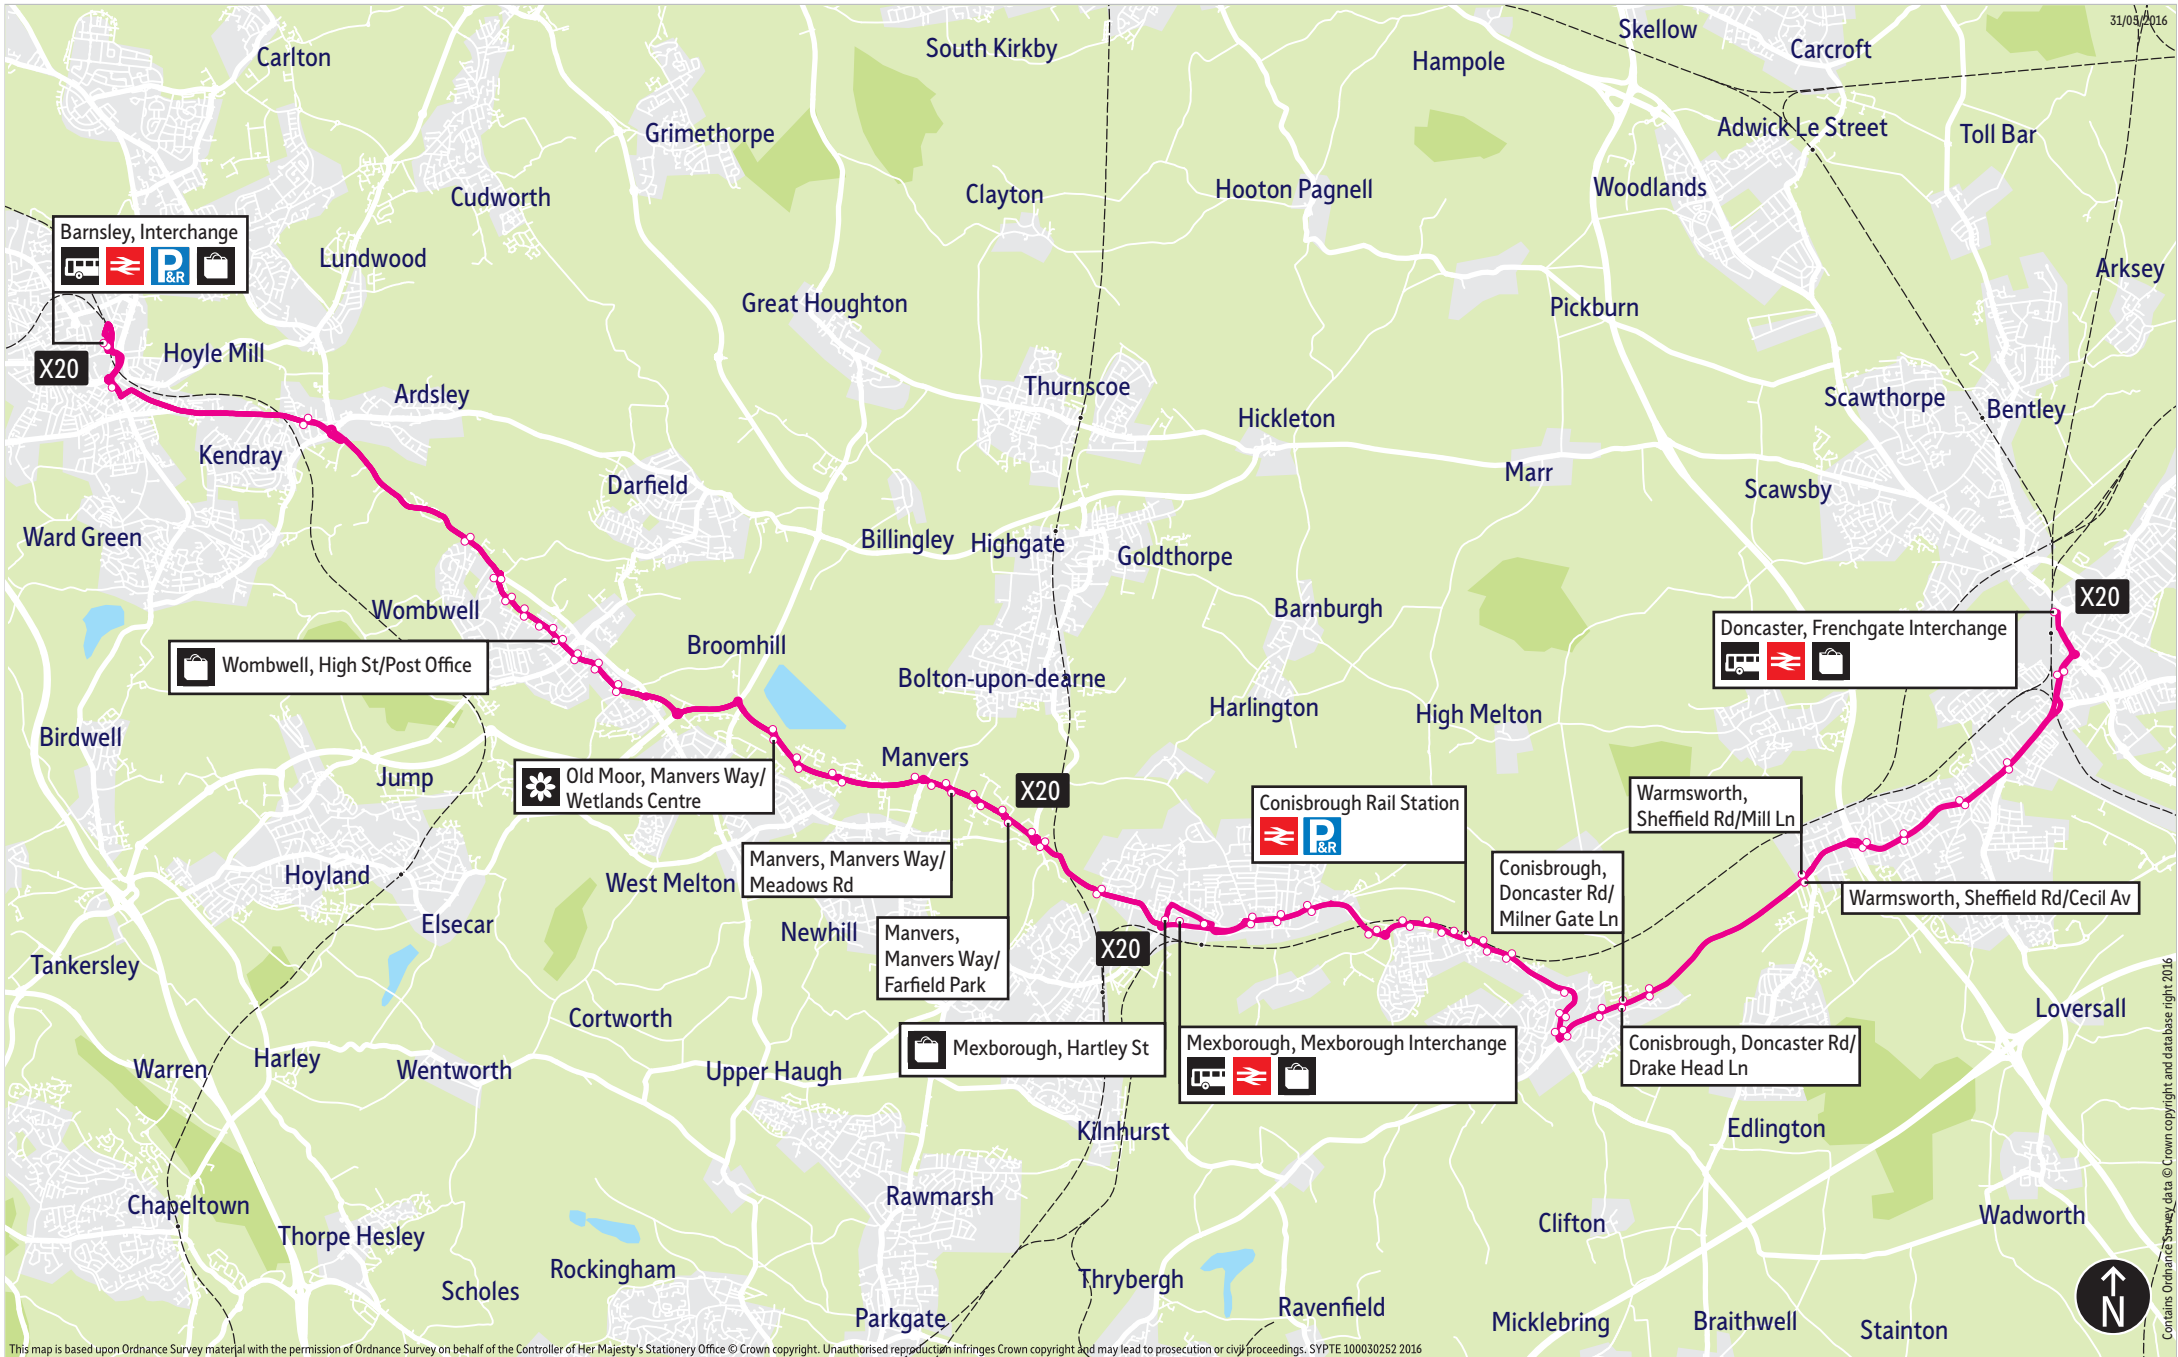

Bus route map for service X20

31/03/2016

This map is based upon Ordnance Survey material with the permission of Ordnance Survey on behalf of the Controller of Her Majesty's Stationery Office © Crown copyright. Unauthorised reproduction infringes Crown copyright and may lead to prosecution or civil proceedings. SYPT/100030252 2016

- = Terminus point
- = Public transport
- = Shopping area
- = Bus route & stops
- = Rail line & station
- = Tram route & stop

Contains Ordnance Survey data © Crown copyright and database right 2016