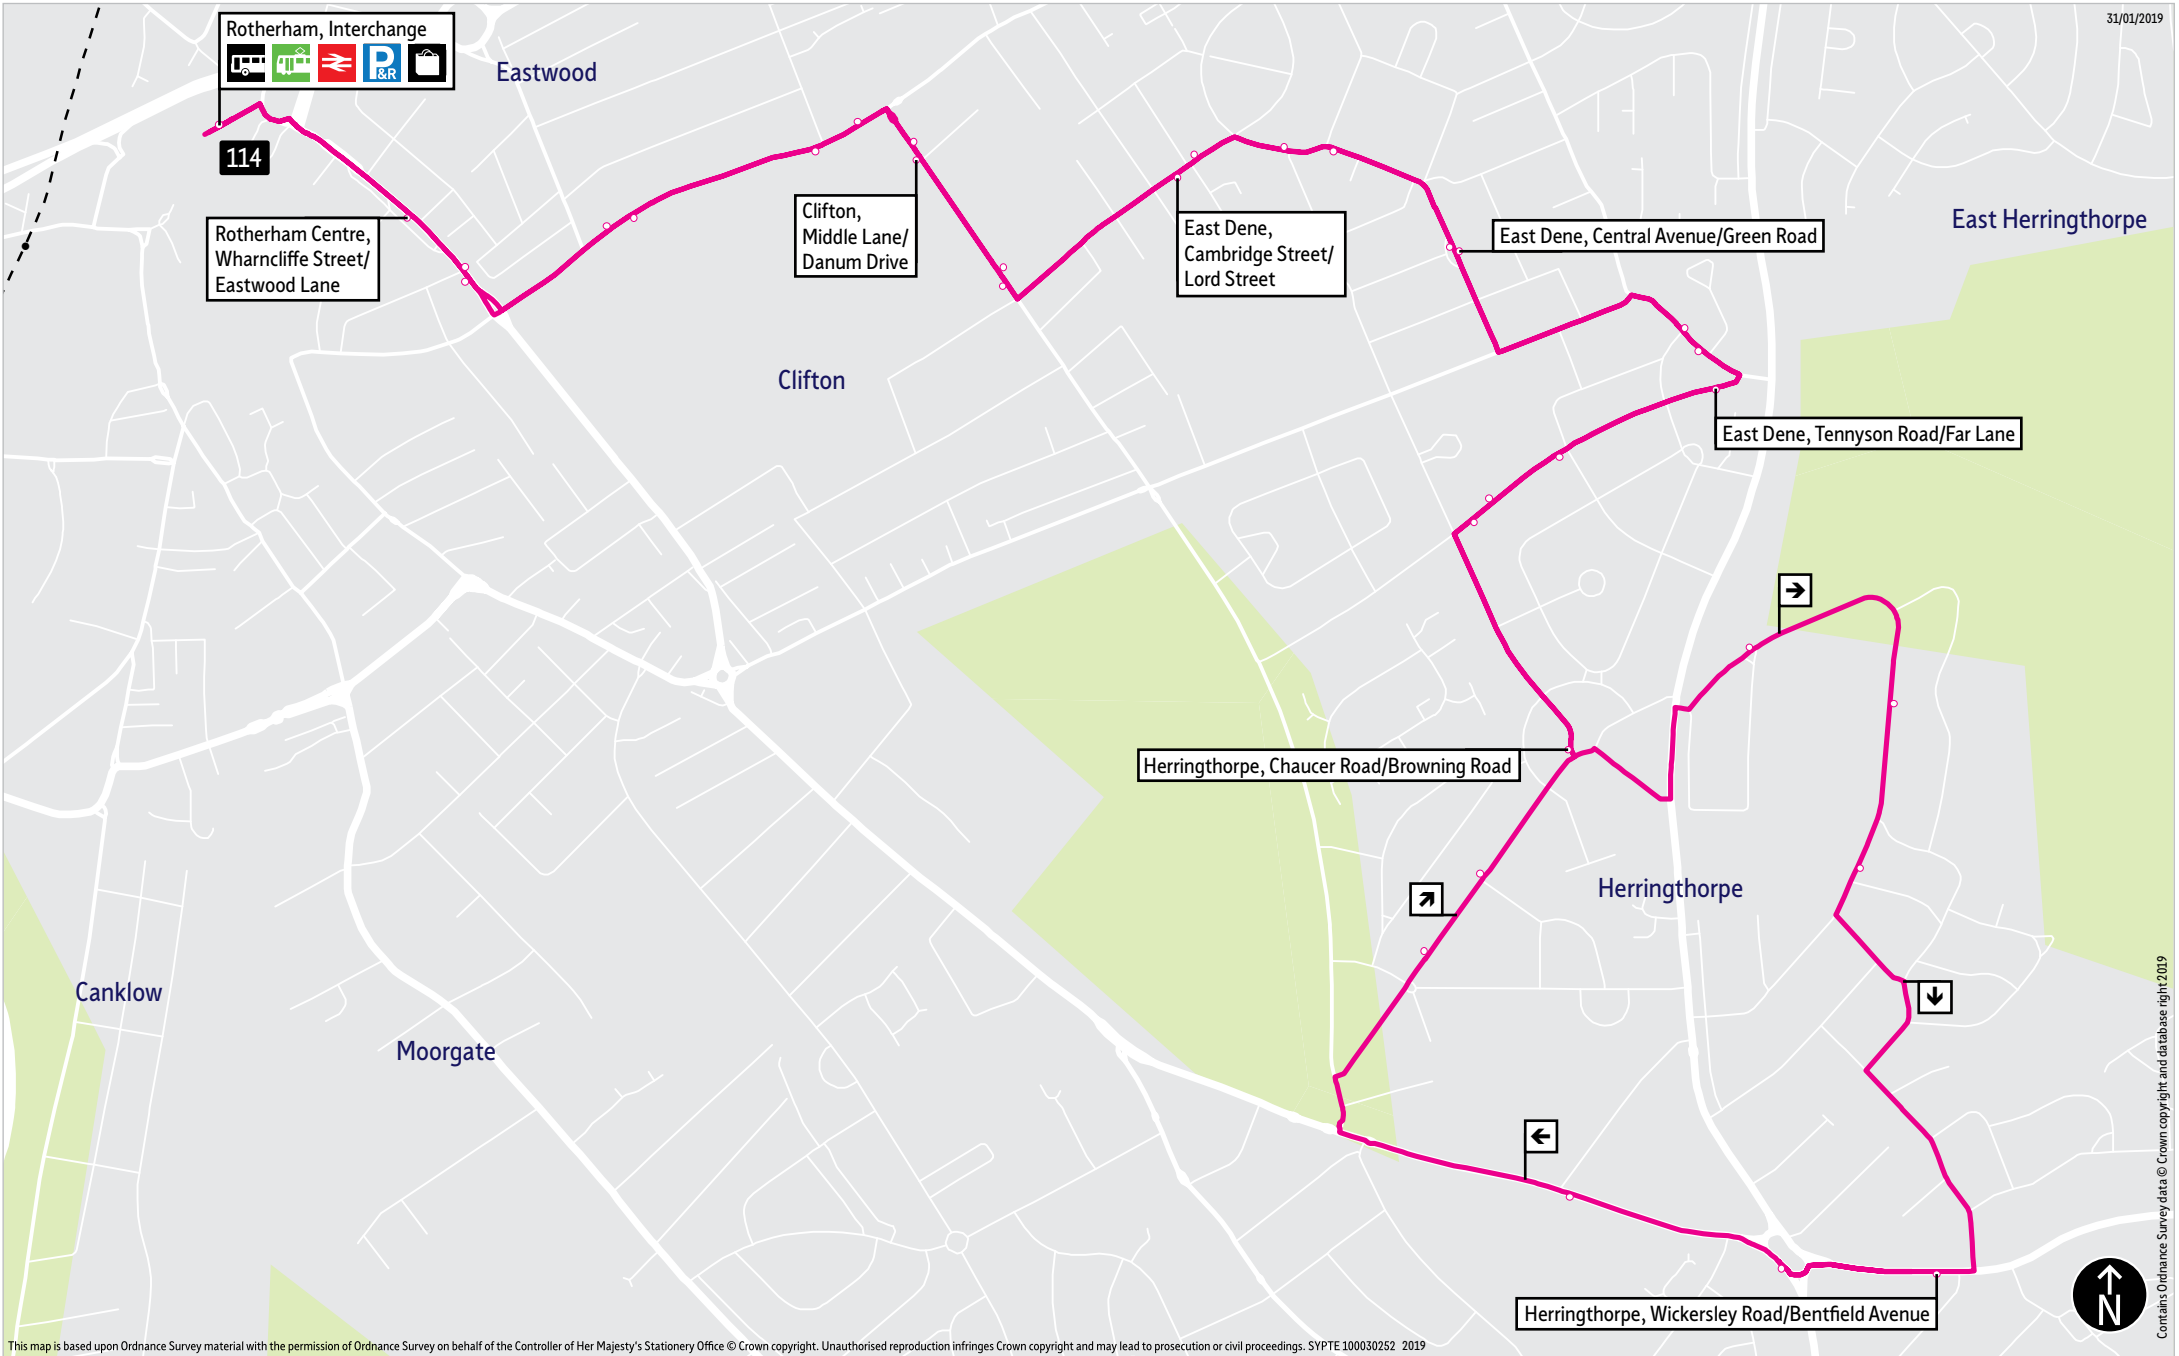

Bus route map for service 114

31/01/2019

= Terminus point
 = Public transport
 = Shopping area
 = Bus route & stops
 = Rail line & station
 = Tram route & stop

Contains Ordnance Survey data © Crown copyright and database right 2019