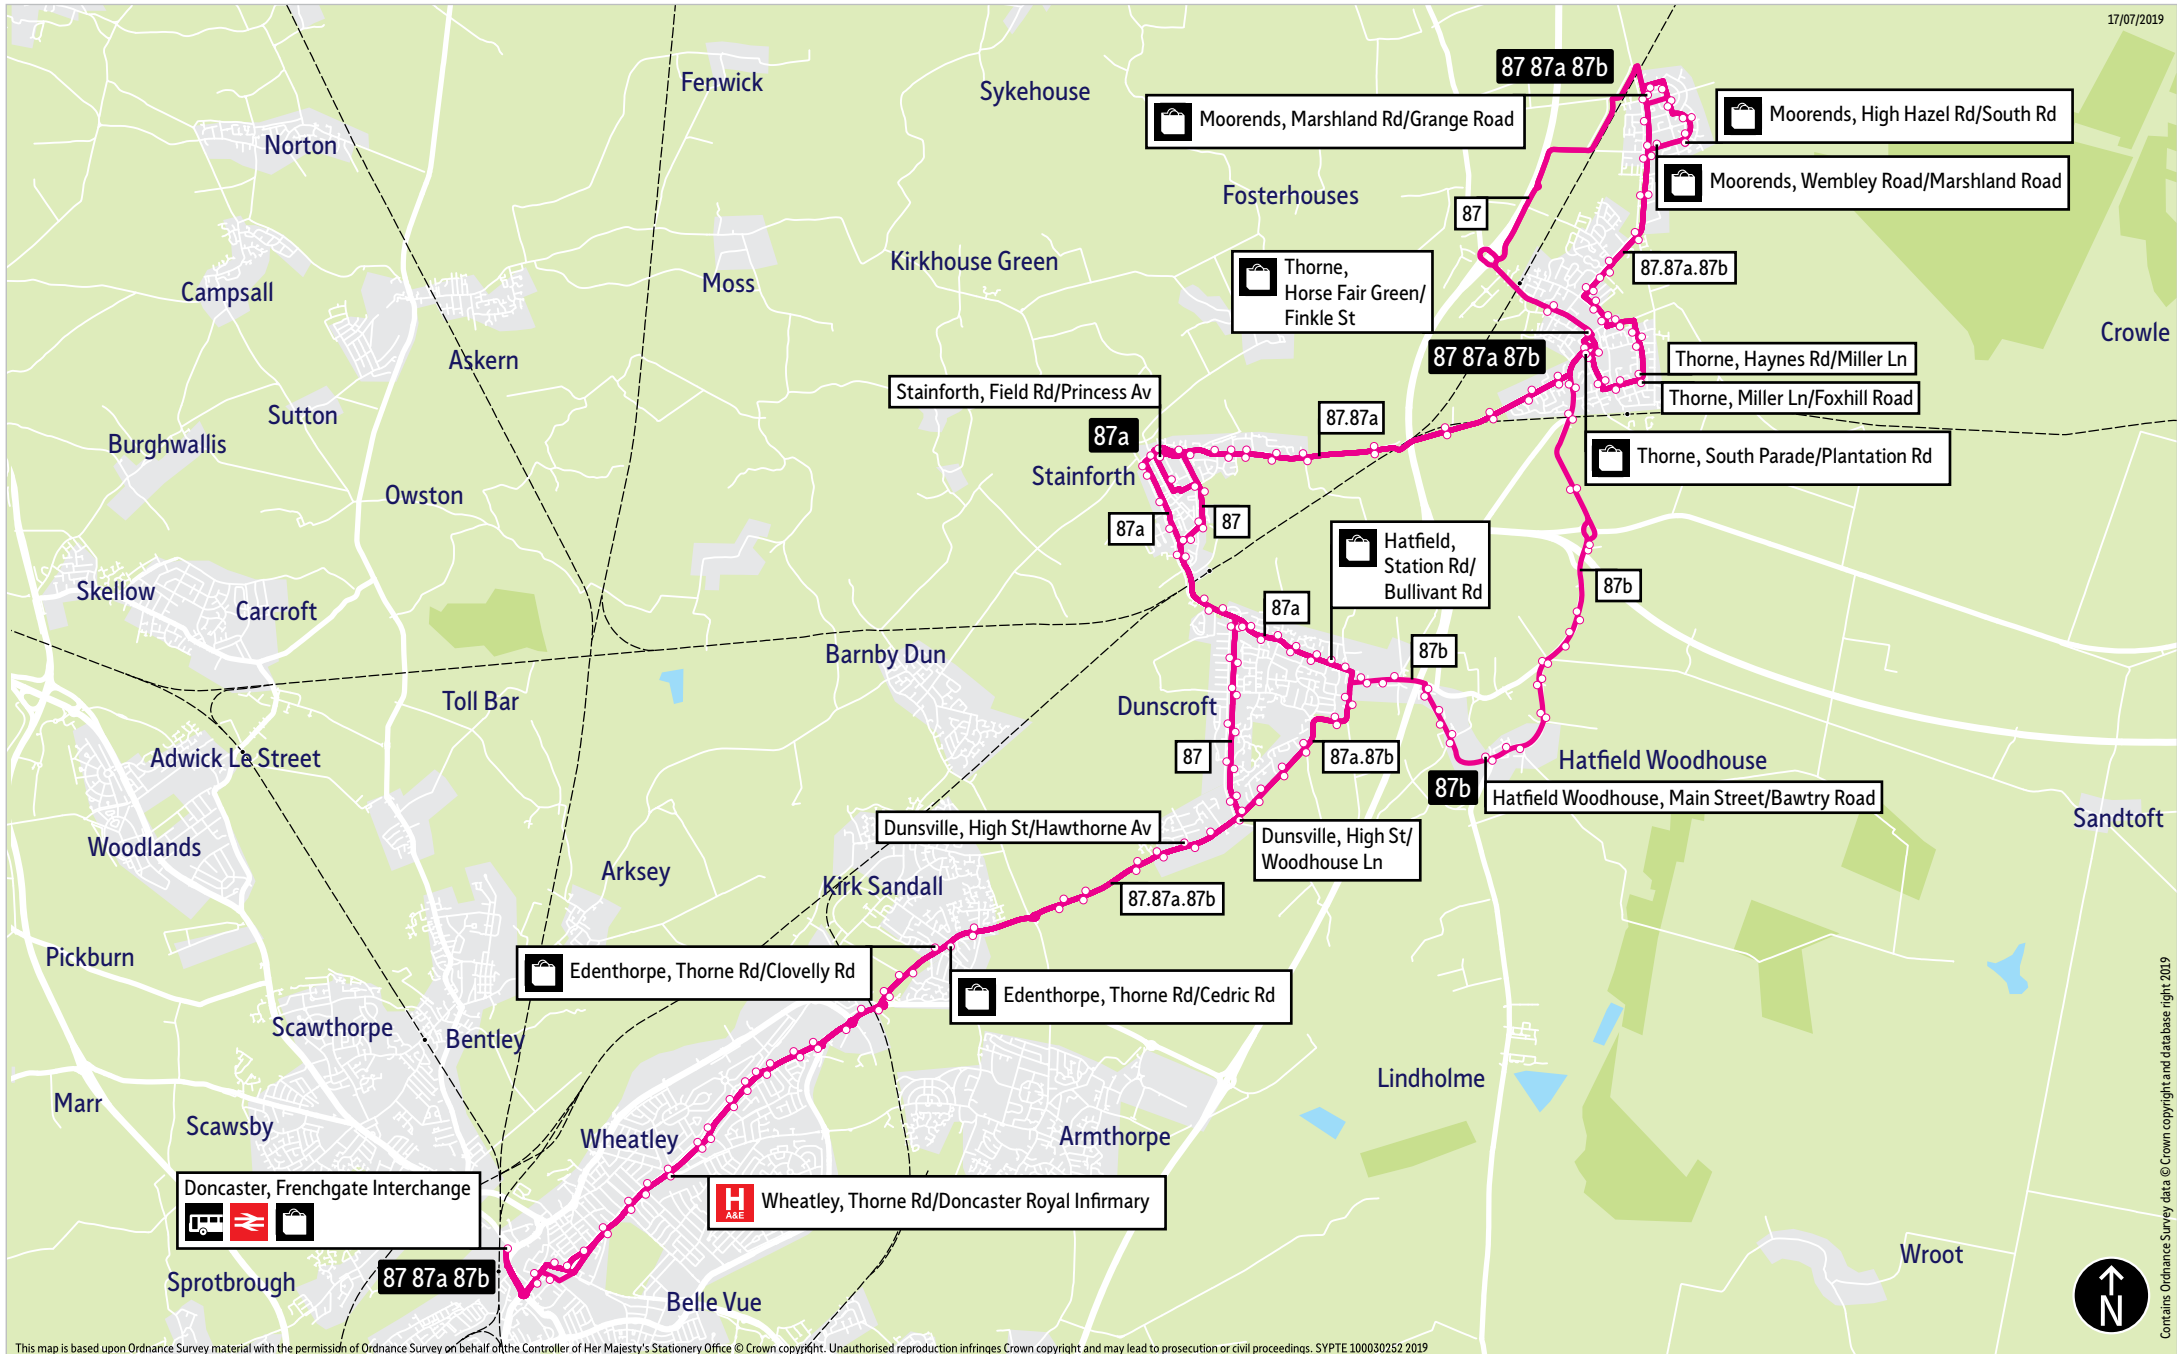

Bus route map for services 87, 87a and 87b

17/07/2019

- = Terminus point
- = Public transport
- = Shopping area
- = Bus route & stops
- = Rail line & station
- = Tram route & stop

Contains Ordnance Survey data © Crown copyright and database right 2019