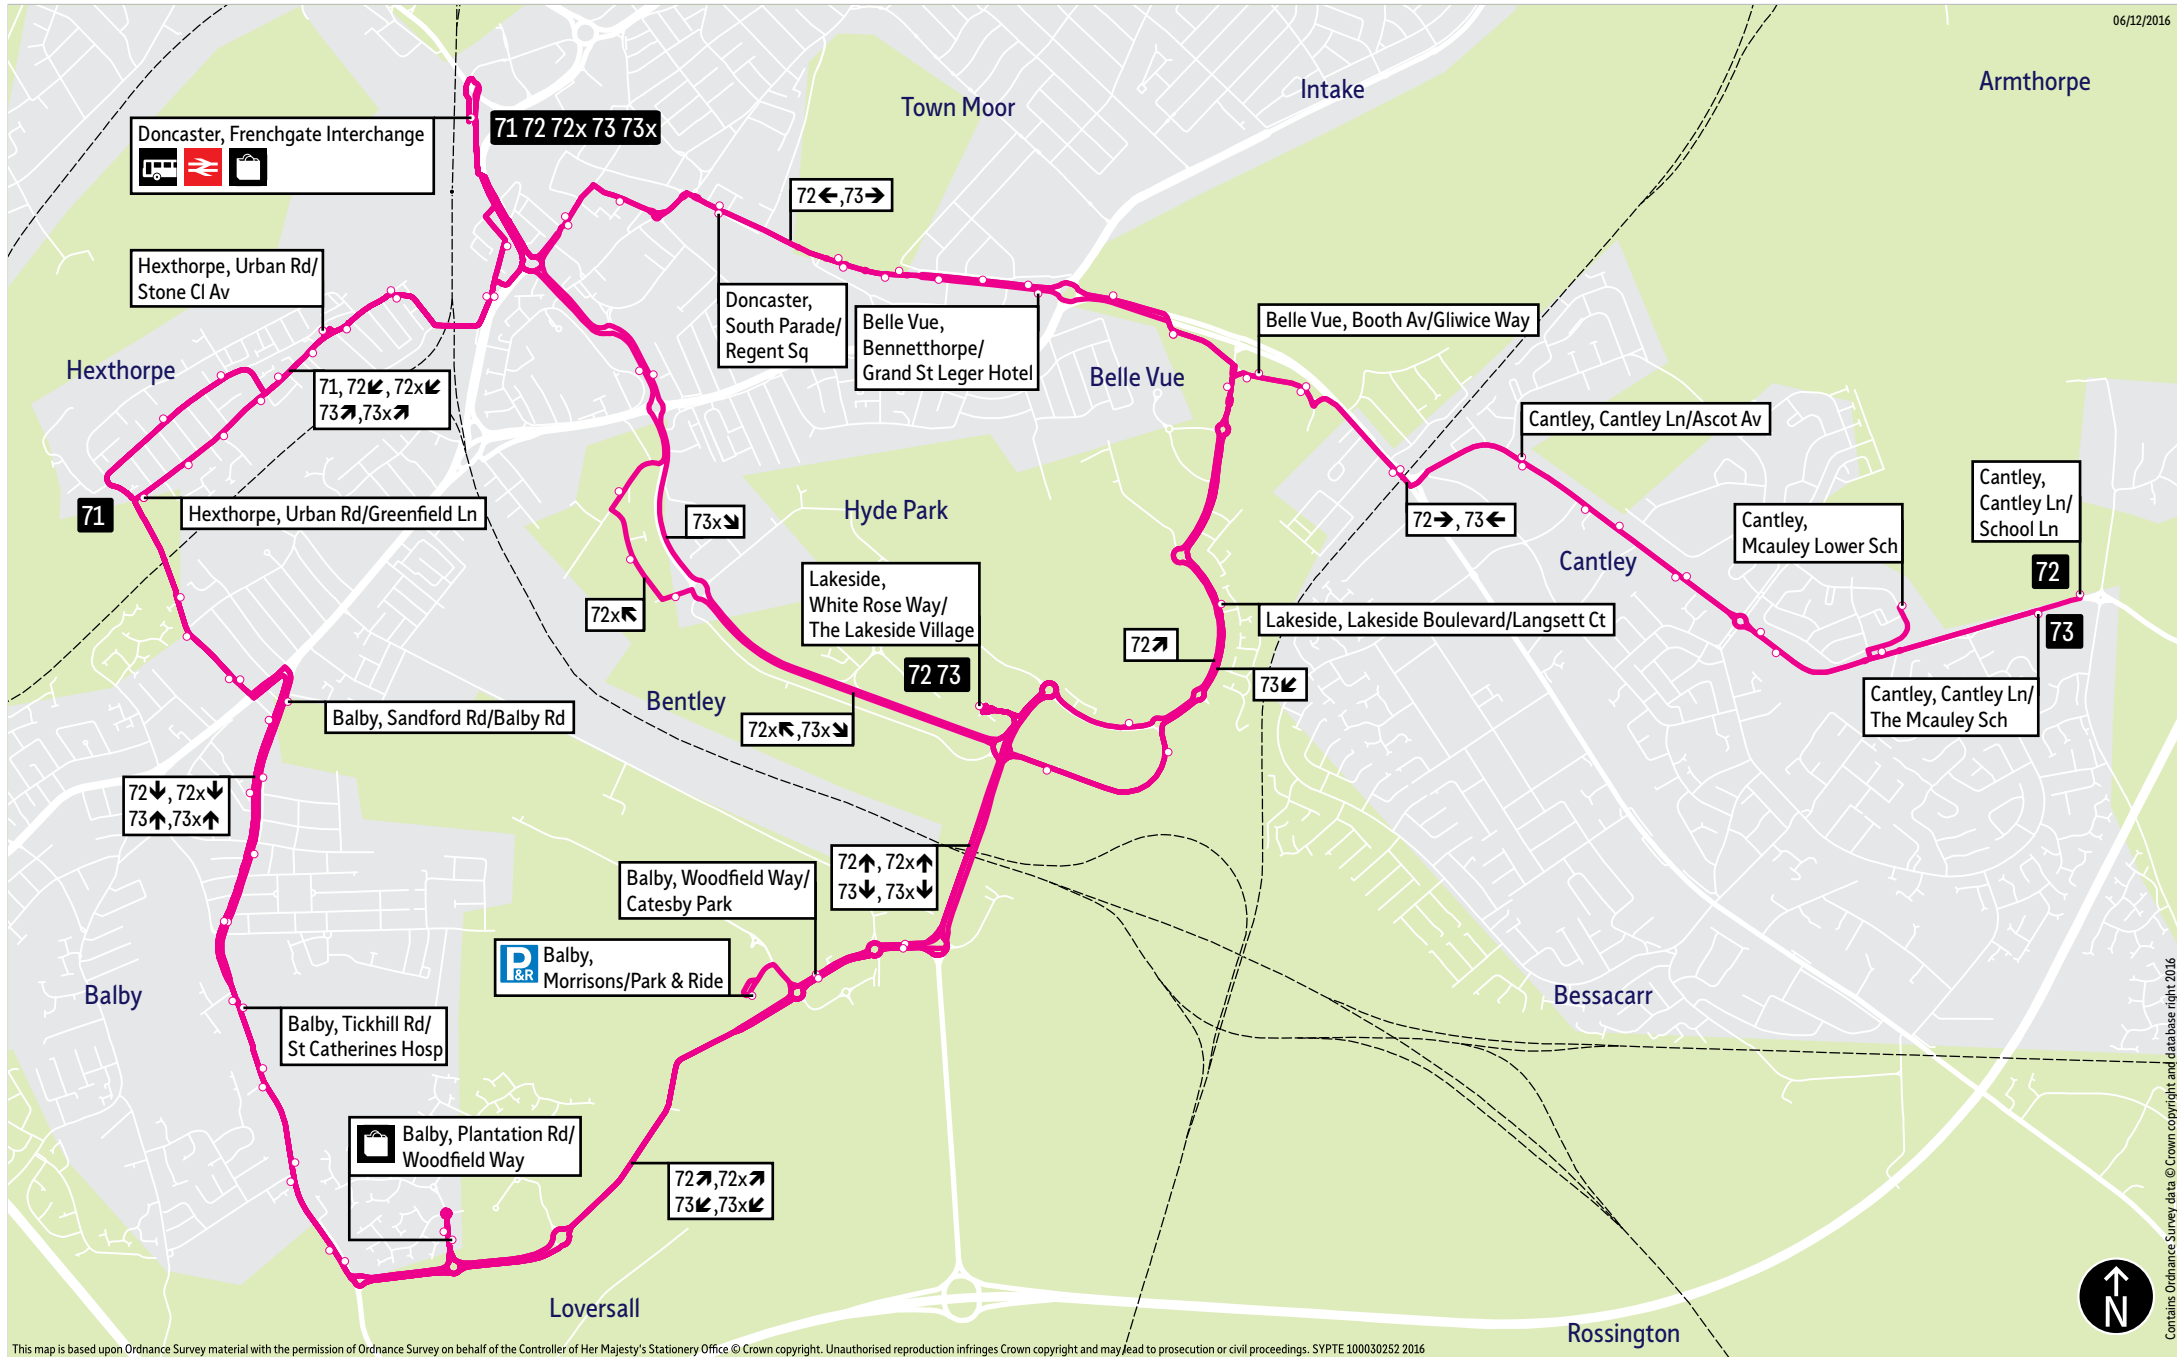

Bus route map for services 71, 72, 72x, 73 and 73x

06/12/2016

= Terminus point
 = Public transport
 = Shopping area
 = Bus route & stops
 = Rail line & station
 = Tram route & stop

Contains Ordnance Survey data © Crown copyright and database right 2016