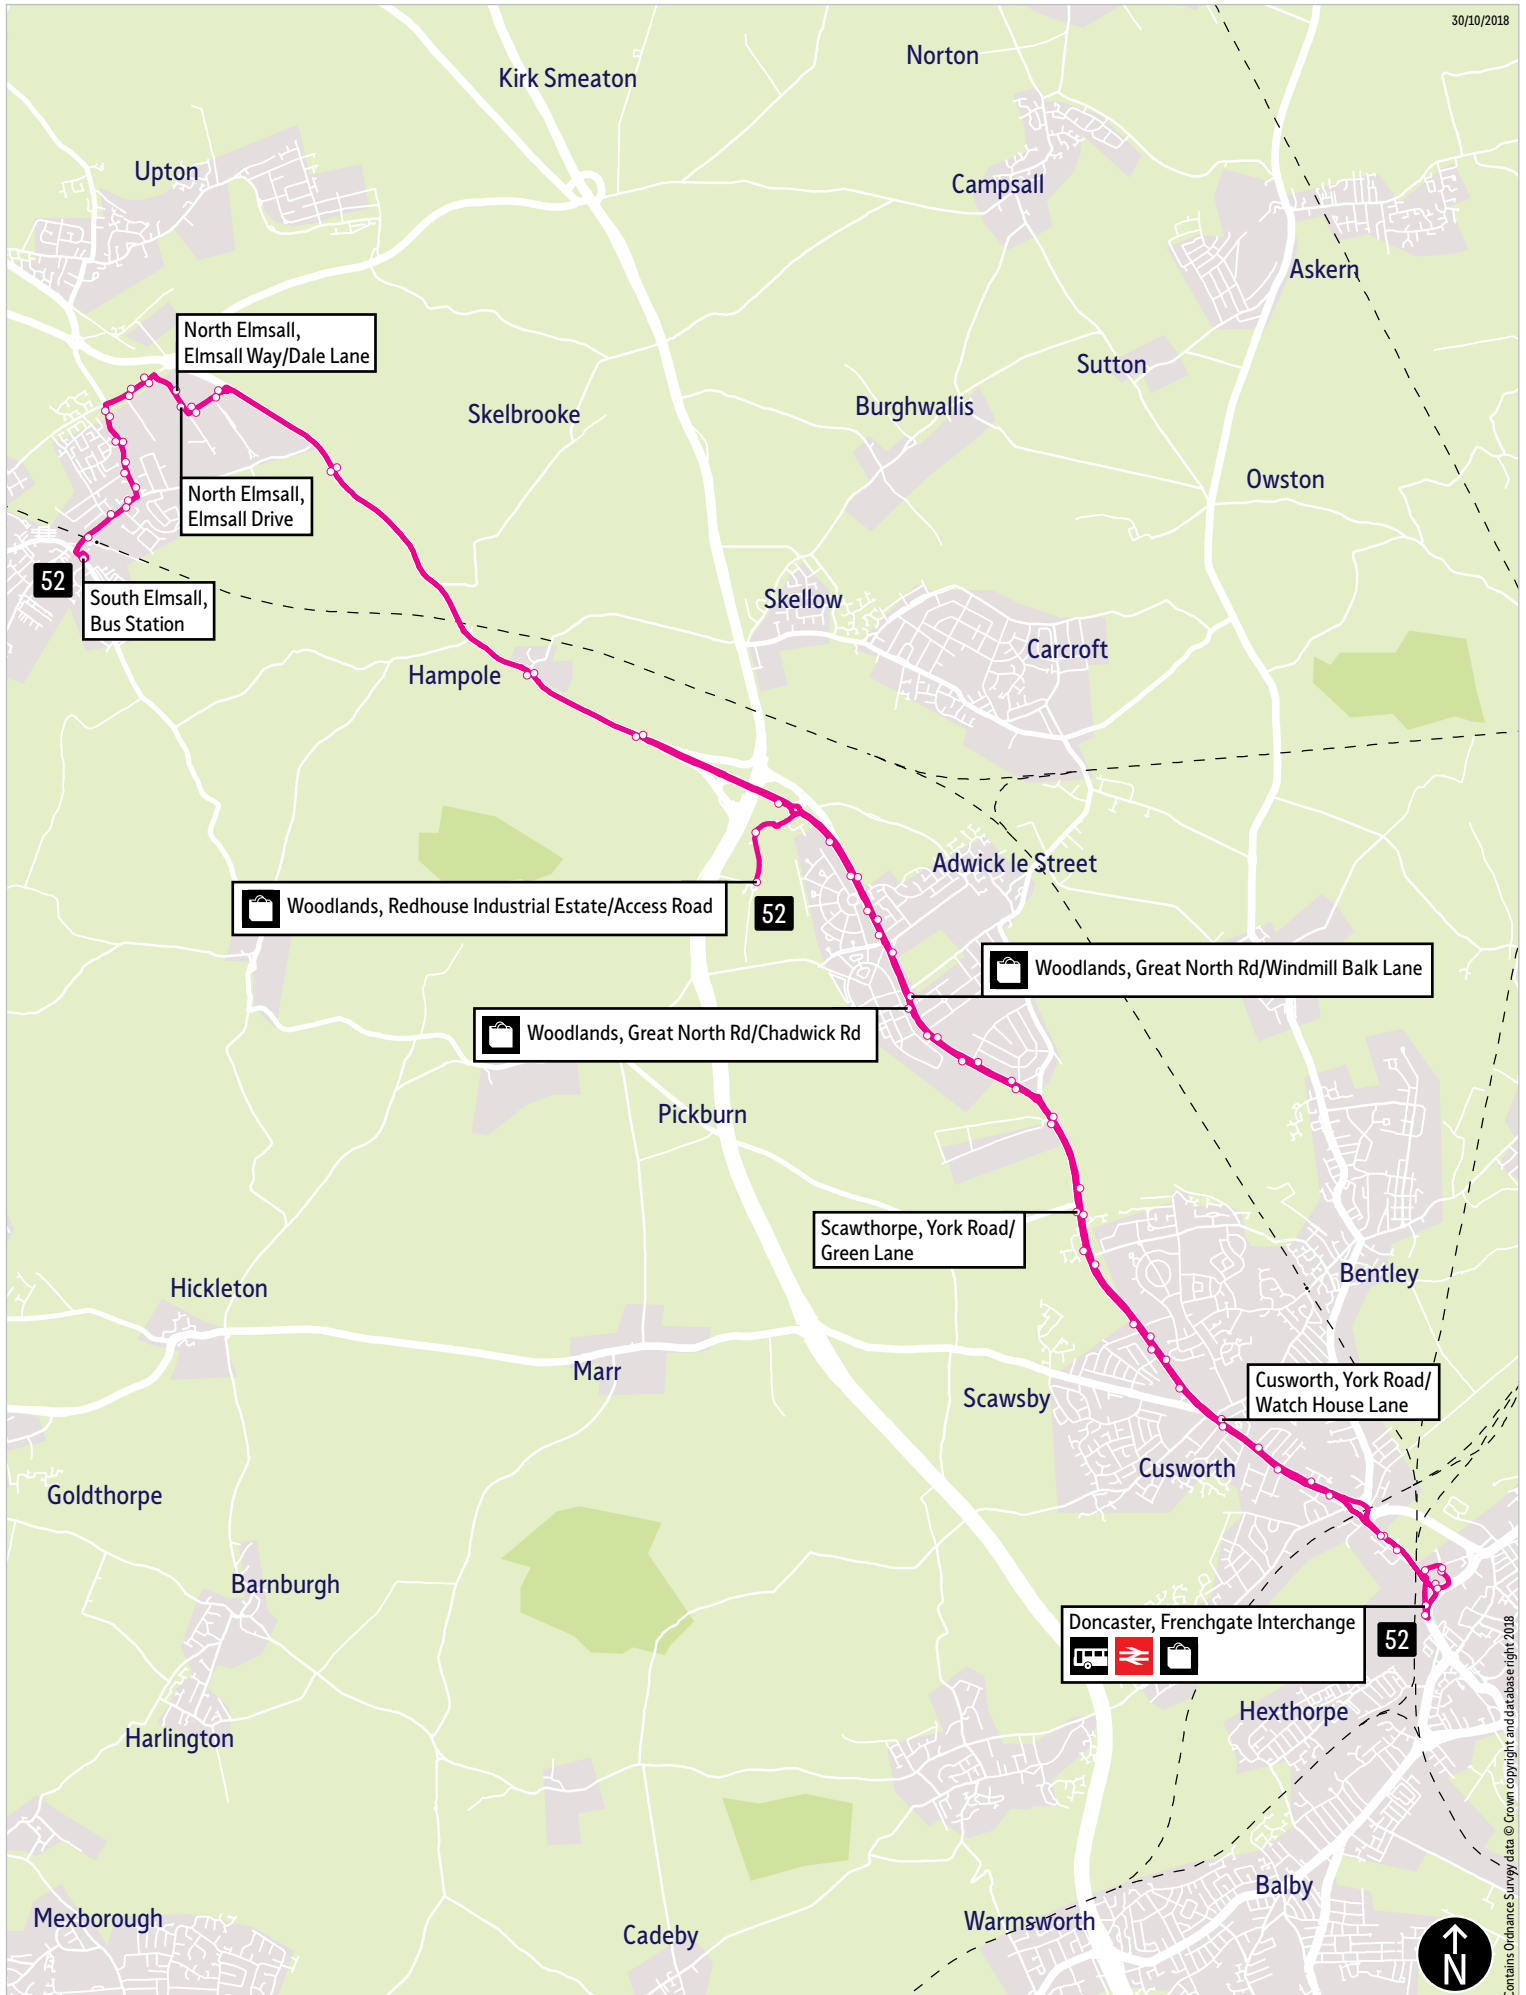

Bus route map for service 52

30/10/2018

This map is based upon Ordnance Survey material with the permission of Ordnance Survey on behalf of the Controller of Her Majesty's Stationery Office © Crown copyright. Unauthorised reproduction infringes Crown copyright and may lead to prosecution or civil proceedings. SYPTE:100030252 2018

■ = Terminus point
= Public transport
= Shopping area
= Bus route & stops
= Rail line & station
= Tram route & stop