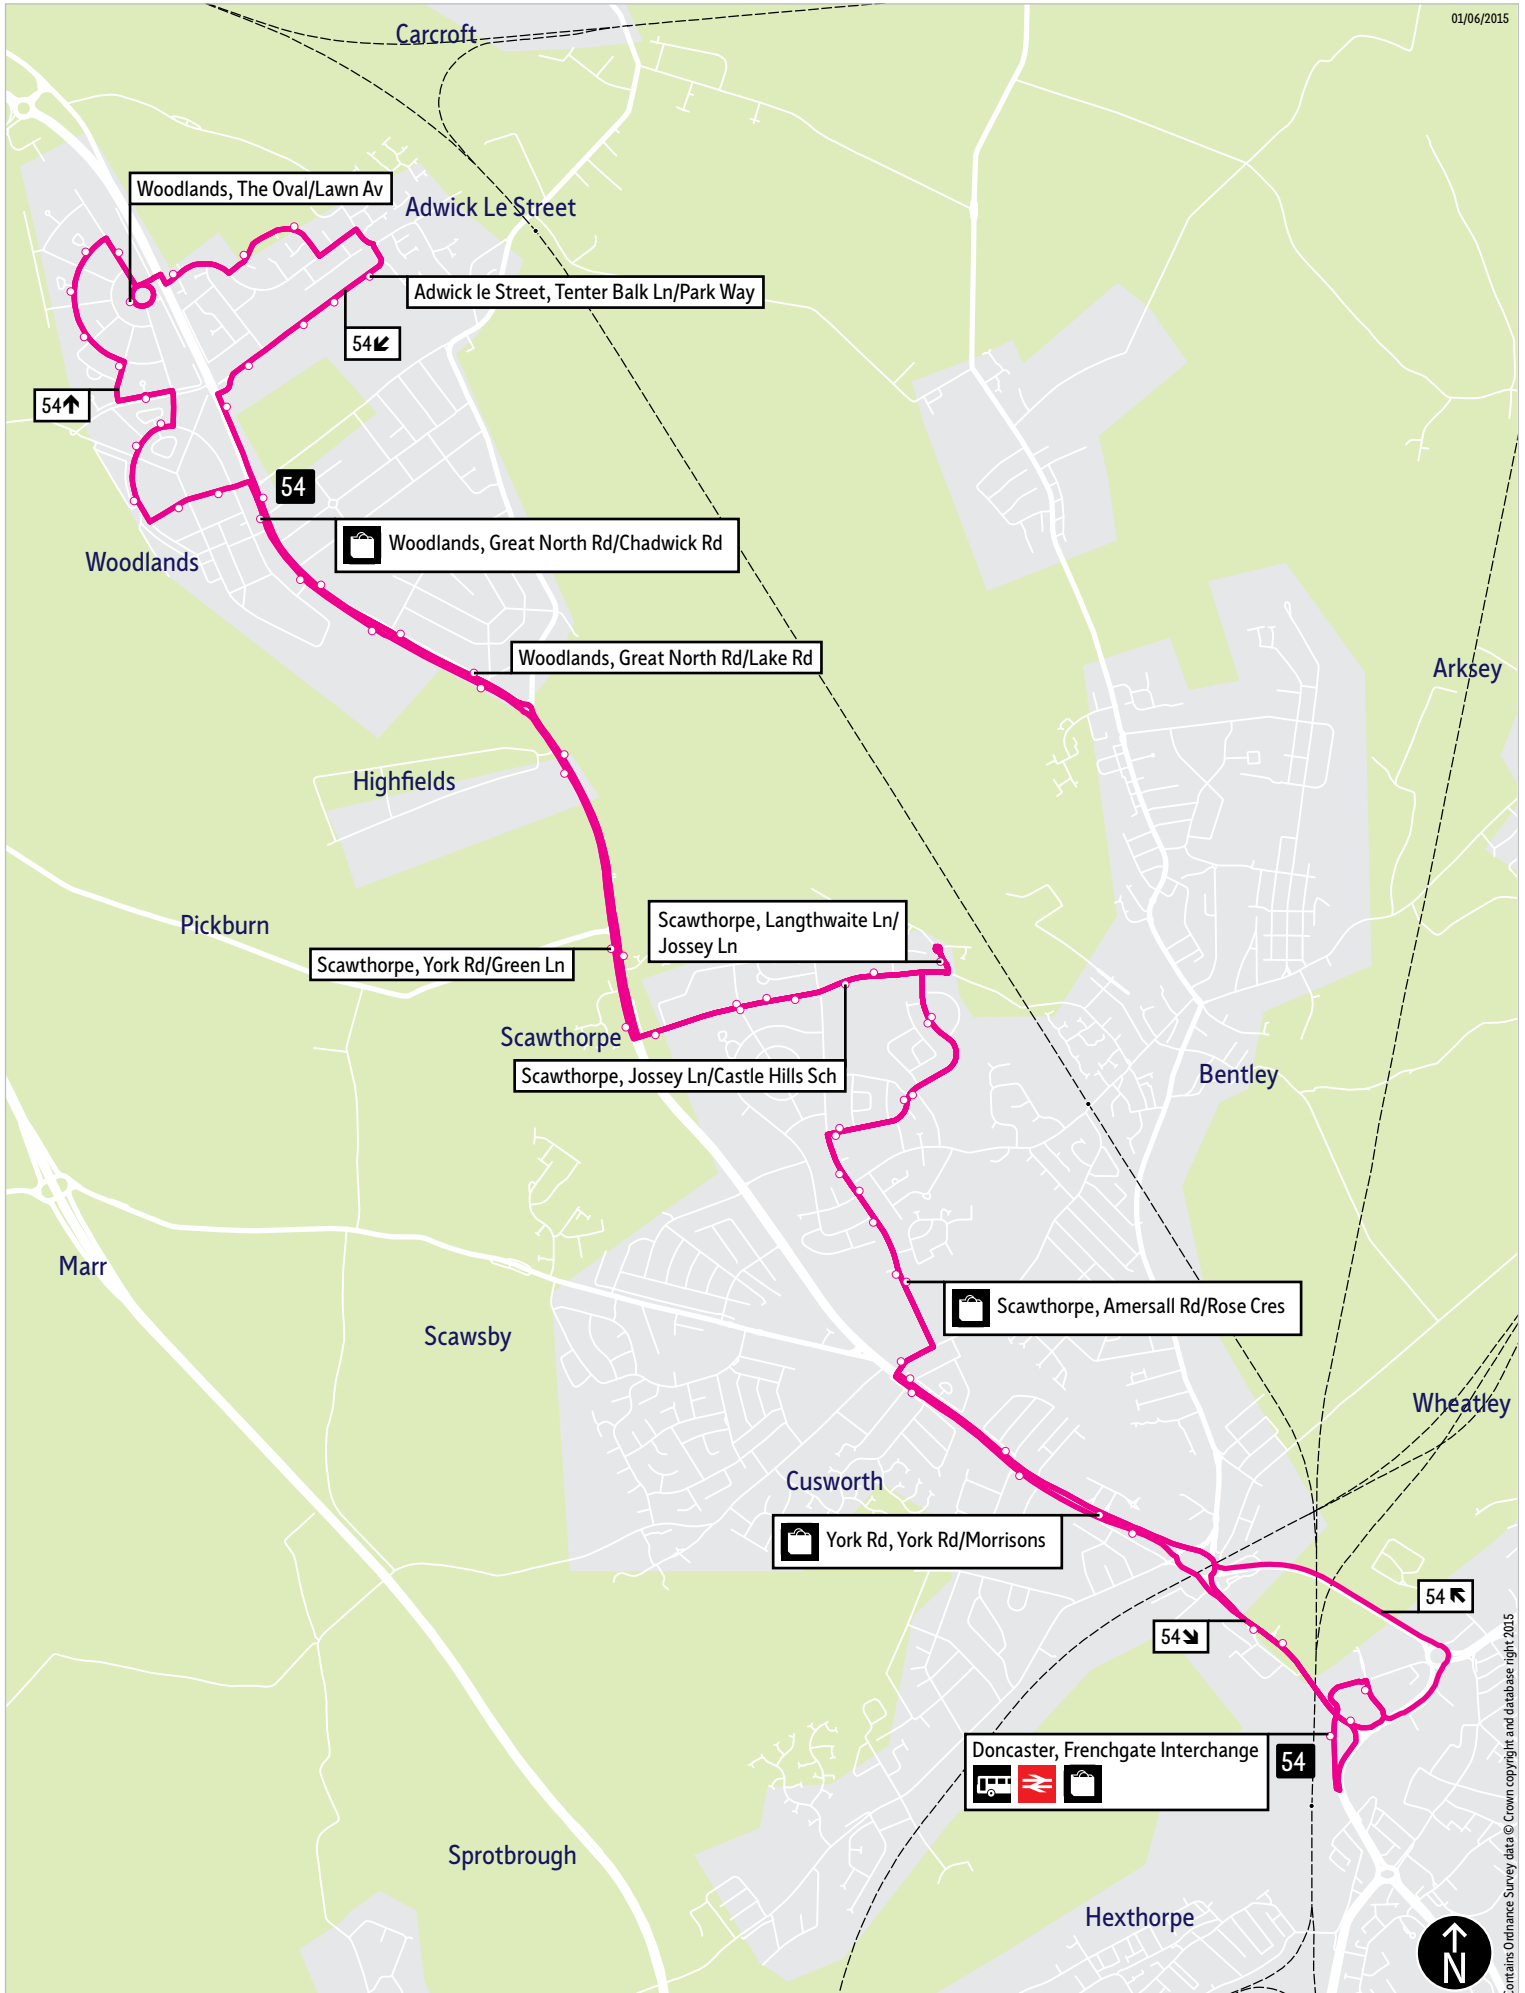

Bus route map for service 54

01/06/2015

This map is based upon Ordnance Survey material with the permission of Ordnance Survey on behalf of the Controller of Her Majesty's Stationery Office © Crown copyright. Unauthorised reproduction infringes Crown copyright and may lead to prosecution or civil proceedings. SYPTE 100030252 2015

■ = Terminus point
🚏 = Public transport
🛒 = Shopping area
🚚 = Bus route & stops
---+--- = Rail line & station
—+— = Tram route & stop