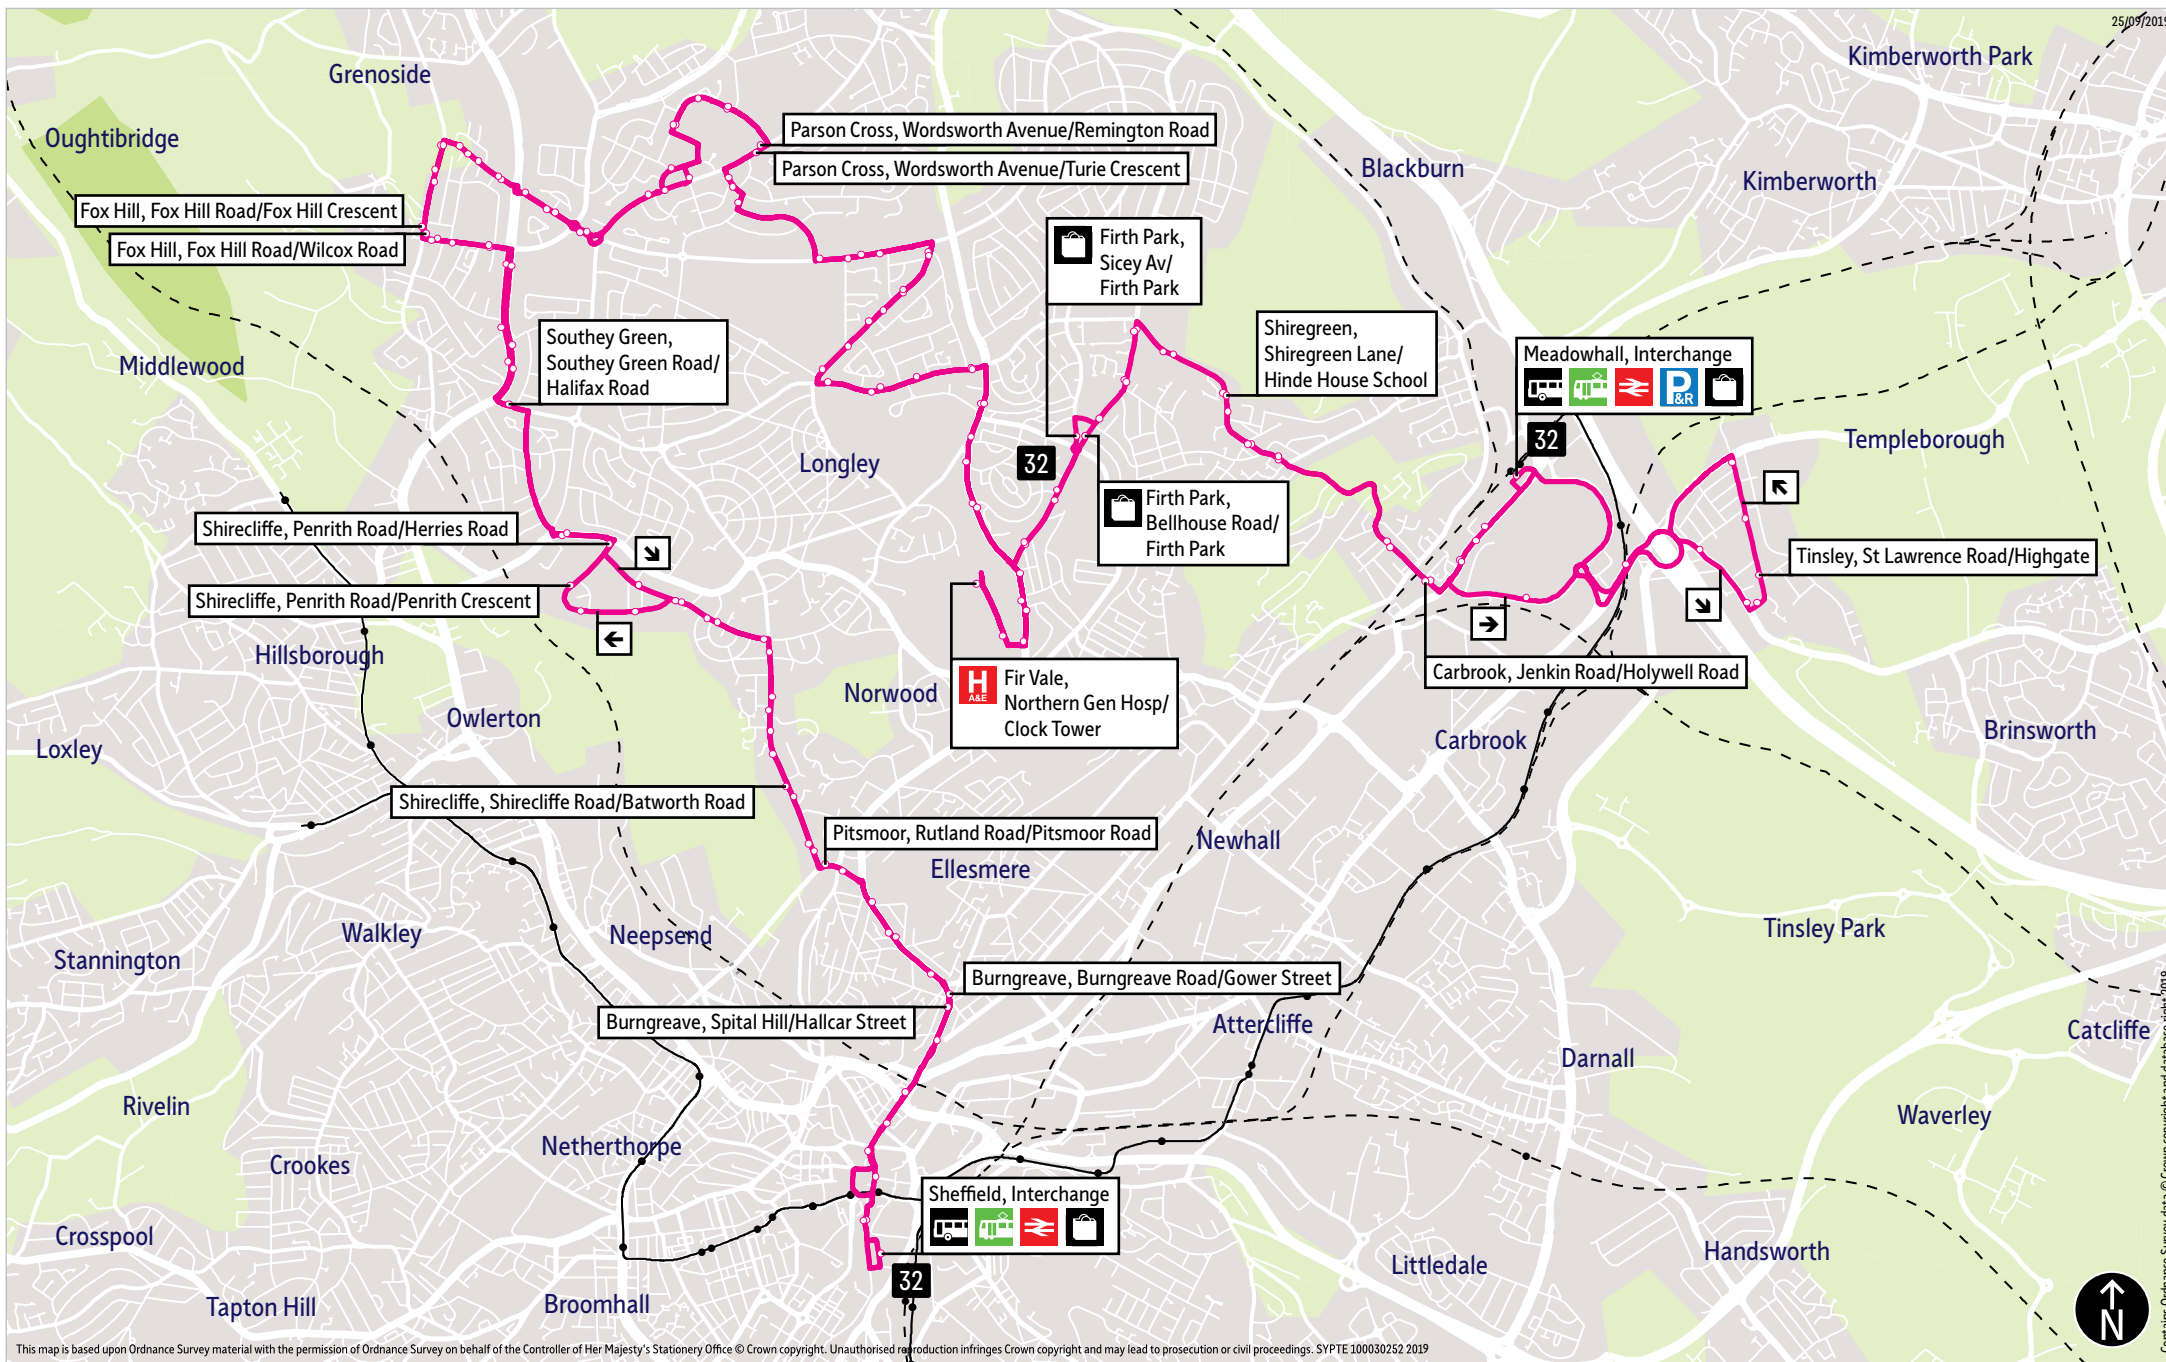

Bus route map for service 32

25/09/2019

- = Terminus point
- = Public transport
- = Shopping area
- = Bus route & stops
- = Rail line & station
- = Tram route & stop

Contains Ordnance Survey data © Crown copyright and database right 2019