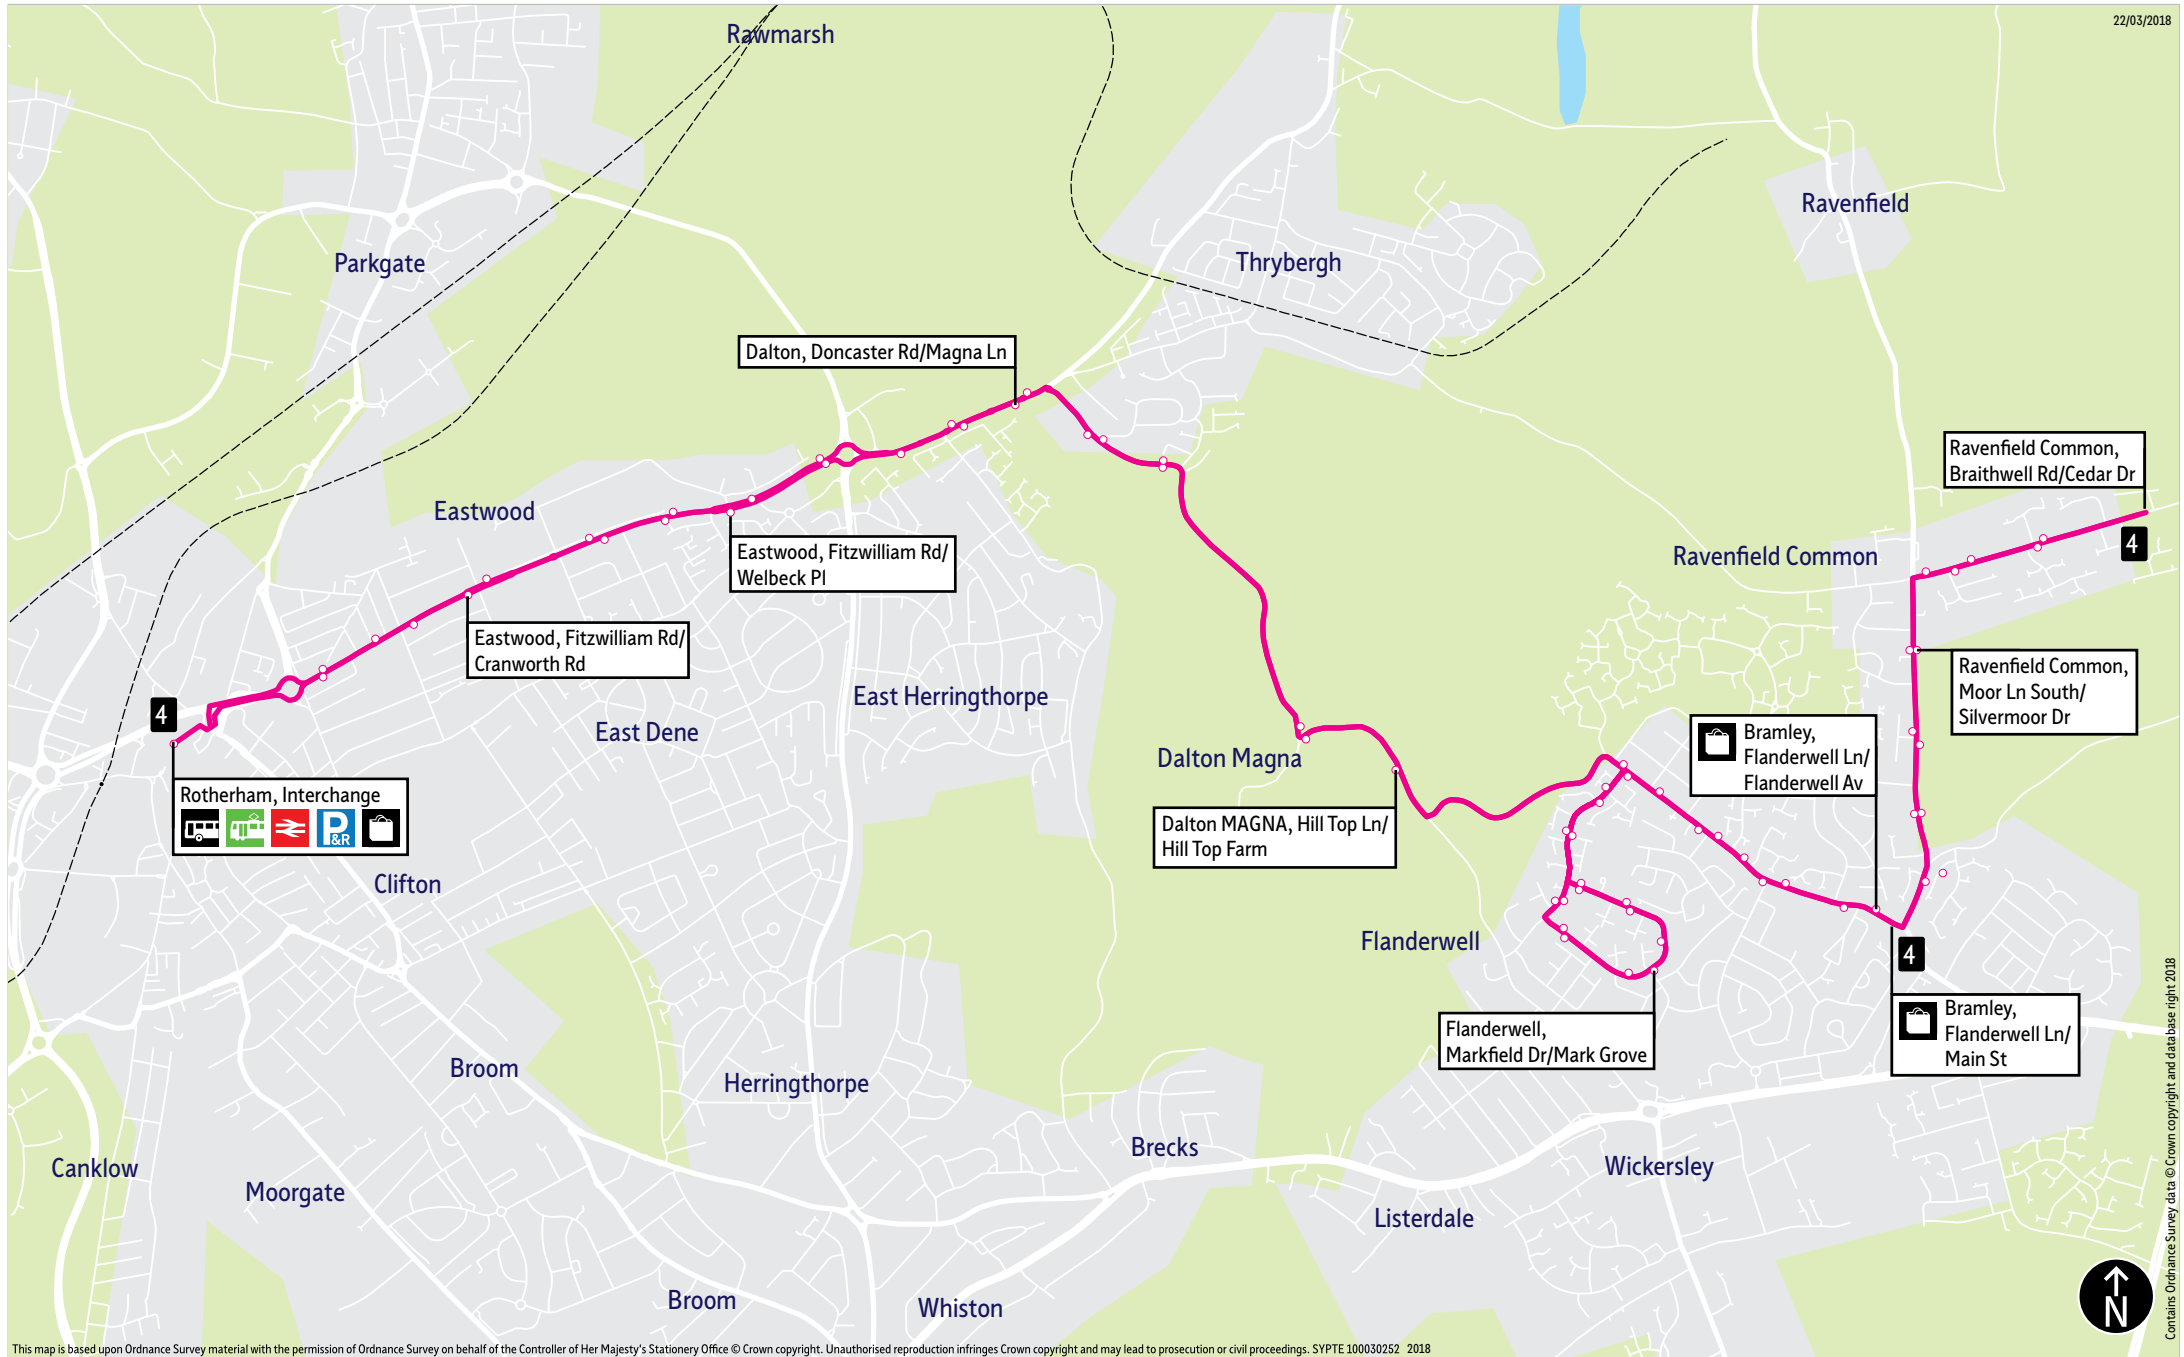

Bus route map for service 4

22/03/2018

= Terminus point
 = Public transport
 = Shopping area
 = Bus route & stops
 = Rail line & station
 = Tram route & stop

Contains Ordnance Survey data © Crown copyright and database right 2018