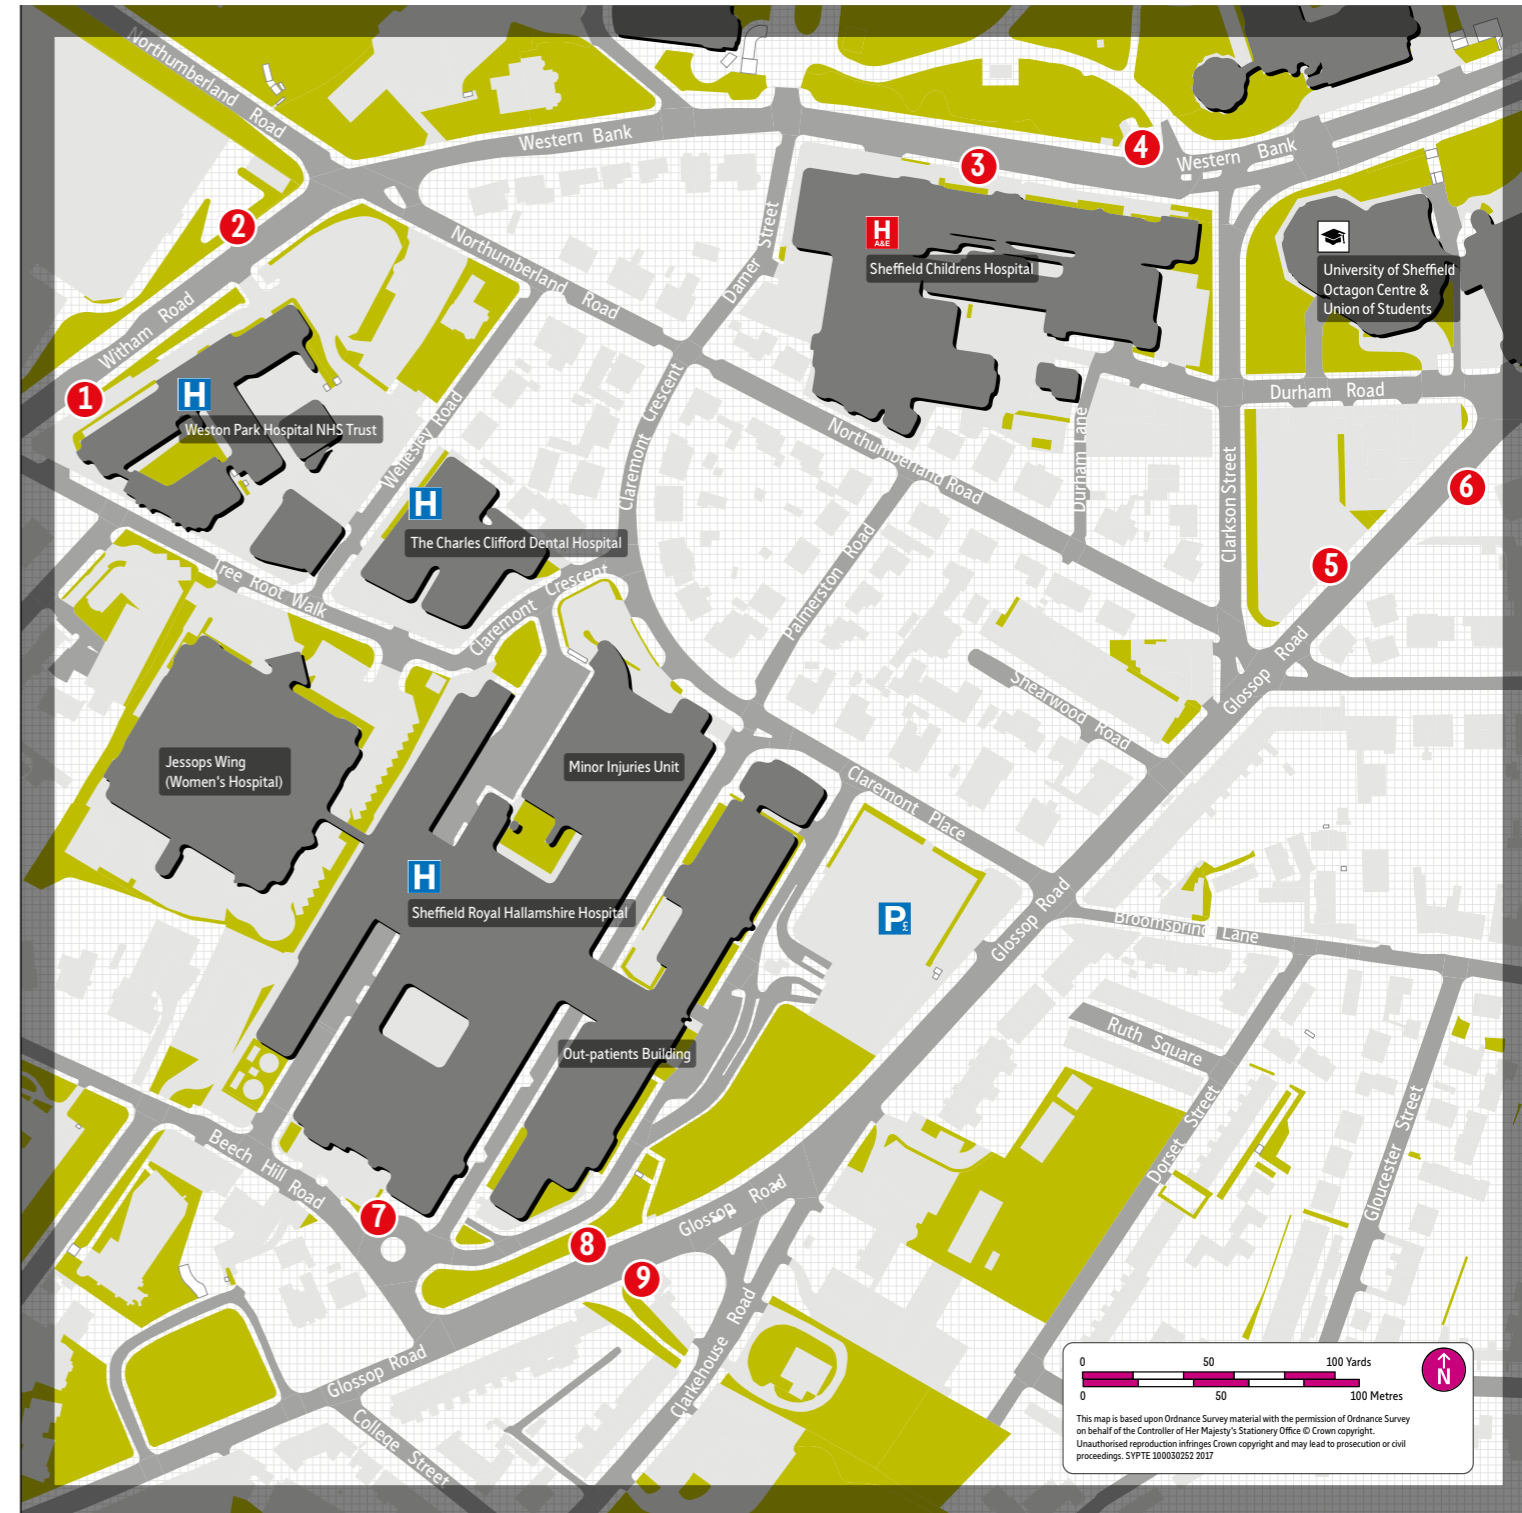

Northern General Hospital (continued) Destination Finder

Herries Road, Sheffield, S5 7AU

[0114 2434343](tel:0114 2434343)

sth.nhs.uk

Destination	Service(s)
Royal Hallamshire Hospital	2, H1, X2
Shalesmoor	H1
Sharrow	3, 3a
Sheffield Centre	1, 1a, 2, 3, 3a, 20, 29, 75, 76, 88, 97, 98, X2
Sheffield Lane Top	1, 1a, 2, 29, X2
Shirecliffe	20, 97, 98, H1
Shiregreen	1, 1a, 2, 3, 3a, 29, 75, 76, 88, X2
Southey Green	20, 97, 98, H1
Spring Vale	29
Thurgoland	29
Thurlstone	29
Totley	97
Totley Brook	97, 98
Townhead	29
Victoria	29
Wadsley Bridge	97
Warren	2, X2
Western Bank	H1
Wincobank	3, 3a
Woodseats	75, 76
Worsbrough	2, X2
Worsbrough Bridge	2, X2
Worsbrough Common	2, X2
Worsbrough Village	2, X2

The Northern General Hospital operates a free shuttle bus service that runs around the roads within the grounds of the hospital. Further information is available by contacting the hospital directly or by visiting their website.

Royal Hallamshire & Surrounding Hospitals

- **1 2 3 4** 51, 52, 52a, 273, 274, 275
- **5** 6, 120, 181, 271
- **6** 6, 120, 181, 271
- **7** 10, 10a, 120, H1
- **8 9** 2, 6, 120, 181, 271, X2