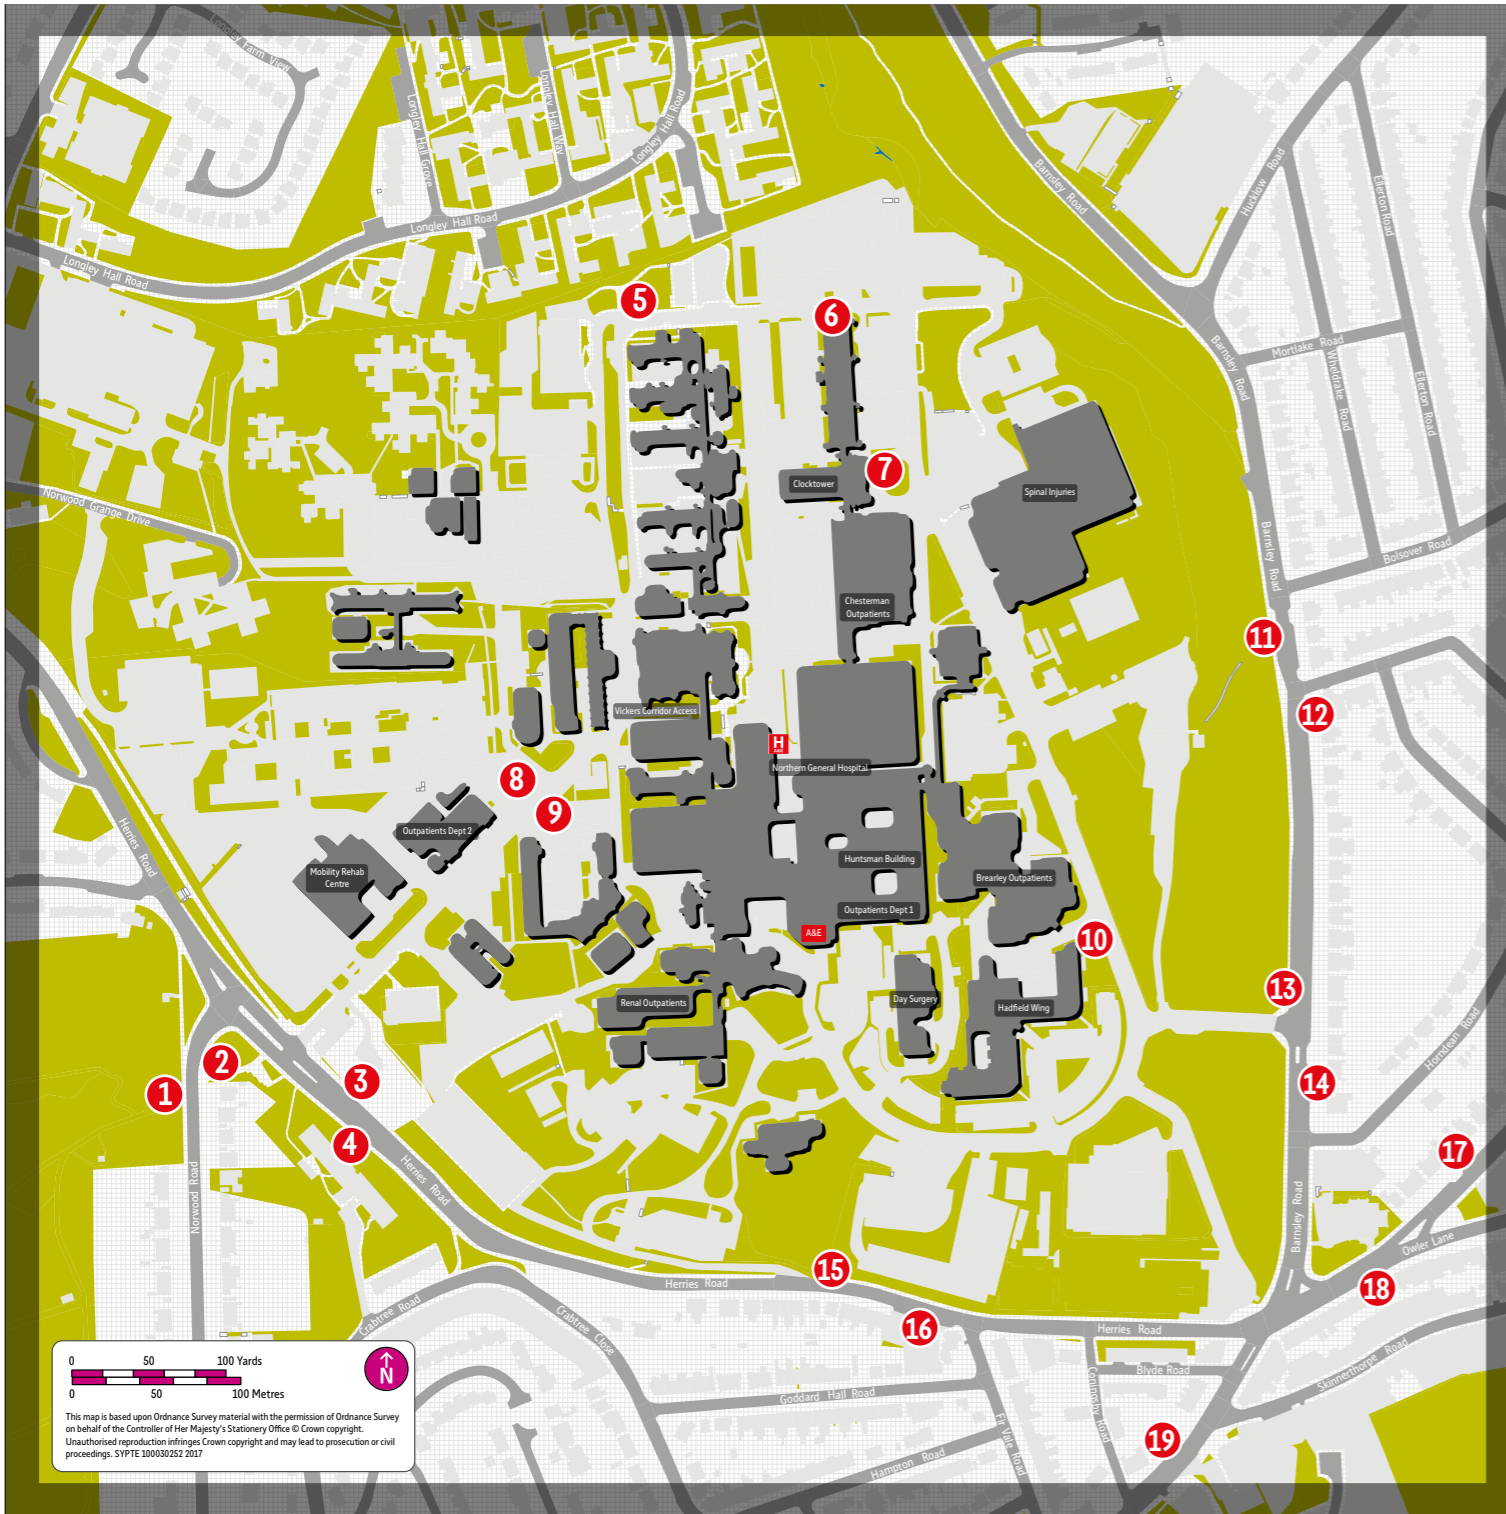

# Northern General Hospital

## Northern General Hospital Destination Finder

1 2	20, 97, 98	13	1, 1a, 2, 3, 3a, 29, 32, 88, X2
3 4 15 16	H1	12	1, 1a, 2, 3, 3a, 29, 32, 88
5 8	32	14	1, 1a, 2, 3, 3a, 29, 88, H1, X2
6 9 10	32	17 18	75, 76
7	2, 32, H1	19	1, 1a, 2, 3, 3a, 29, 75, 76, 88
11	1, 1a, 2, 3, 3a, 29, 32, 88		

Destination	Service(s)
Hurlfield	51
Leadmill	275
Lodge Moor	51
Lower Walkley	52, 52a
Lowfield	51
Loxley	52a
Norfolk Park	51
Rivelin	273, 274, 275
Sandygate	51
Sheffield Centre	51, 52, 52a, 273, 274, 275
Stoney Middleton	275
Tapton Hill	51, 273, 274, 275
Walkley	52, 52a
Western Bank	51, 52, 52a, 273, 274, 275
Weston Park Hospital	51, 52, 52a, 273, 274, 275
Wisewood	52a
Woodhouse	52, 52a
Woodhouse Mill	52
Worrall	52a
Yorkshire Bridge	273, 274, 275