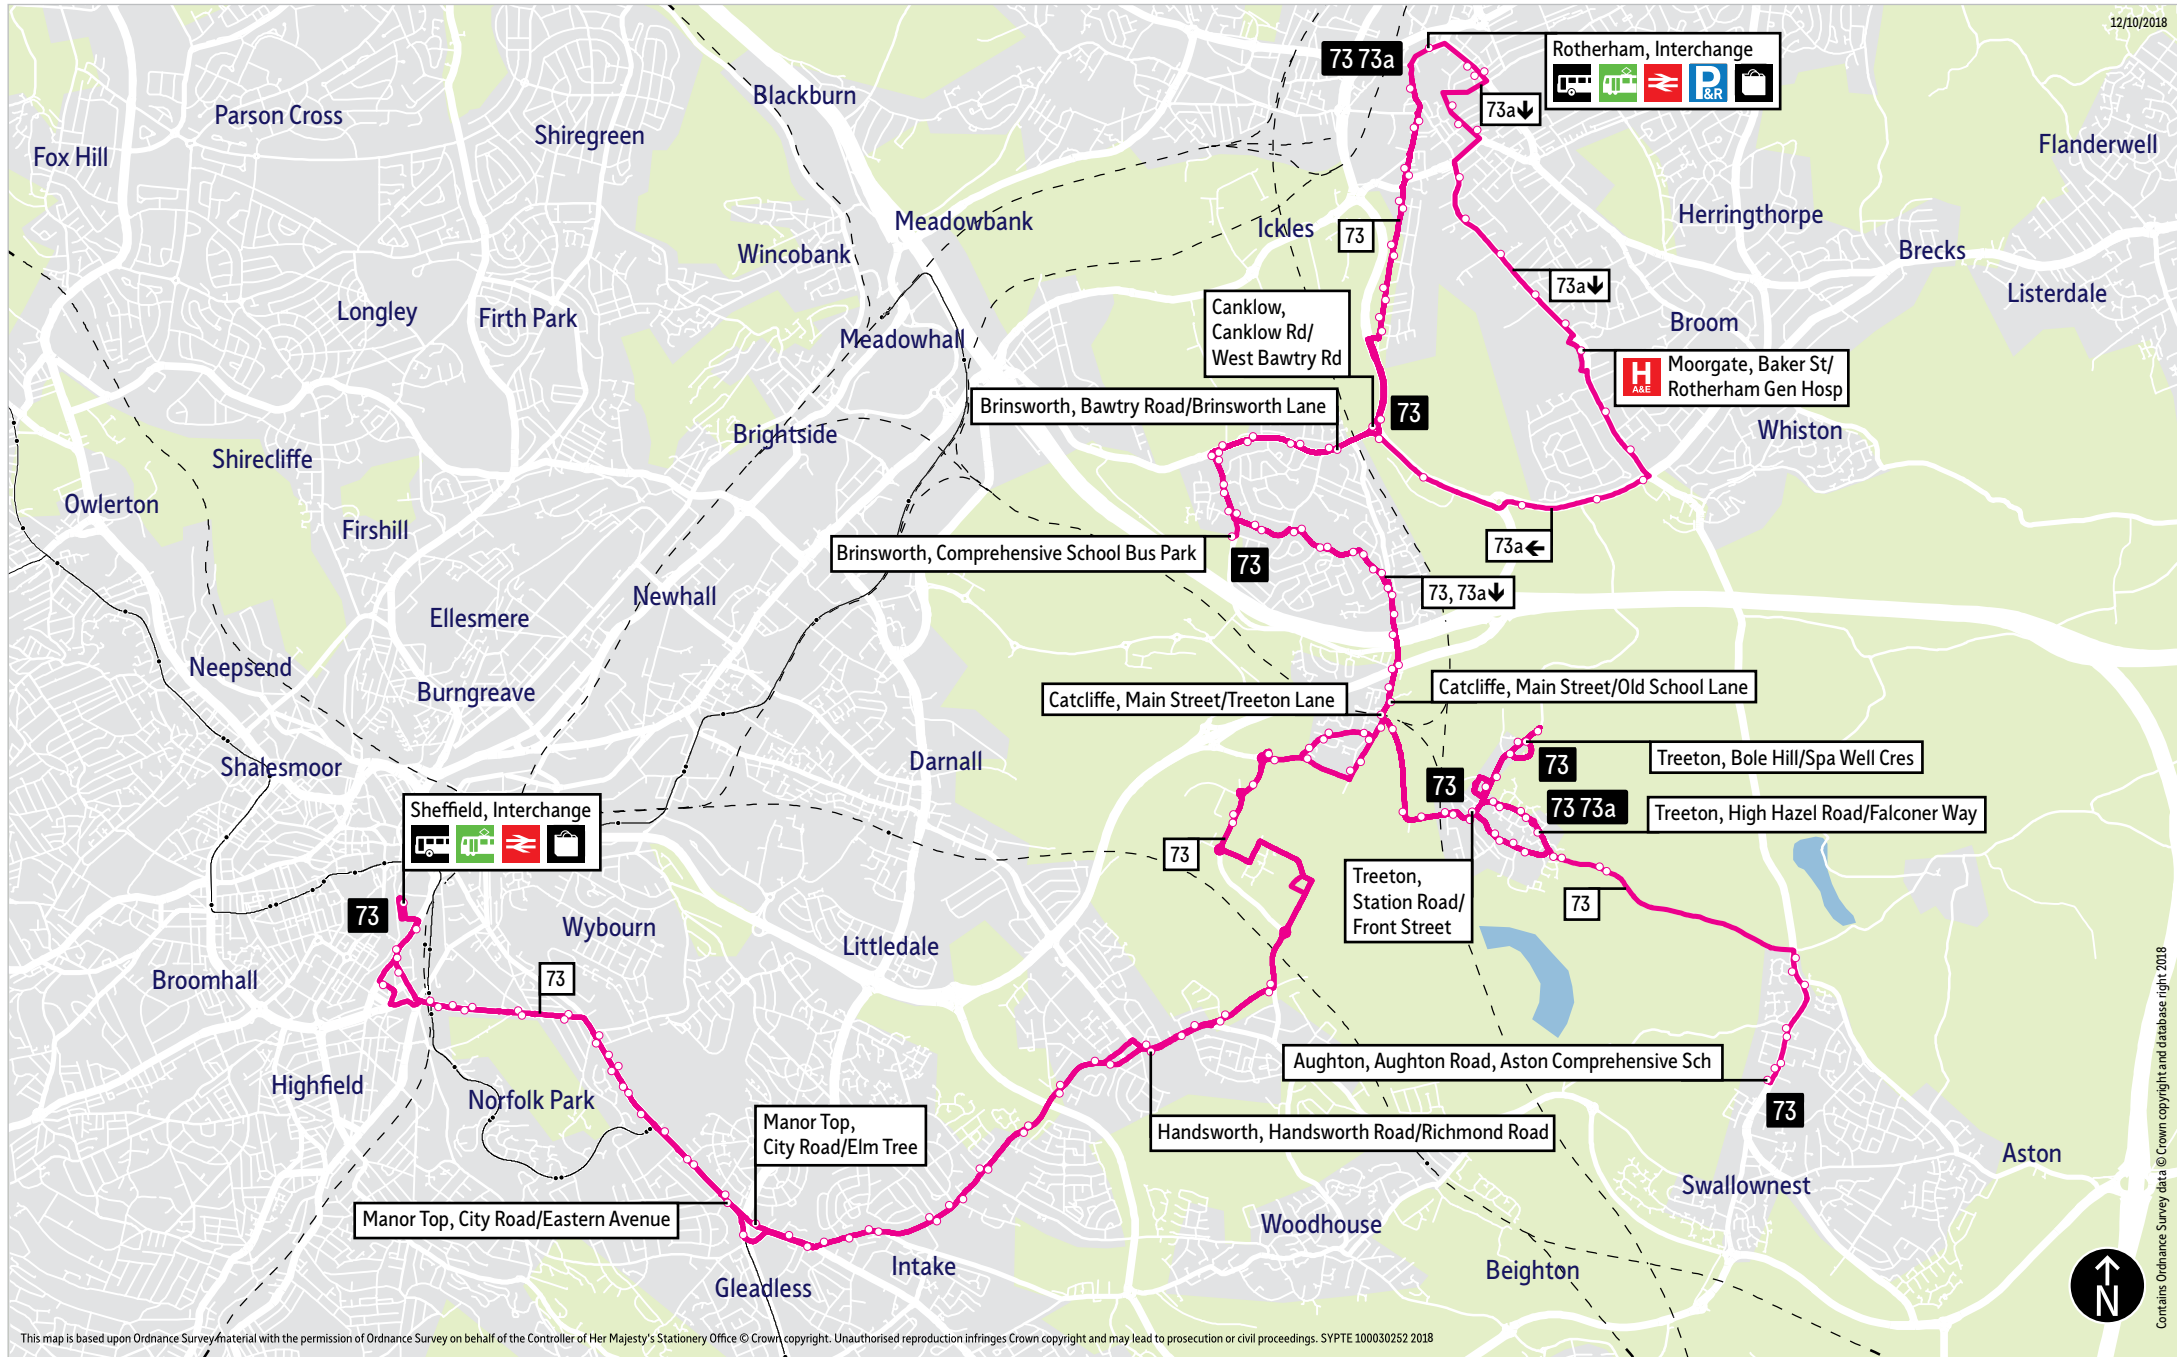

Bus route map for services 73 and 73a

12/10/2018

= Terminus point
 = Public transport
 = Shopping area
 = Bus route & stops
 = Rail line & station
 = Tram route & stop

Contains Ordnance Survey data © Crown copyright and database right 2018