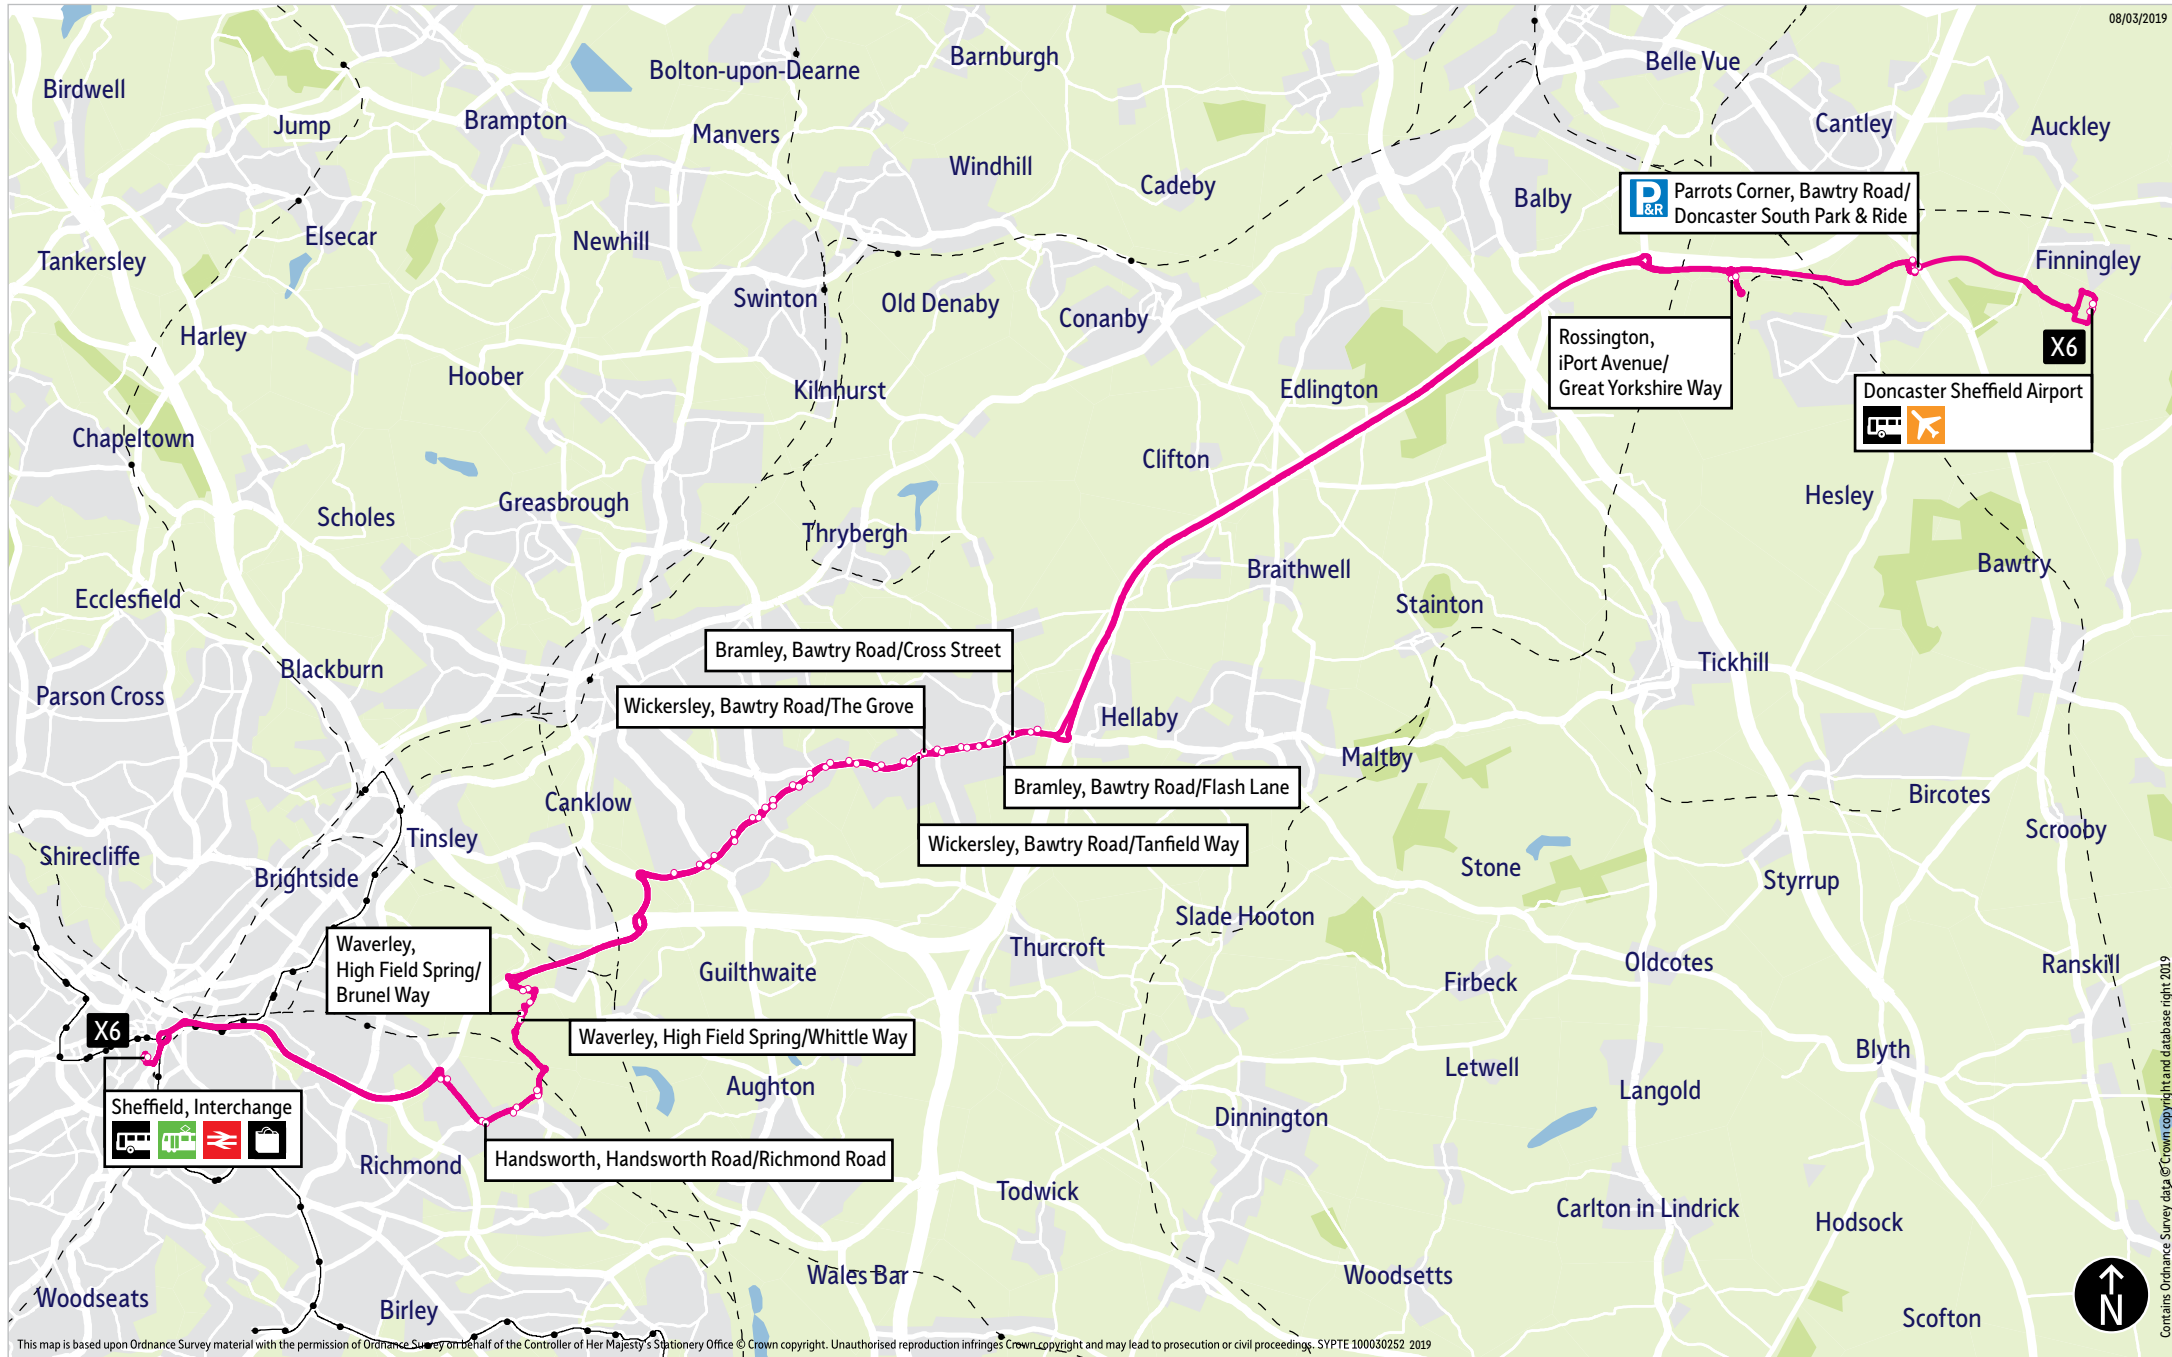

Bus route map for service X6

= Terminus point
= Public transport
= Shopping area
= Bus route & stops
= Rail line & station
= Tram route & stop

Contains Ordnance Survey data © Crown copyright and database right 2019