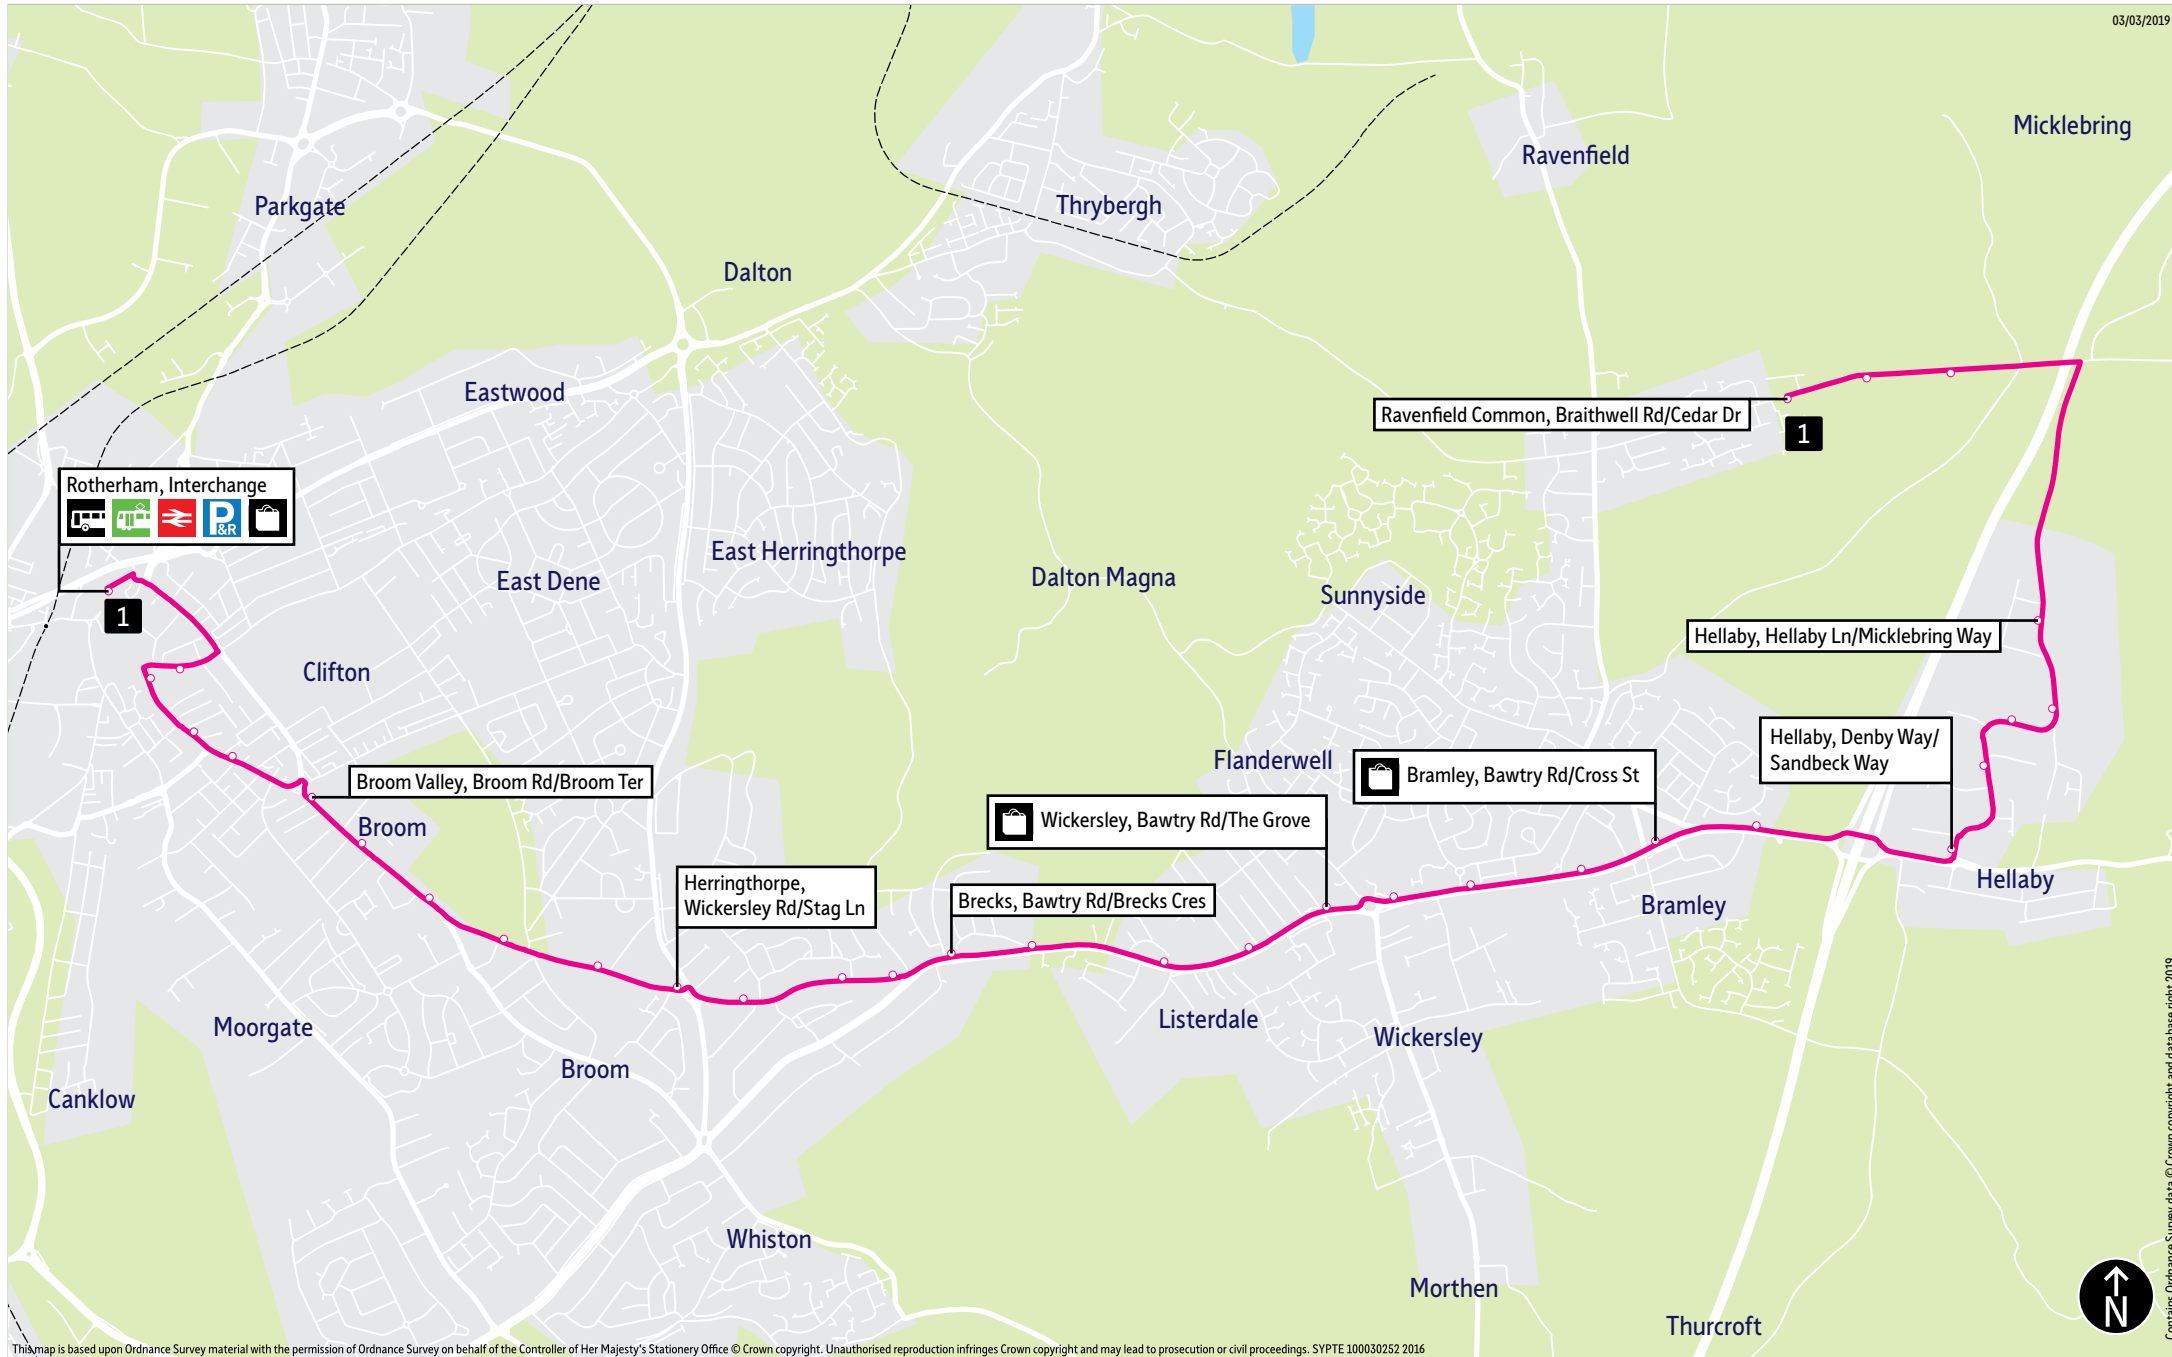

Bus route map for service 1

03/03/2019

■ = Terminus point
= Public transport
= Shopping area
= Bus route & stops
= Rail line & station
= Tram route & stop

Contains Ordnance Survey data © Crown copyright and database right 2019