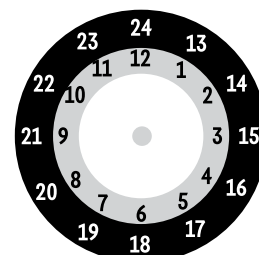

Stopping points for service 1

Rotherham, Interchange ▶ Doncaster Gate ▶ Wellgate ▶ **Broom Valley** ▶ Broom Road ▶
Broom ▶ Wickersley Road ▶ **Herringthorpe** ▶ Wickersley Road ▶ **Brecks** ▶ Bawtry Road ▶
Listerdale ▶ Wickersley ▶ **Bramley** ▶ **Hellaby** ▶ Denby Way ▶ Hellaby Lane ▶ Common Lane ▶
Ravenfield Common, Braithwell Road

1 ▶ Monday to Friday

Rotherham Centre ▶ Ravenfield Common

Rotherham, Interchange	0530 0615 0645 0715
Wickersley, Bawtry Rd/The Grove	0543 0628 0658 0728
Bramley, Bawtry Rd/Cross St	0546 0631 0701 0731
Hellaby, Denby Way/Sandbeck Way	0550 0635 0705 0735
Ravenfield Common, Braithwell Rd/Cedar Dr	0554 0639 0709 0739

No Service Saturday or Sunday

The information shown is correct at the time of production and is subject to change.

24 hour clock

24 hour clock

Throughout South Yorkshire our timetables use the 24 hour clock to avoid confusion between am and pm times.

For example:

9.00am is shown as 0900

2.15pm is shown as 1415

10.25pm is shown as 2225

24 hour times

12 hour times