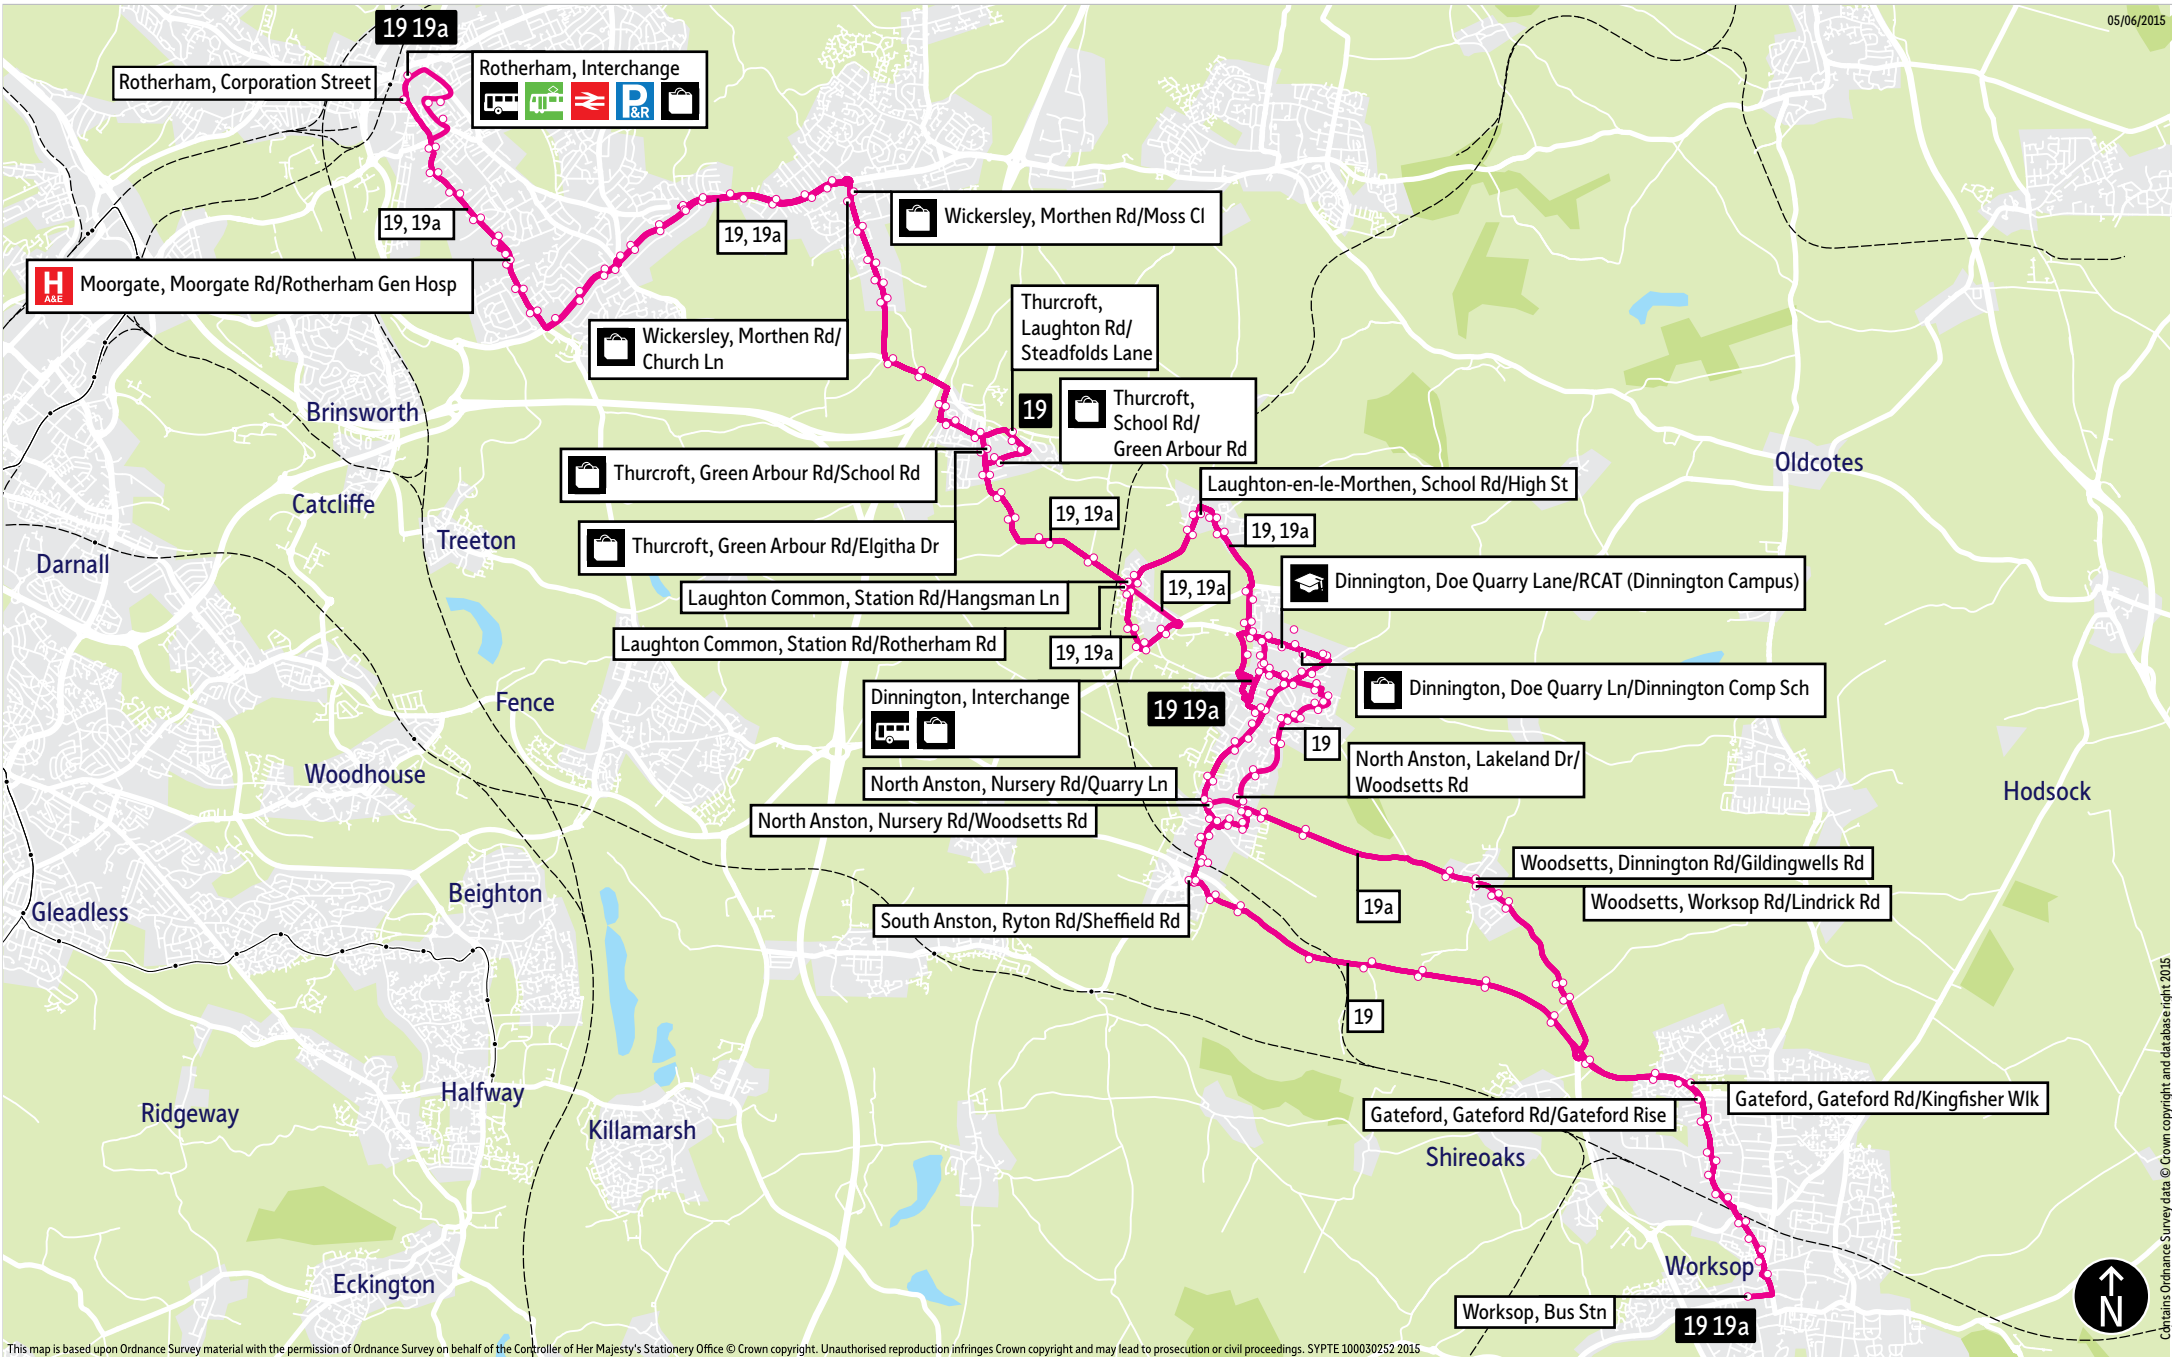

Bus route map for services 19 and 19a

05/06/2015

- = Terminus point
- = Public transport
- = Shopping area
- = Bus route & stops
- = Rail line & station
- = Tram route & stop

Contains Ordnance Survey data © Crown copyright and database right 2015