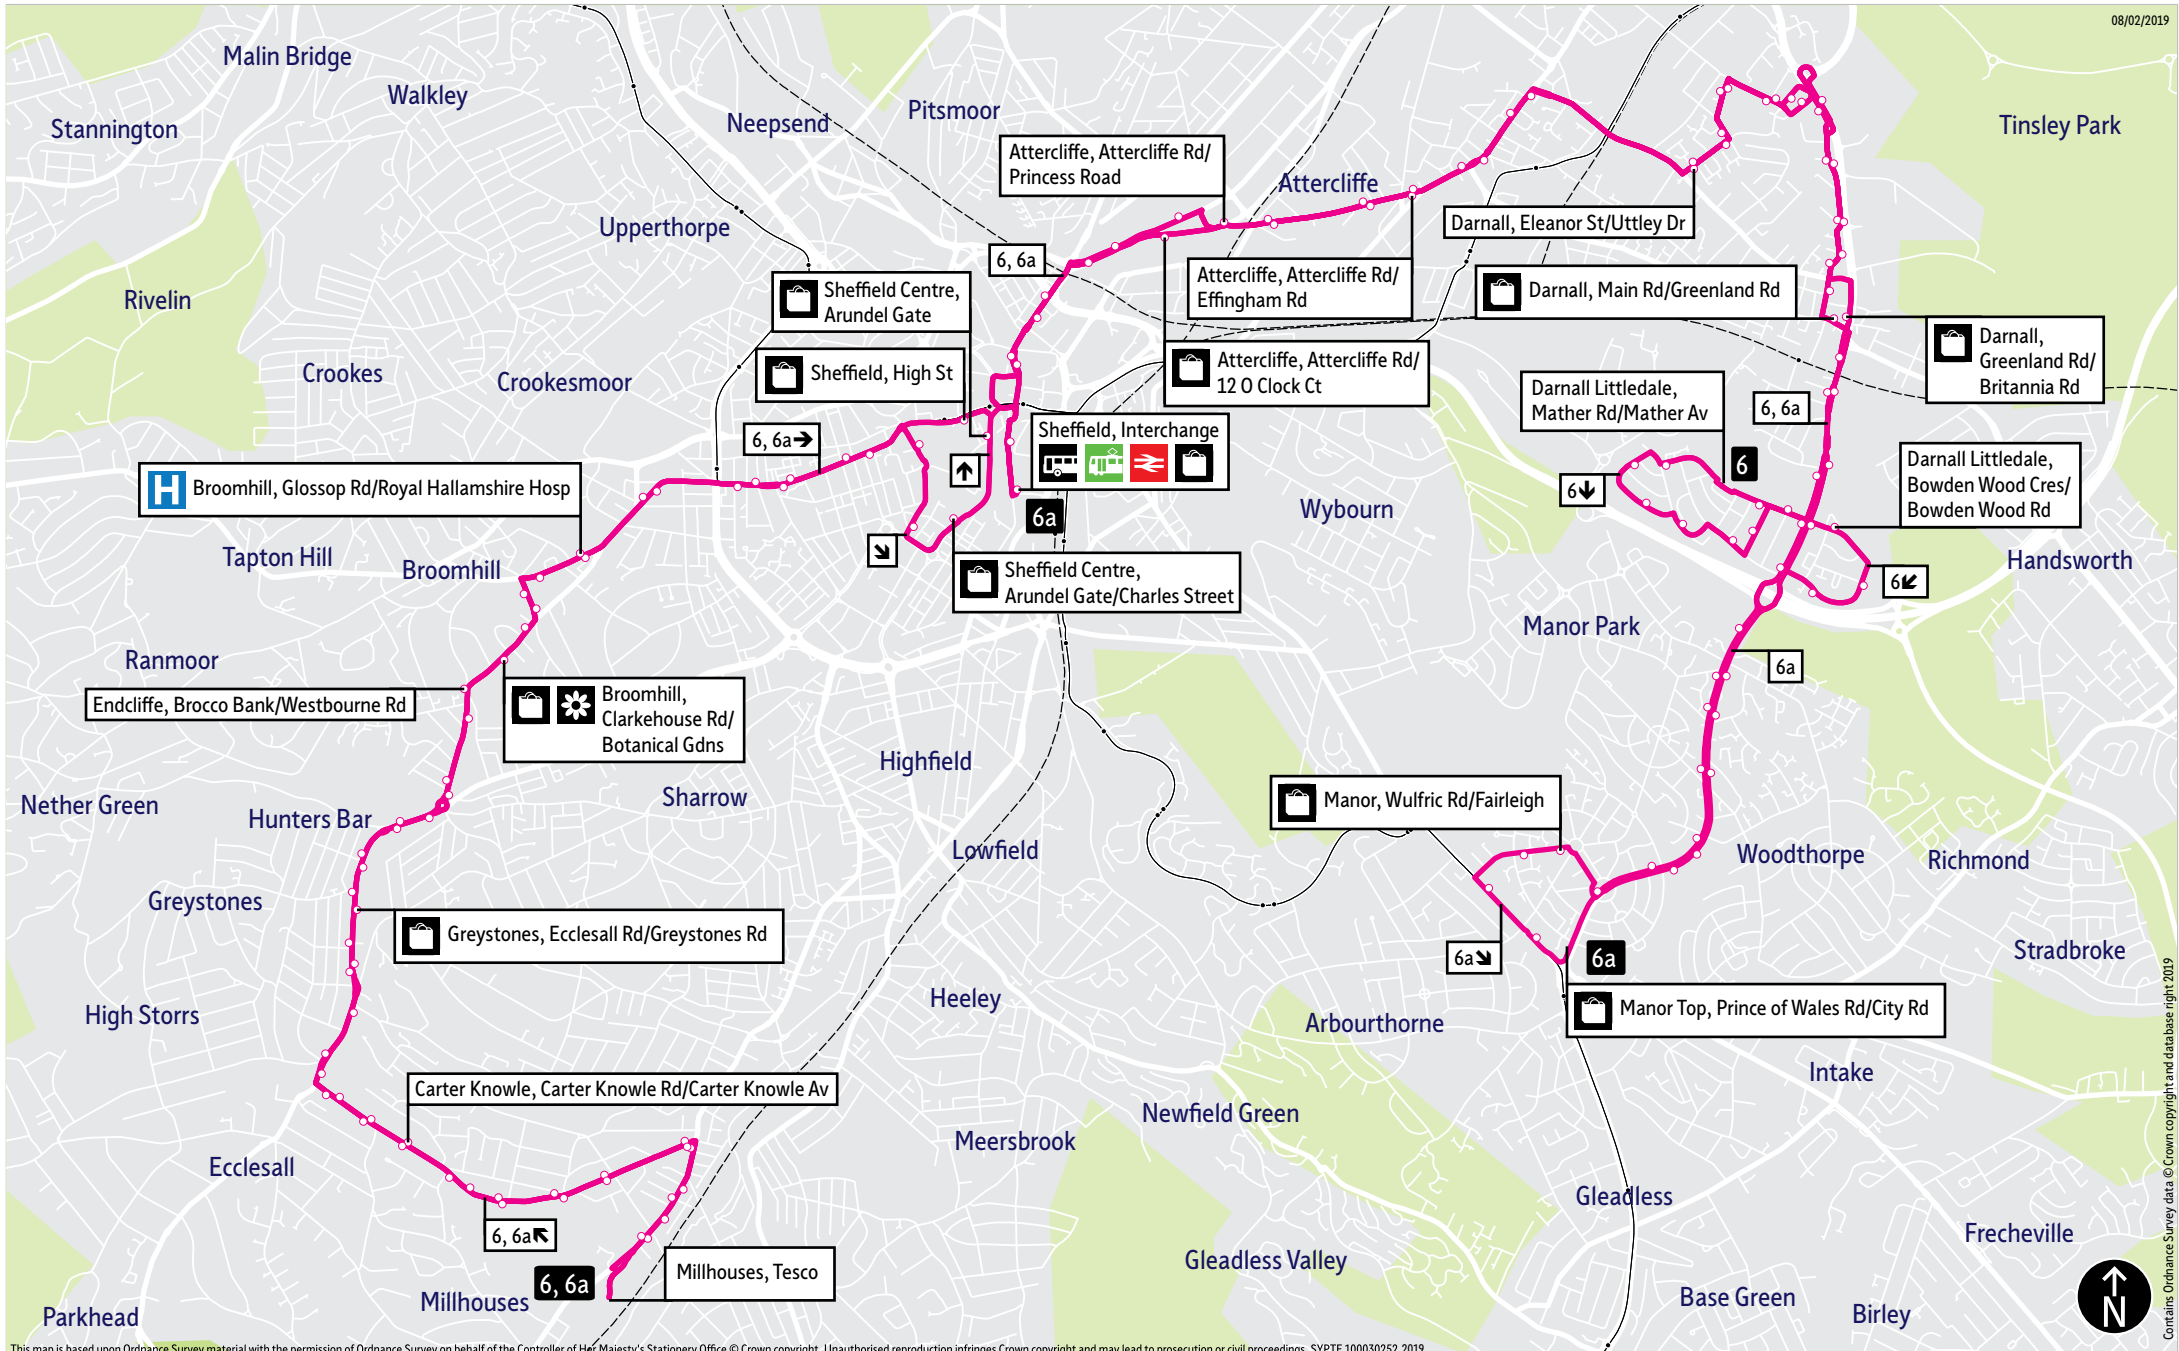

Bus route map for services 6 and 6a

08/02/2019

= Terminus point
 = Public transport
 = Shopping area
 = Bus route & stops
 = Rail line & station
 = Tram route & stop

Contains Ordnance Survey data © Crown copyright and database right 2019