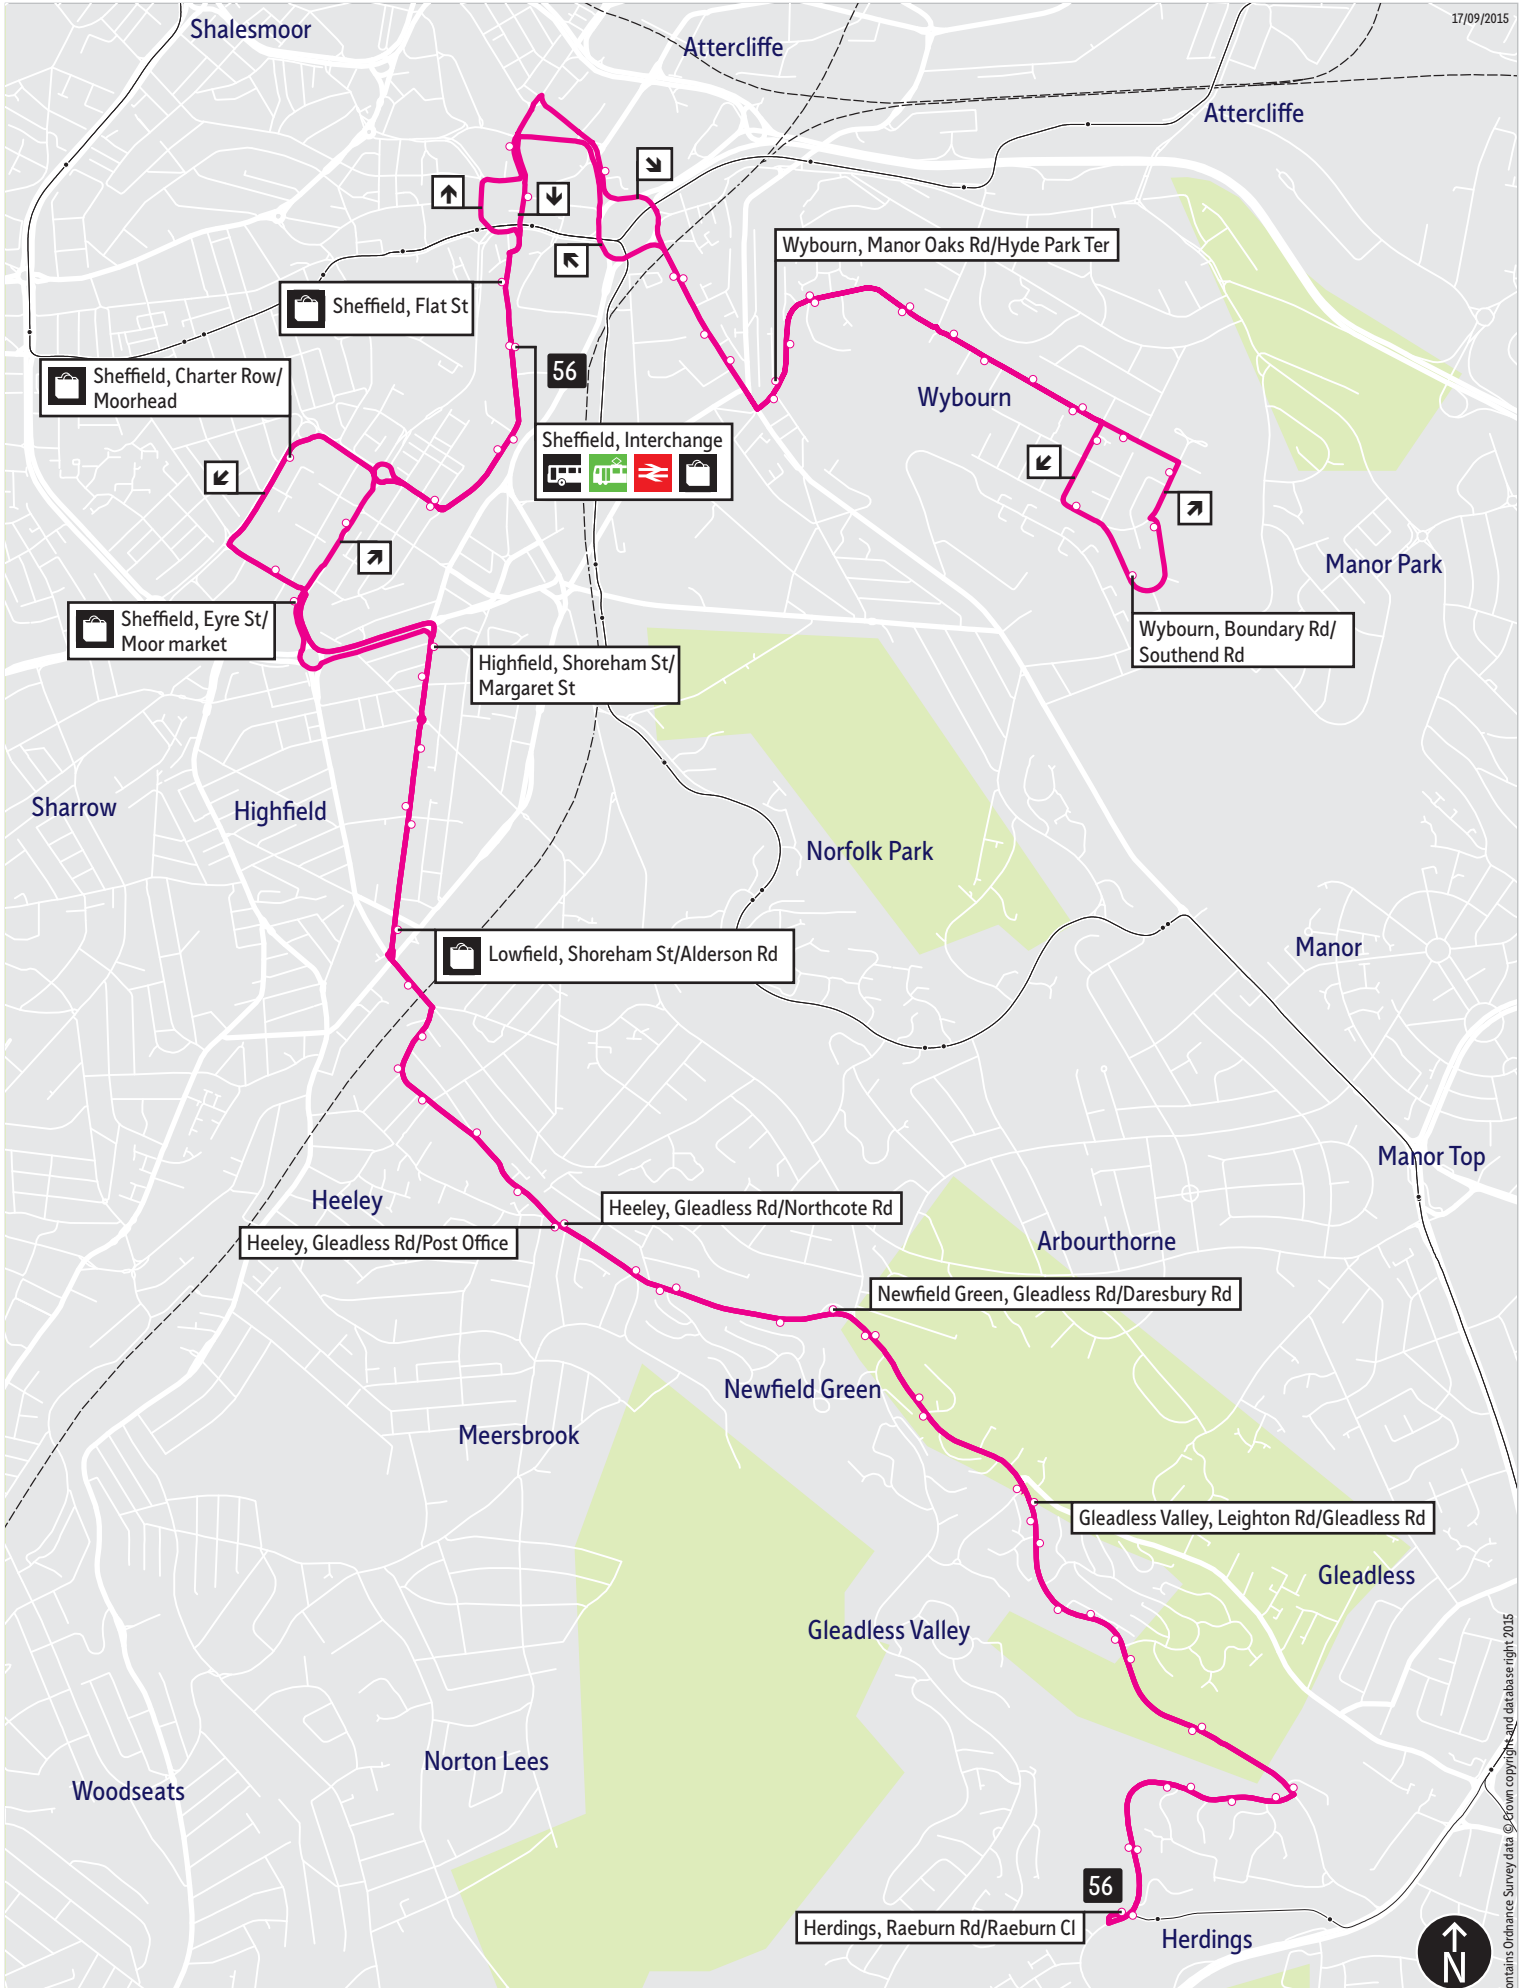

Bus route map for service 56

17/09/2015

■ = Terminus point
🚏 = Public transport
🛒 = Shopping area
🚚 = Bus route & stops
🚊 = Rail line & station
🚋 = Tram route & stop

Contains Ordnance Survey data © Crown copyright and database right 2015