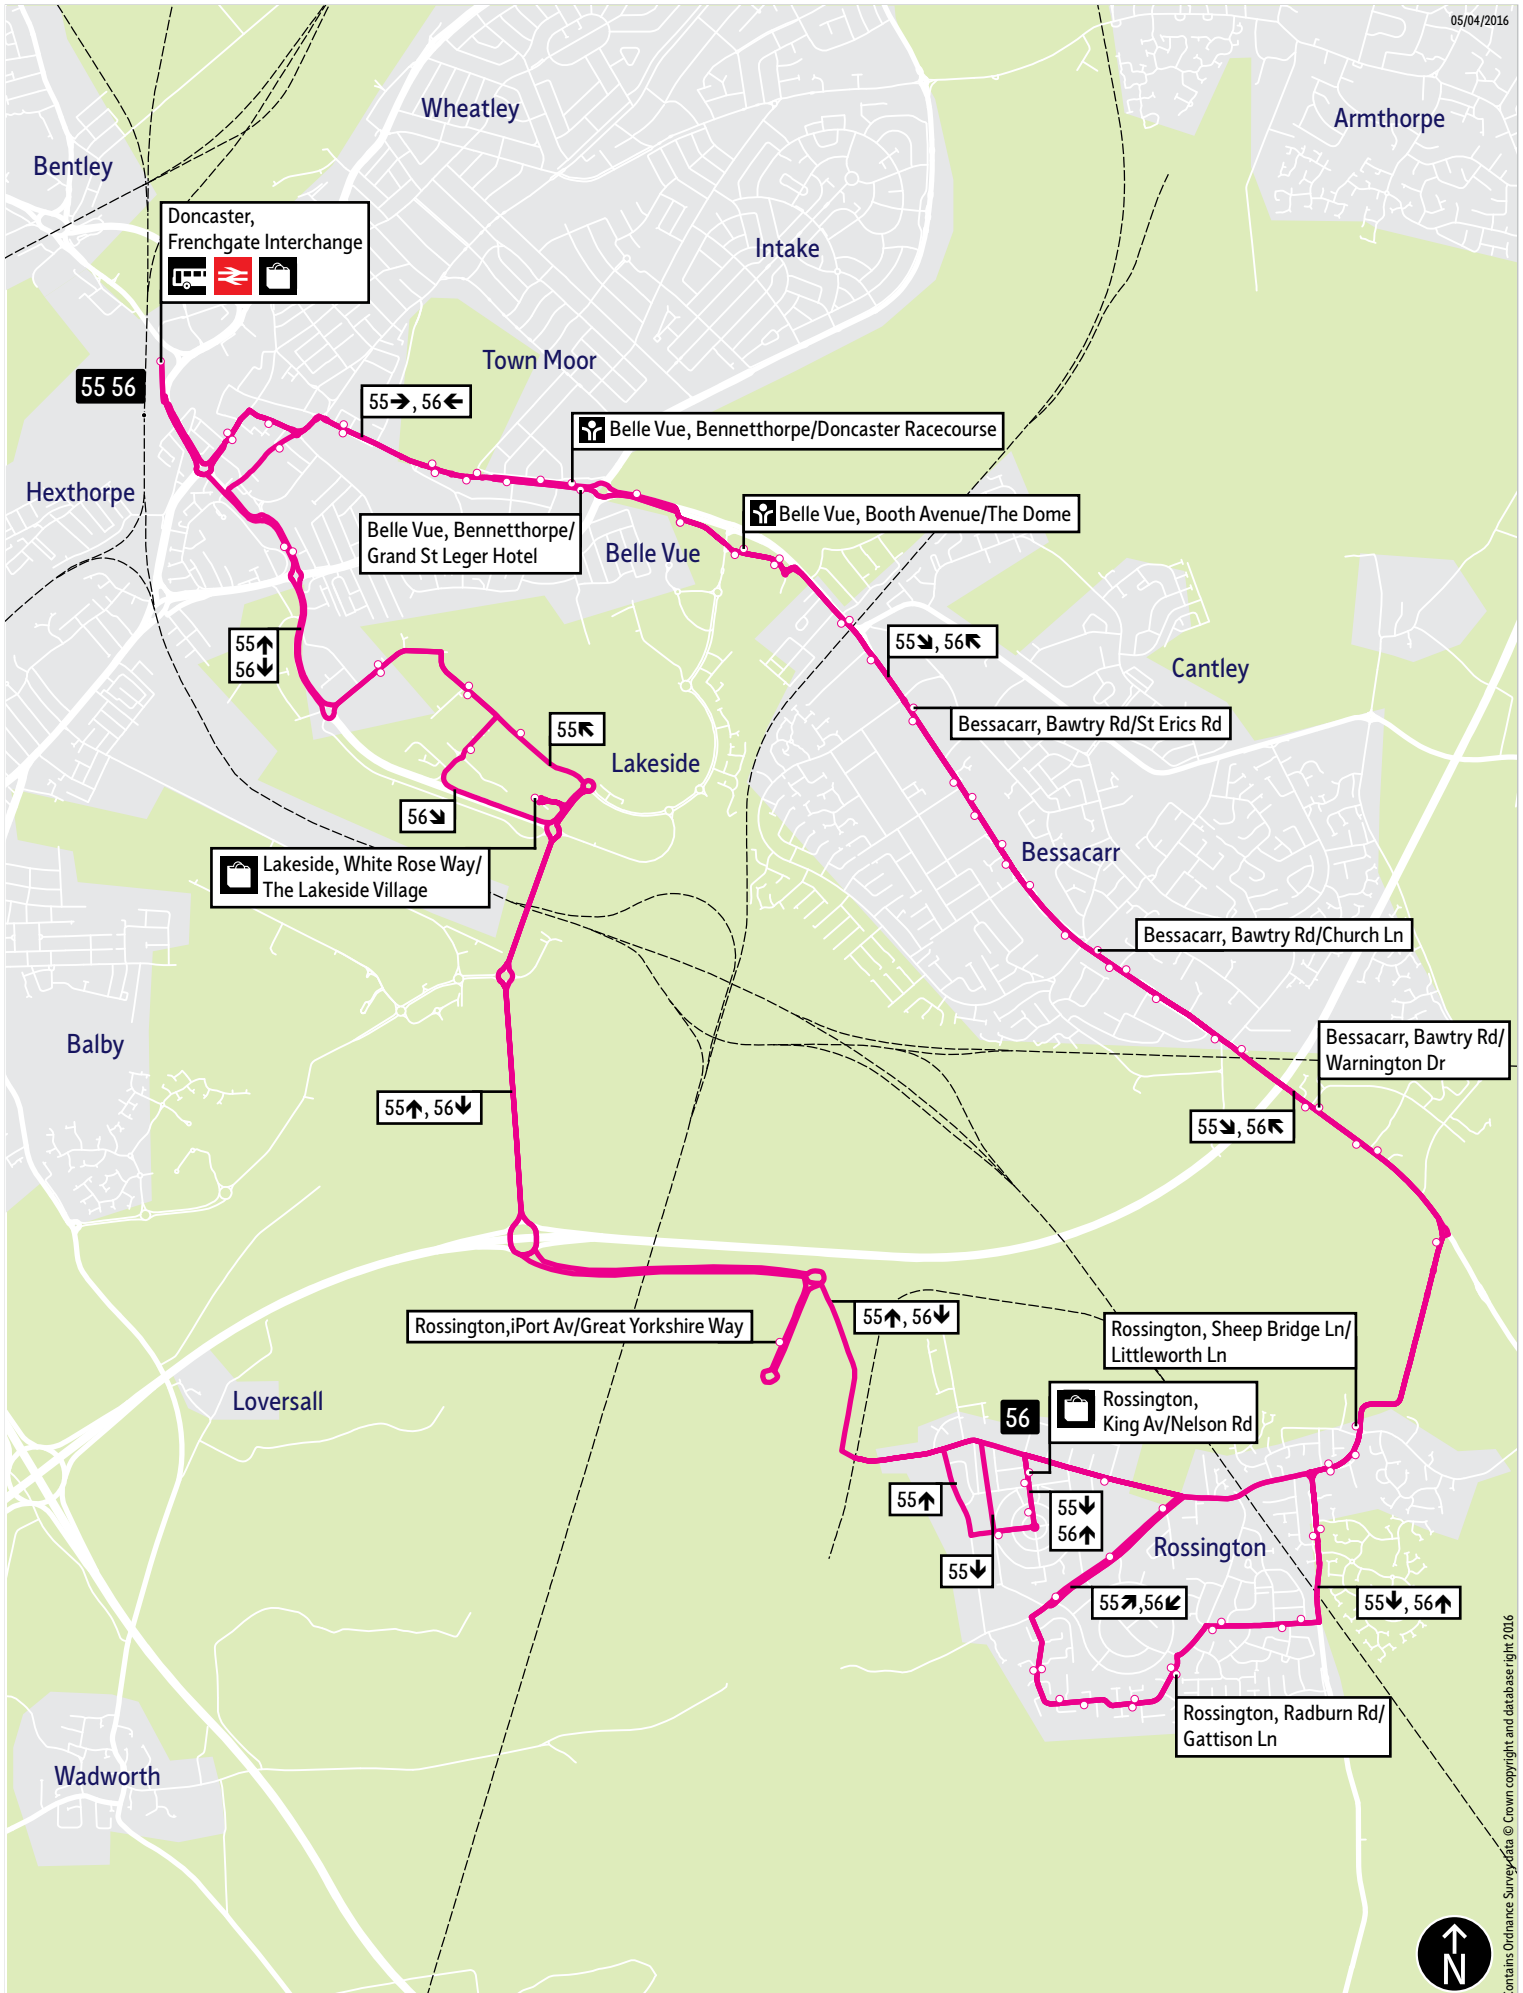

Bus route map for services 55 and 56

05/04/2016

This map is based upon Ordnance Survey material with the permission of Ordnance Survey on behalf of the Controller of Her Majesty's Stationery Office © Crown copyright. Unauthorised reproduction infringes Crown copyright and may lead to prosecution or civil proceedings. SYPTE 100030252 2016

■ = Terminus point
🚏 = Public transport
🛒 = Shopping area
🚚 = Bus route & stops
— = Rail line & station
— = Tram route & stop

Contains Ordnance Survey data © Crown copyright and database right 2016