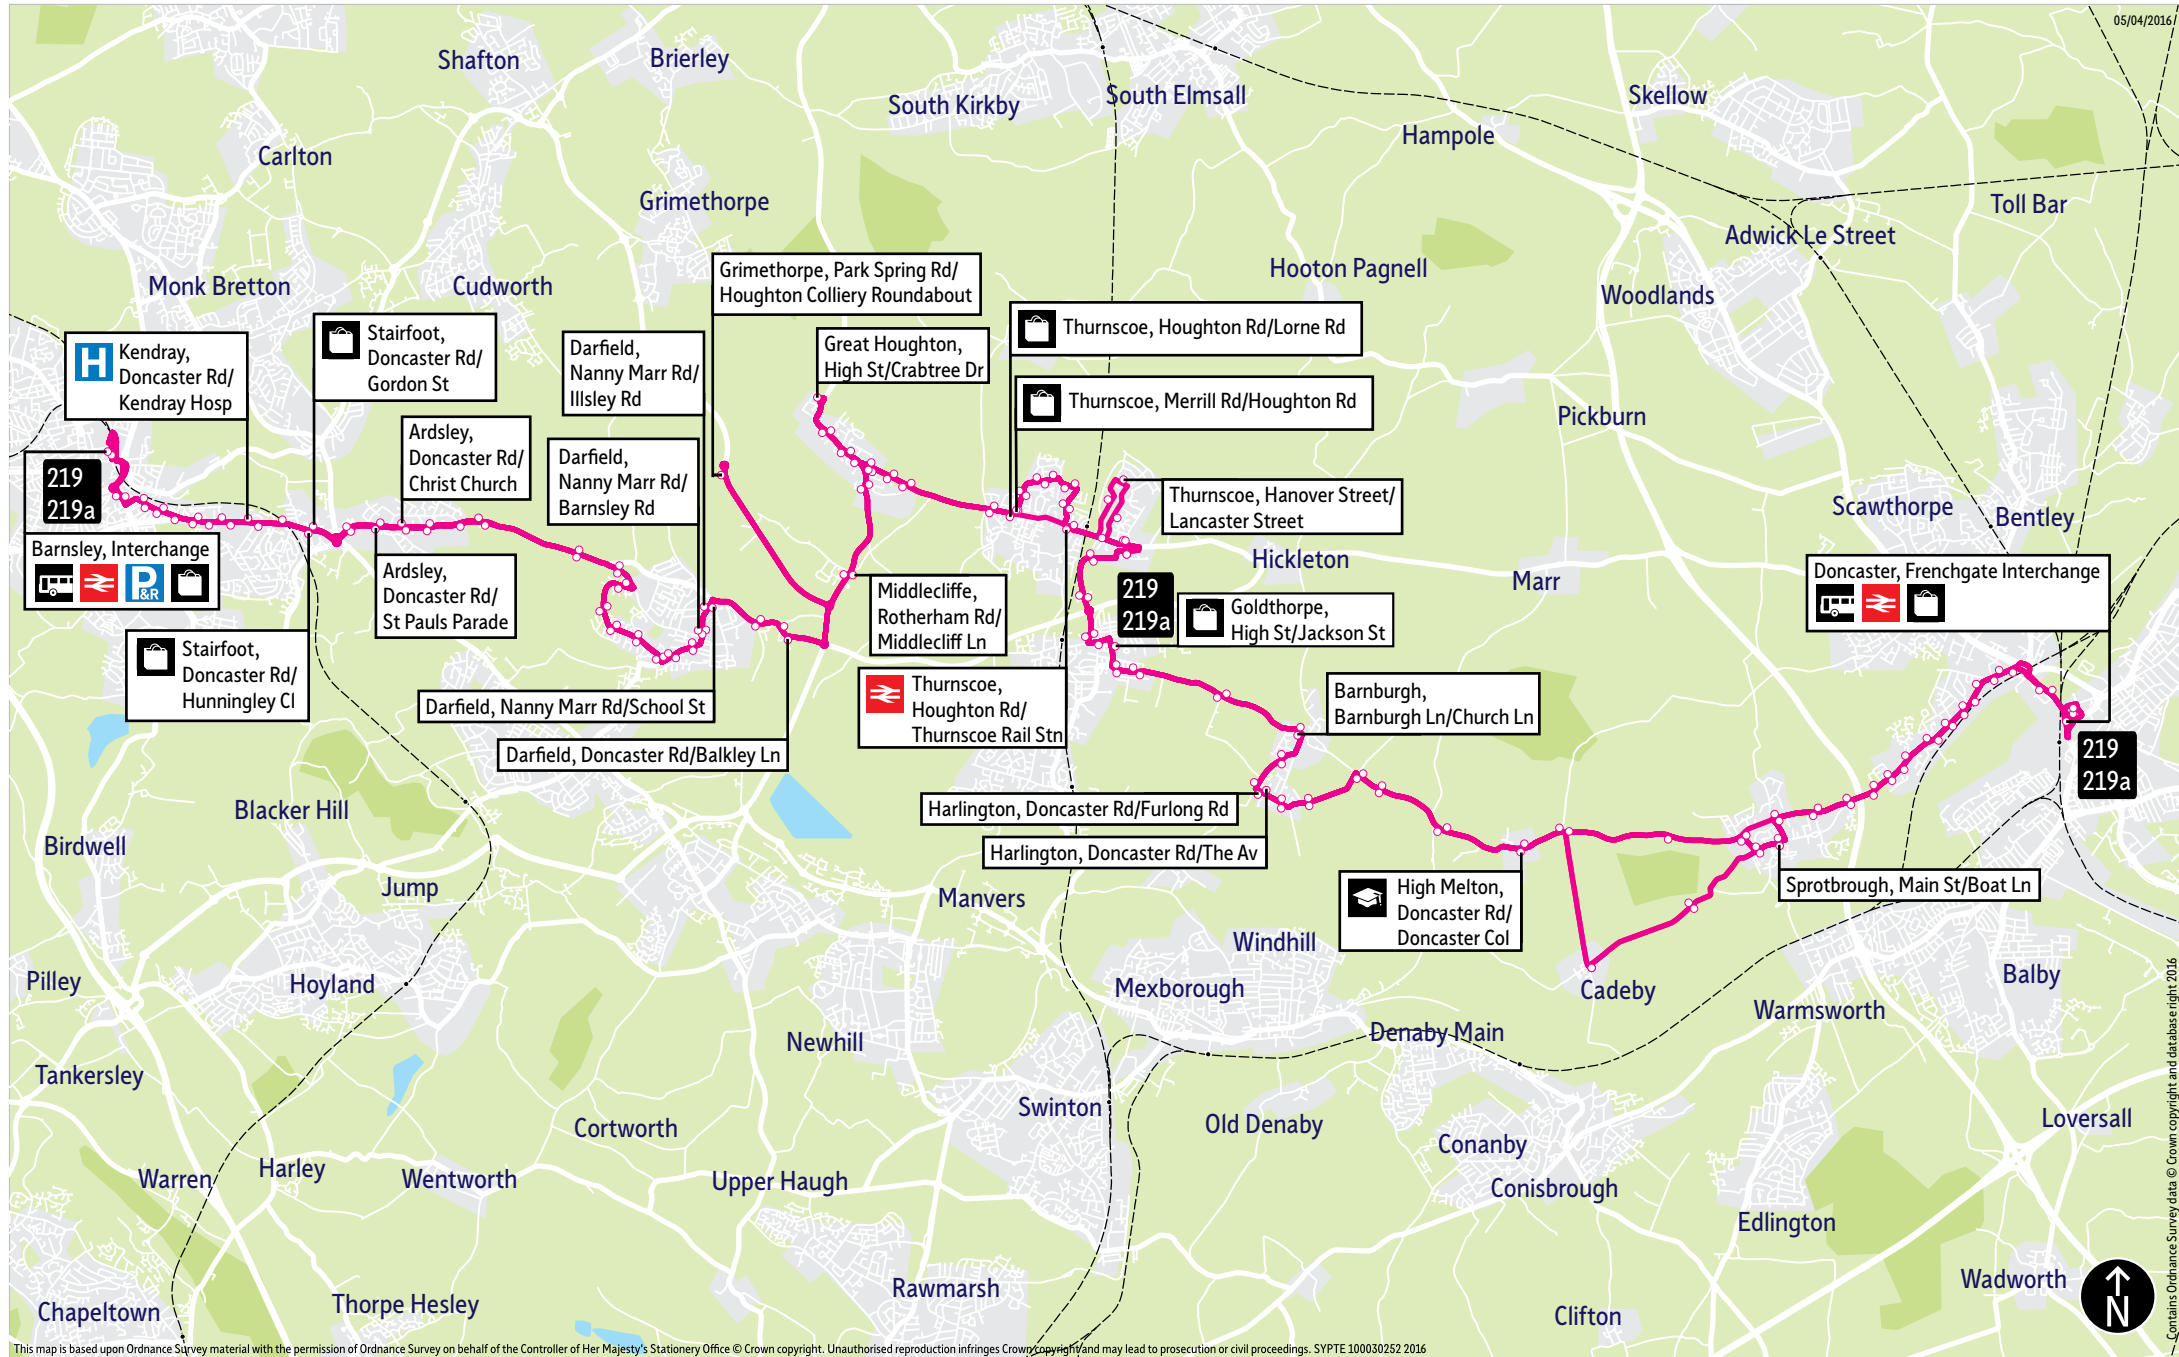

Bus route map for services 219 and 219a

= Terminus point

 = Public transport
 = Shopping area
 = Bus route & stops
 = Rail line & station
 = Tram route & stop

Contains Ordnance Survey data © Crown copyright and database right 2016