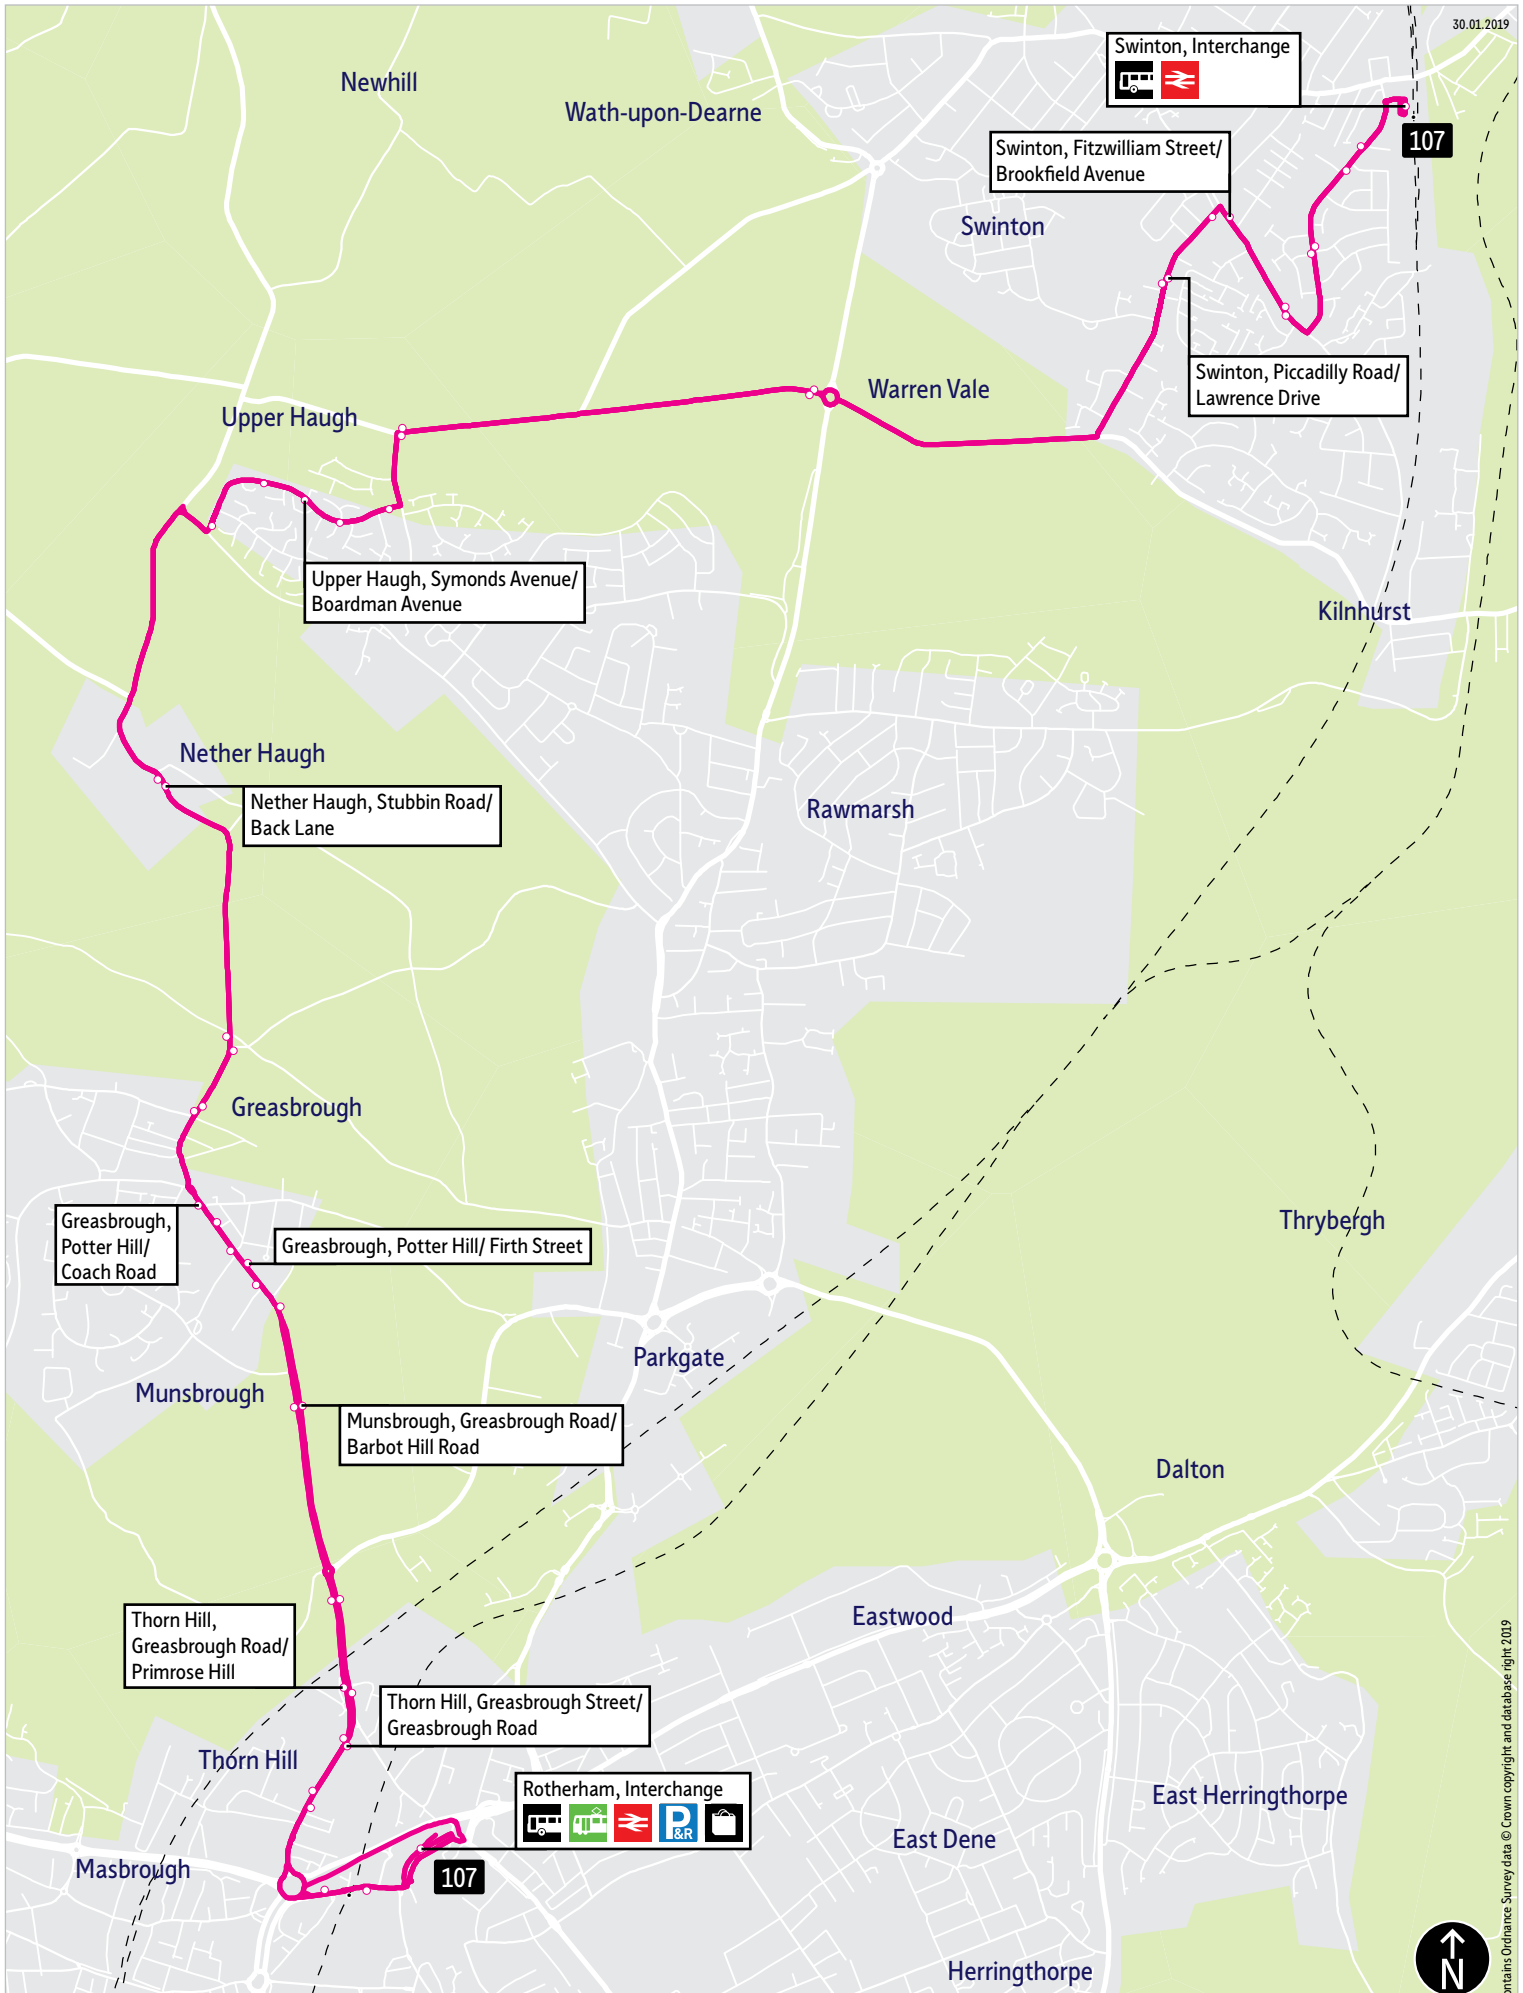

Bus route map for service 107

30.01.2019

This map is based upon Ordnance Survey material with the permission of Ordnance Survey on behalf of the Controller of Her Majesty's Stationery Office © Crown copyright. Unauthorised reproduction infringes Crown copyright and may lead to prosecution or civil proceedings. SYPTE 100030252 2019

■ = Terminus point
🚉 = Public transport
🛒 = Shopping area
🚌 = Bus route & stops
🚊 = Rail line & station
🚋 = Tram route & stop