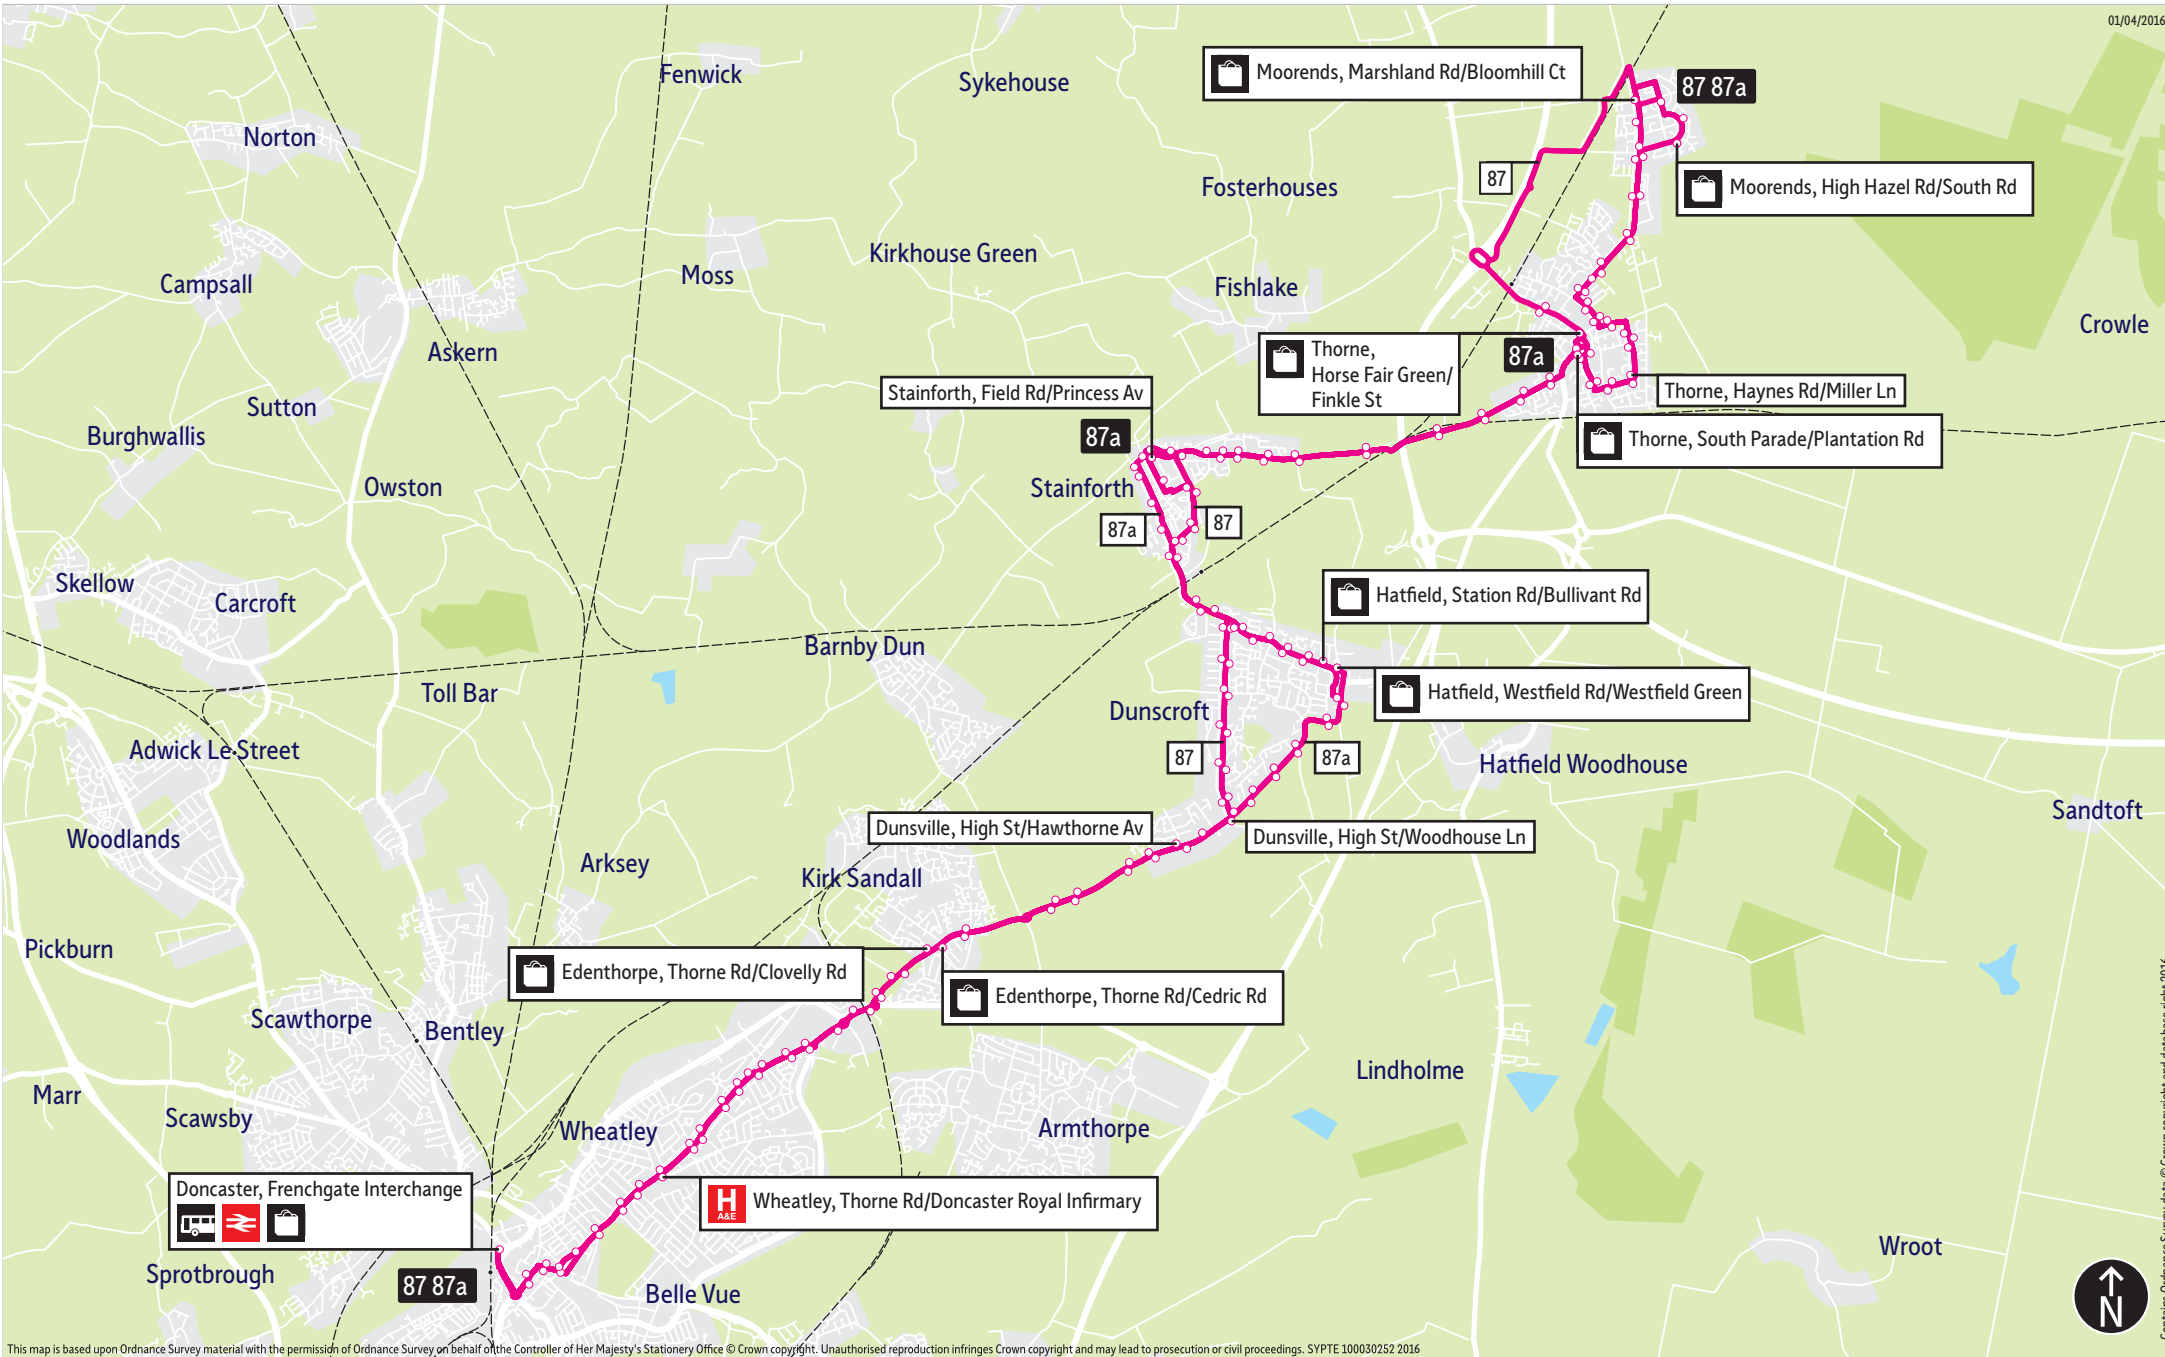

Bus route map for services 87 and 87a

01/04/2016

Contains Ordnance Survey data © Crown copyright and database right 2016

■ = Terminus point
= Public transport
= Shopping area
= Bus route & stops
- - - - = Rail line & station
- - - - = Tram route & stop