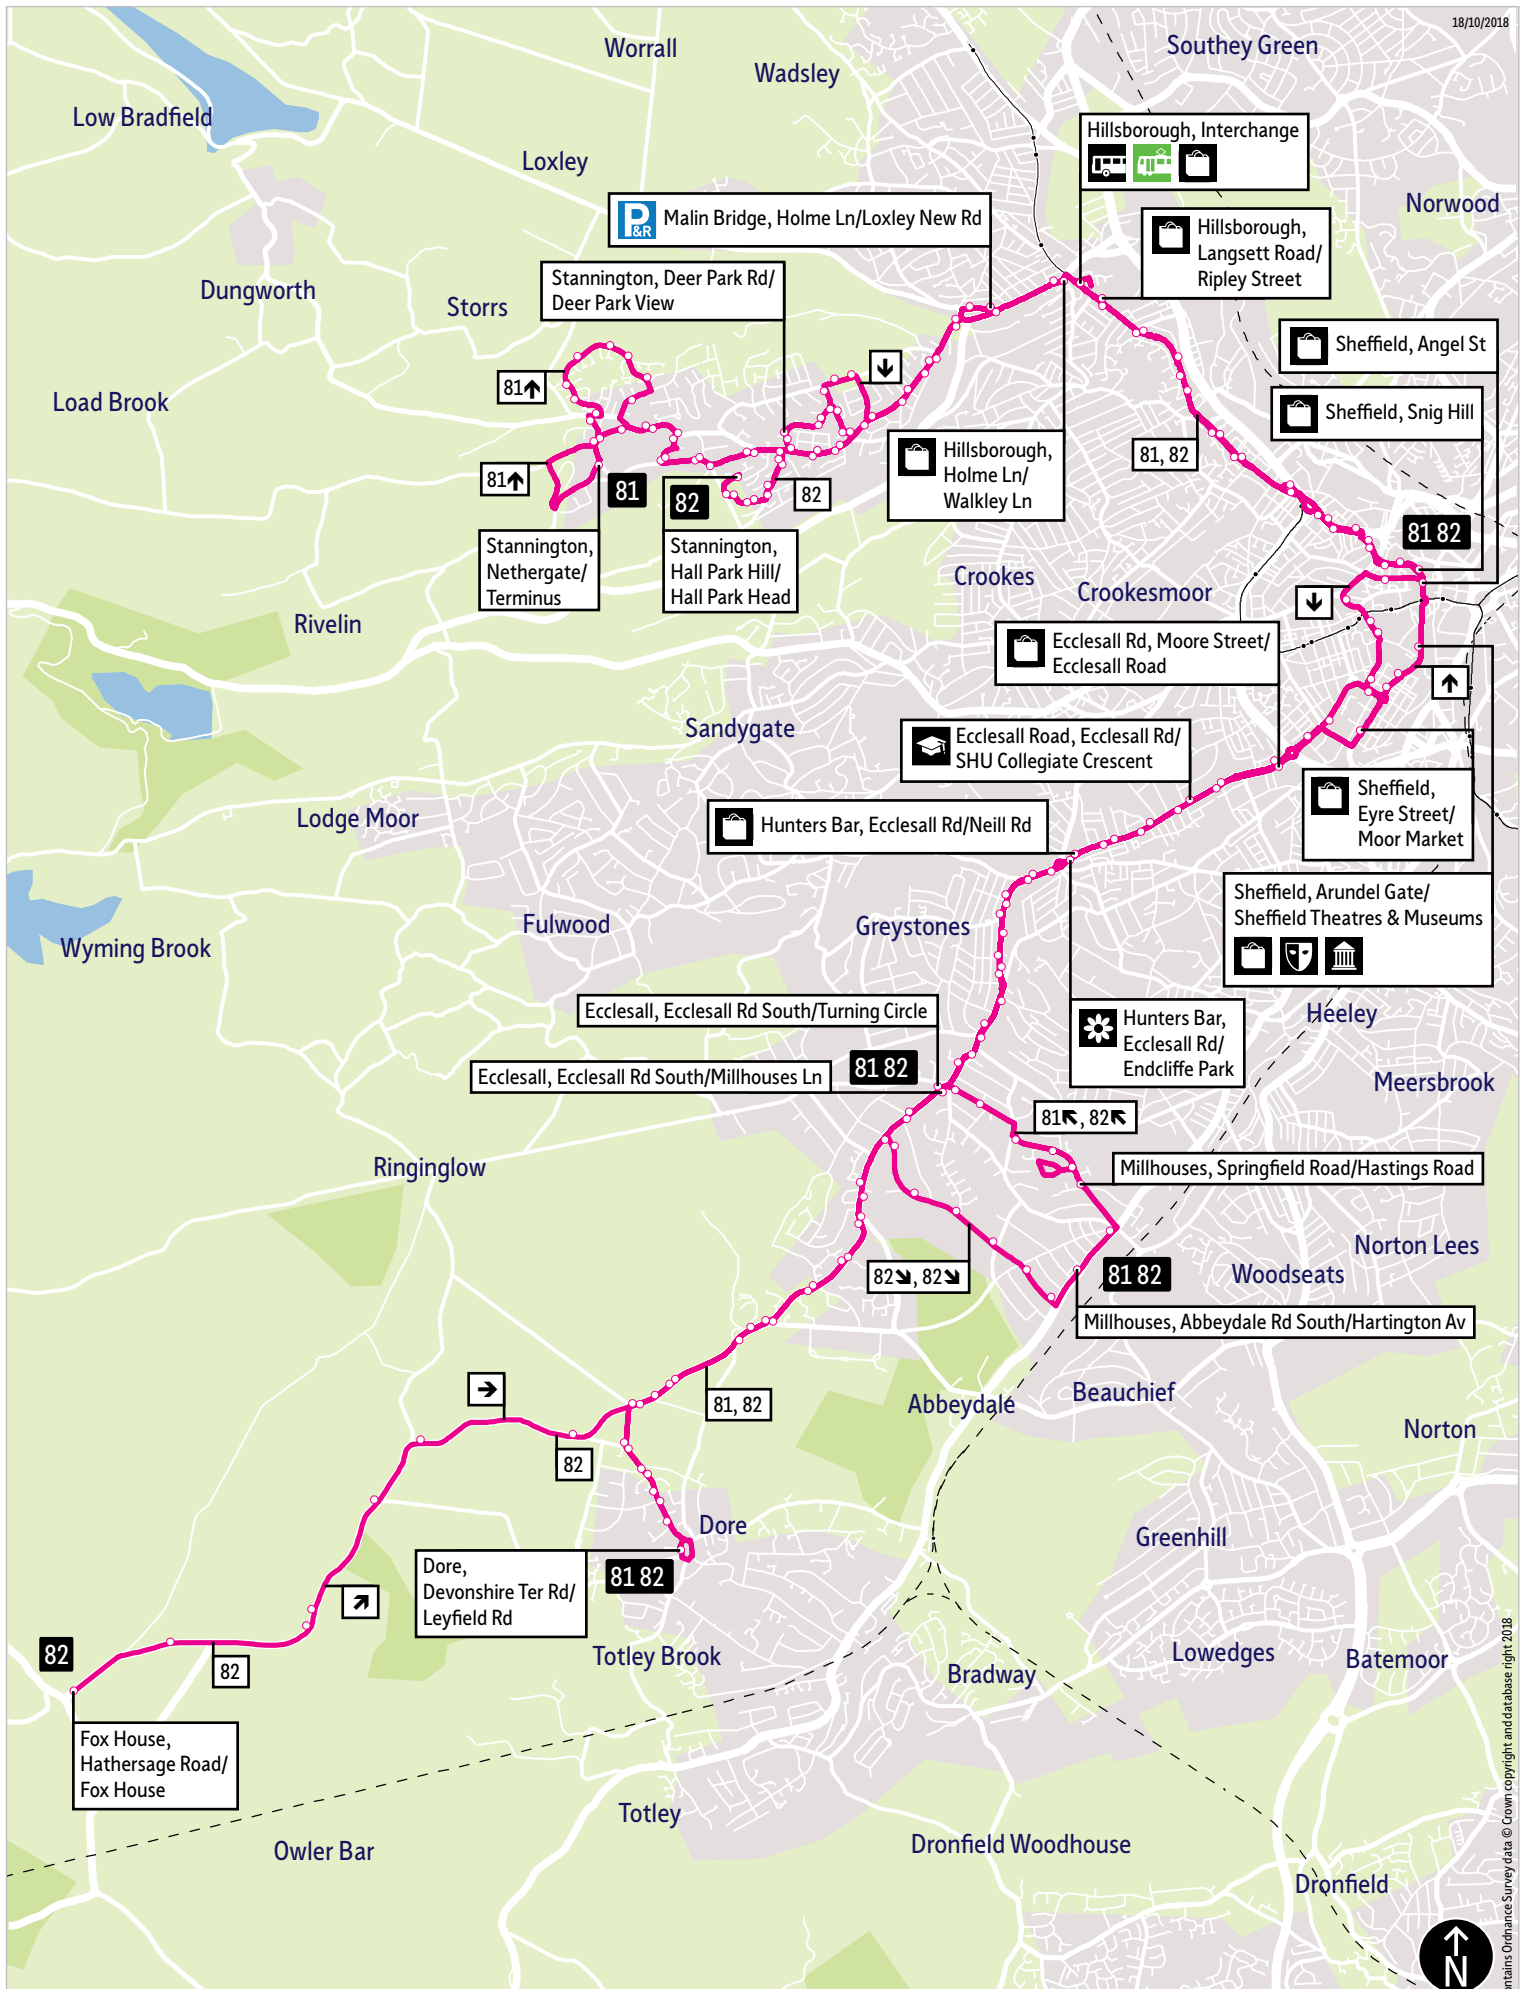

Bus route map for services 81 and 82

18/10/2018

■ = Terminus point
= Public transport
= Shopping area
= Bus route & stops
= Rail line & station
= Tram route & stop