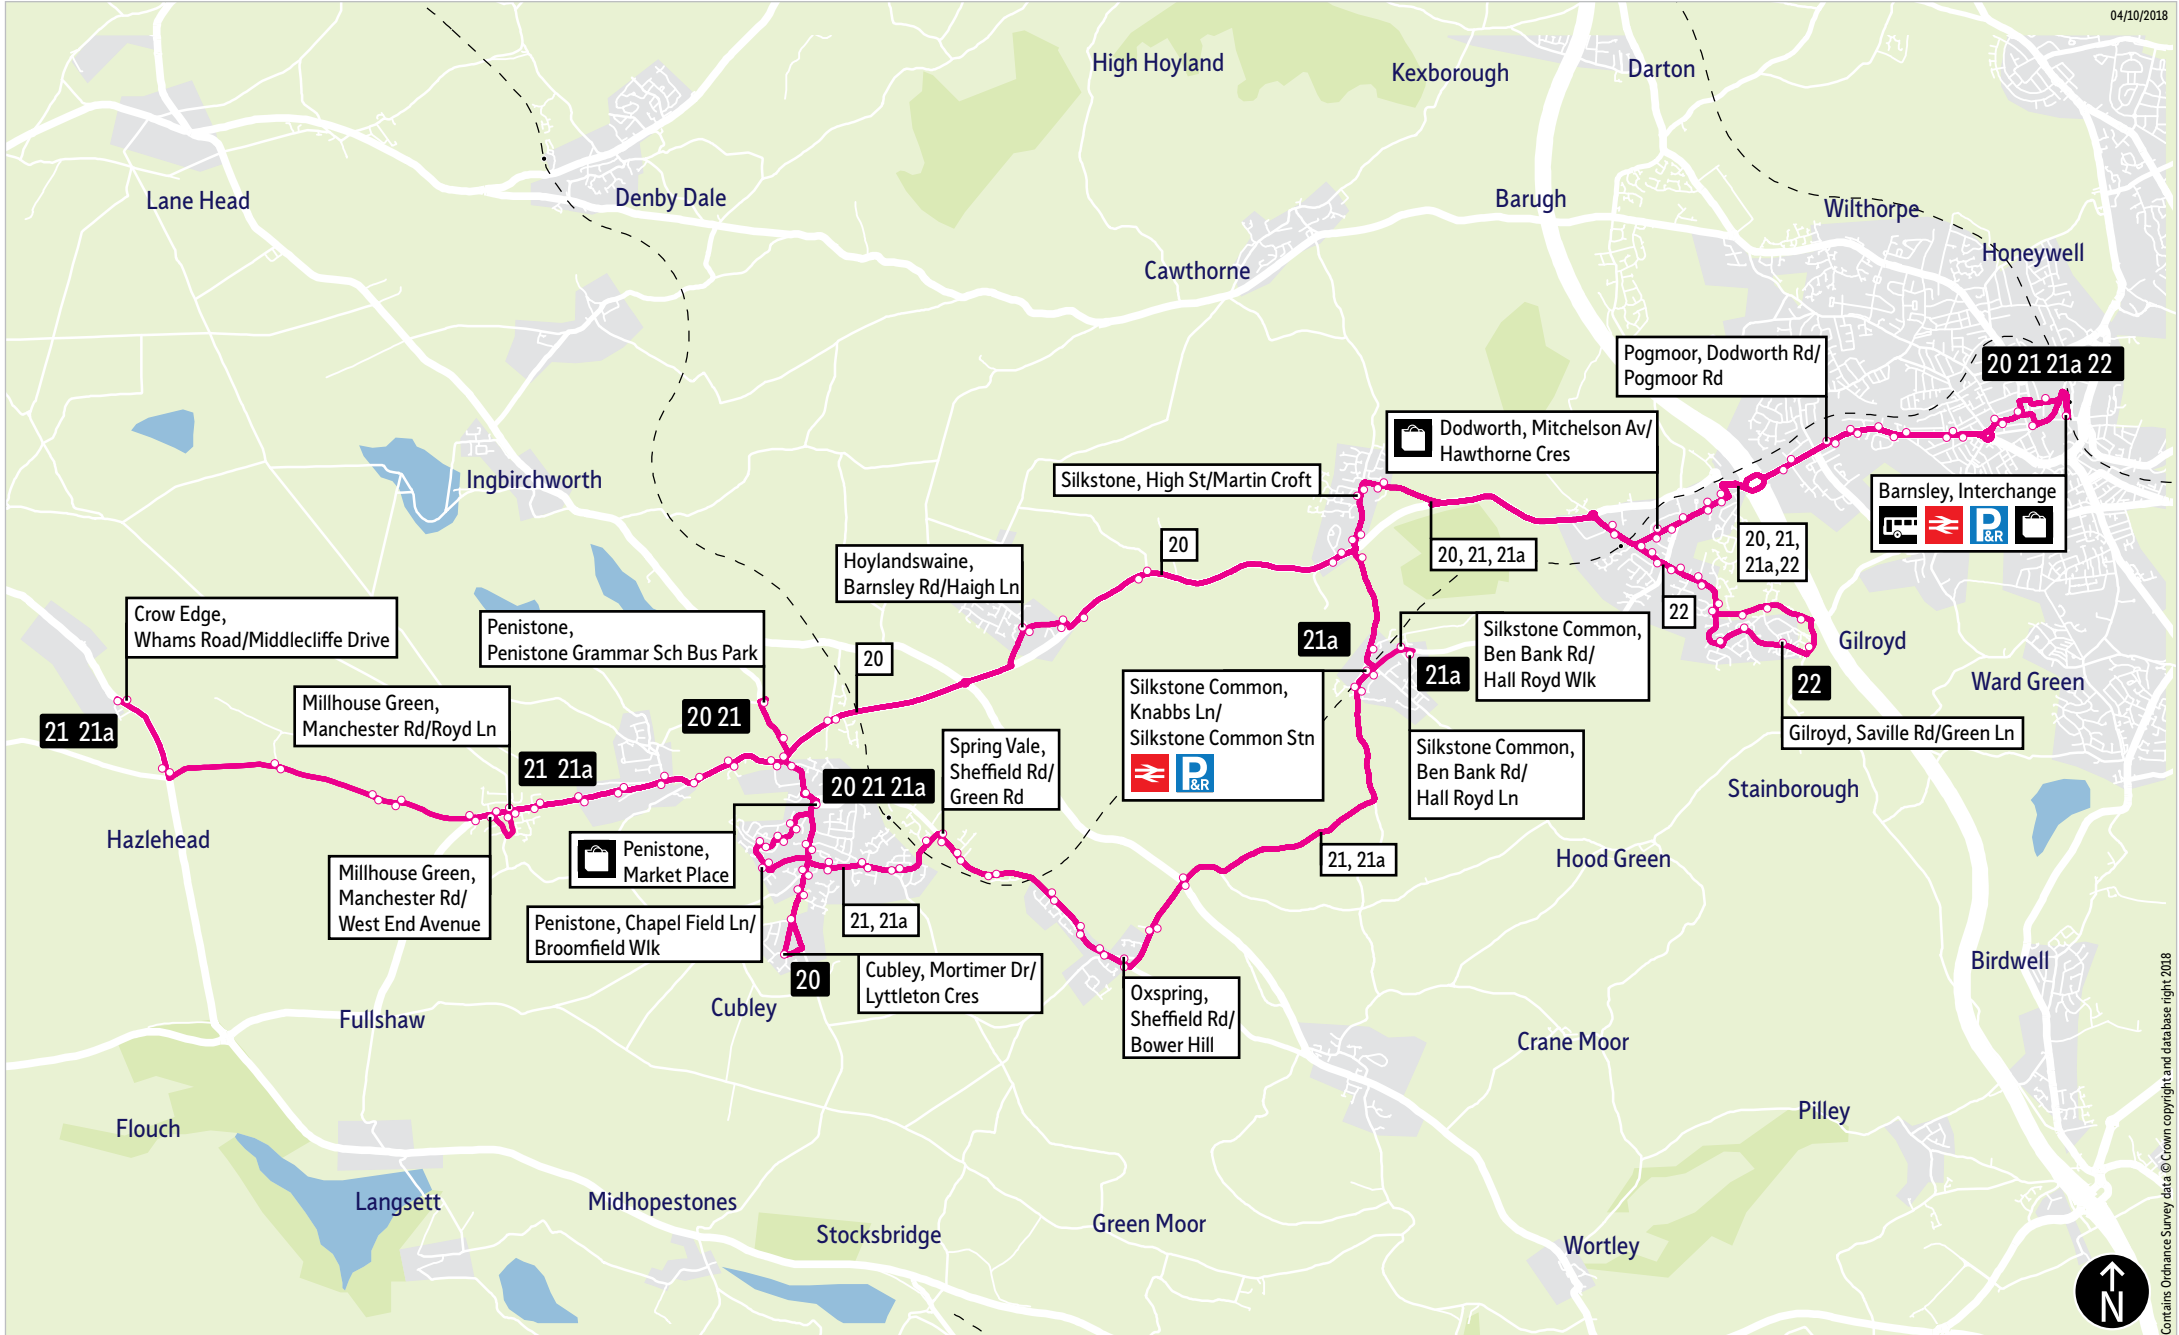

Bus route map for services 20, 21, 21a and 22

04/10/2018

= Terminus point
 = Public transport
 = Shopping area
 = Bus route & stops
 = Rail line & station
 = Tram route & stop

Contains Ordnance Survey data © Crown copyright and database right 2018