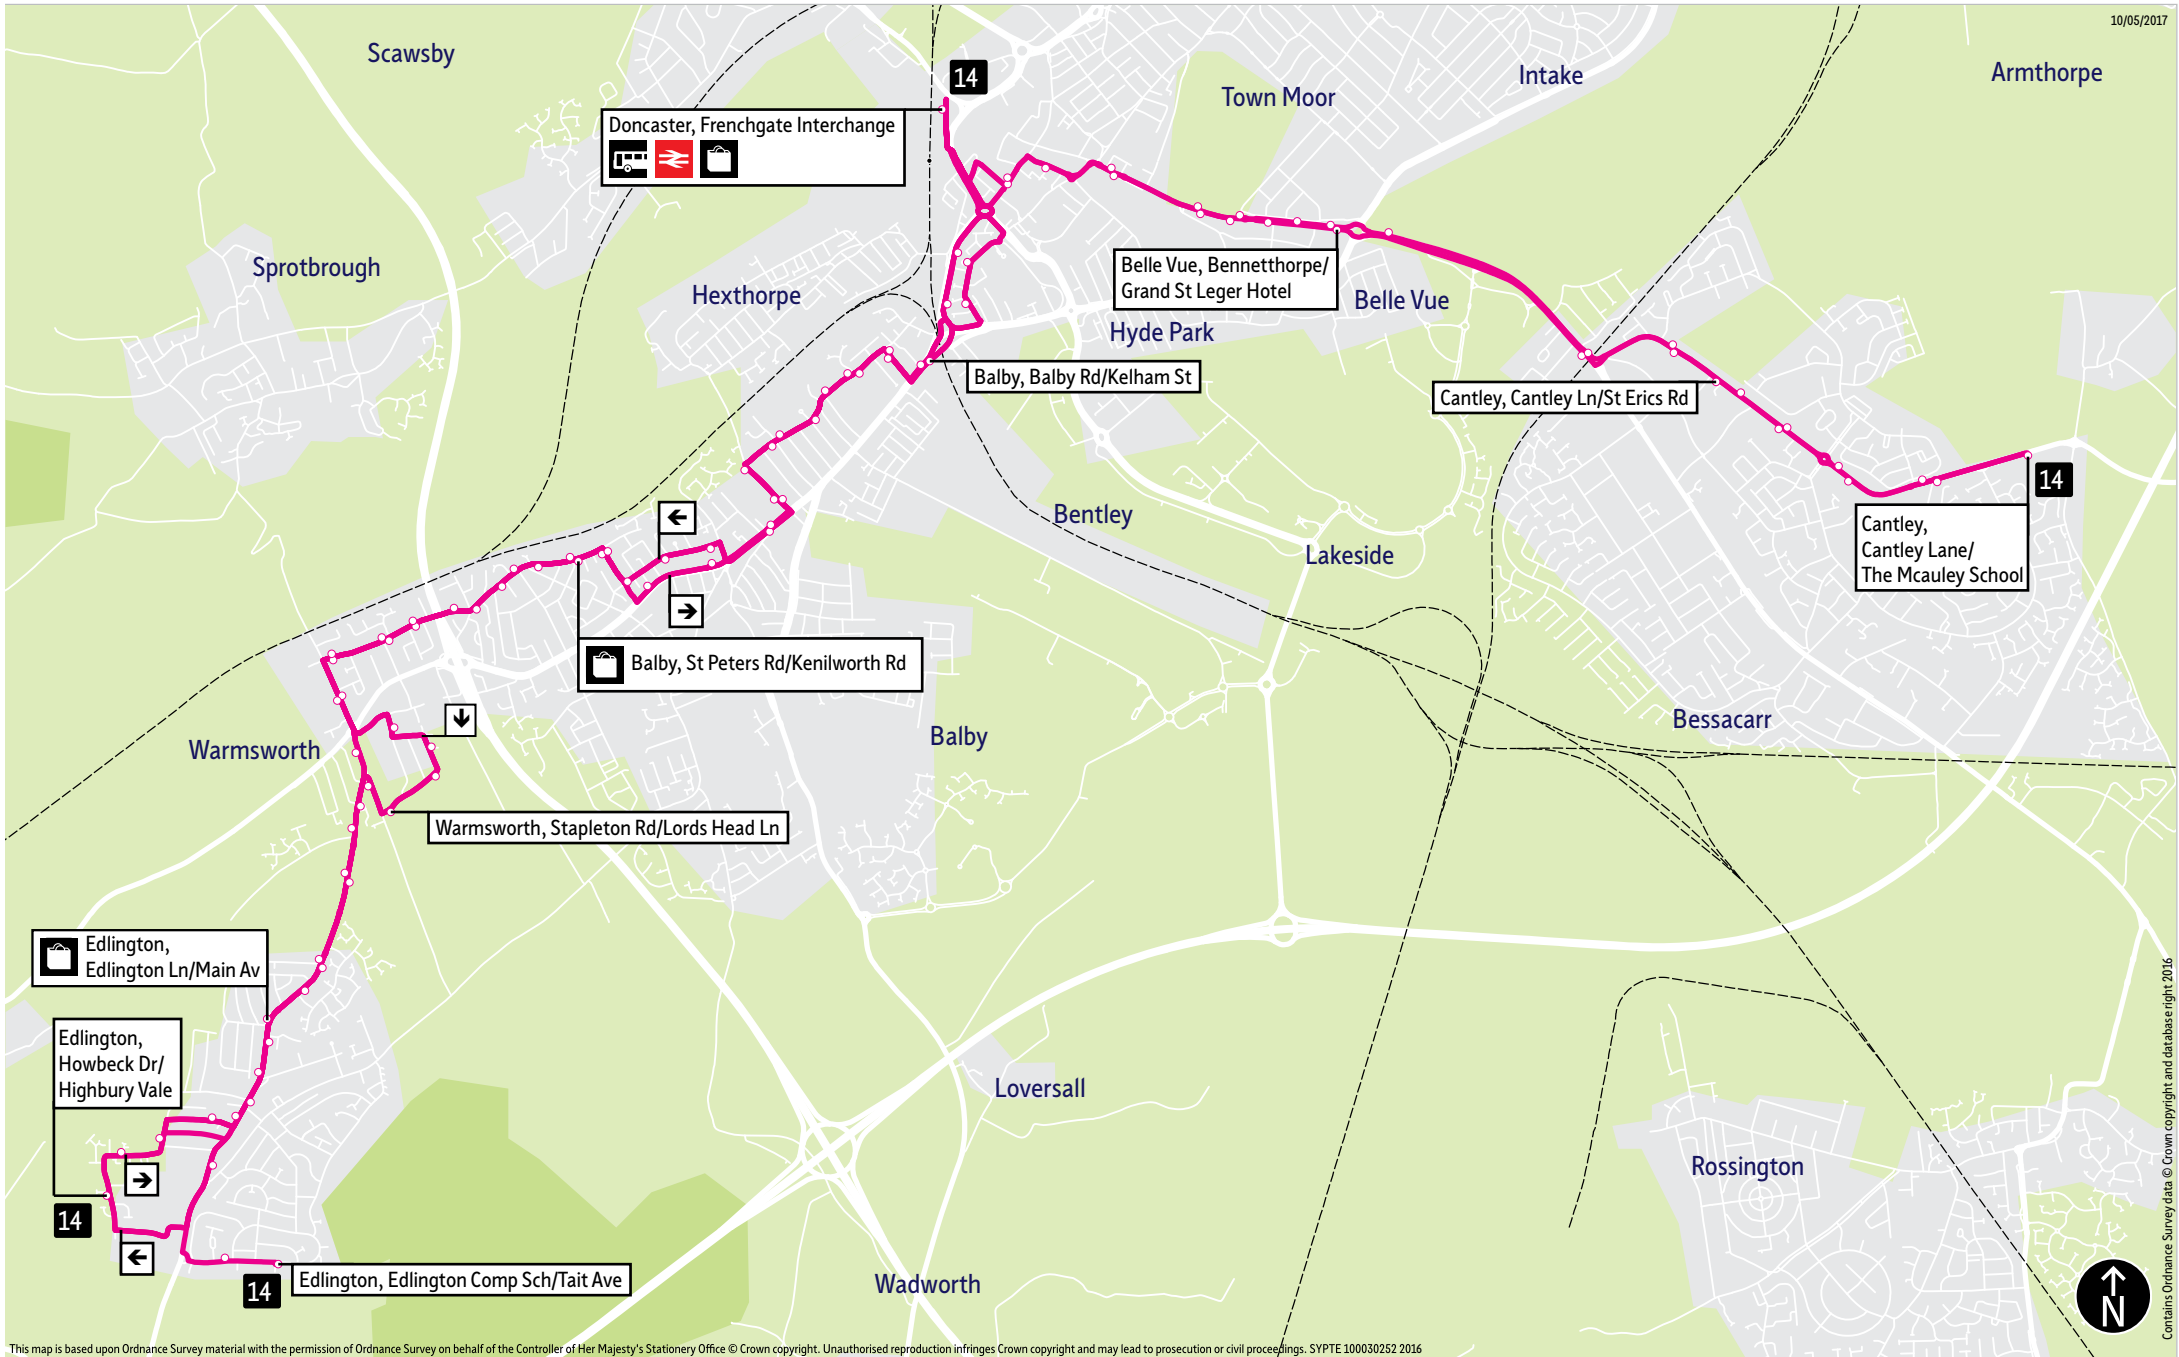

Bus route map for service 14

10/05/2017

- = Terminus point
- = Public transport
- = Shopping area
- = Bus route & stops
- = Rail line & station
- = Tram route & stop