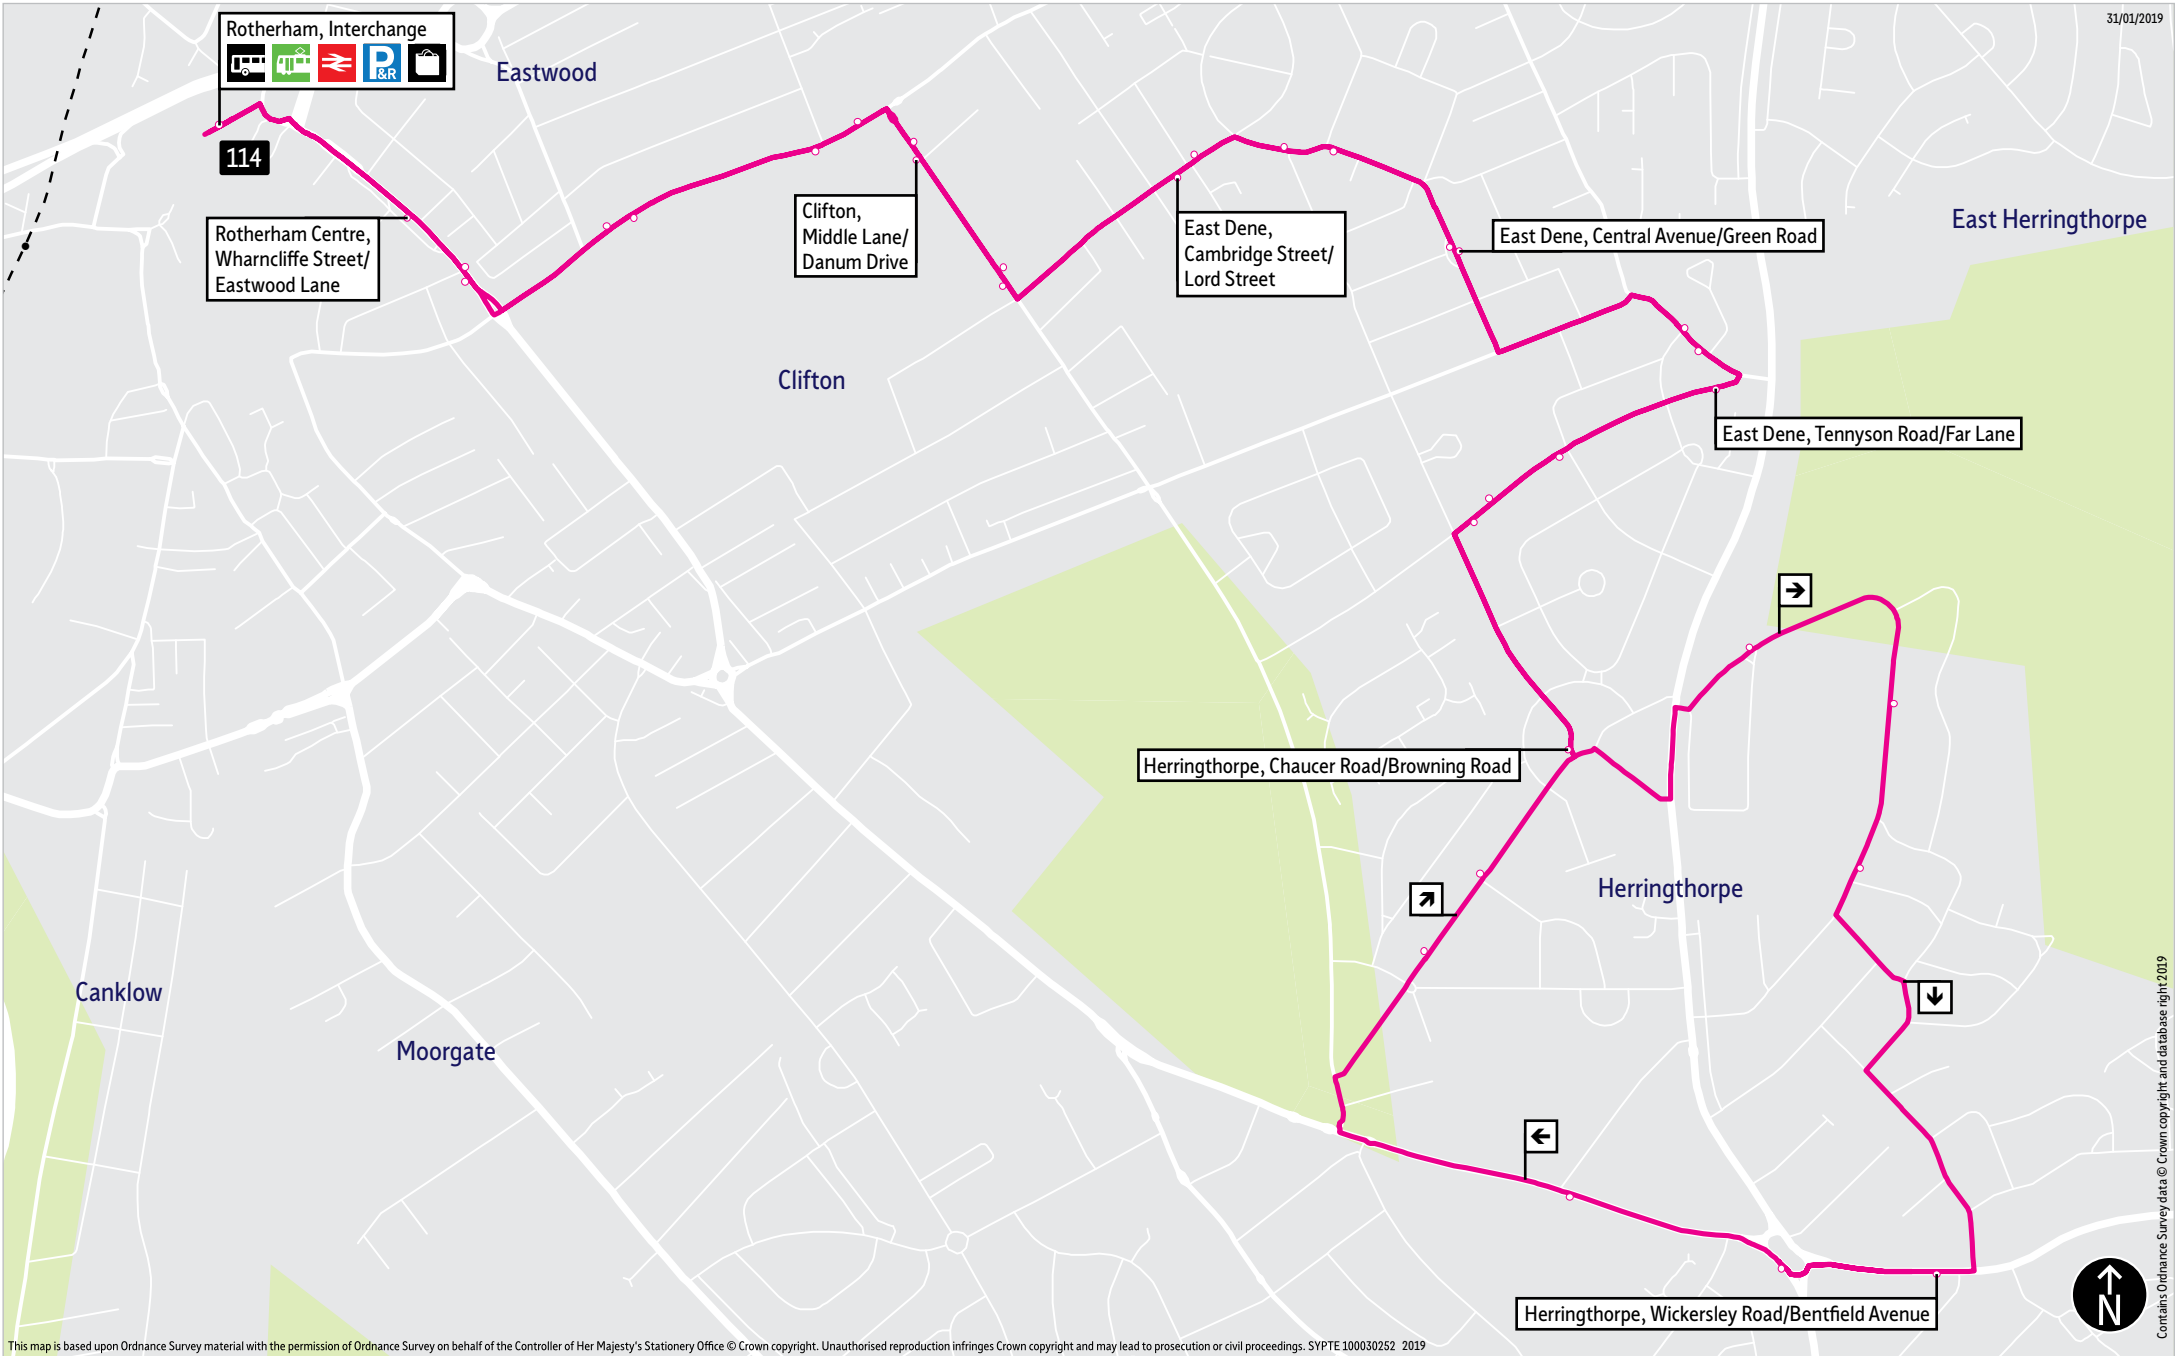

Bus route map for service 114

31/01/2019

Contains Ordnance Survey data © Crown copyright and database right 2019