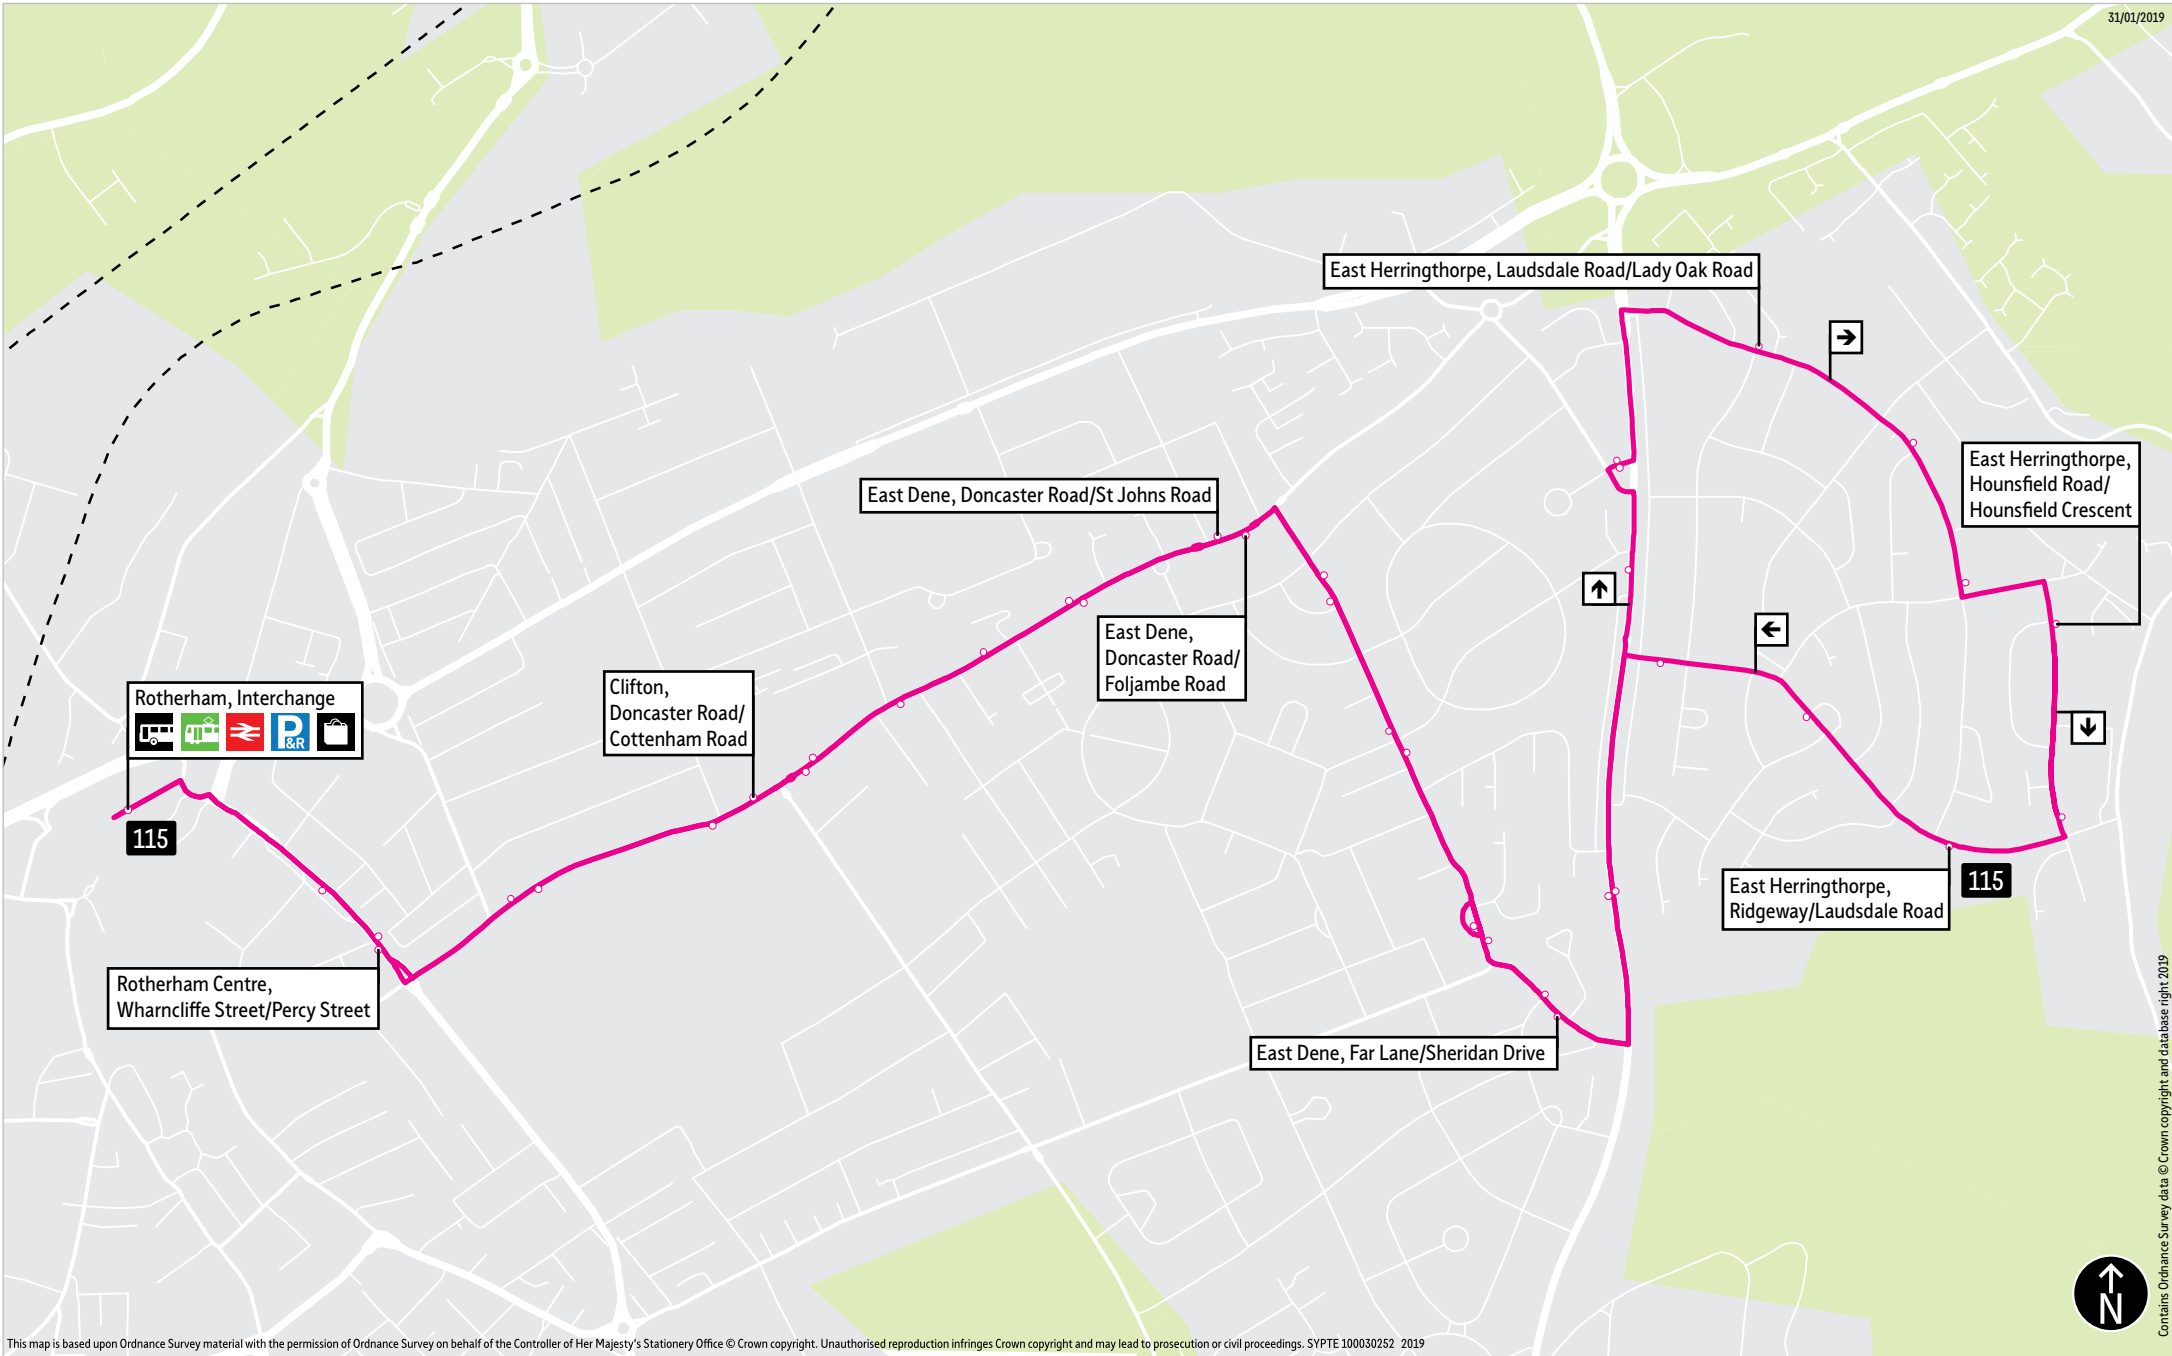

Bus route map for service 115

31/01/2019

= Terminus point = Public transport = Shopping area = Bus route & stops = Rail line & station = Tram route & stop