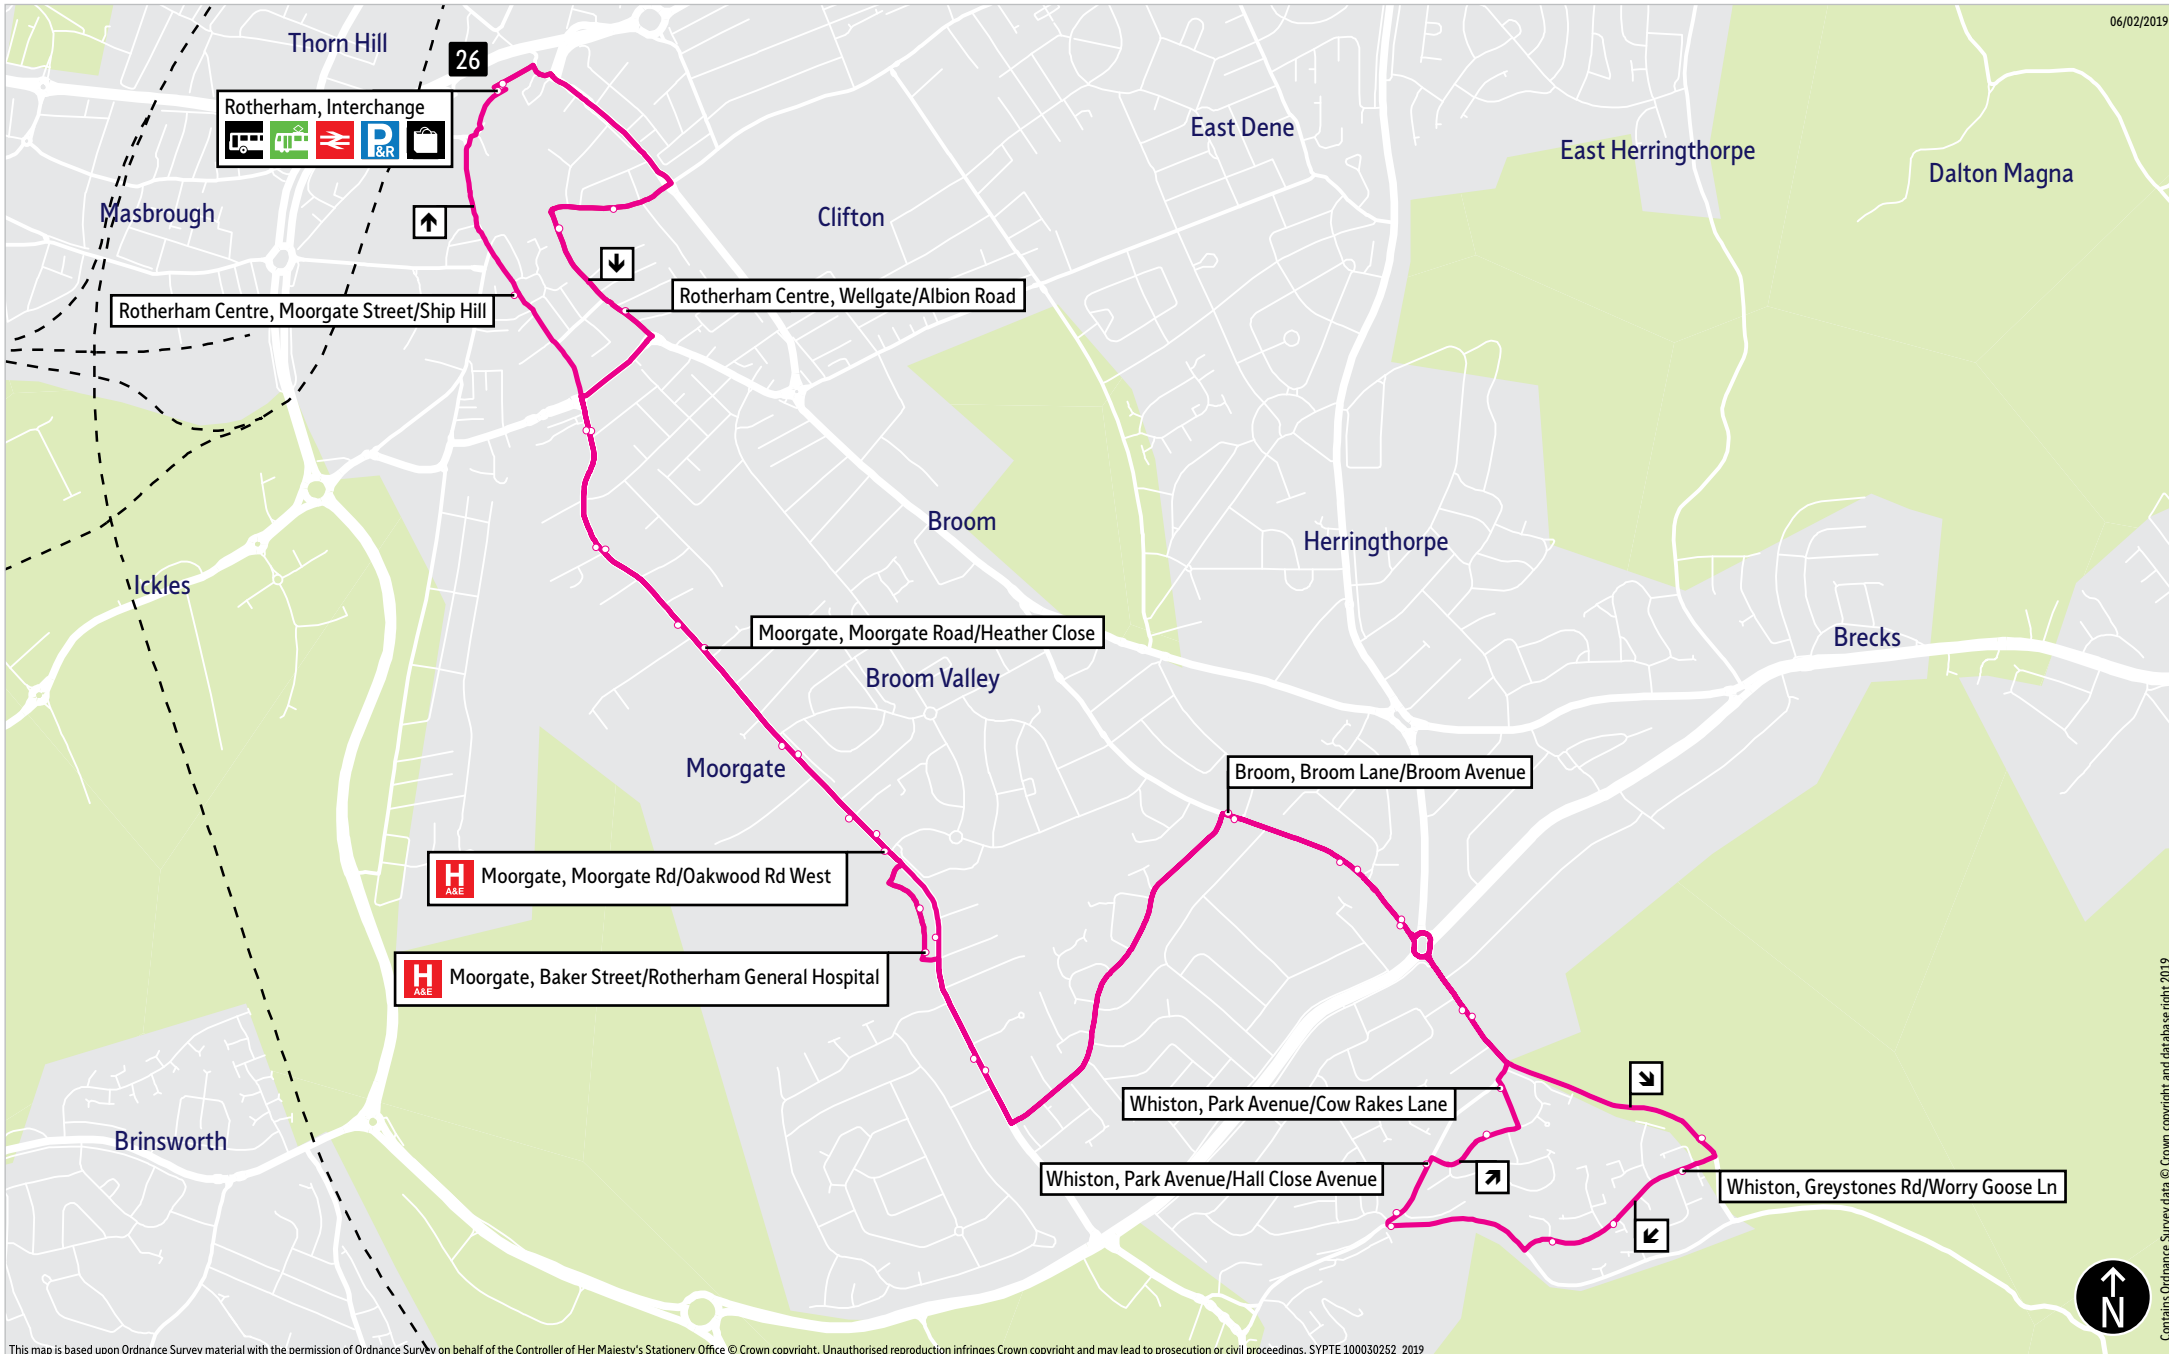

Bus route map for service 26

06/02/2019

= Terminus point
 = Public transport
 = Shopping area
 = Bus route & stops
 = Rail line & station
 = Tram route & stop