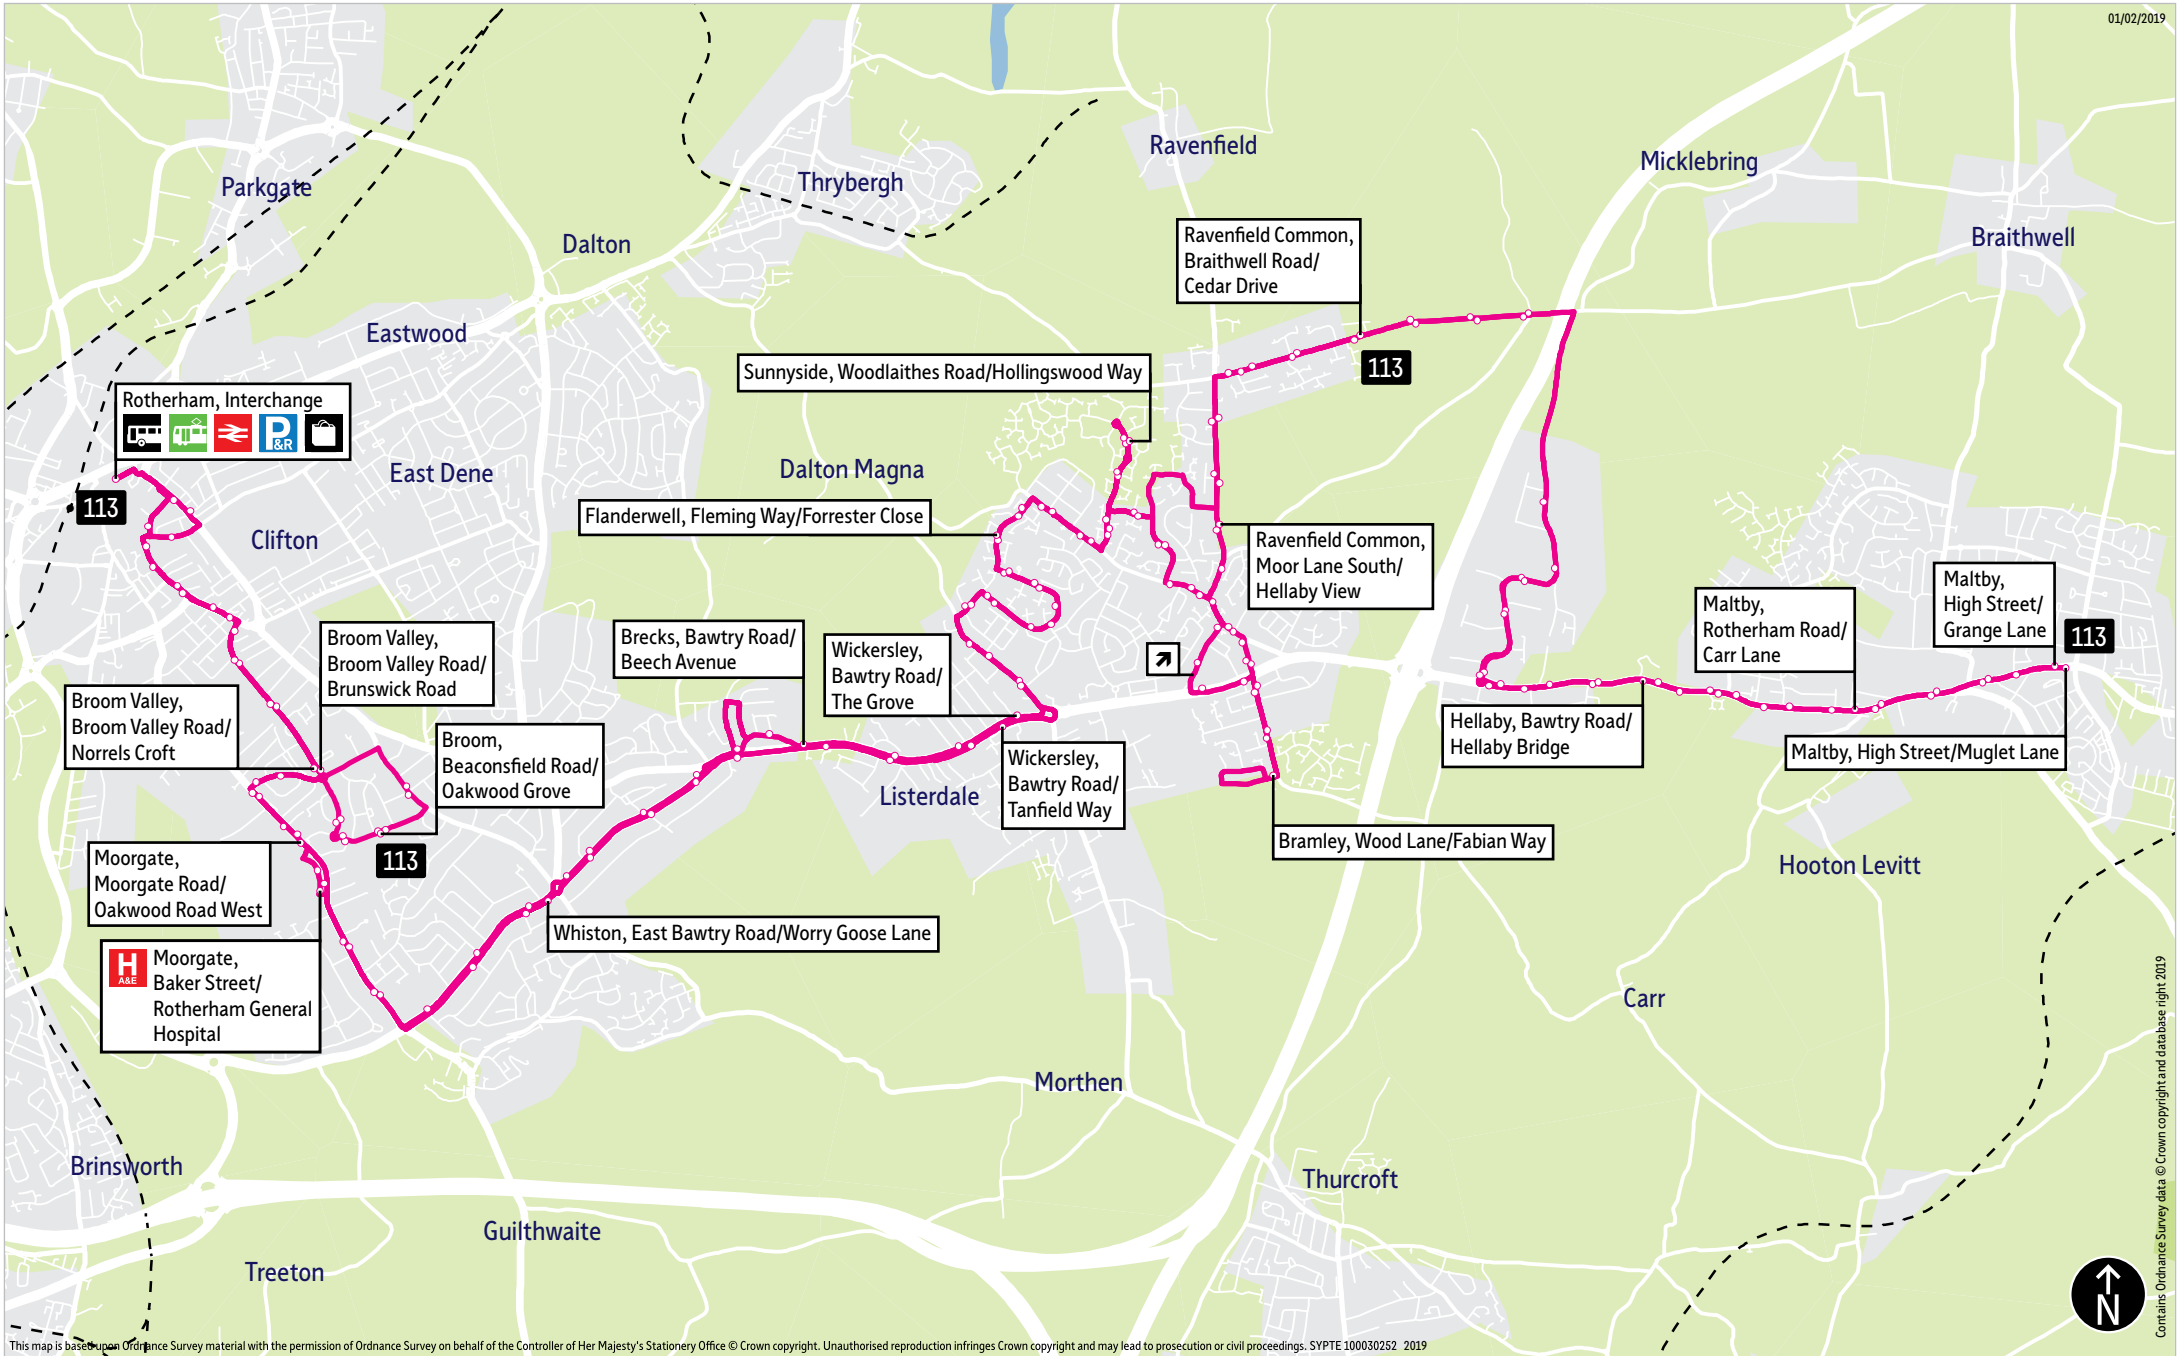

Bus route map for service 113

01/02/2019

- = Terminus point
- = Public transport
- = Shopping area
- = Bus route & stops
- = Rail line & station
- = Tram route & stop

Contains Ordnance Survey data © Crown copyright and database right 2019