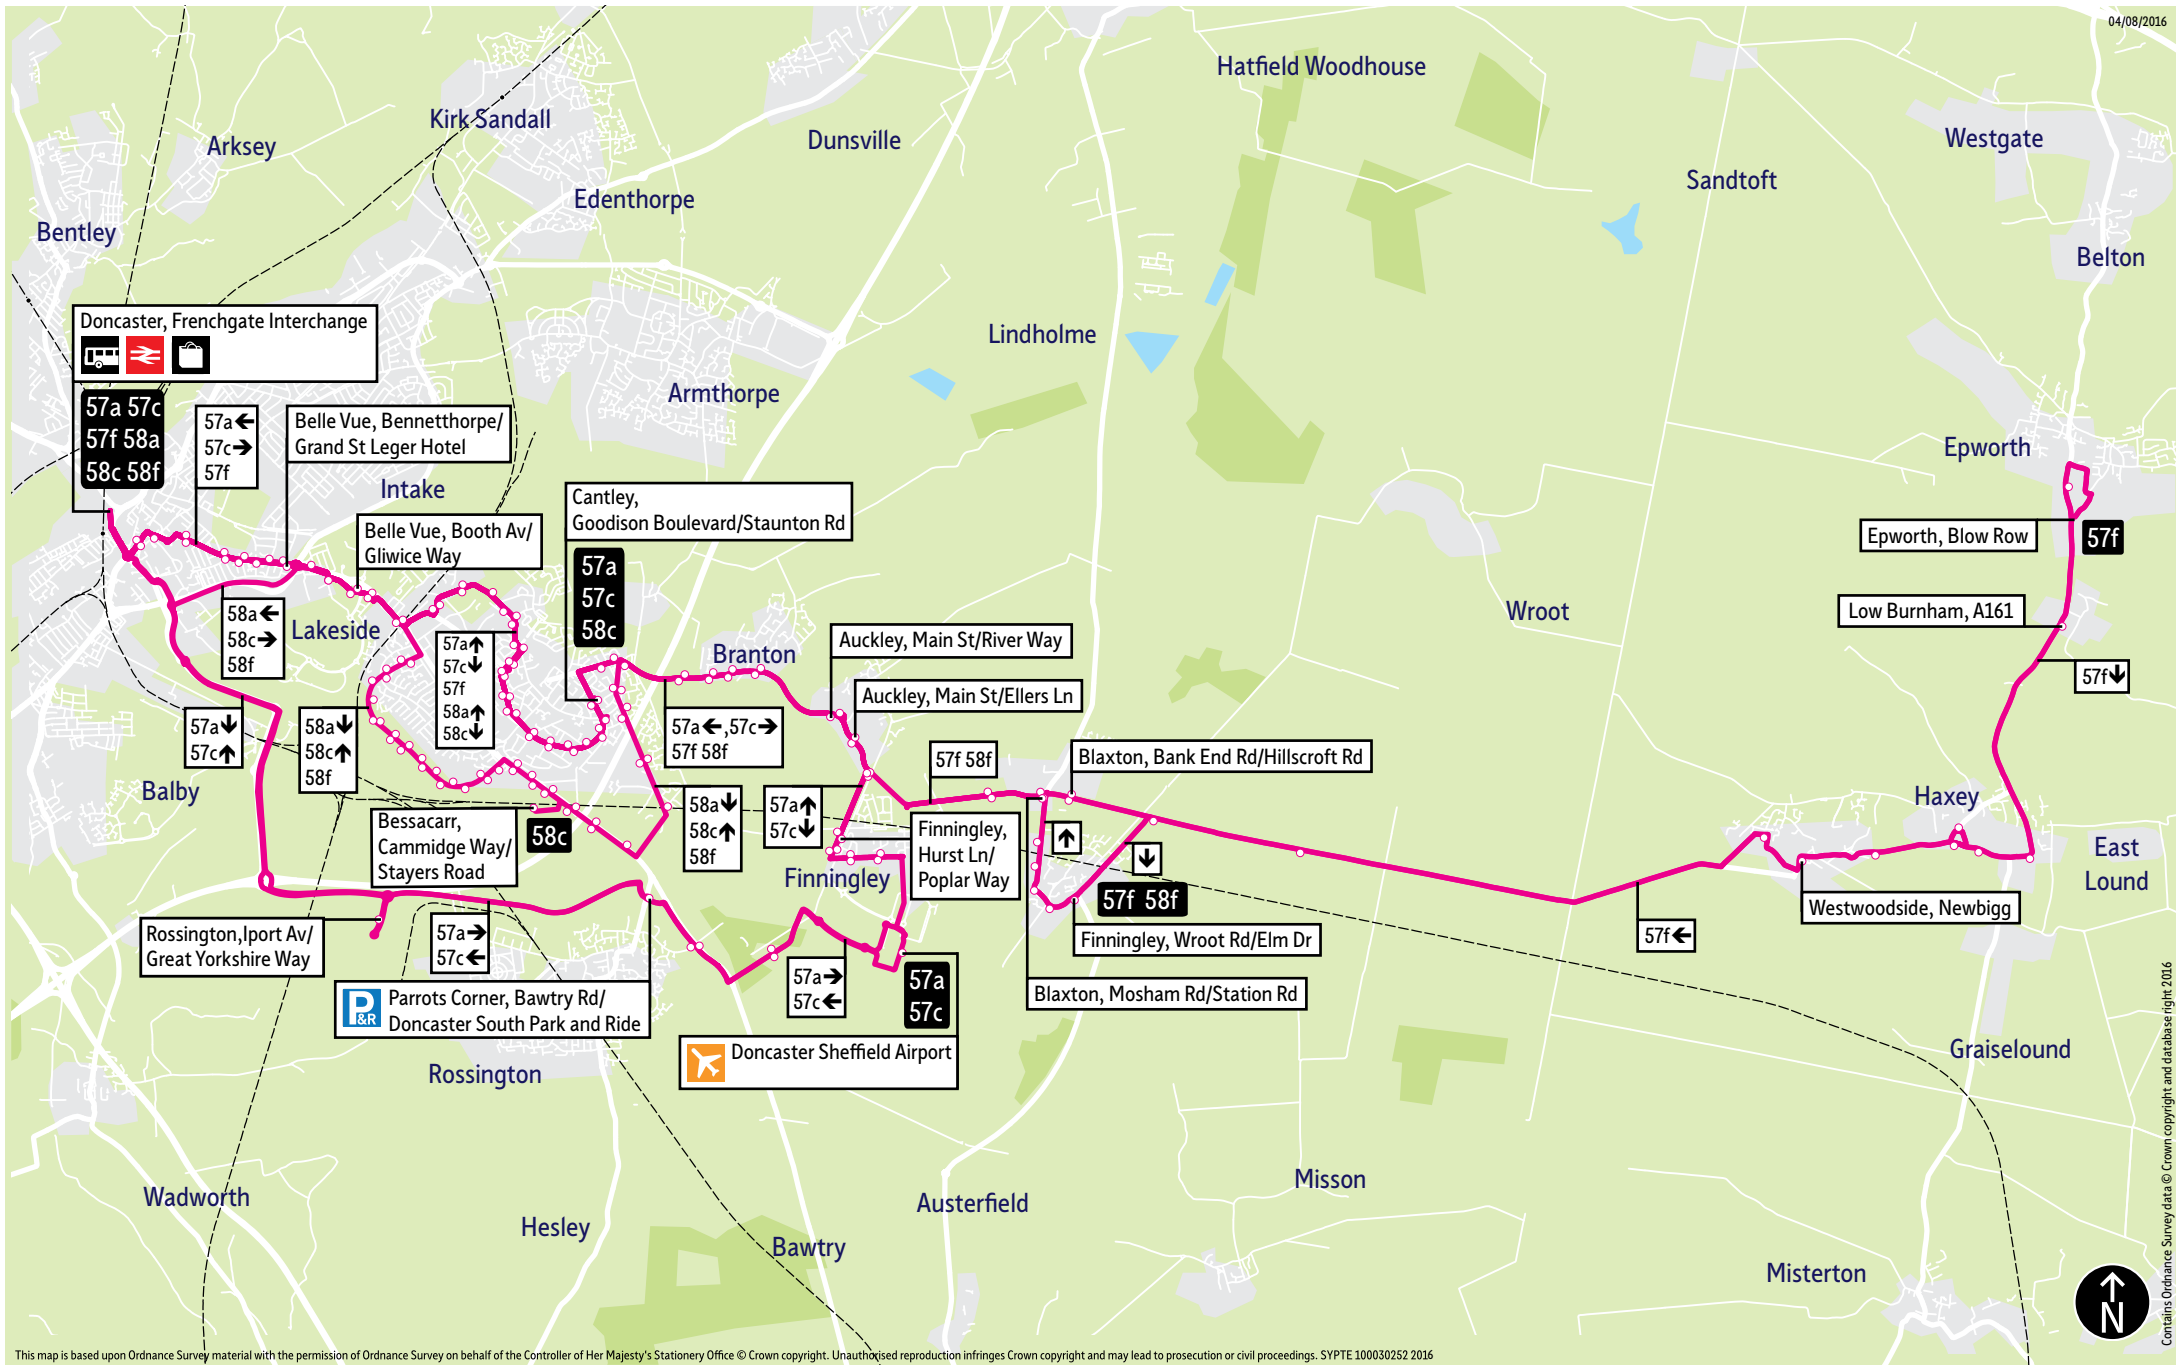

Bus route map for service 57a, 57c, 57f, 58a, 58c, 58f

04/08/2016

Contains Ordnance Survey data © Crown copyright and database right 2016

= Terminus point
 = Public transport
 = Shopping area
 = Bus route & stops
 = Rail line & station
 = Tram route & stop