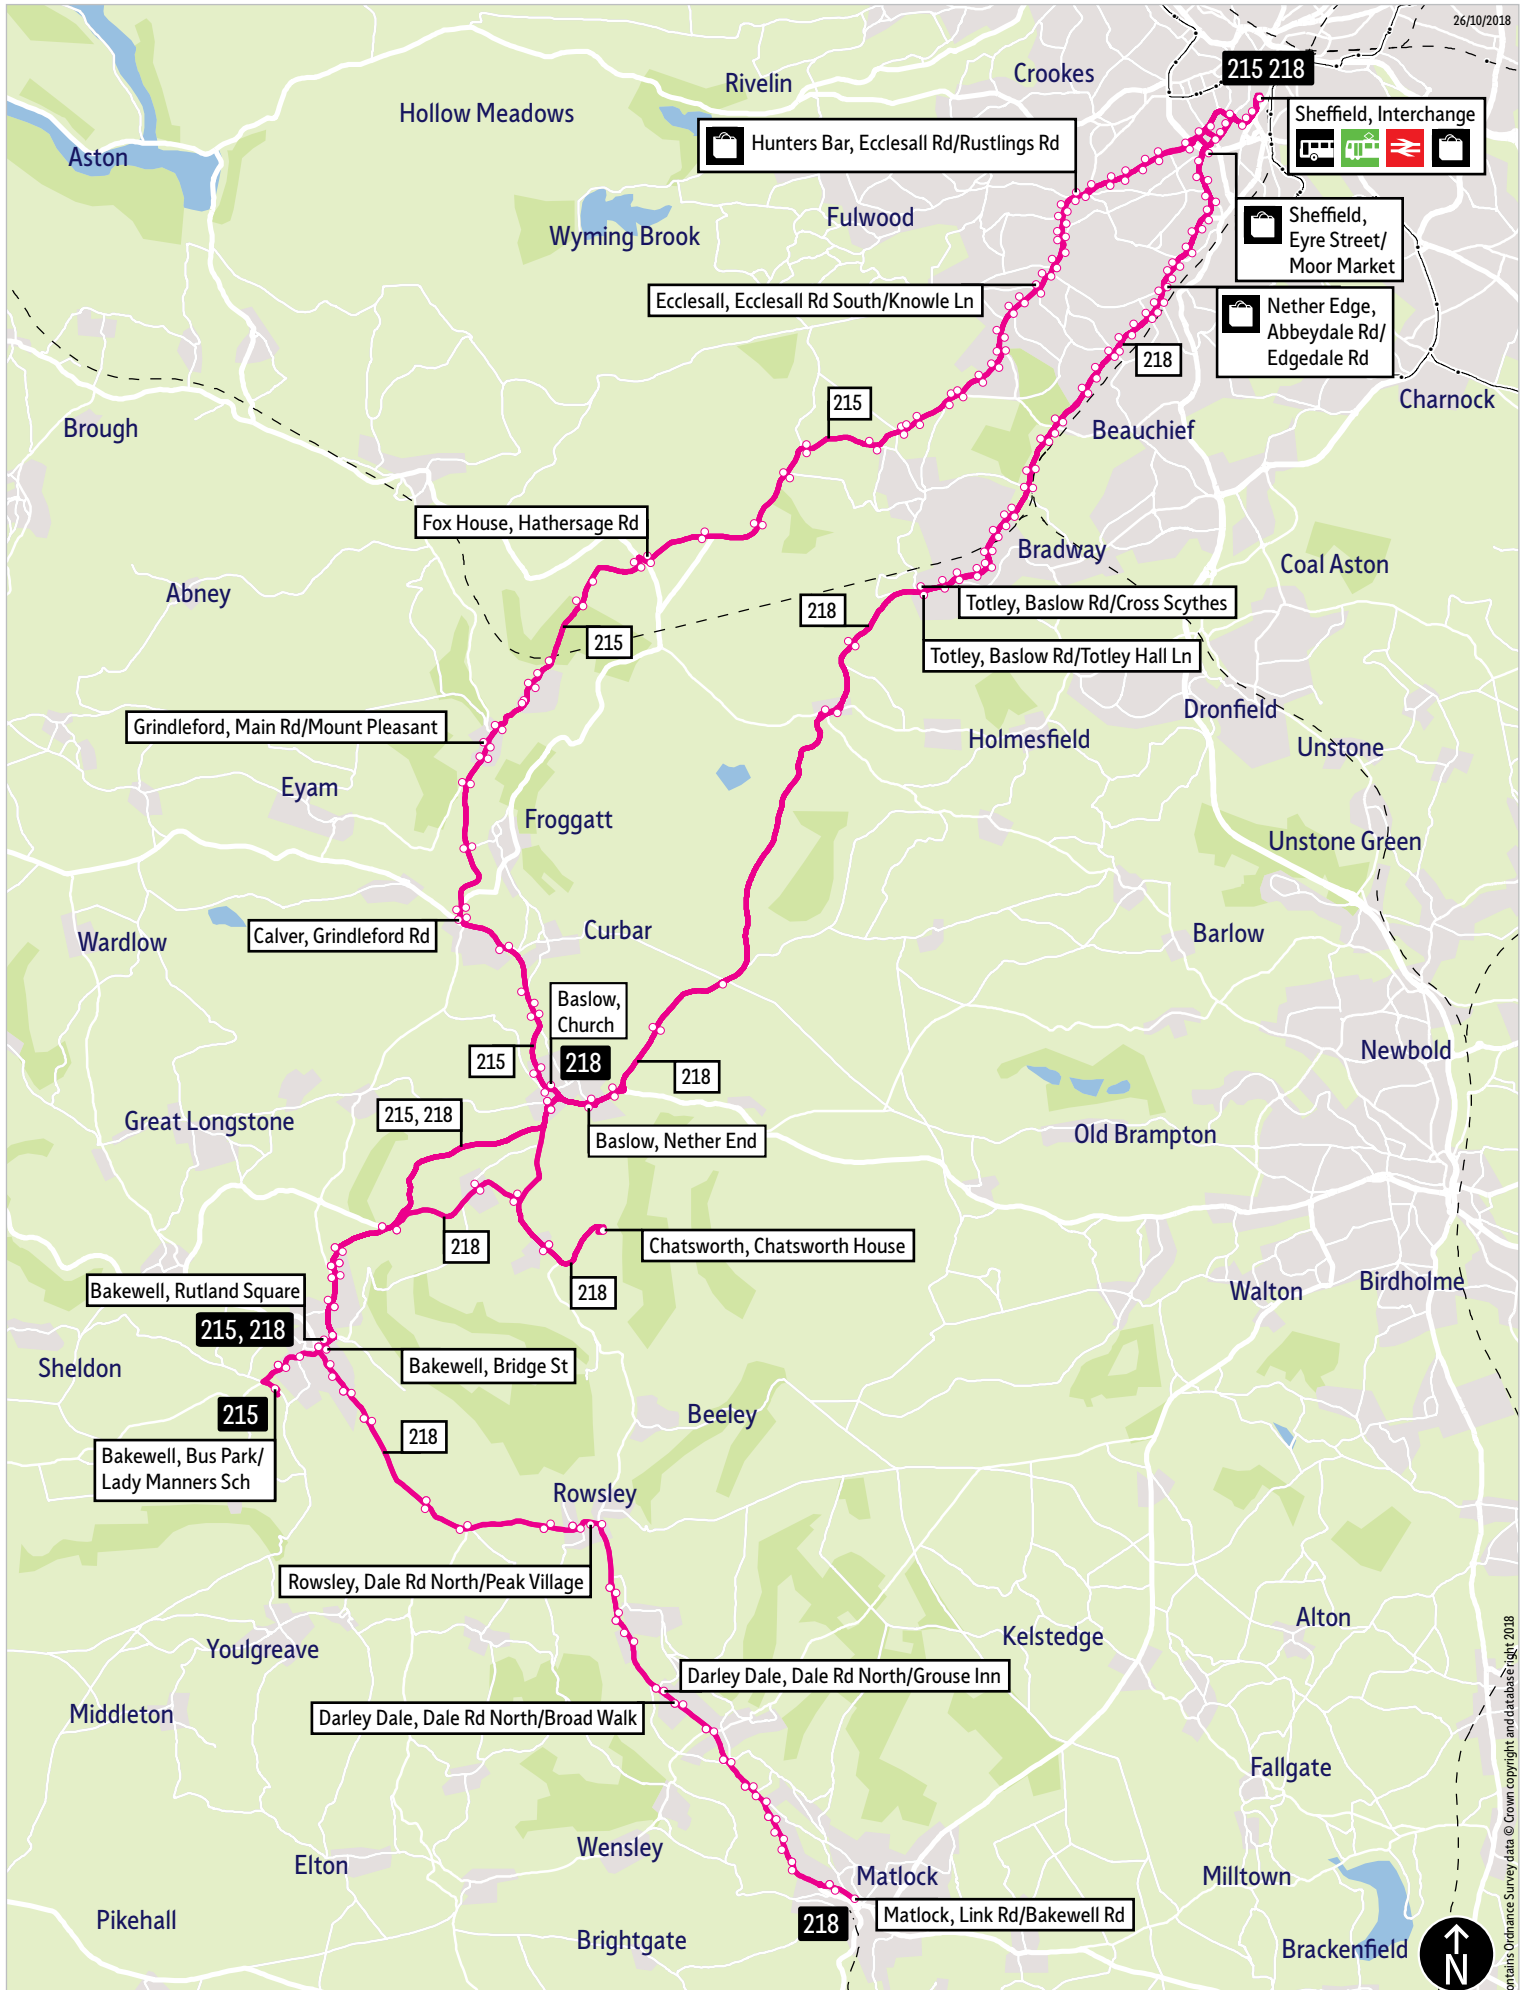

Bus route map for services 215, 218

This map is based upon Ordnance Survey material with the permission of Ordnance Survey on behalf of the Controller of Her Majesty's Stationery Office © Crown copyright. Unauthorised reproduction infringes Crown copyright and may lead to prosecution or civil proceedings. SYPTE 100030252 2018

■ = Terminus point
🚏 = Public transport
🛒 = Shopping area
🚚 = Bus route & stops
🚊 = Rail line & station
🚋 = Tram route & stop