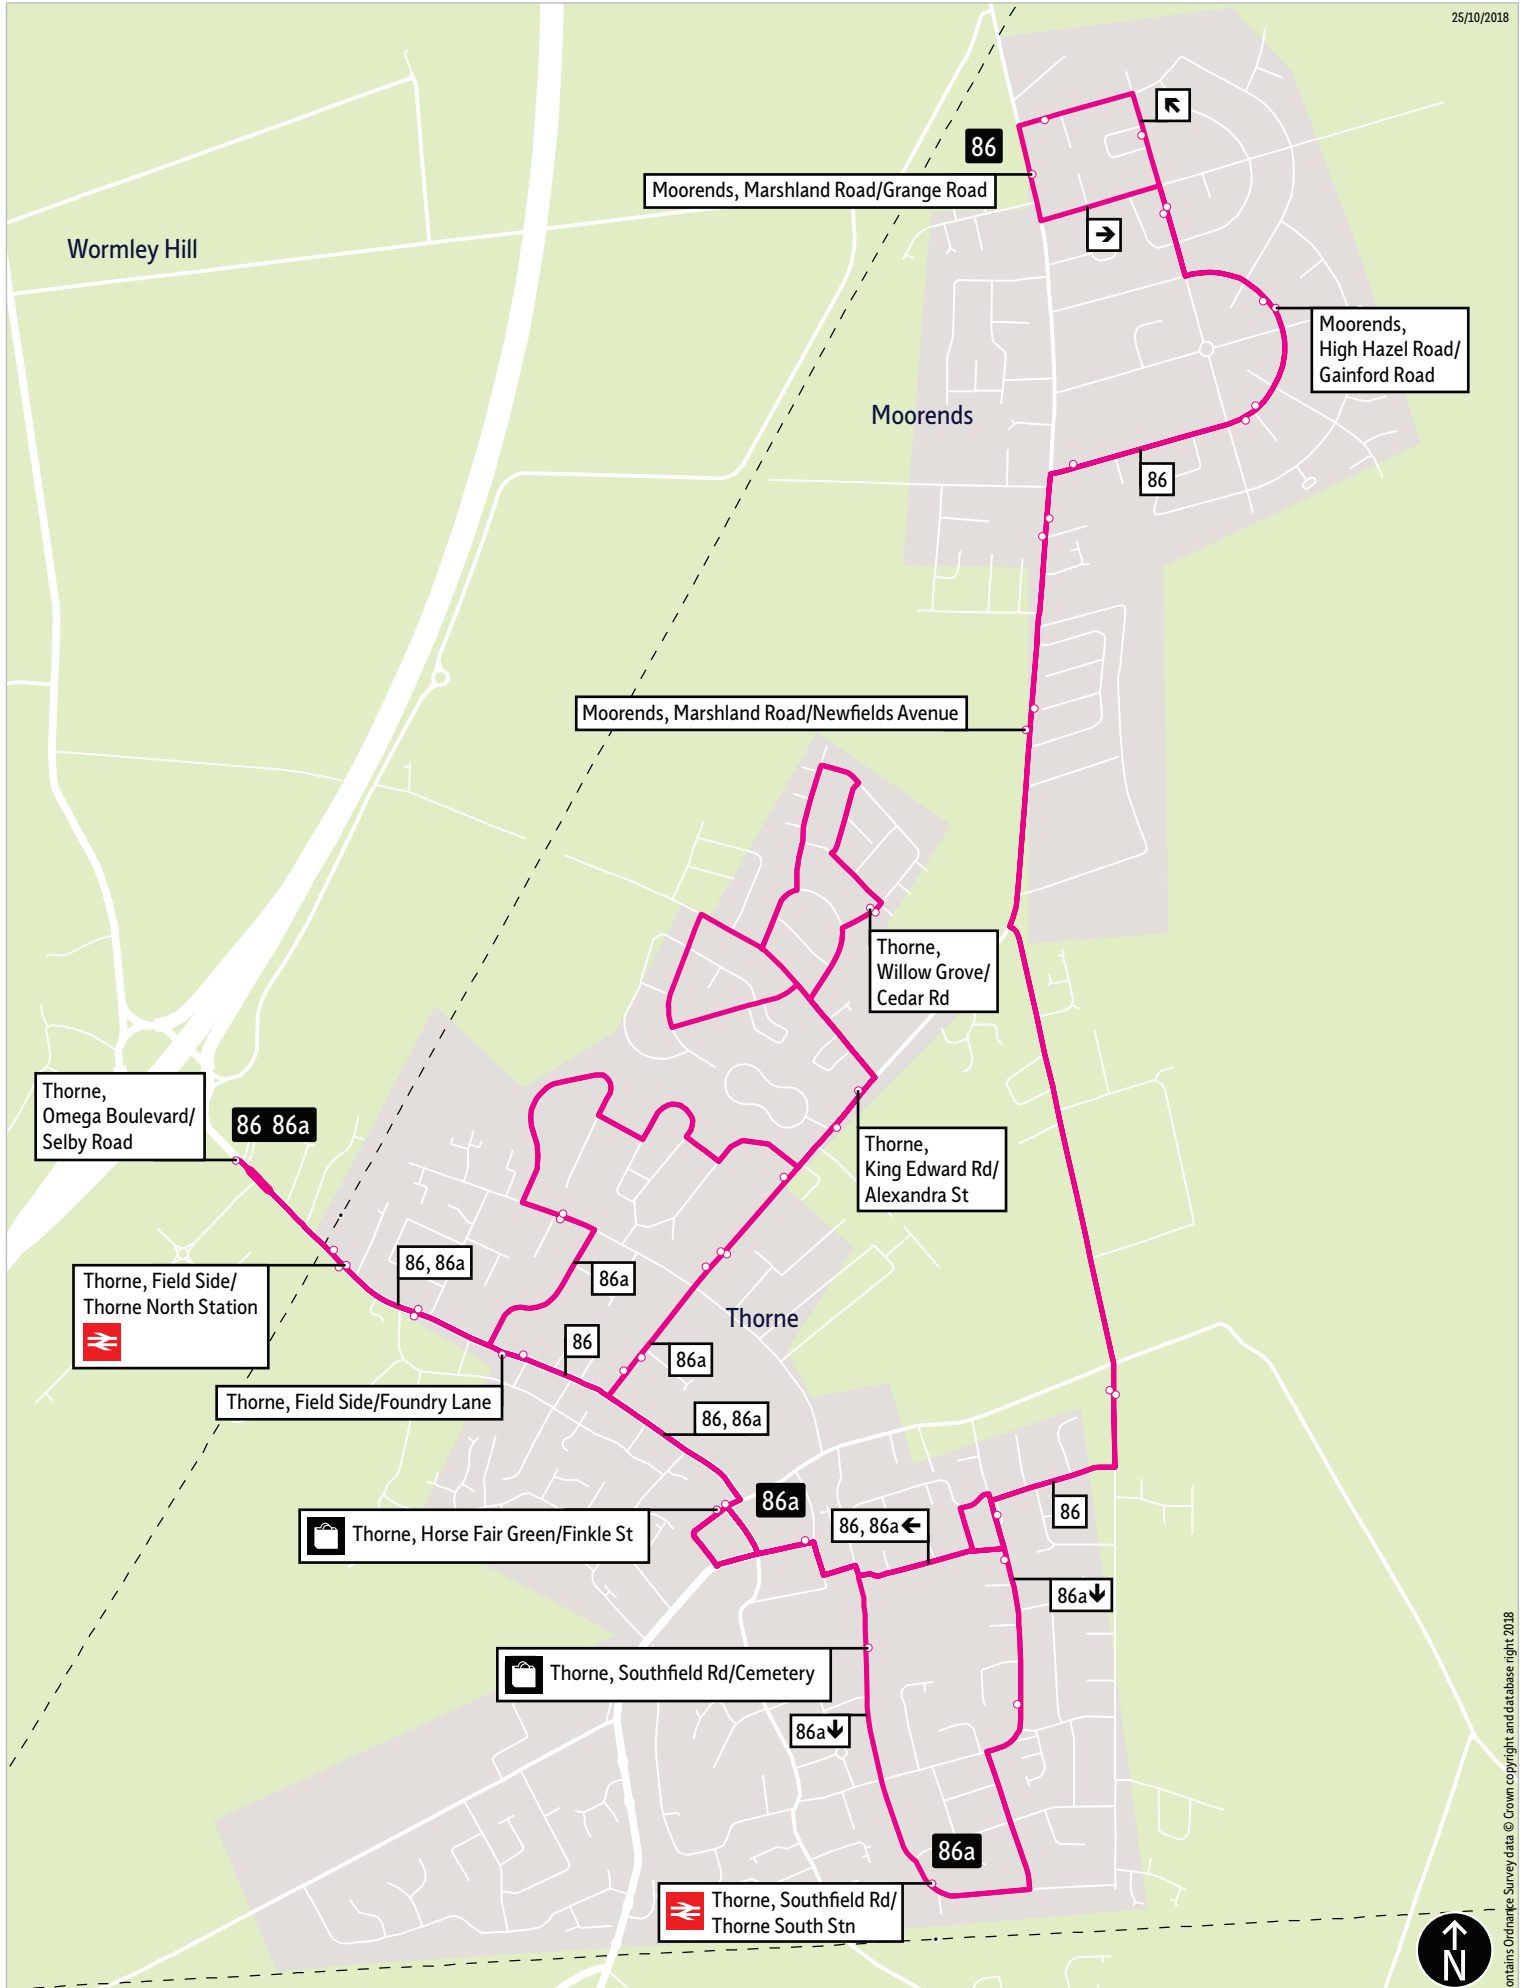

Bus route map for services 86 and 86a

25/10/2018

This map is based upon Ordnance Survey material with the permission of Ordnance Survey on behalf of the Controller of Her Majesty's Stationery Office © Crown copyright. Unauthorised reproduction infringes Crown copyright and may lead to prosecution or civil proceedings. SYPTE100030252 2018

= Terminus point
 = Public transport
 = Shopping area
 = Bus route & stops
 = Rail line & station
 = Tram route & stop