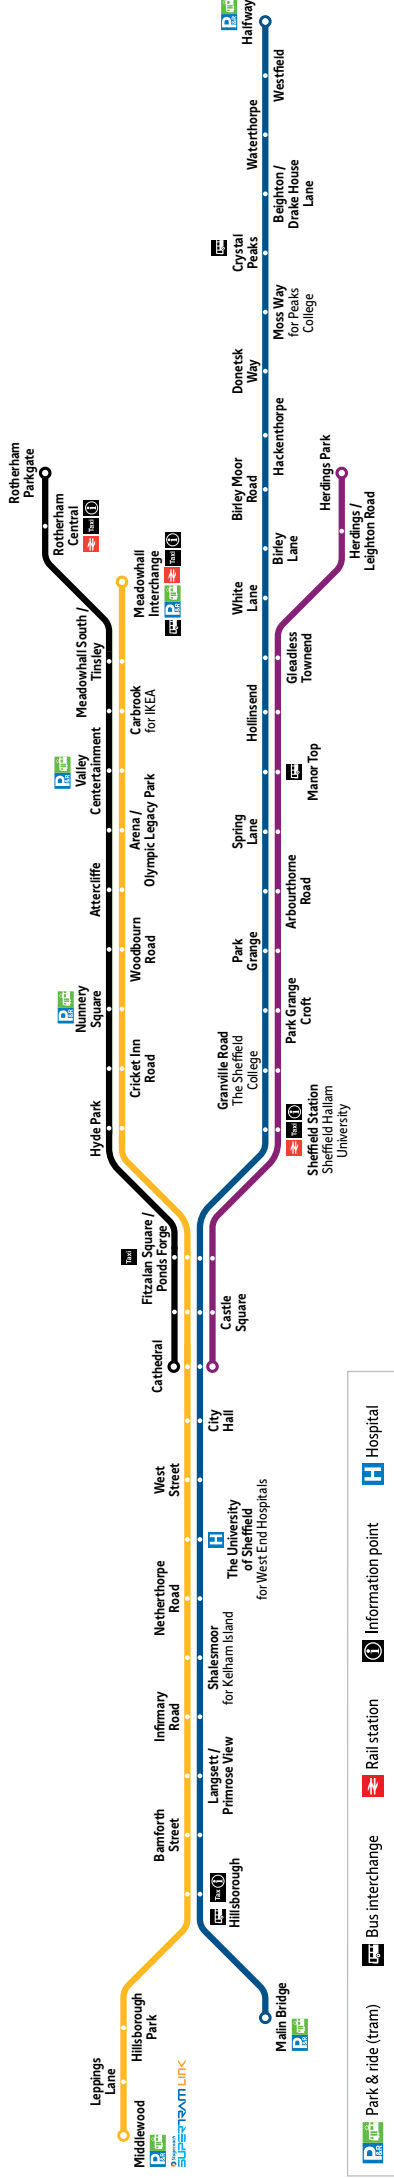

# Tram Guide

Tram Train Route

Valid from: 25 October 2018

## Tram Train Route

-  Rotherham Parkgate
-  Rotherham Central
-  Valley Centertainment
-  Arena / Olympic Legacy Park
-  Nunnery Square
-  City Centre

3 services per hour

 Stagecoach

**SUPERTRAM**

How can I get more information?

# Tram & Tram Train network map