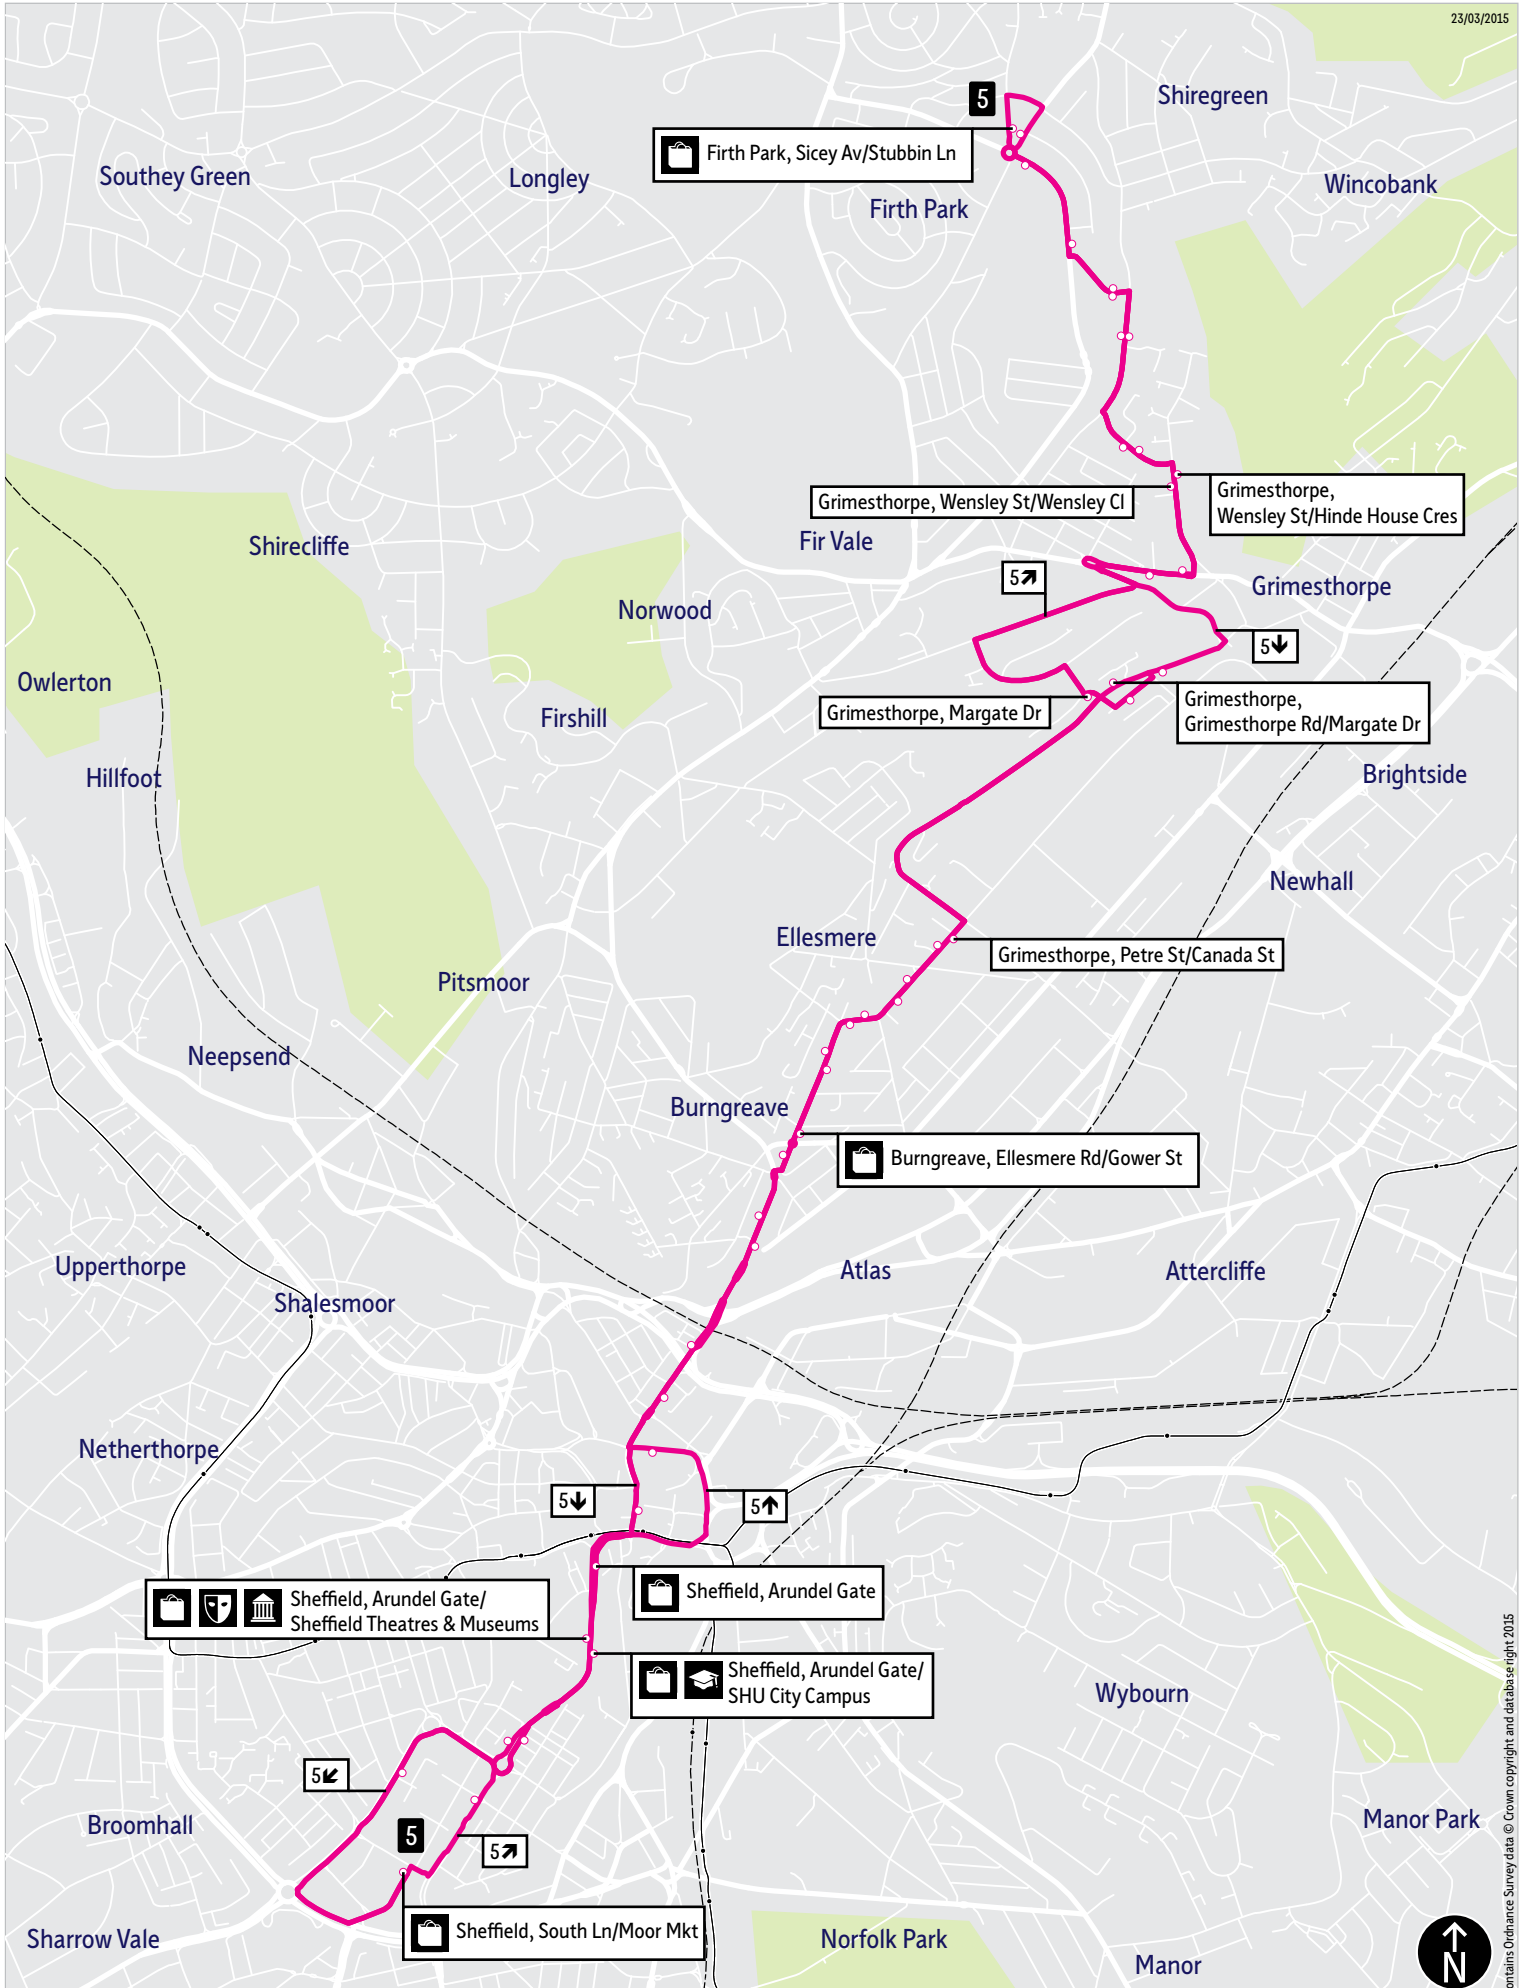

Bus route map for service 5

23/03/2015

■ = Terminus point
🚏 = Public transport
🛒 = Shopping area
🚍 = Bus route & stops
--- = Rail line & station
— = Tram route & stop