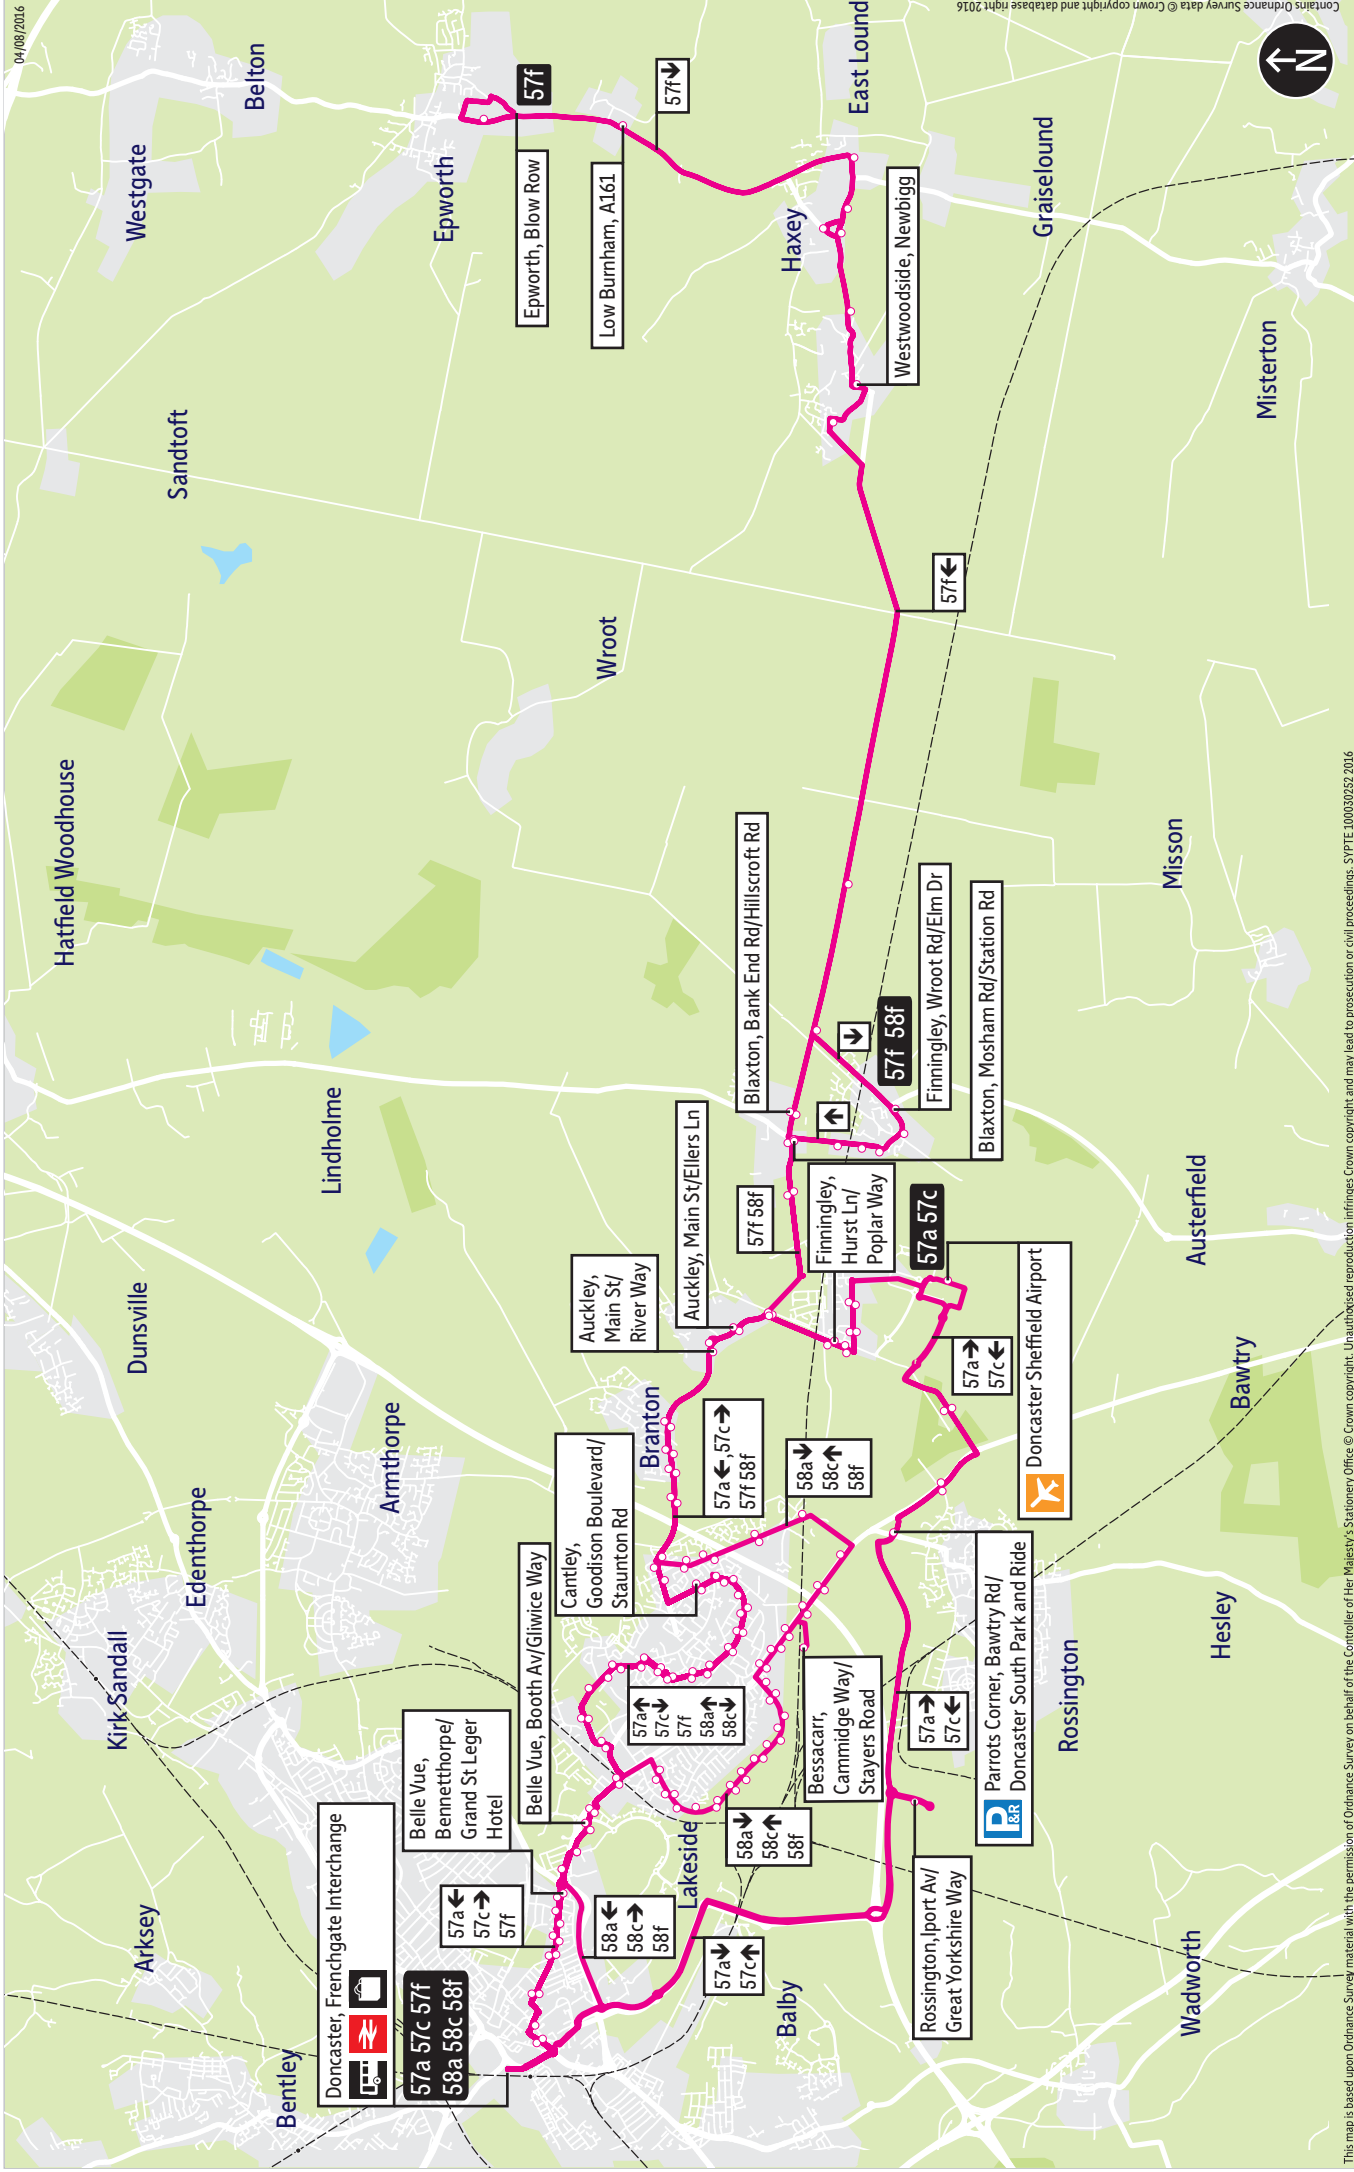

Bus route map for service 57a, 57c, 57f, 58a, 58c, 58f

- = Terminus point
- = Public transport
- = Shopping area
- = Bus route & stops
- = Rail line & station
- = Tram route & stop